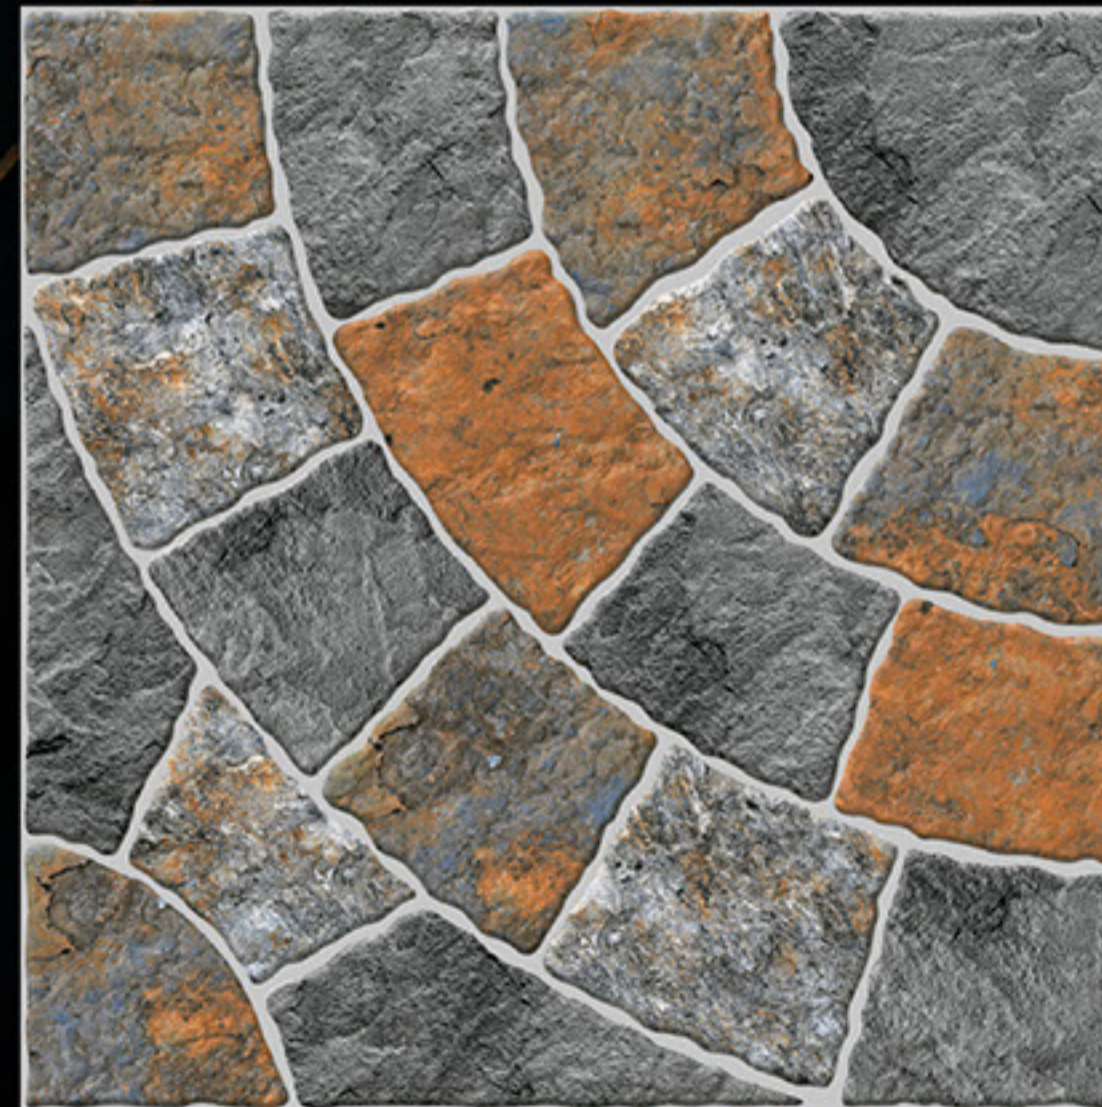

HEAVY DUTY PARKING TILES

400 mm x 400 mm

■ PUNCH

D.NO:- 11305

12 mm Thickness

HEAVY DUTY PARKING TILES

400 mm x 400 mm

■ PUNCH