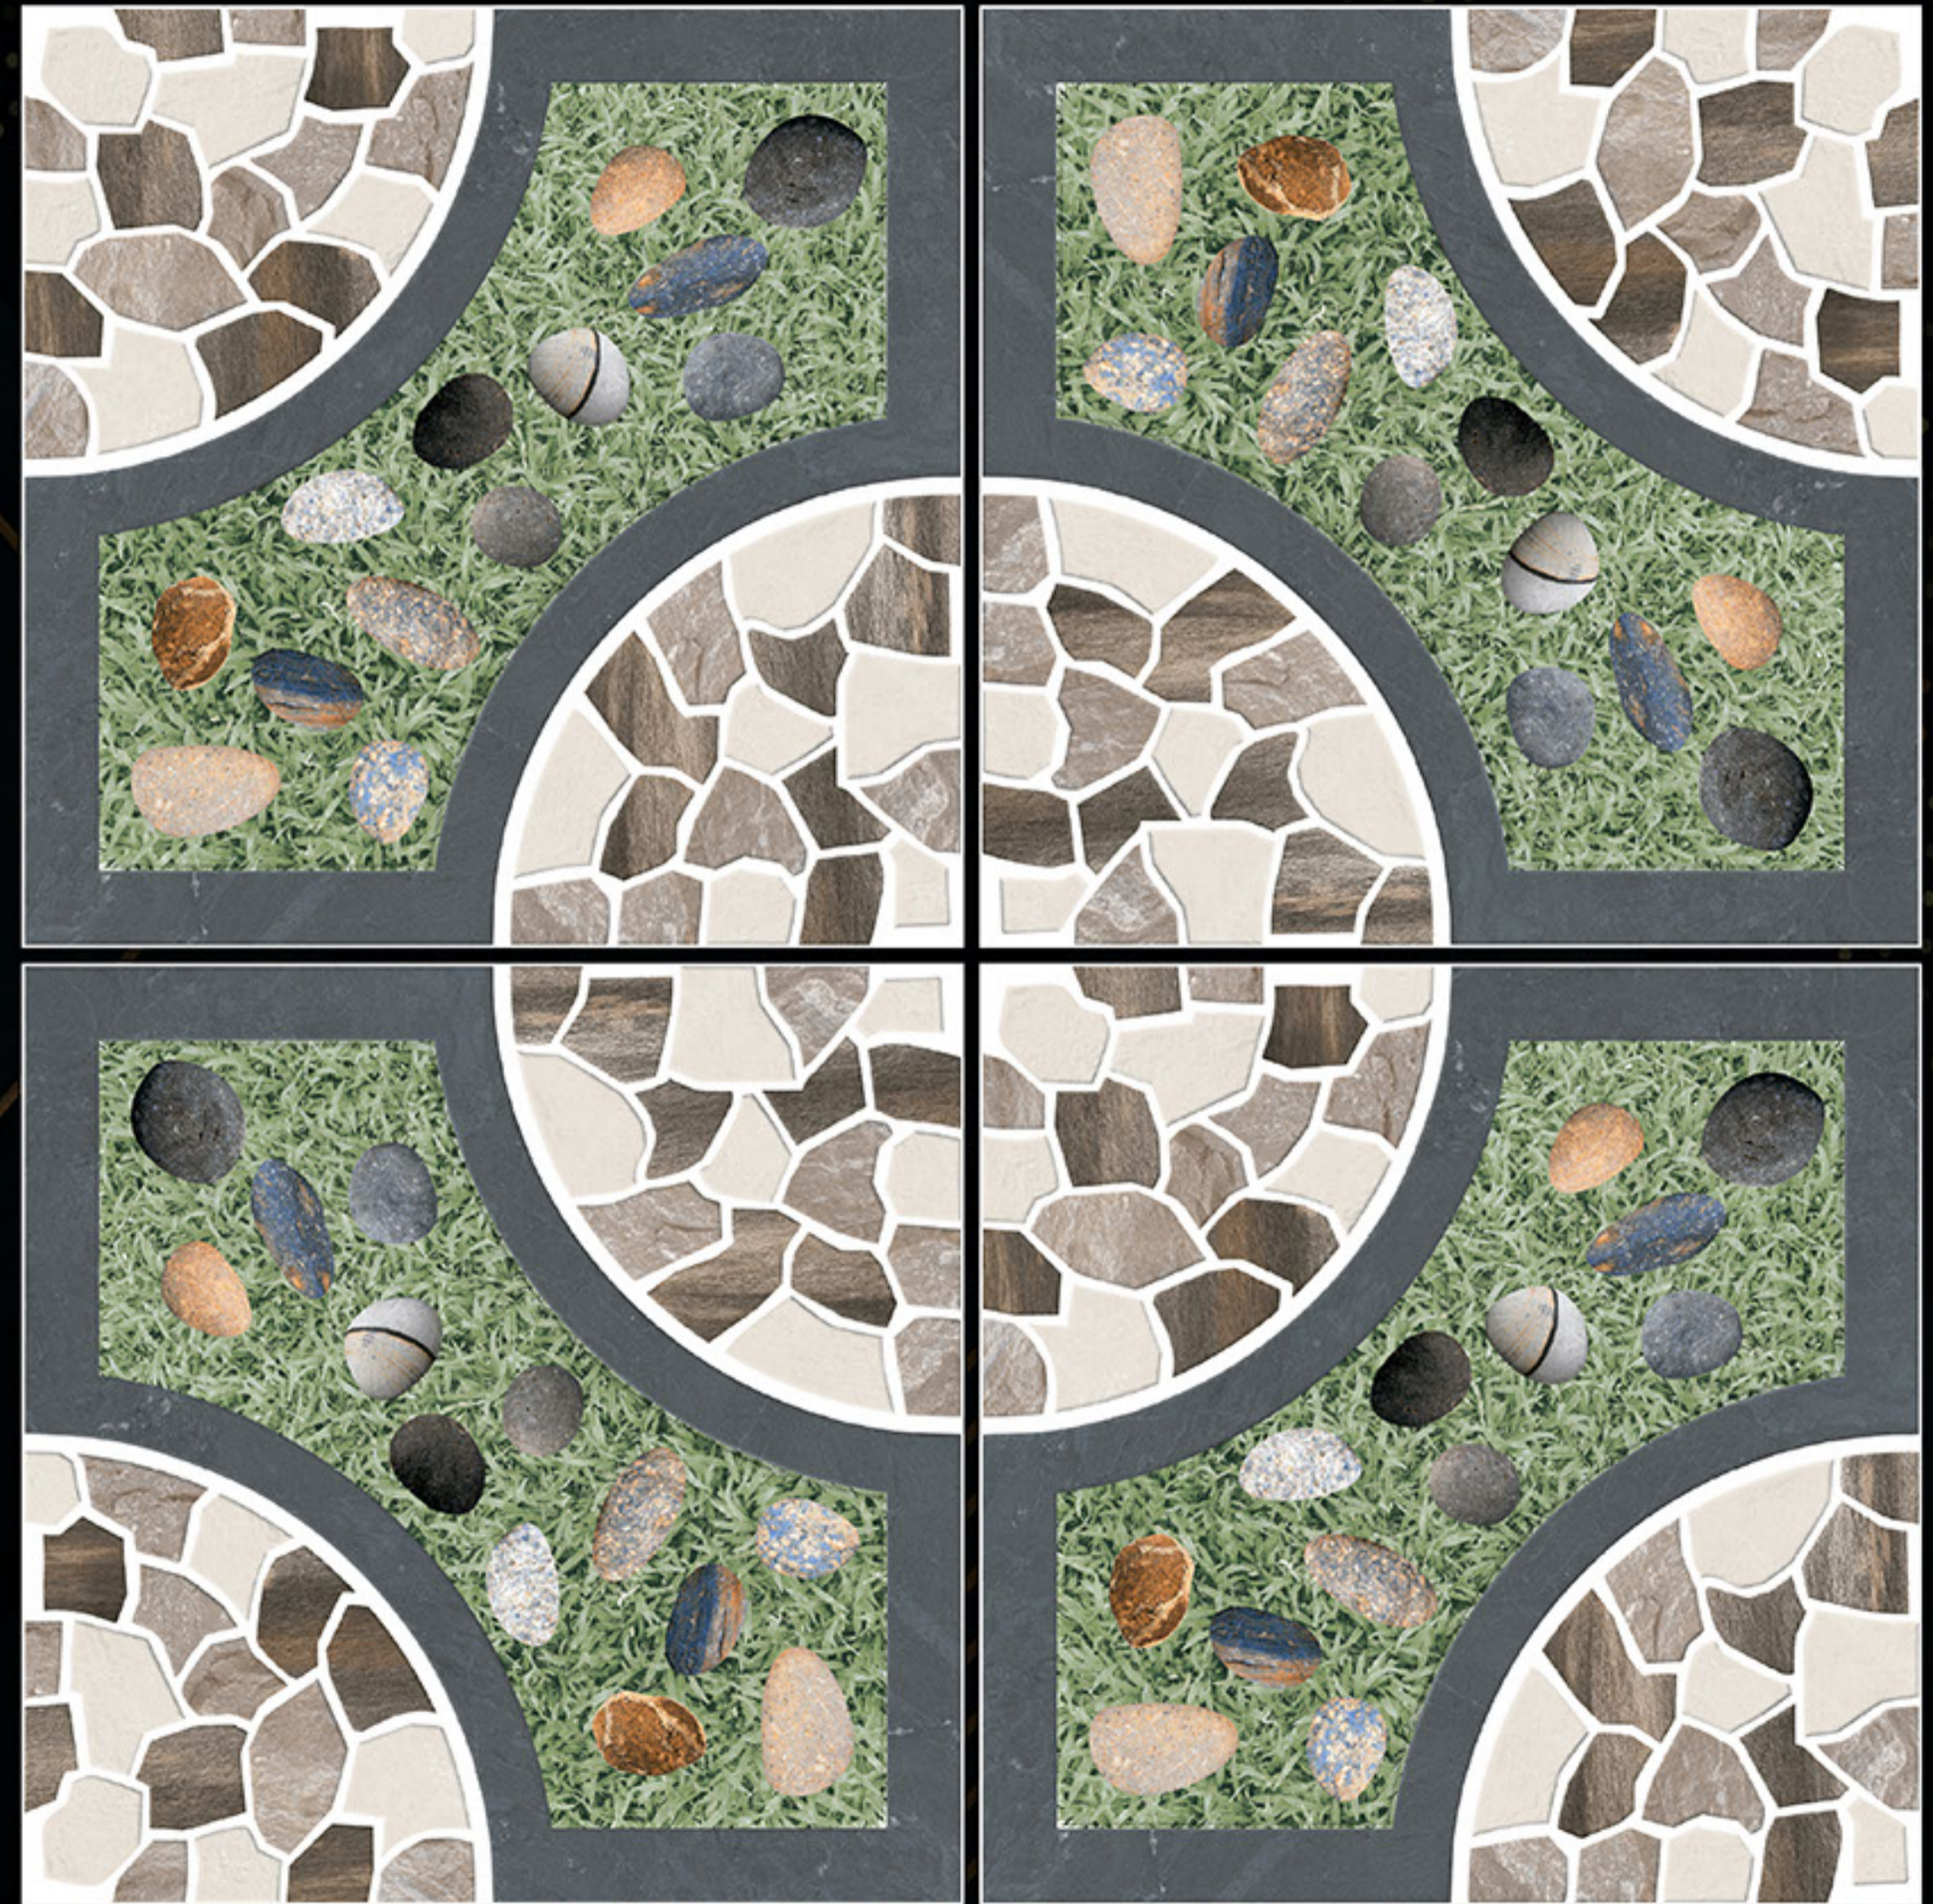

HEAVY DUTY PARKING TILES

400 mm x 400 mm

■ PUNCH

D.NO:- 11407

12 mm Thickness