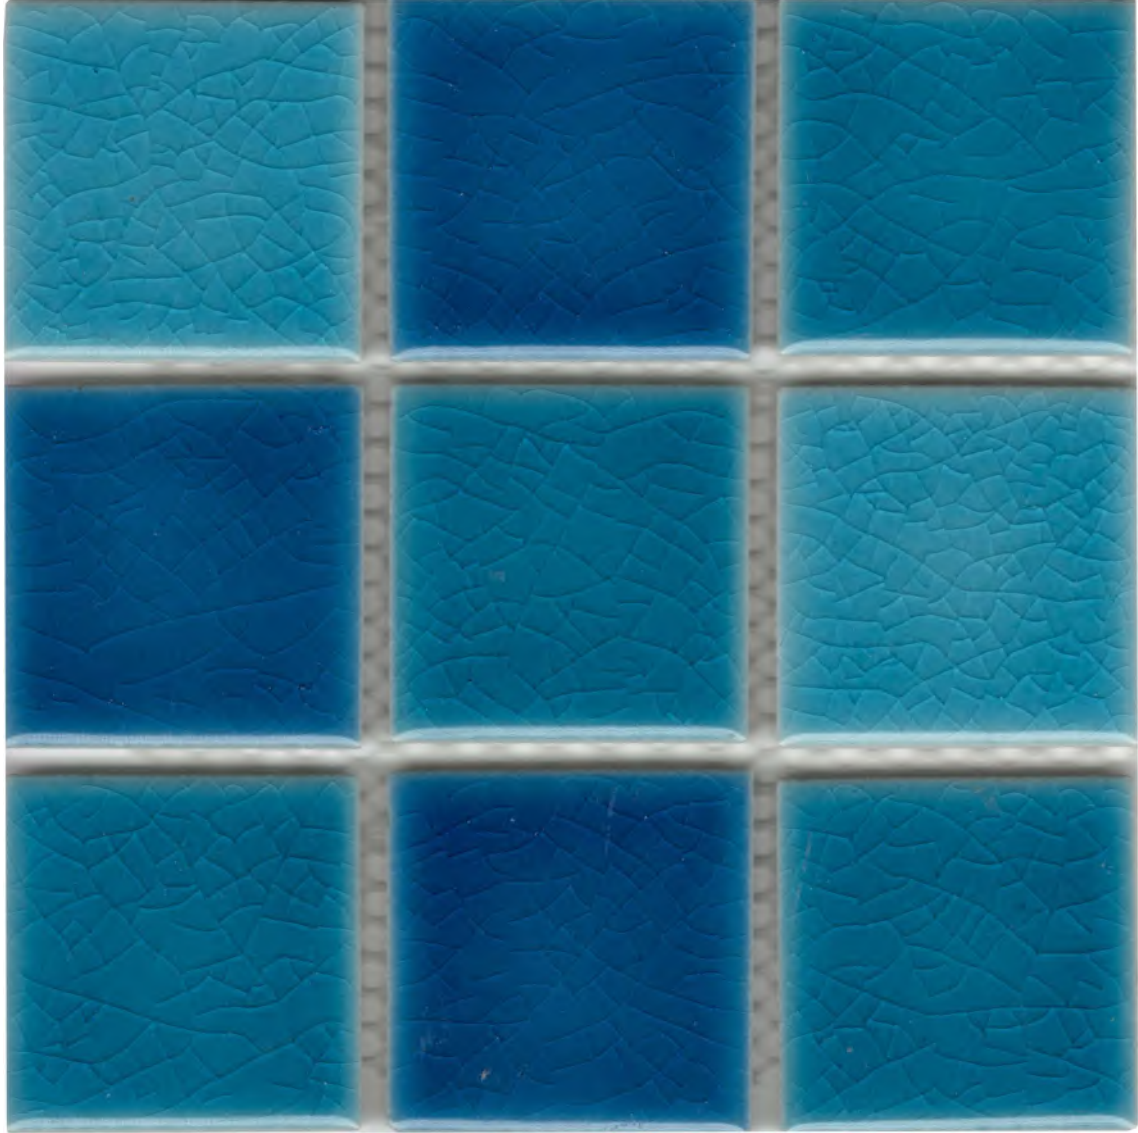

Think Beyond Luxury
porcelain mosaic

CRACKLE
COLLECTION

Think Beyond Luxury
porcelain mosaic

■ 23x23mm | 48x48mm | 73x73mm | ■ 23x48mm | 23x72mm | 45x95mm

KI-48-800

KI-48-800-L

KI-48-800-D

Think Beyond Luxury
porcelain mosaic

■ 23x23mm | 48x48mm | 73x73mm | ■ 23x48mm | 23x72mm | 45x95mm

KI-48-801

KI-48-801-L

KI-48-801-M

KI-48-801-D

Think Beyond Luxury
porcelain mosaic

■ 23x23mm | 48x48mm | 73x73mm | ■ 23x48mm | 23x72mm | 45x95mm

KI-48-807

KI-48-807-L

KI-48-807-M

KI-48-807-D

Think Beyond Luxury
porcelain mosaic

■ 23x23mm | 48x48mm | 73x73mm | ■ 23x48mm | 23x72mm | 45x95mm

KI-48-808

KI-48-808-L

KI-48-808-D

Think Beyond Luxury
porcelain mosaic

■ 23x23mm | 48x48mm | 73x73mm | ■ 23x48mm | 23x72mm | 45x95mm

KI-48-809

KI-48-809-L

KI-48-809-M

KI-48-809-D