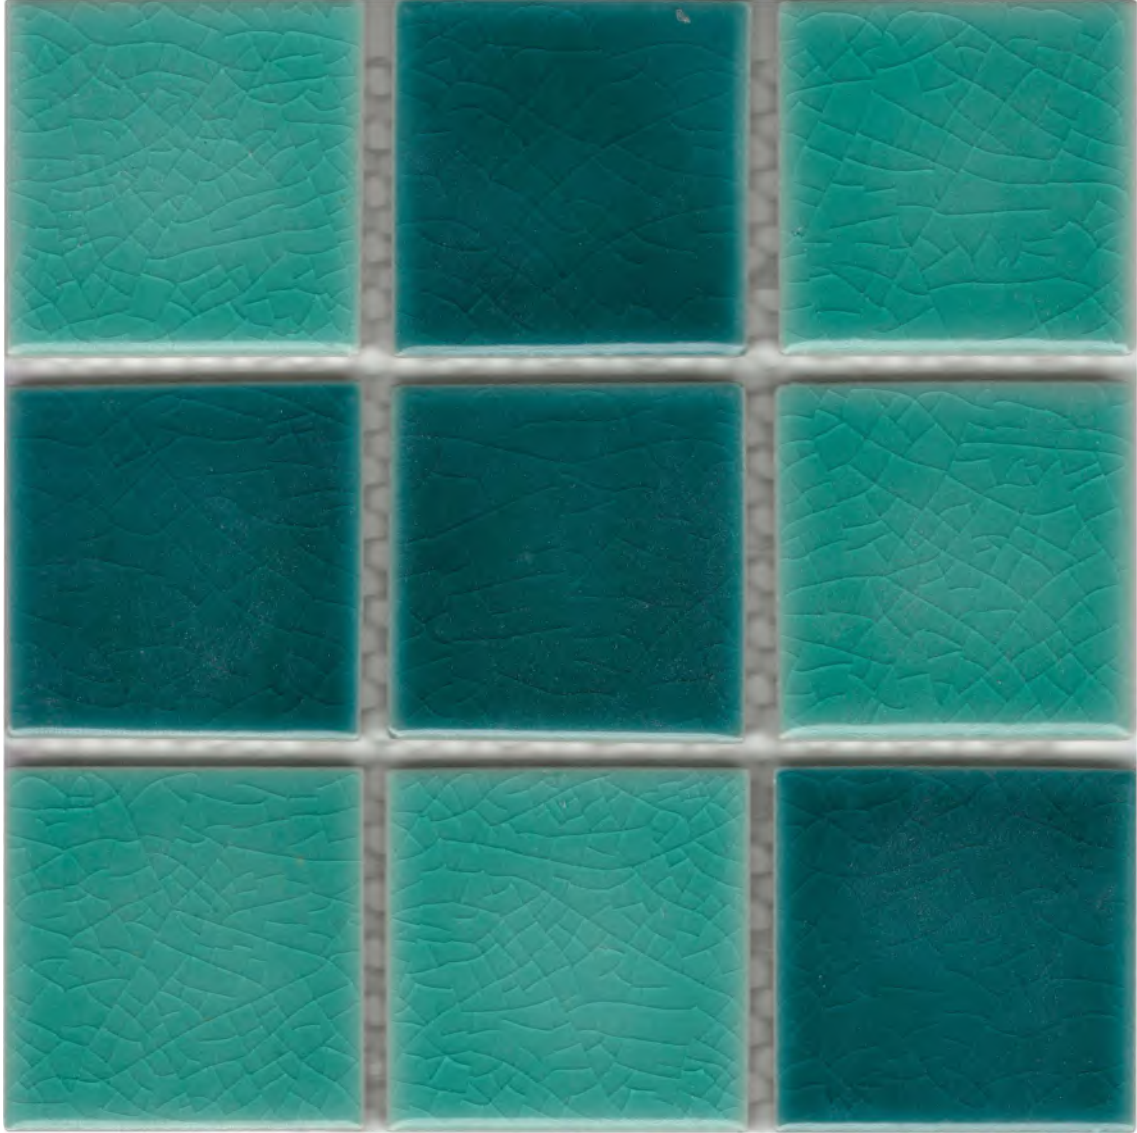

Think Beyond Luxury
porcelain mosaic

CRACKLE
COLLECTION

Think Beyond Luxury
porcelain mosaic

■ 23x23mm | 48x48mm | 73x73mm | ■ 23x48mm | 23x72mm | 45x95mm

KI-48-800

KI-48-800-L

KI-48-800-D

Think Beyond Luxury
porcelain mosaic

■ 23x23mm | 48x48mm | 73x73mm | ■ 23x48mm | 23x72mm | 45x95mm

KI-48-801

KI-48-801-L

KI-48-801-M

KI-48-801-D

Think Beyond Luxury
porcelain mosaic

■ 23x23mm | 48x48mm | 73x73mm | ■ 23x48mm | 23x72mm | 45x95mm

KI-48-807

KI-48-807-L

KI-48-807-M

KI-48-807-D

Think Beyond Luxury
porcelain mosaic

■ 23x23mm | 48x48mm | 73x73mm | ■ 23x48mm | 23x72mm | 45x95mm

KI-48-808

KI-48-808-L

KI-48-808-D

Think Beyond Luxury
porcelain mosaic

■ 23x23mm | 48x48mm | 73x73mm | ■ 23x48mm | 23x72mm | 45x95mm

KI-48-809

KI-48-809-L

KI-48-809-M

KI-48-809-D