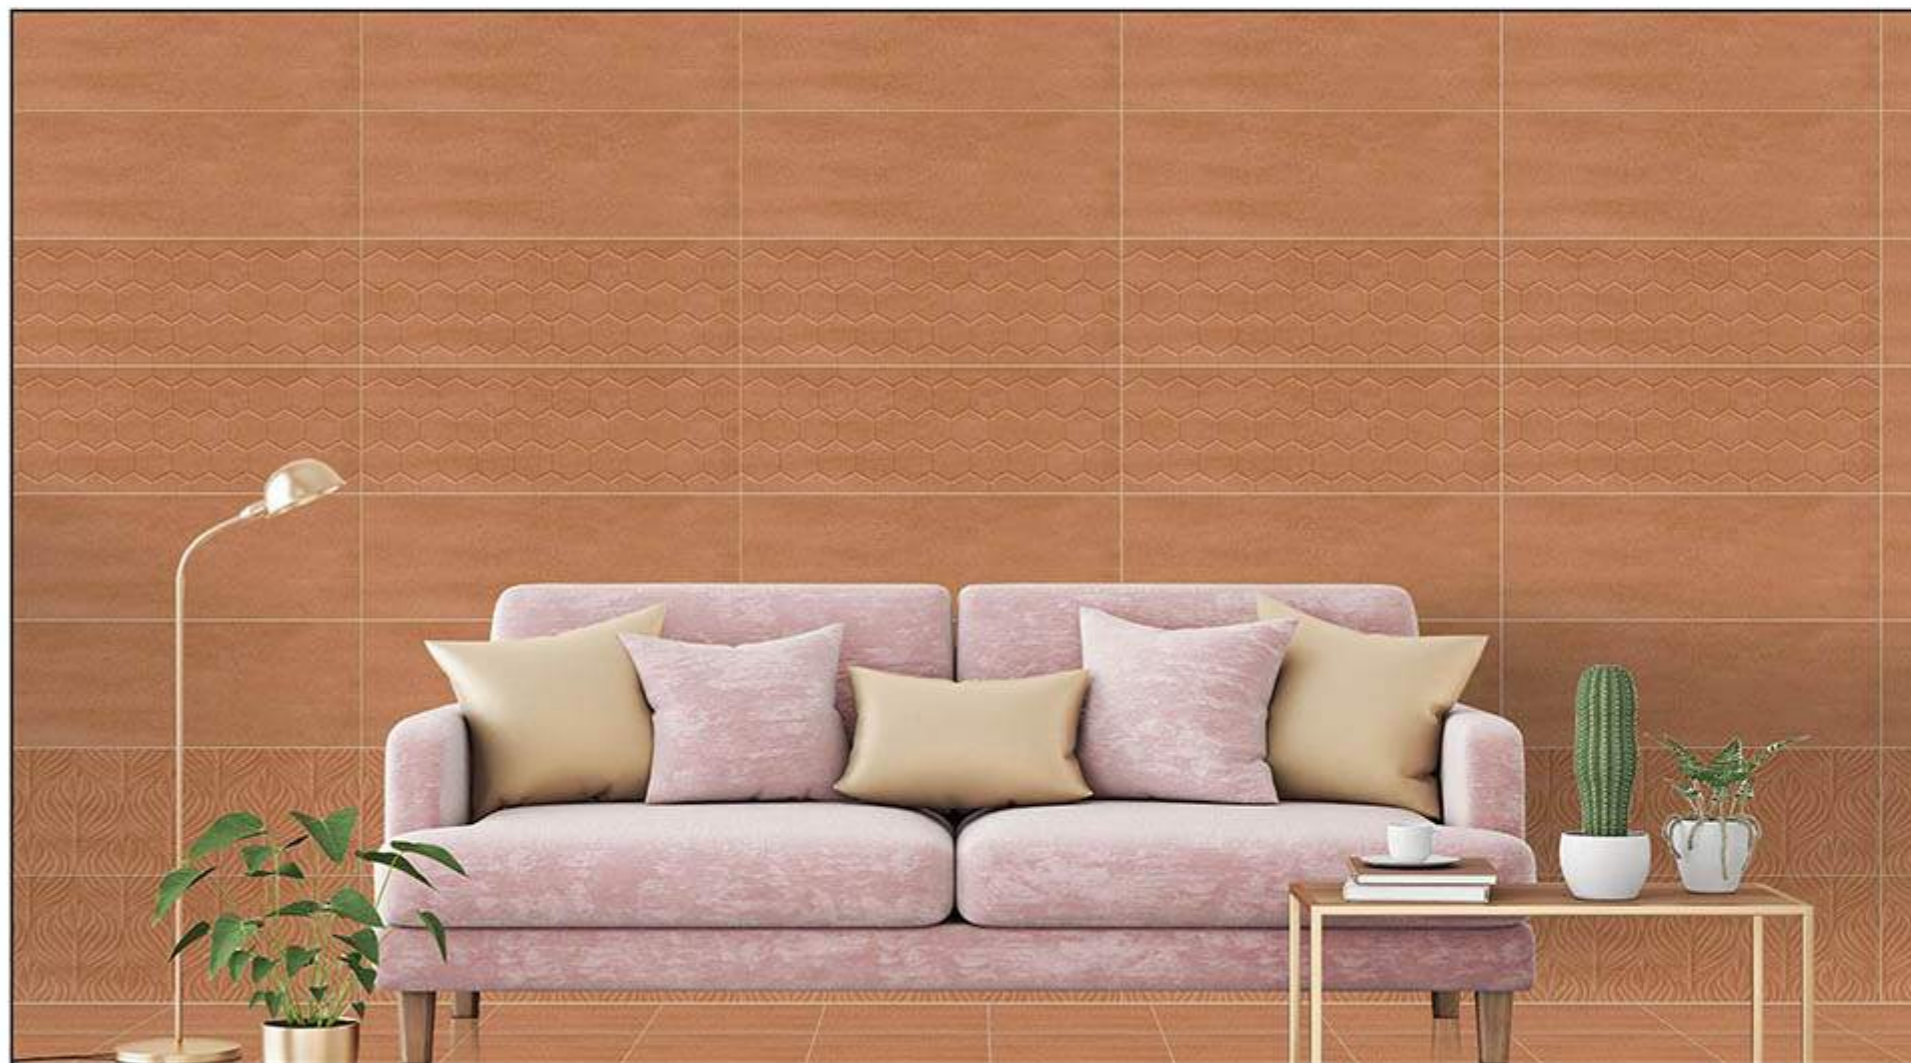

# 750x250 mm DIGITAL WALL TILES

8089 L

8089 HL1

8089 HL2

WALL  
APPLICATION

HD DIGITAL  
PRINTING

RANDOM  
EFFECTS

MATT