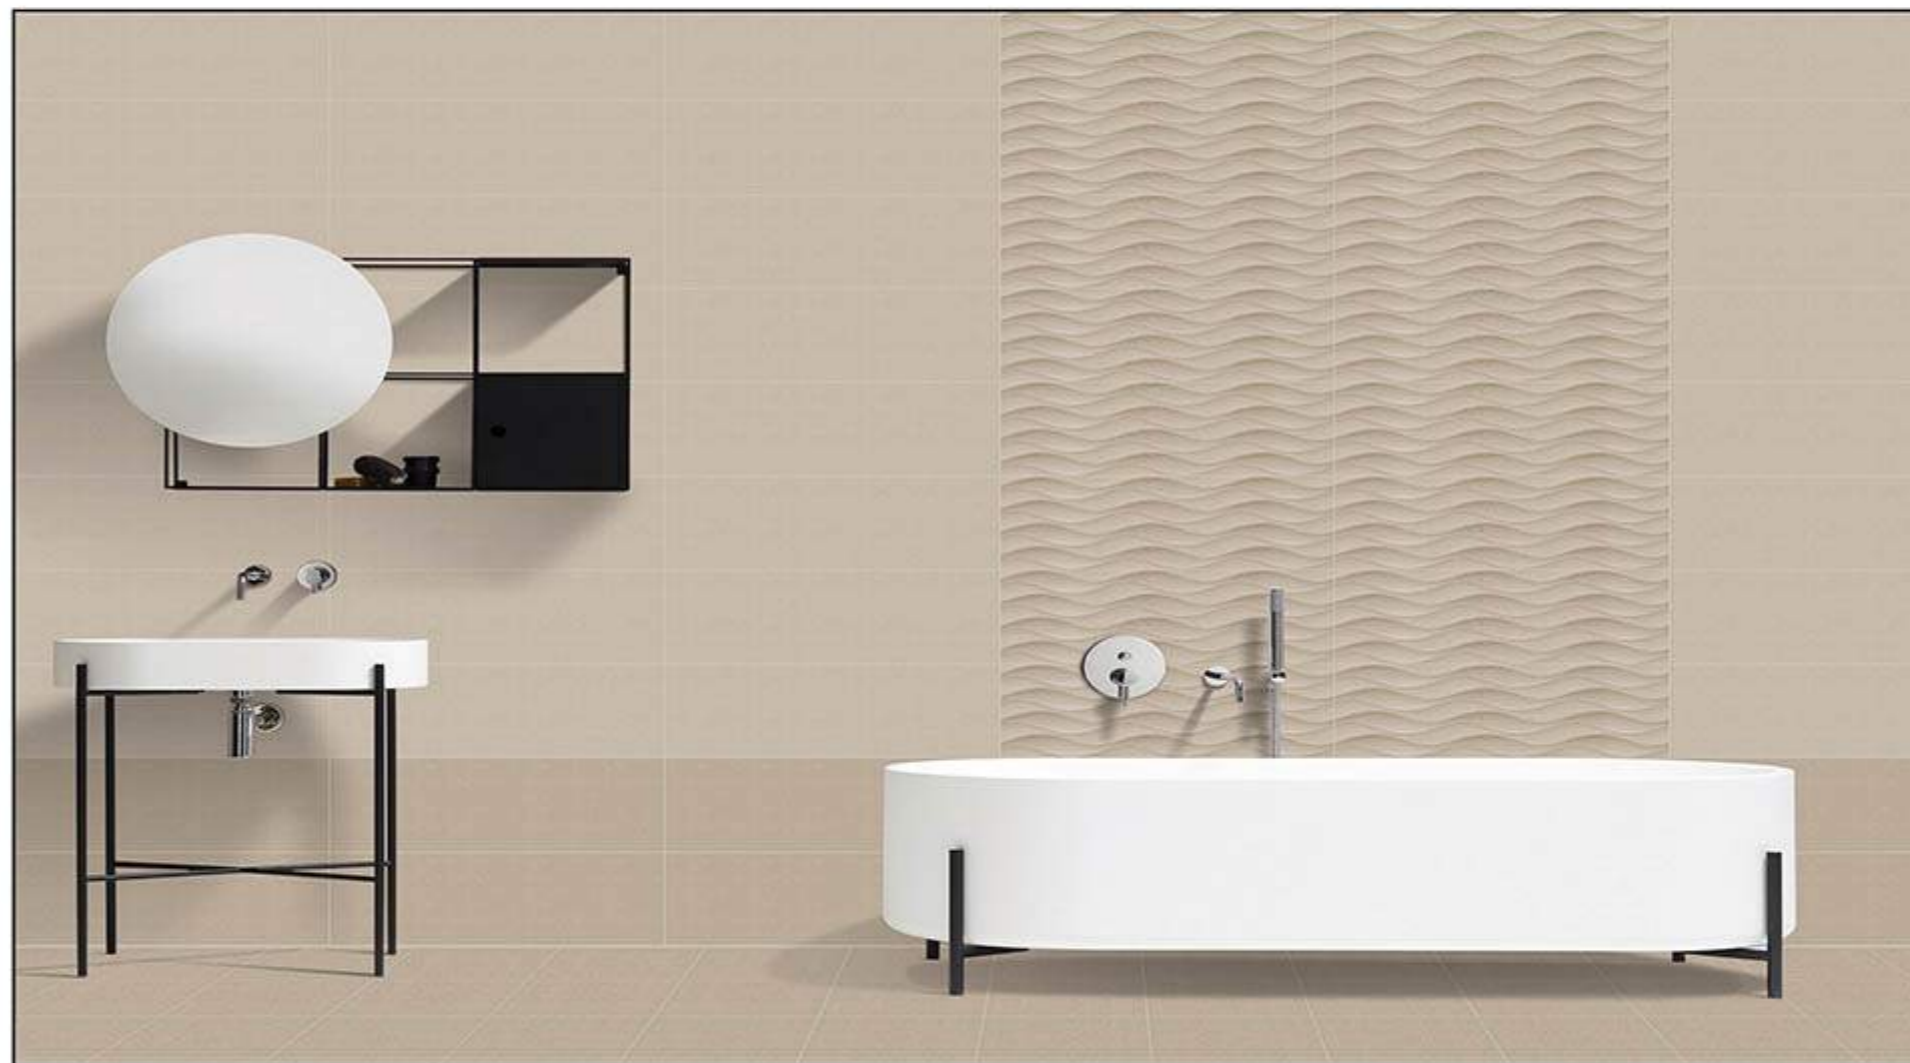

# 750x250 mm DIGITAL WALL TILES

8109 L

8109 HL1

8109 D

WALL  
APPLICATION

HD DIGITAL  
PRINTING

RANDOM  
EFFECTS

MATT