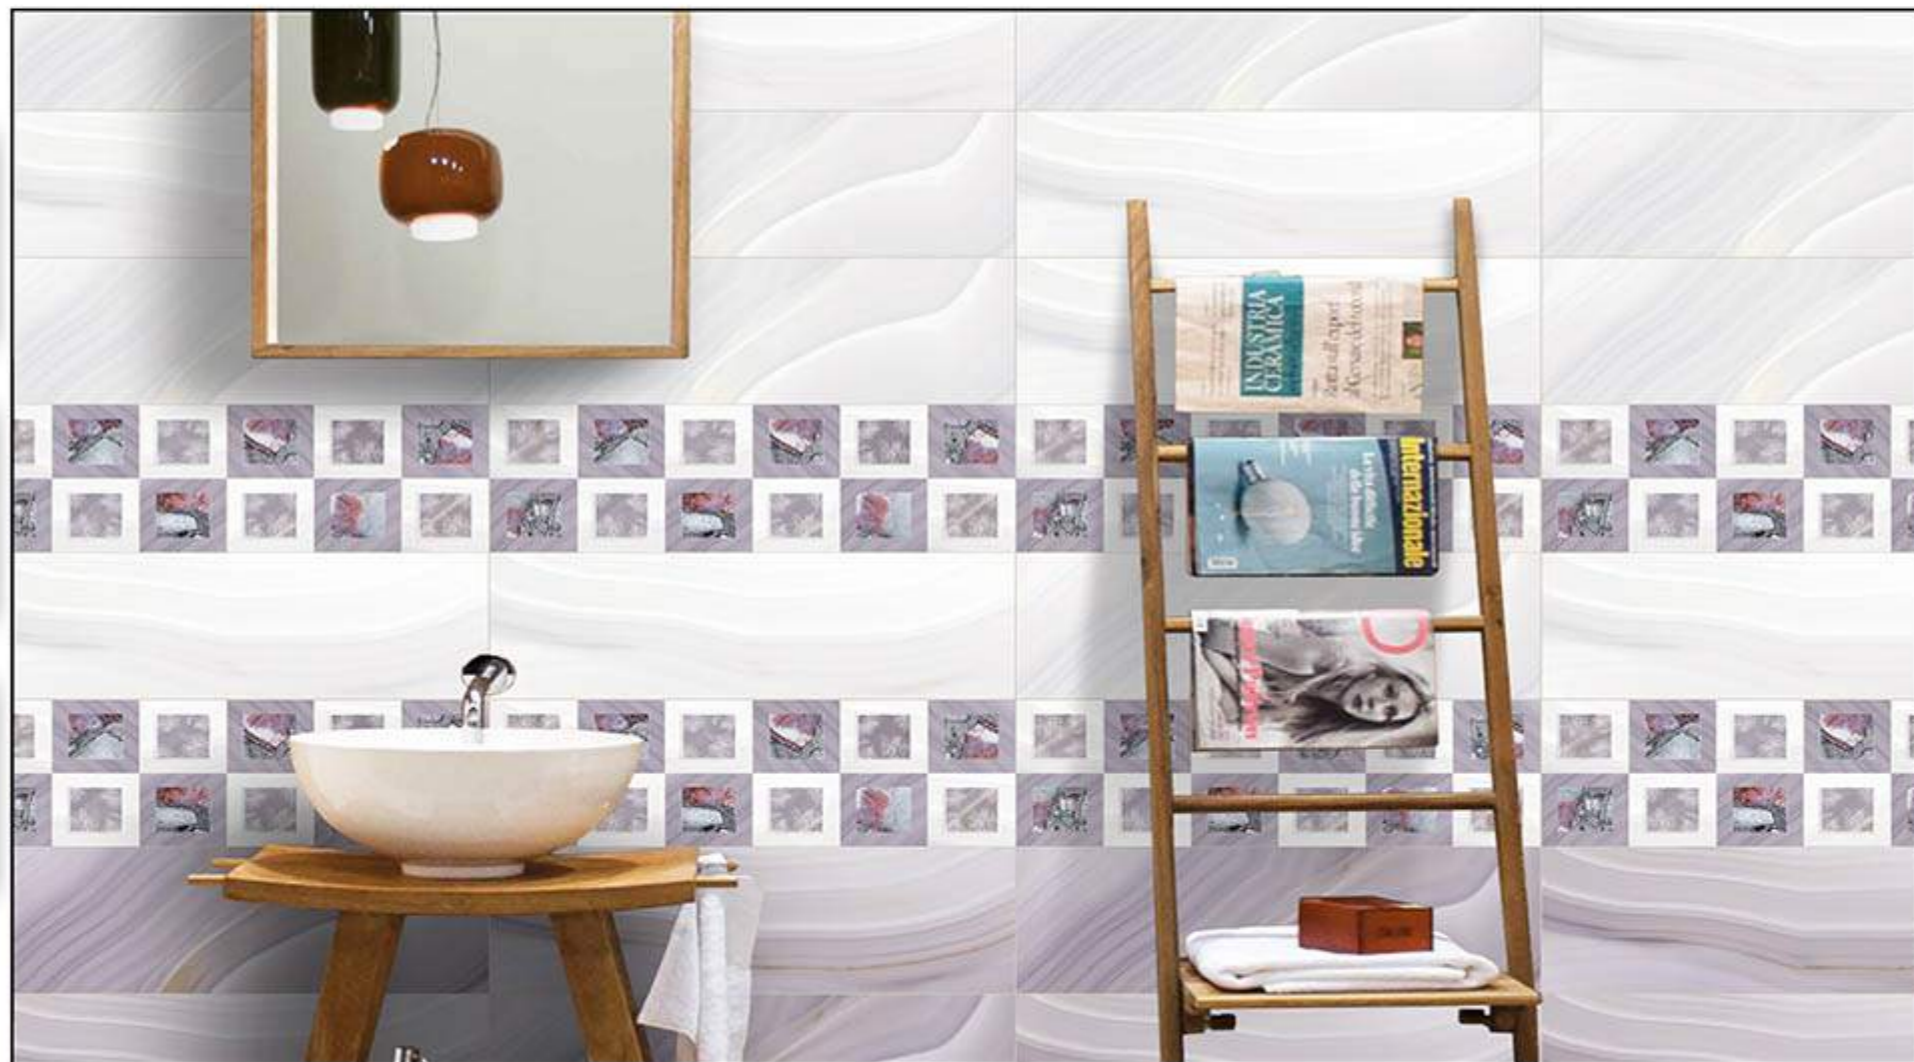

WALL
APPLICATION

HD DIGITAL
PRINTING

RANDOM
EFFECTS

MATT

750x250 mm
DIGITAL WALL TILES