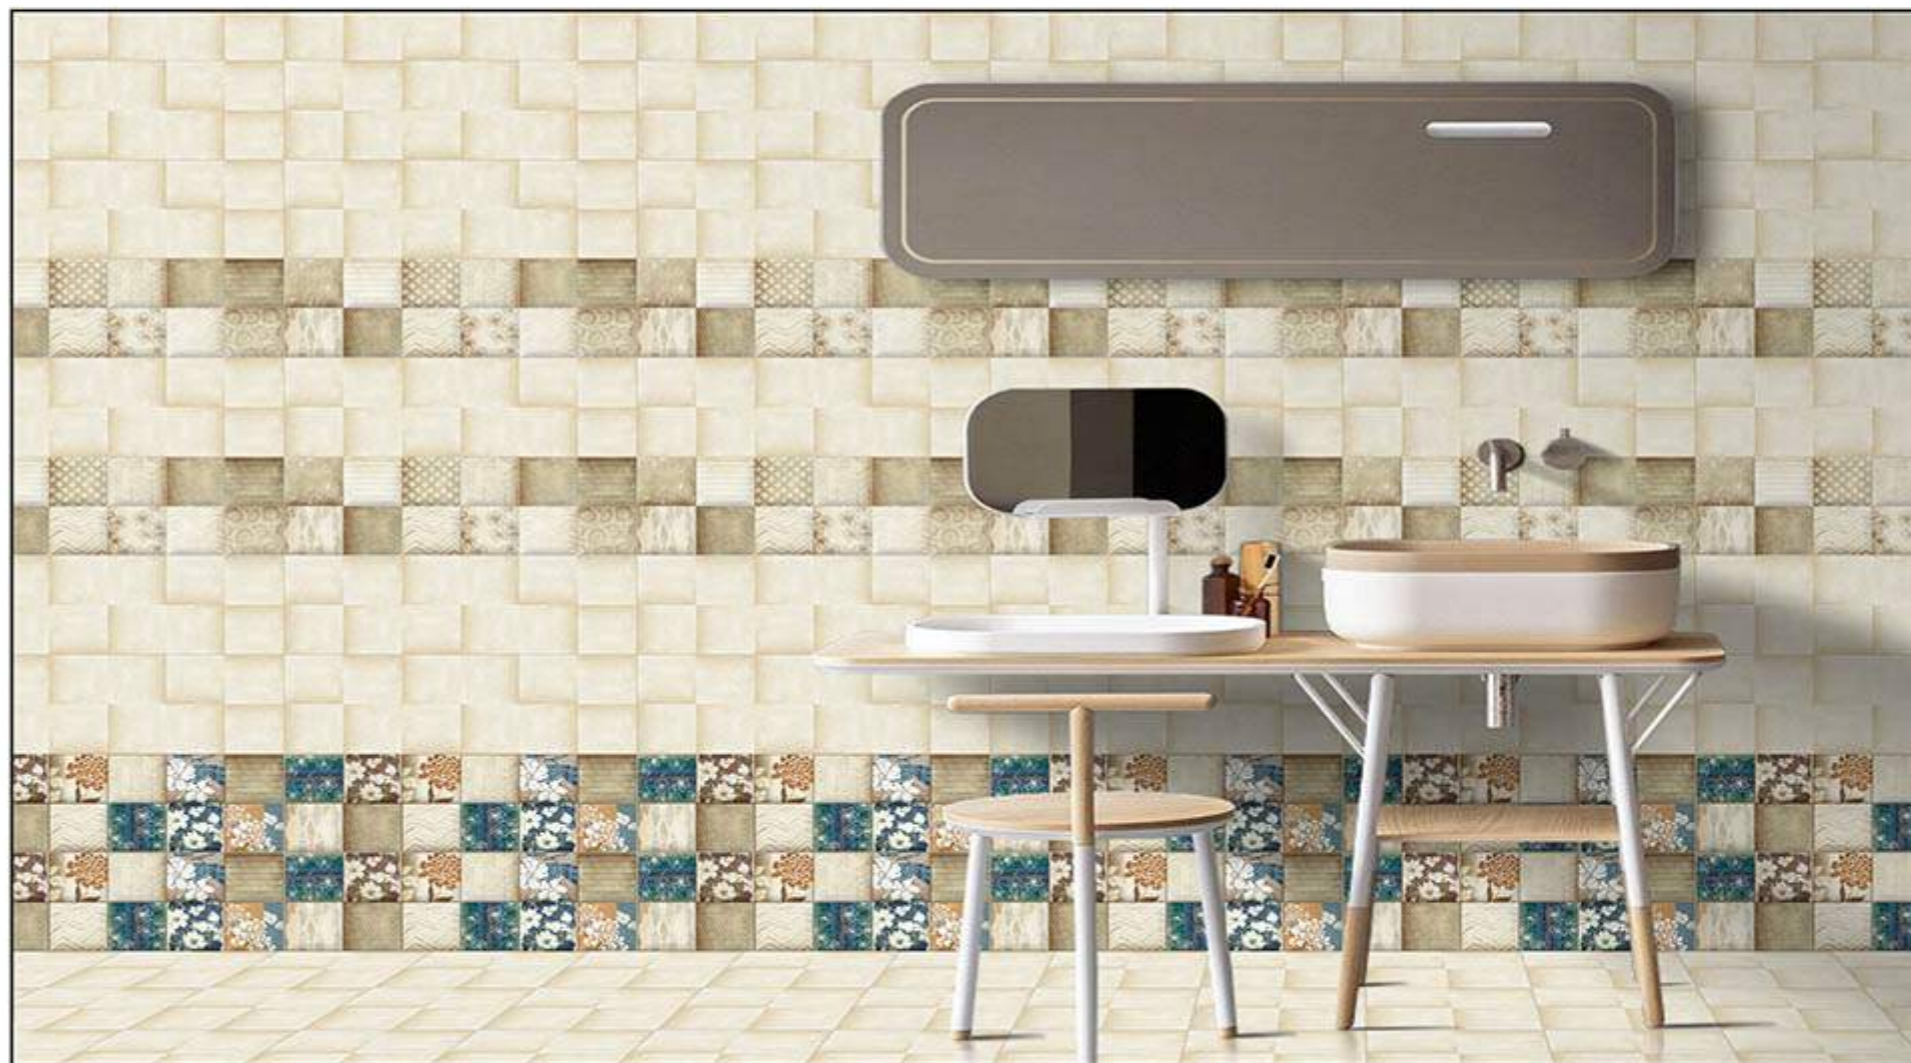

MATT

**750x250 mm**  
DIGITAL WALL TILES

8075 L

8075 HL1

8075 HL2

- WALL APPLICATION
- HD DIGITAL PRINTING
- RANDOM EFFECTS
- MATT