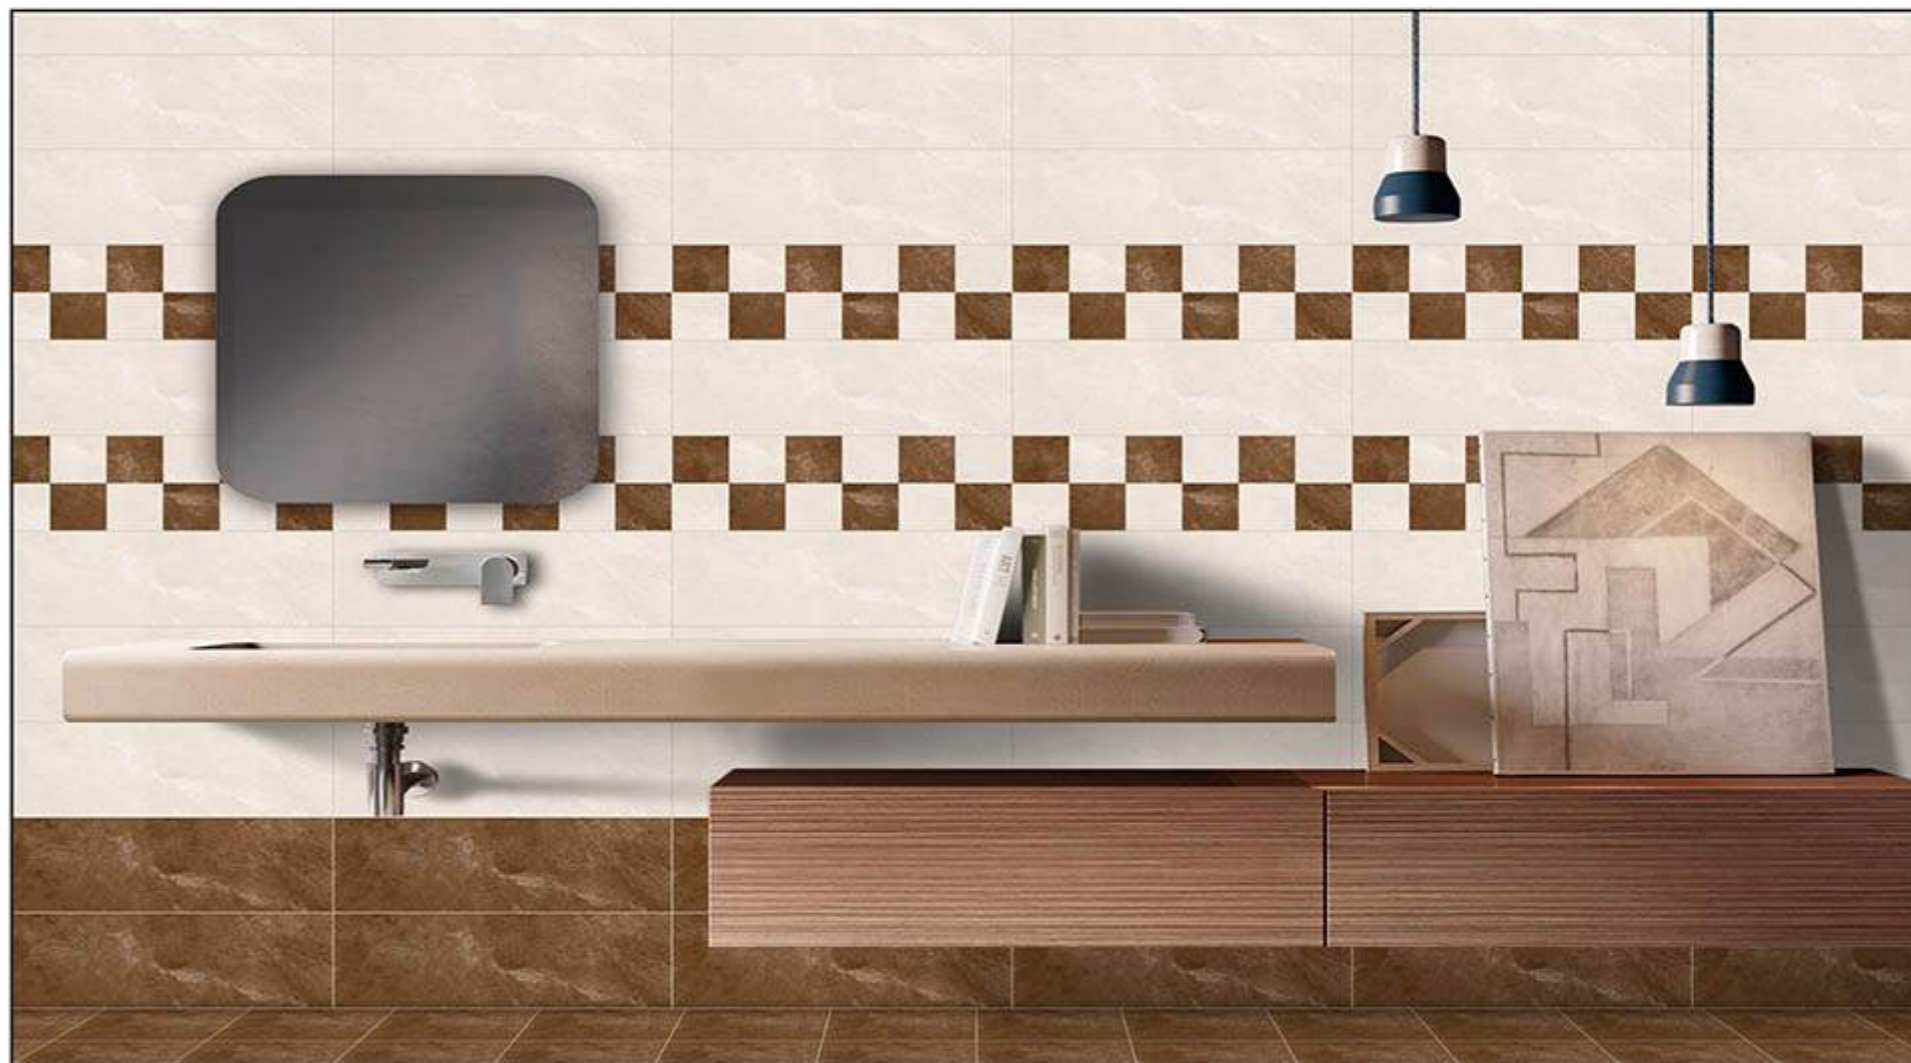

750x250 mm DIGITAL WALL TILES

6221 L

6221 HL1

6221 D

WALL
APPLICATION

HD DIGITAL
PRINTING

RANDOM
EFFECTS

GLOSSY