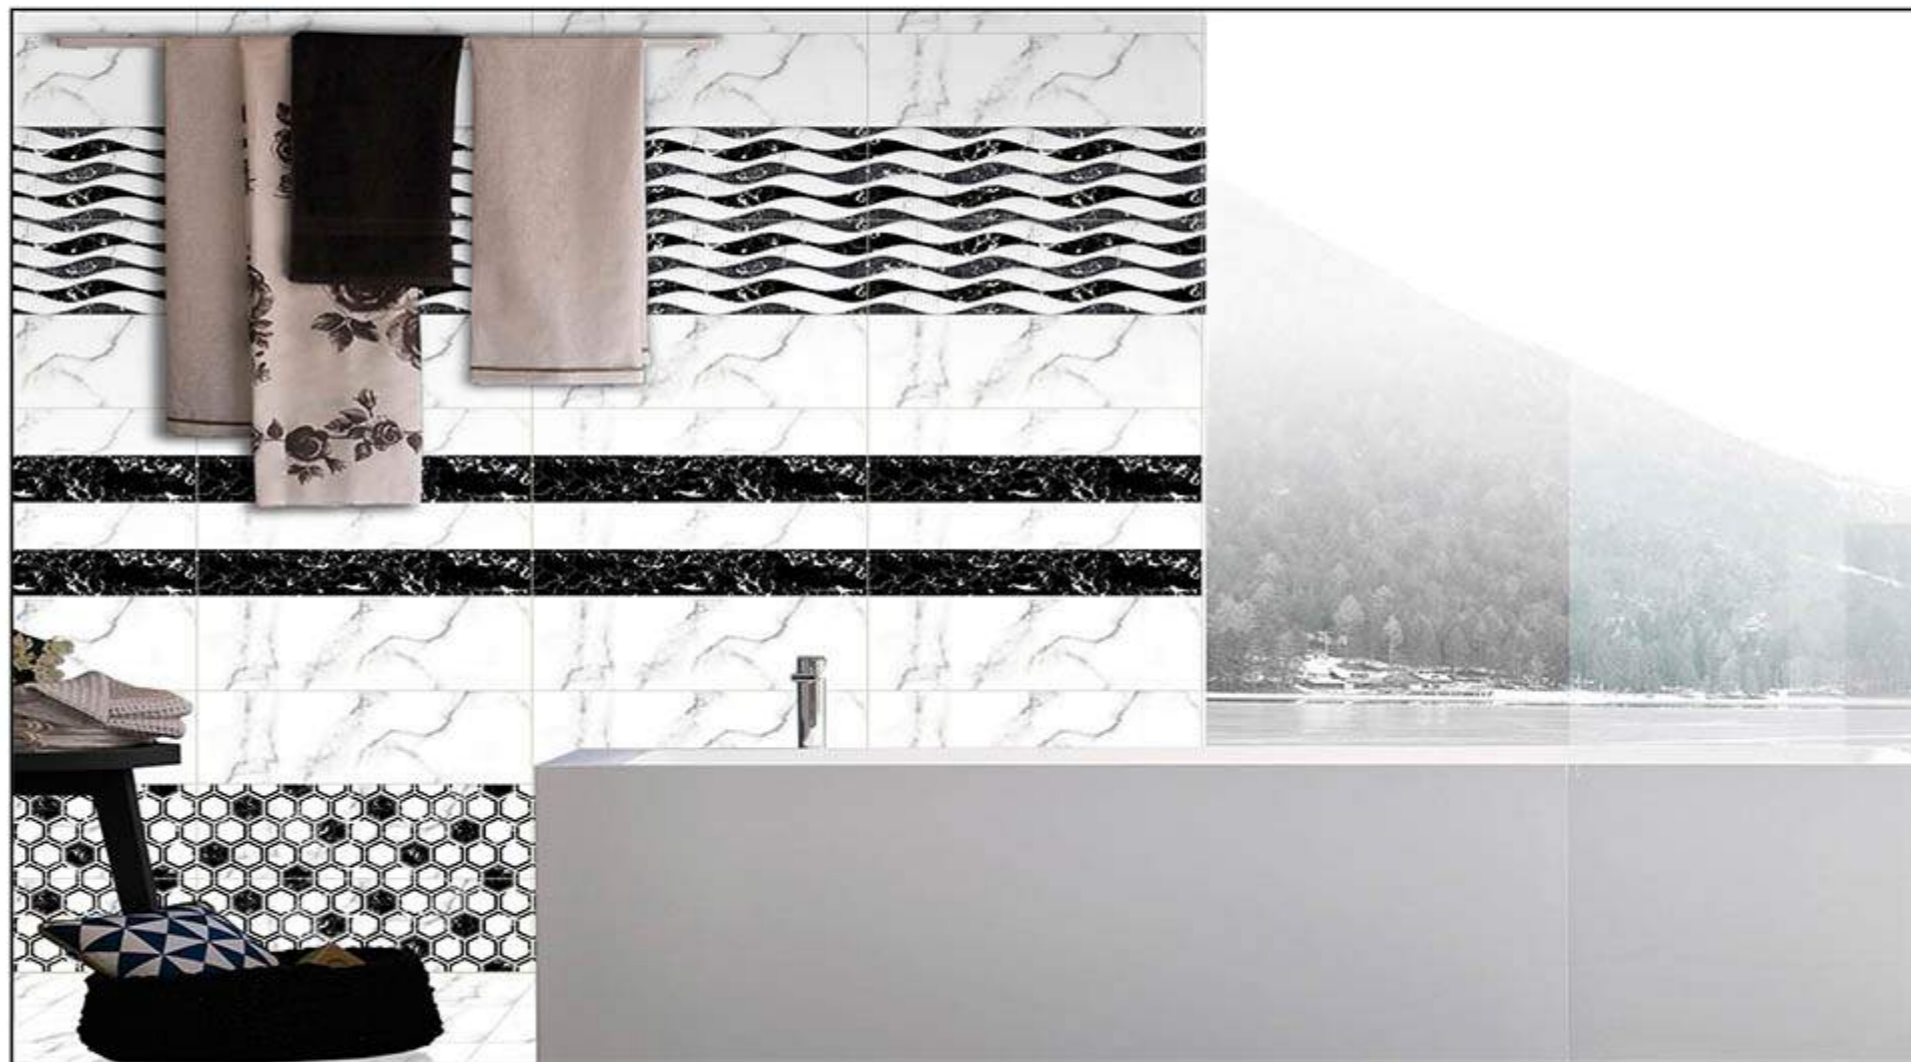

WALL
APPLICATION

HD DIGITAL
PRINTING

RANDOM
EFFECTS

GLOSSY

750x250 mm DIGITAL WALL TILES