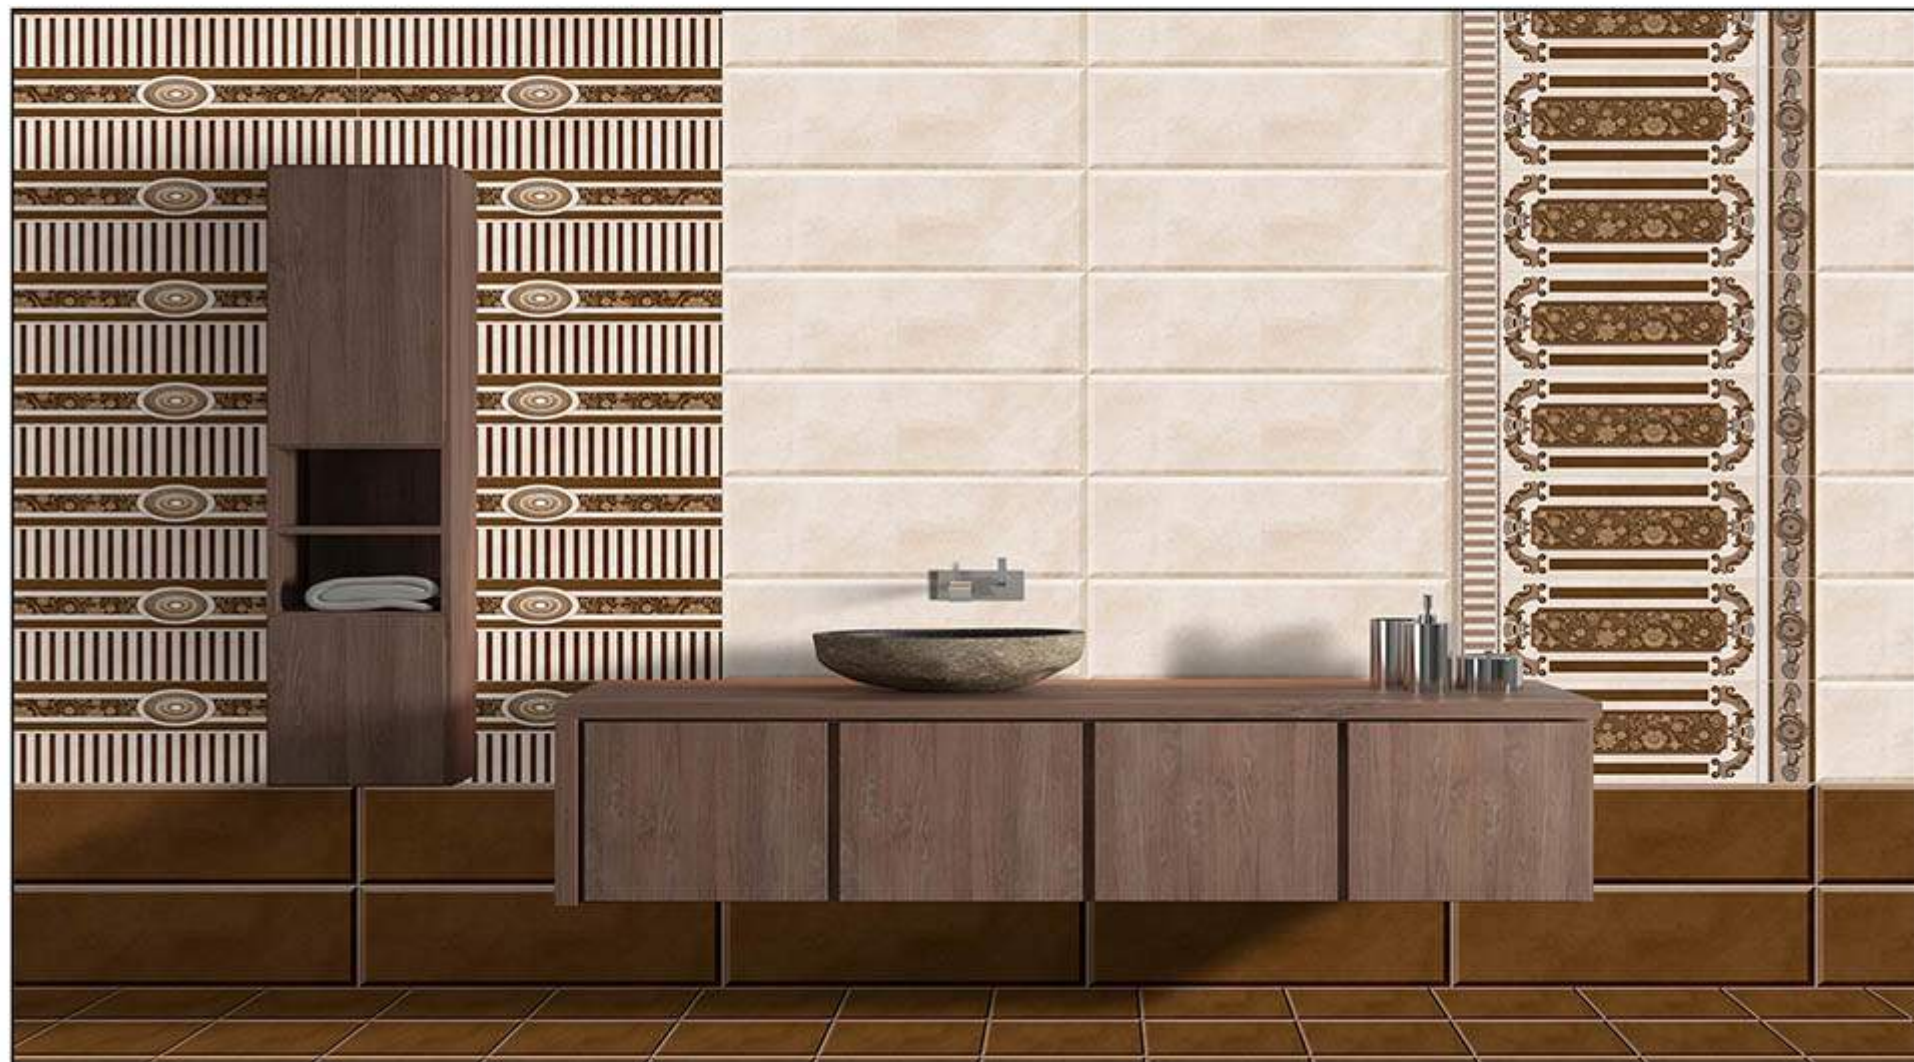

RANDOM
EFFECTS

GLOSSY

750x250 mm DIGITAL WALL TILES

6119 L

6119 HL1

6119 HL2

6119 D

WALL
APPLICATION