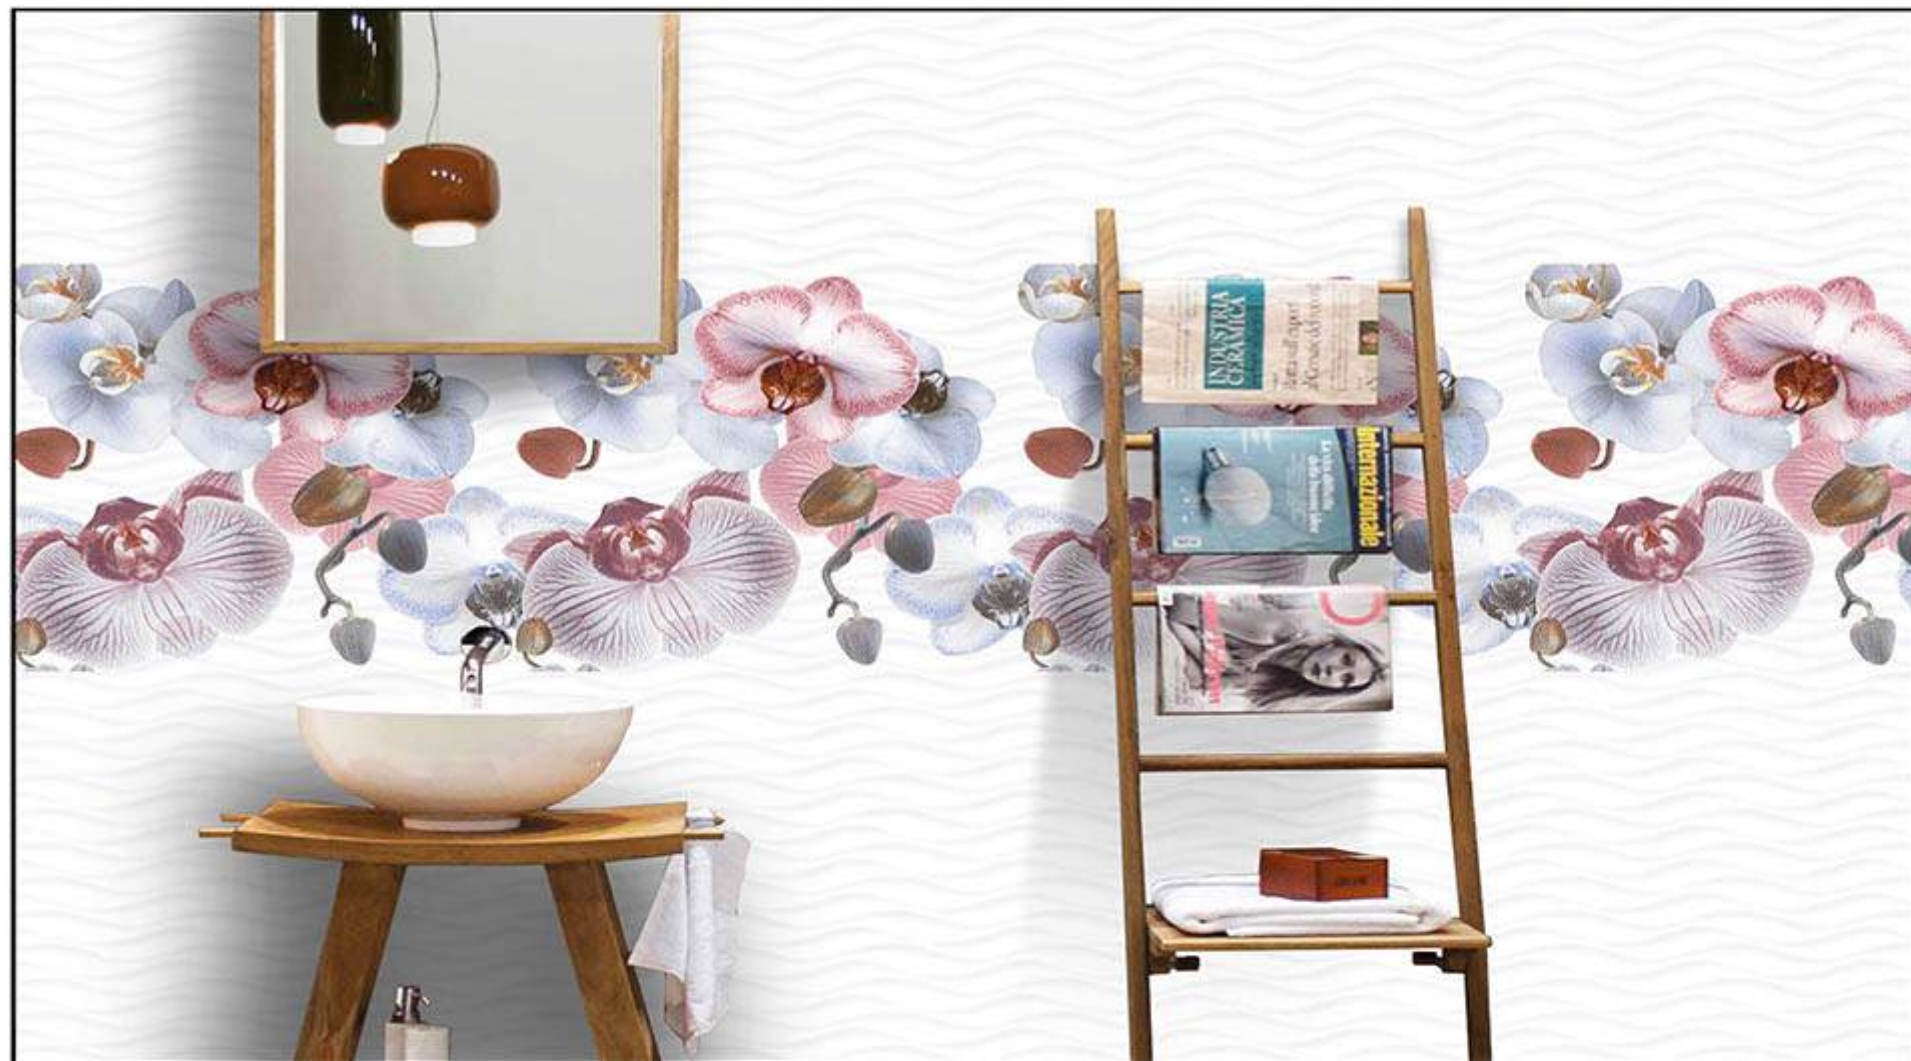

GLOSSY

750x250 mm
DIGITAL WALL TILES

6075 L

6075 HL 1

6075 HL 2

6075 HL 3

WALL
APPLICATION

HD DIGITAL
PRINTING