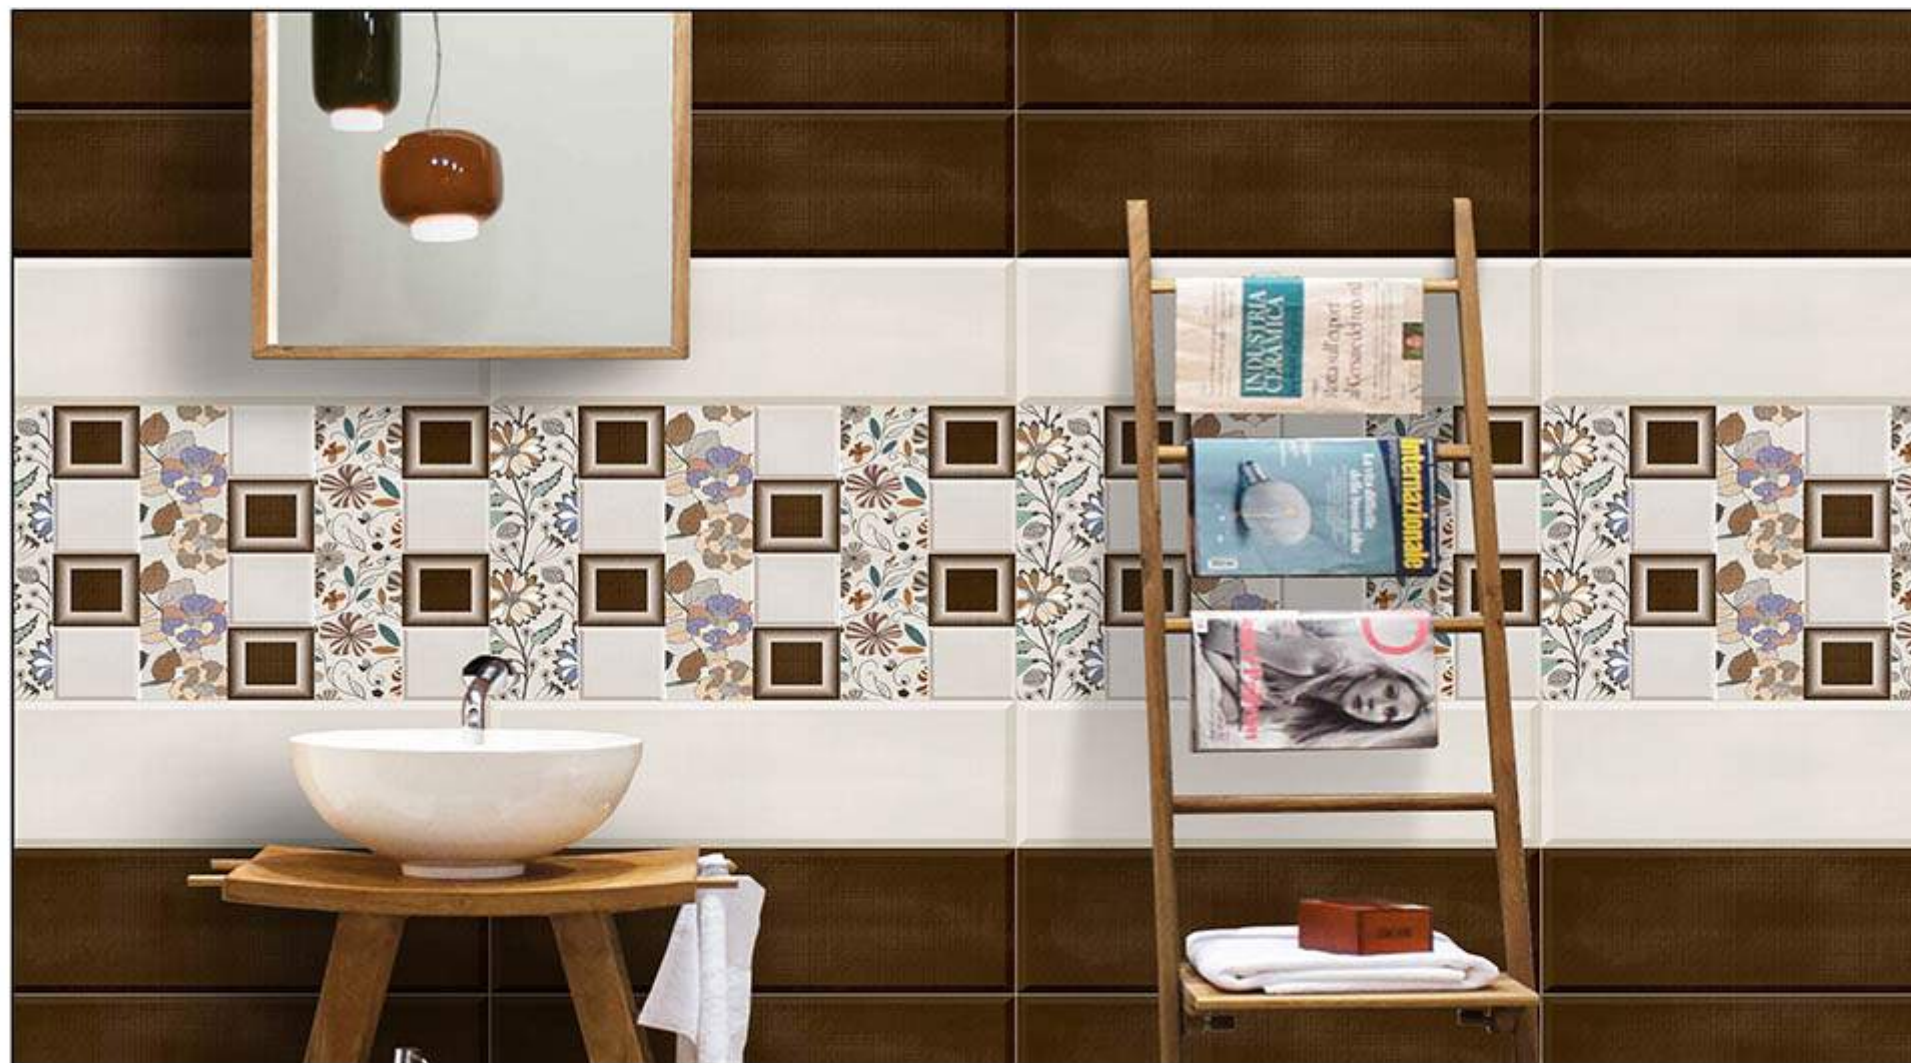

WALL
APPLICATION

HD DIGITAL
PRINTING

RANDOM
EFFECTS

GLOSSY

750x250 mm DIGITAL WALL TILES