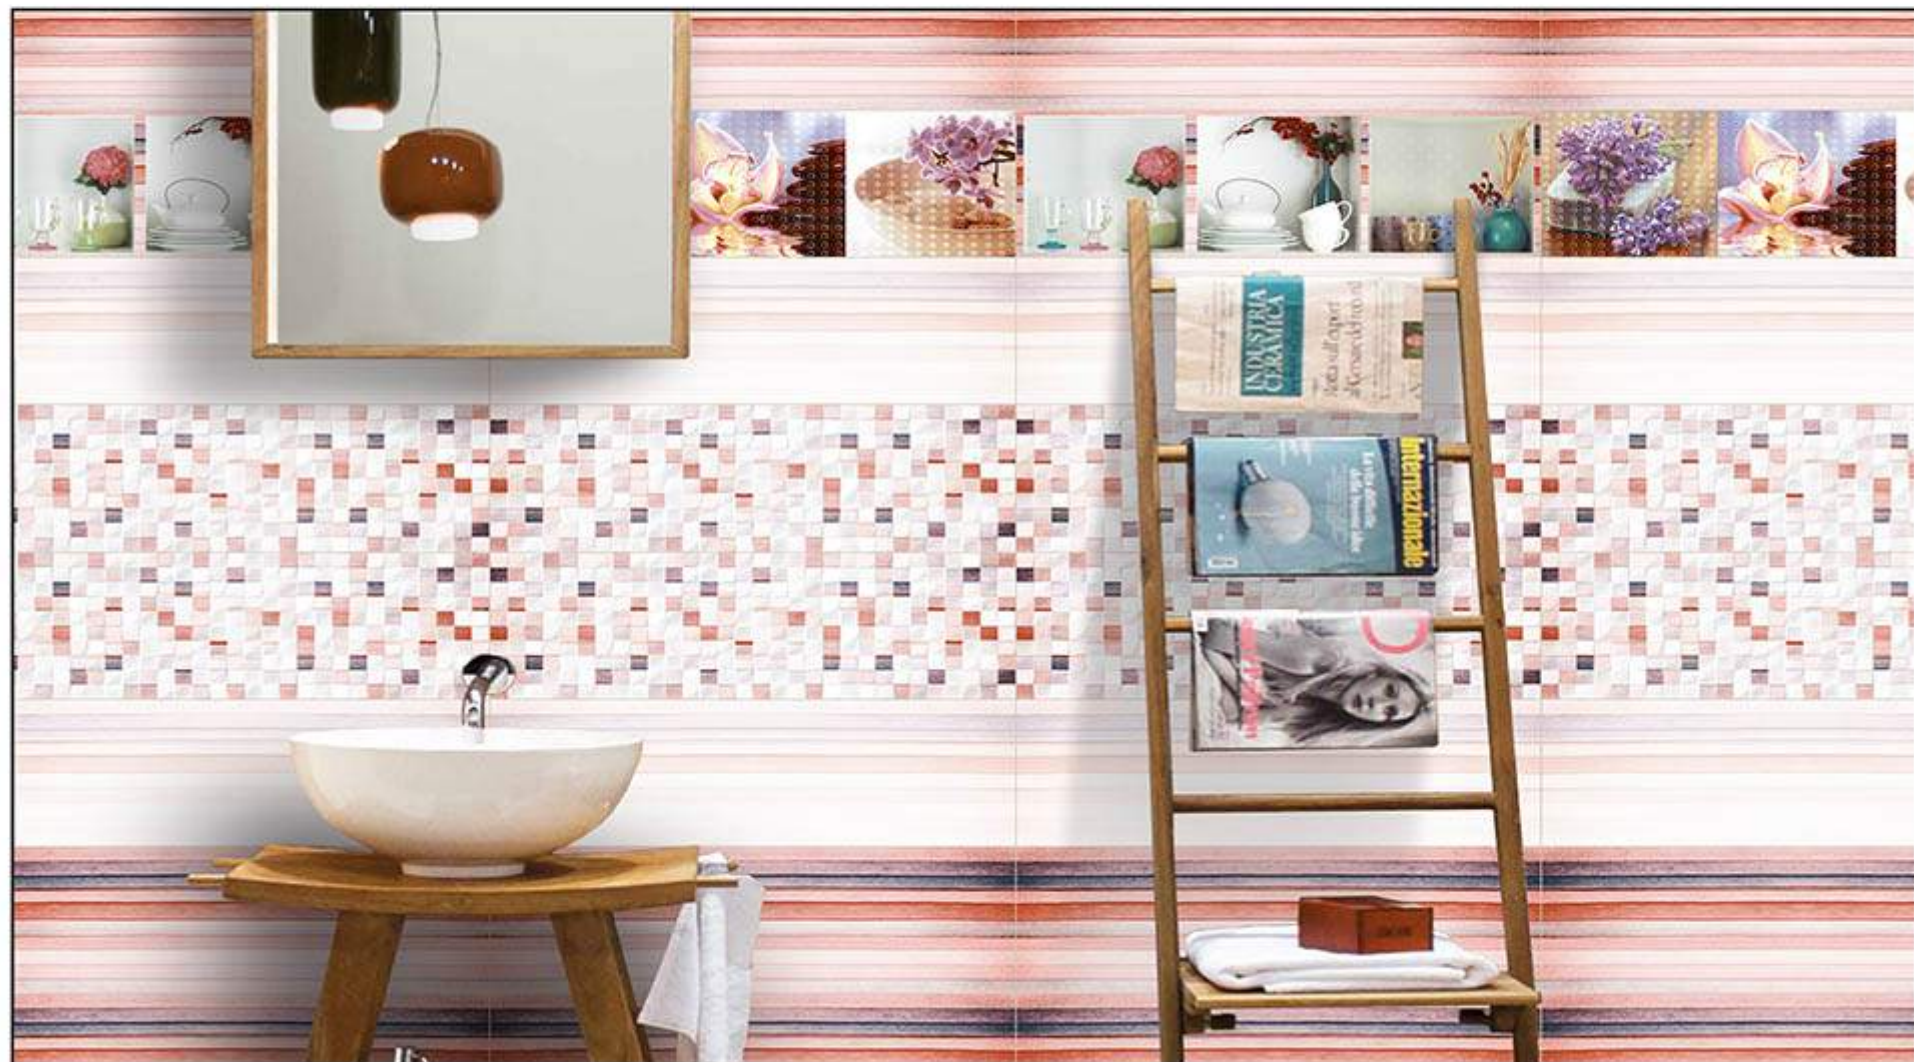

RANDOM
EFFECTS

GLOSSY

750x250 mm DIGITAL WALL TILES

6214 L

6214 HL1

6214 HL2

6214 HL3

6214 D