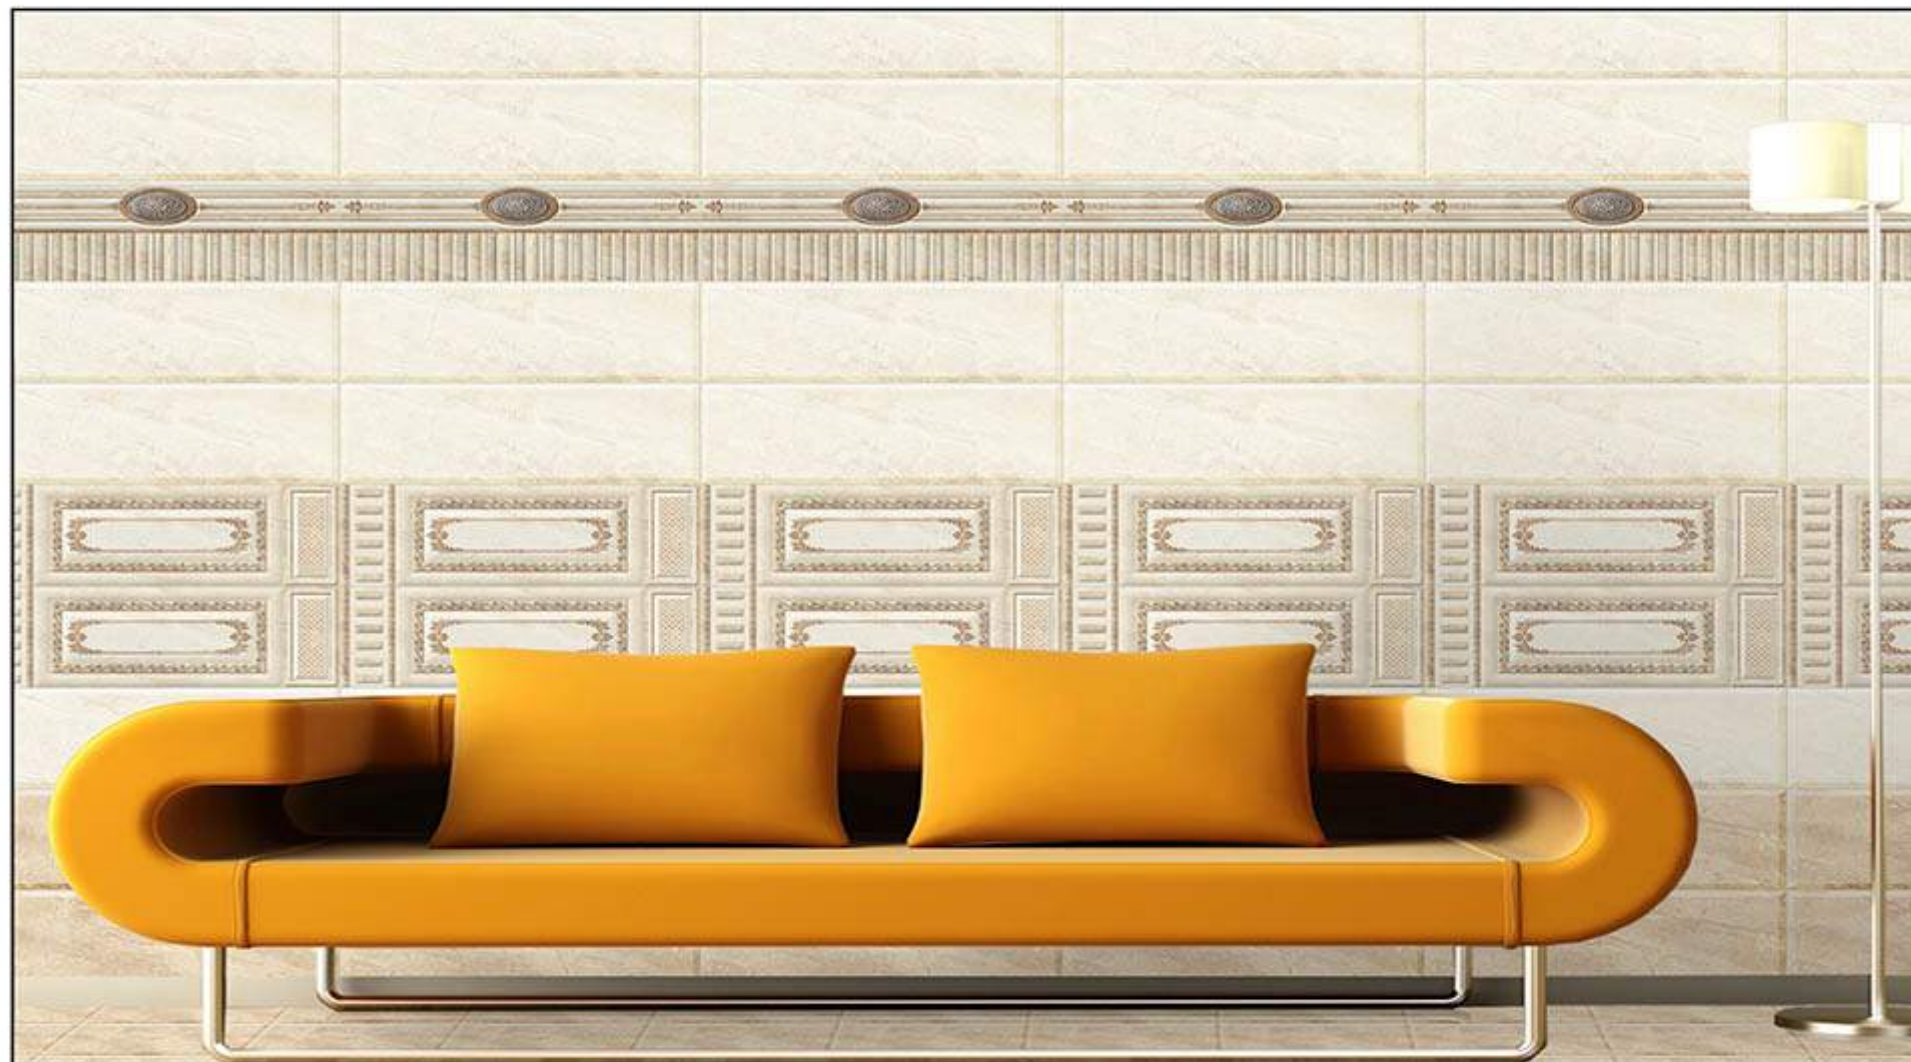

RANDOM
EFFECTS

GLOSSY

750x250 mm DIGITAL WALL TILES

6066 L

6066 HL1

6066 HL2

6066 D

WALL
APPLICATION