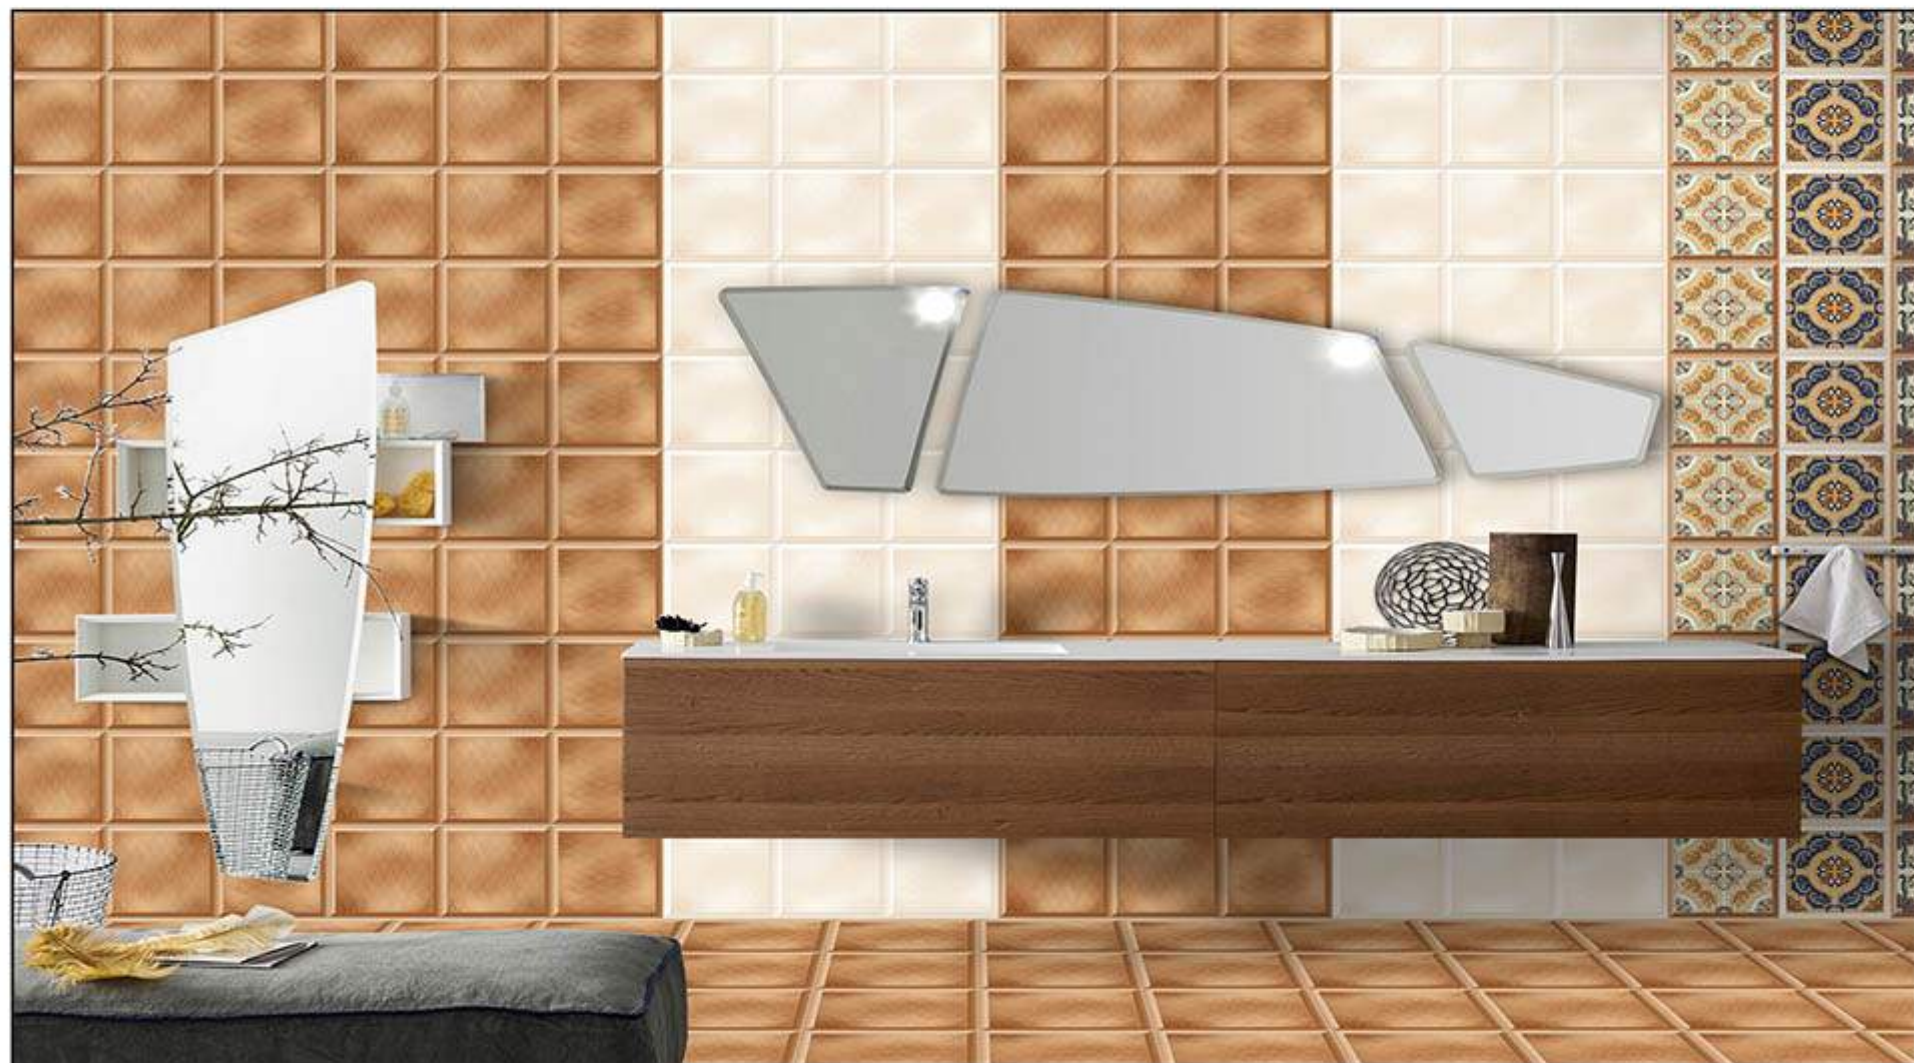

750x250 mm
DIGITAL WALL TILES