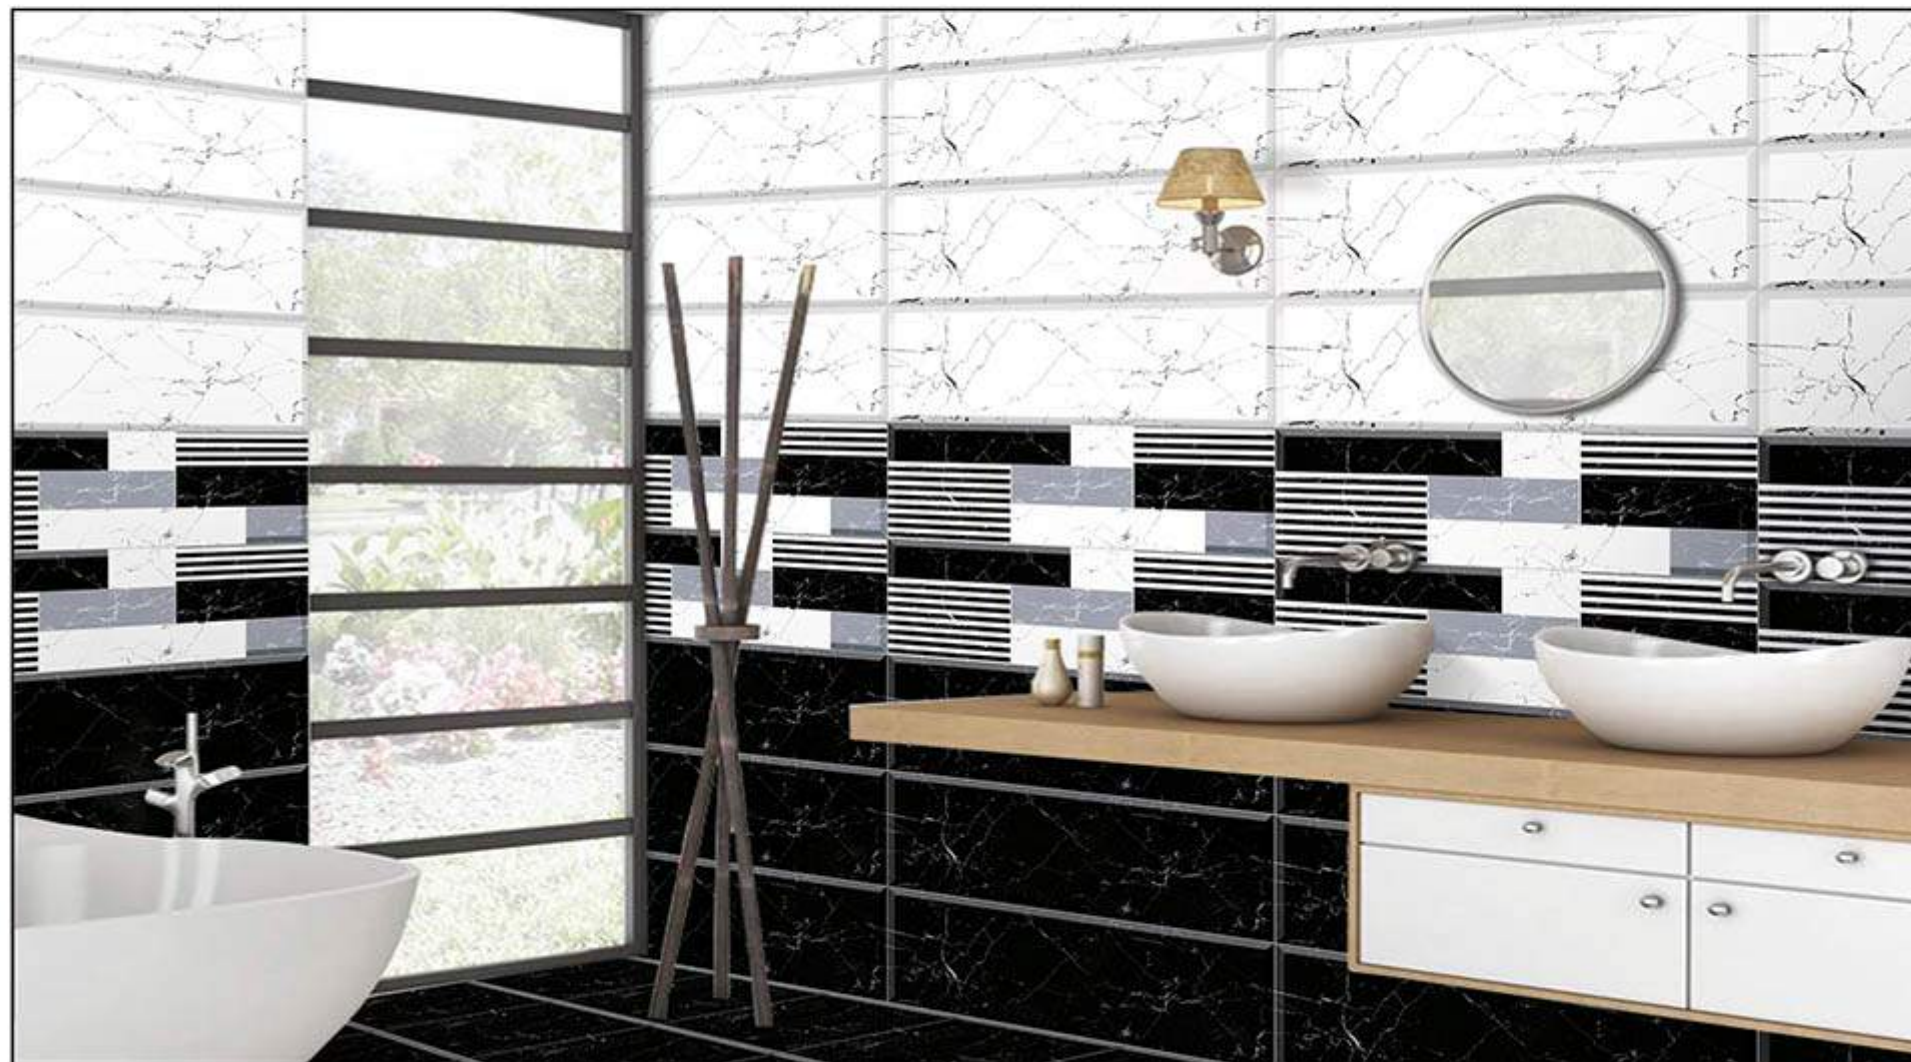

WALL
APPLICATION

HD DIGITAL
PRINTING

RANDOM
EFFECTS

GLOSSY

750x250 mm DIGITAL WALL TILES