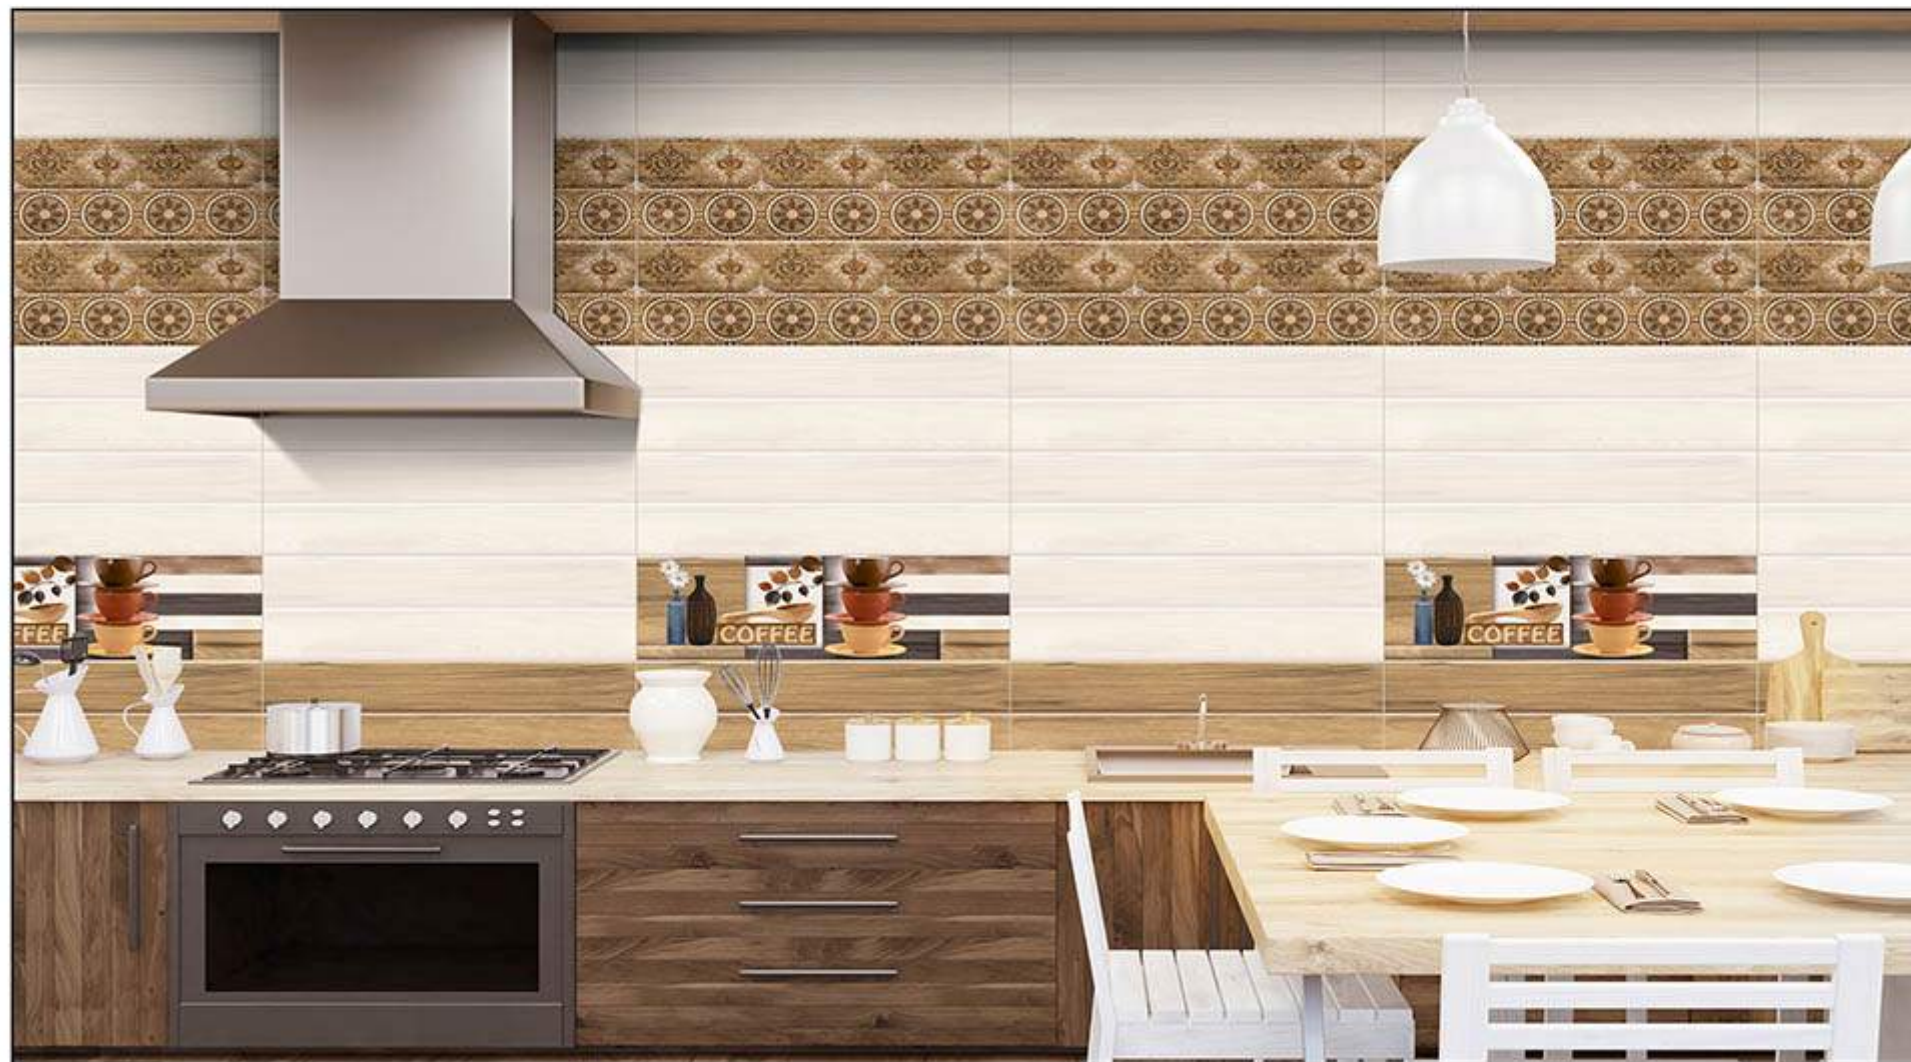

WALL
APPLICATION

HD DIGITAL
PRINTING

RANDOM
EFFECTS

GLOSSY

750x250 mm DIGITAL WALL TILES