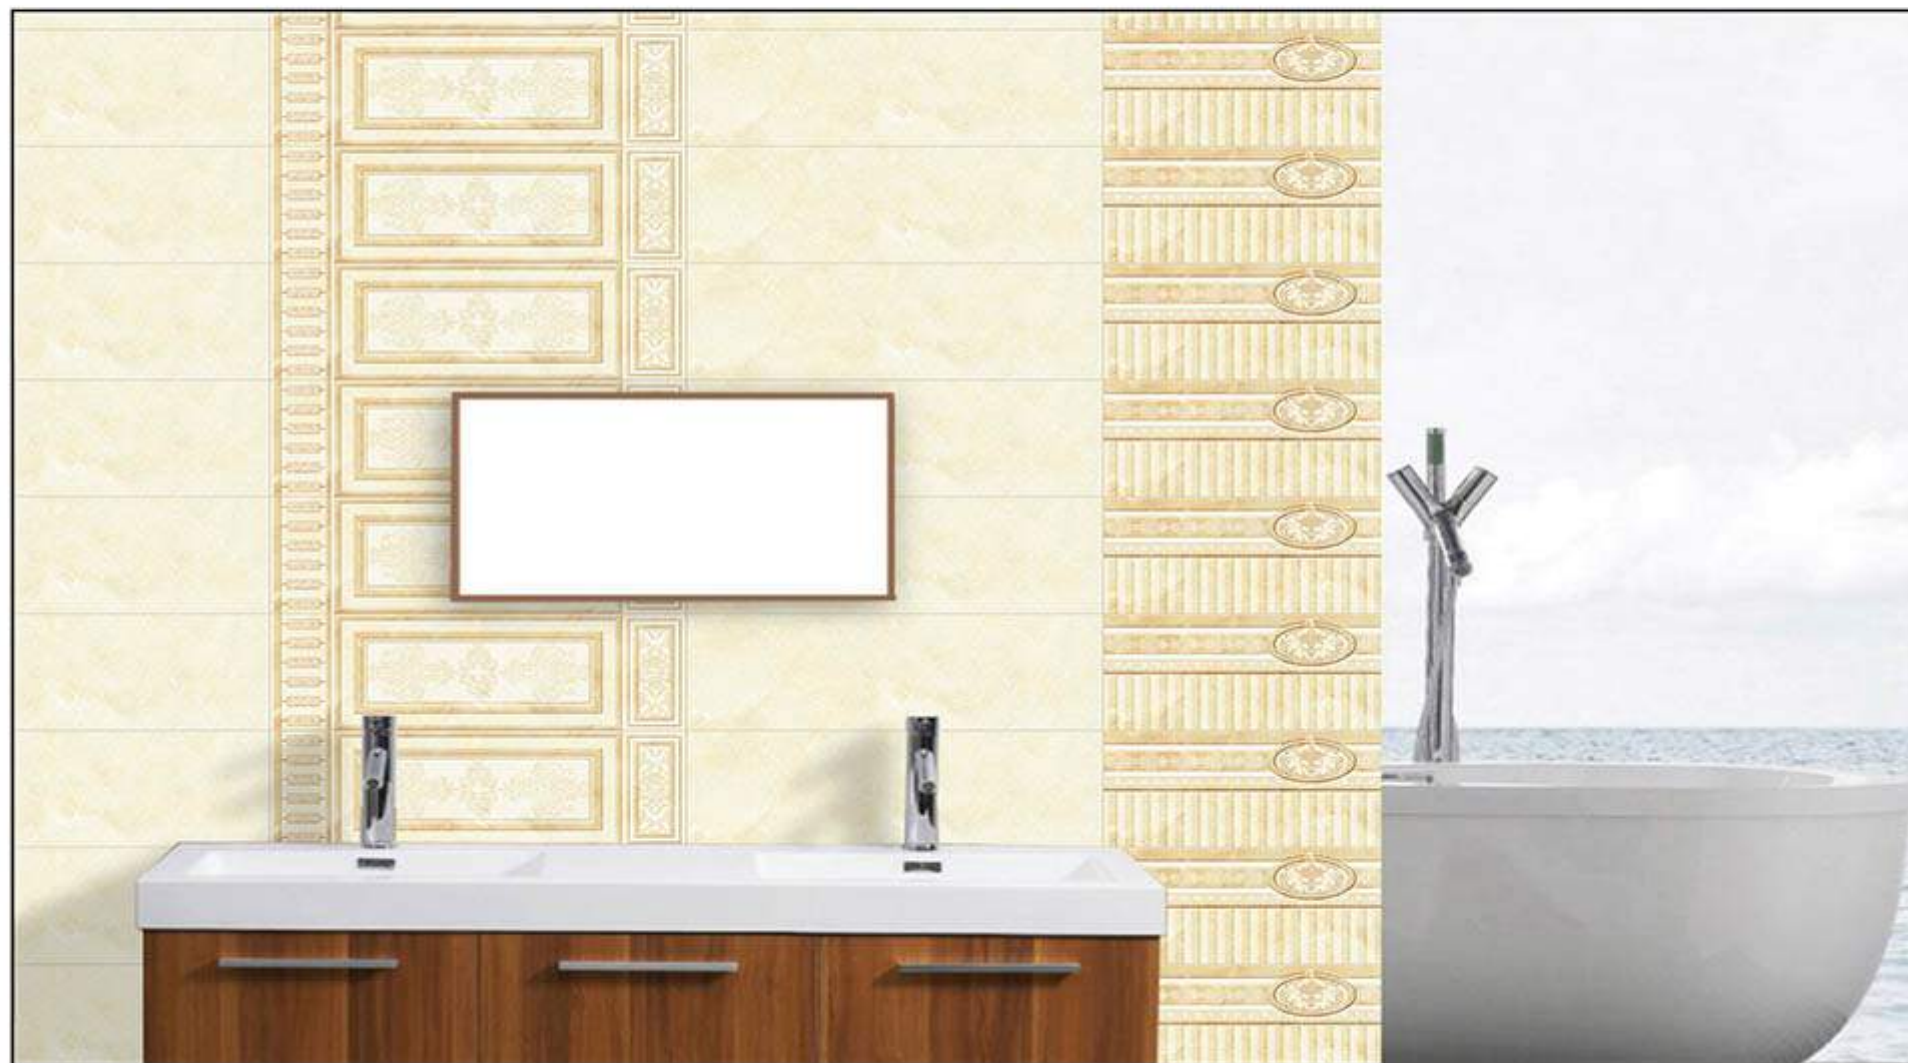

WALL
APPLICATION

HD DIGITAL
PRINTING

RANDOM
EFFECTS

GLOSSY

750x250 mm DIGITAL WALL TILES