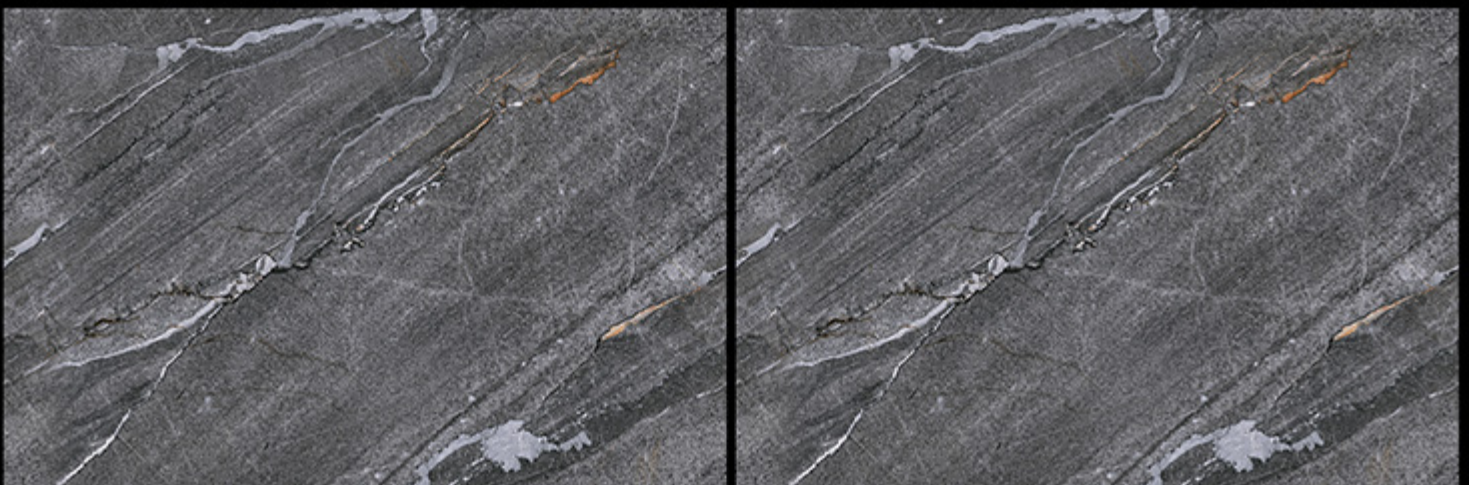

GLOSSY SERIES

5344

LT

HL

HL

DK

300x450mm
DIGITAL WALL TILES