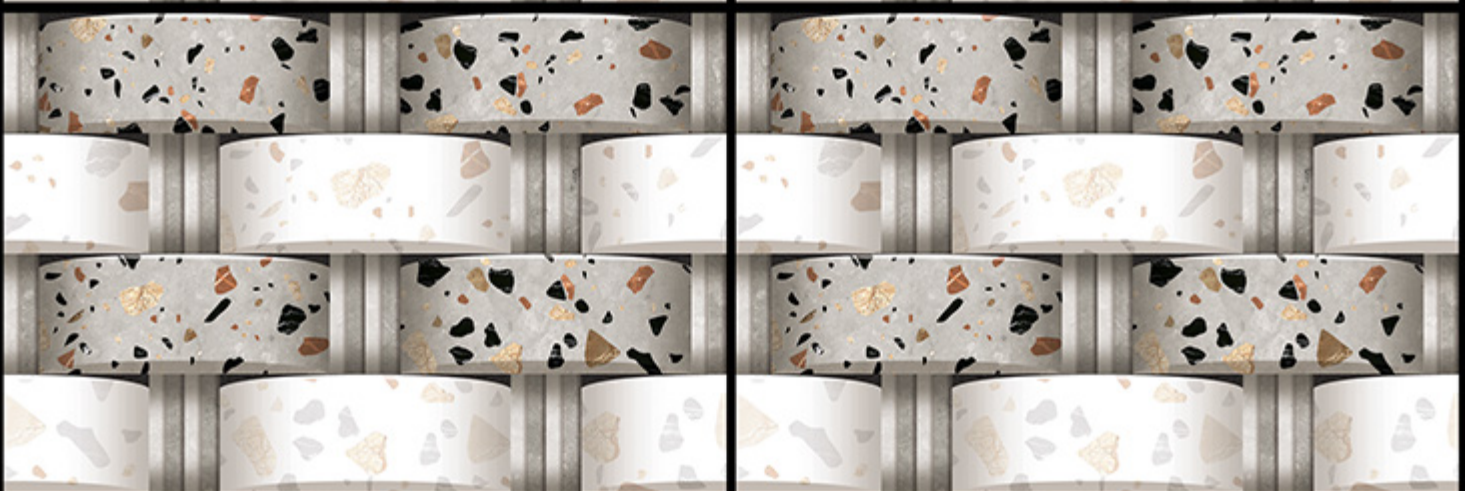

GLOSSY SERIES

5376

LT

HL

HL

DK

300x450mm
DIGITAL WALL TILES