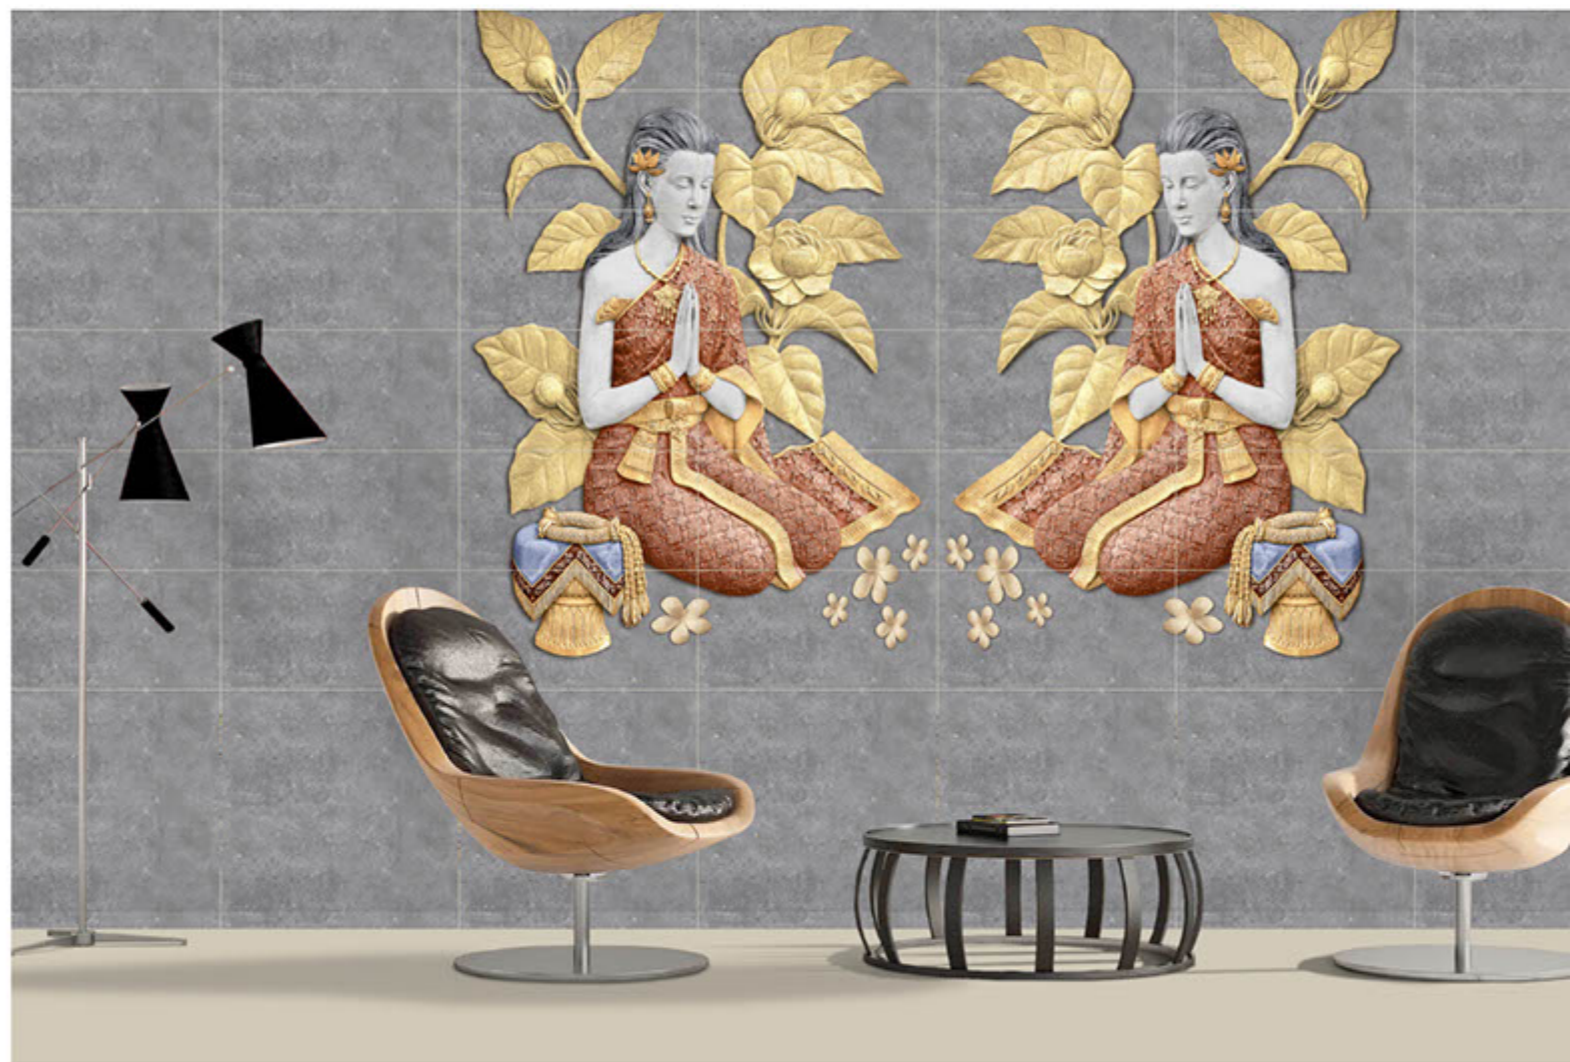

300x600 mm
DIGITAL WALL TILES