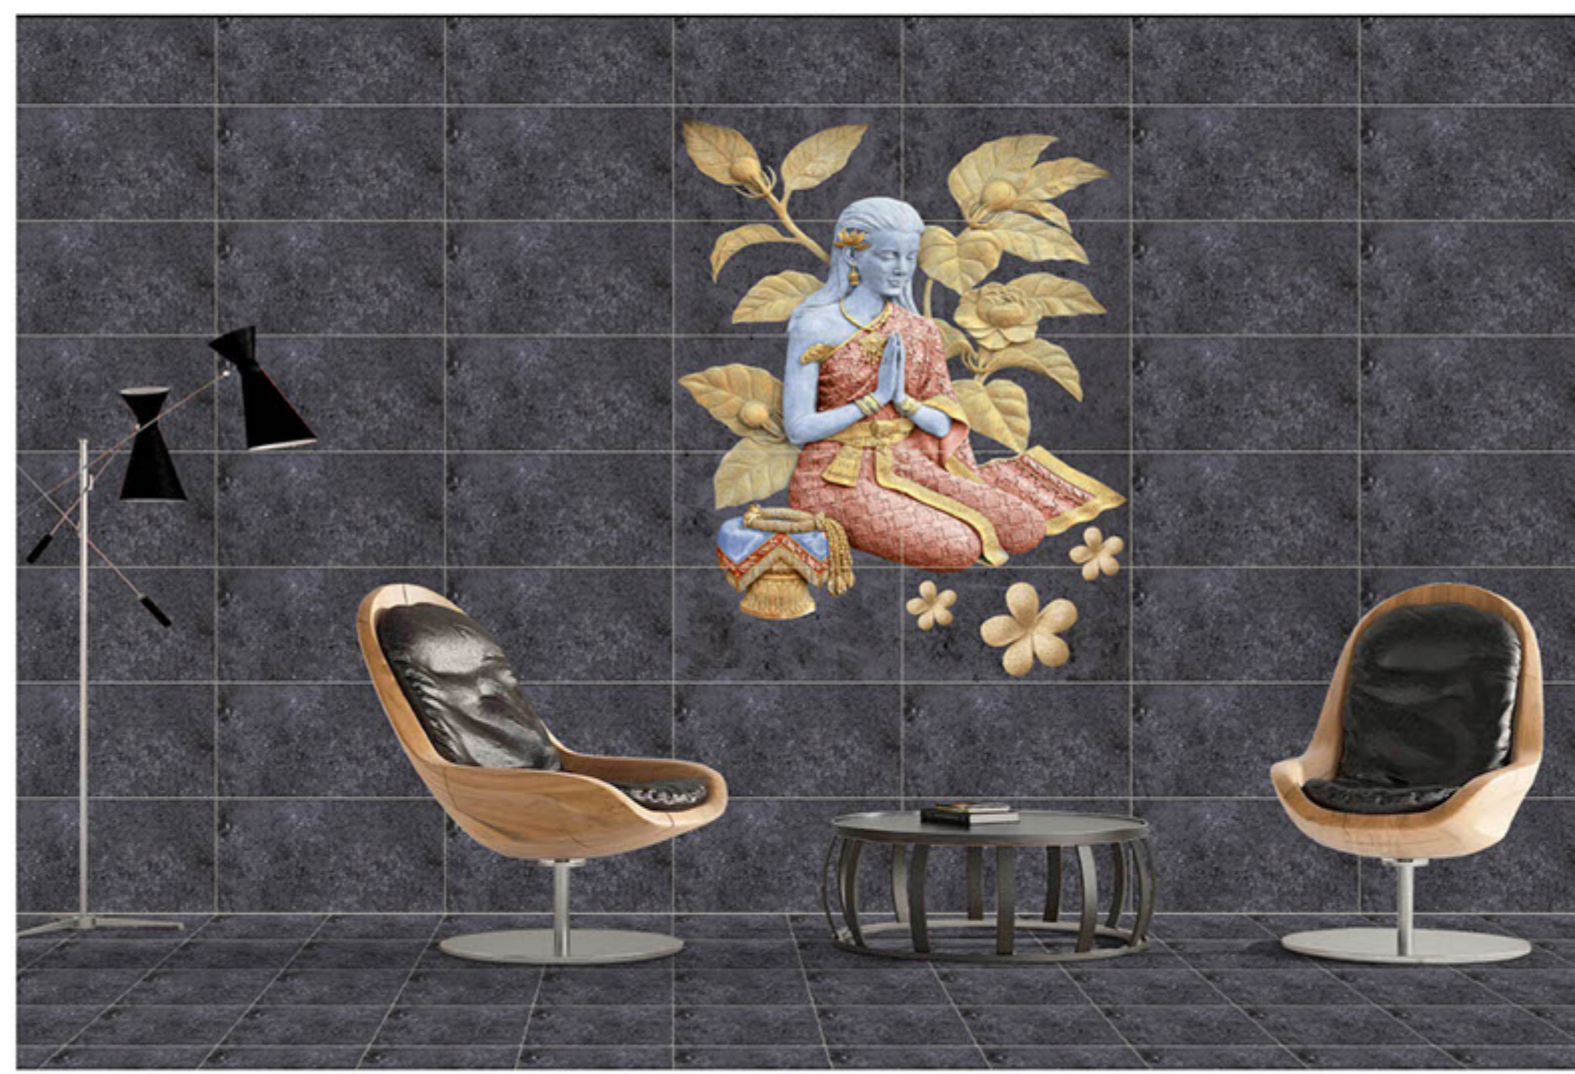

3402-HL-F

- WALL APPLICATION
- HD DIGITAL PRINTING
- RANDOM EFFECTS
- MATT

300x600 mm
DIGITAL WALL TILES

3430-HL (10 PIC)

3430-D

300x600 mm DIGITAL WALL TILES

3447 HL_A

3447 HL_B