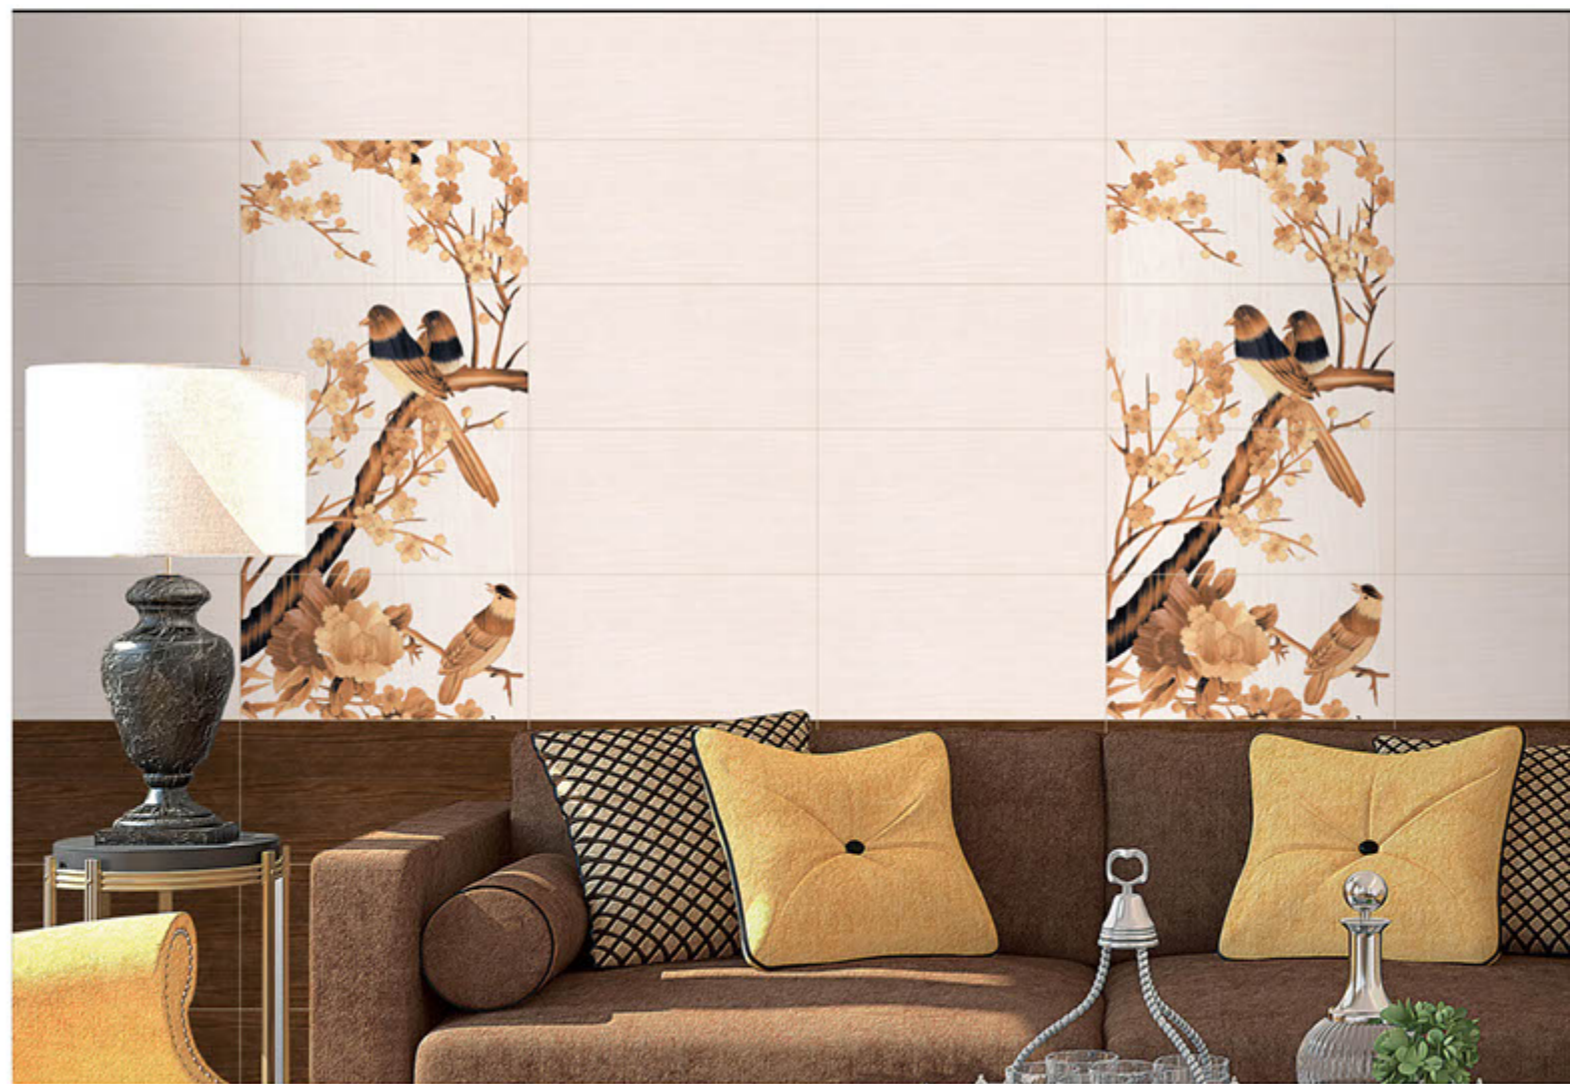

1795-D

300x600 mm  
DIGITAL WALL TILES

1796-HL-A/B/C/D

1796-L

1796-D

WALL APPLICATION | HD DIGITAL PRINTING | RANDOM EFFECTS | GLOSSY

300x600 mm  
DIGITAL WALL TILES

1797-POSTER-(6 pic)