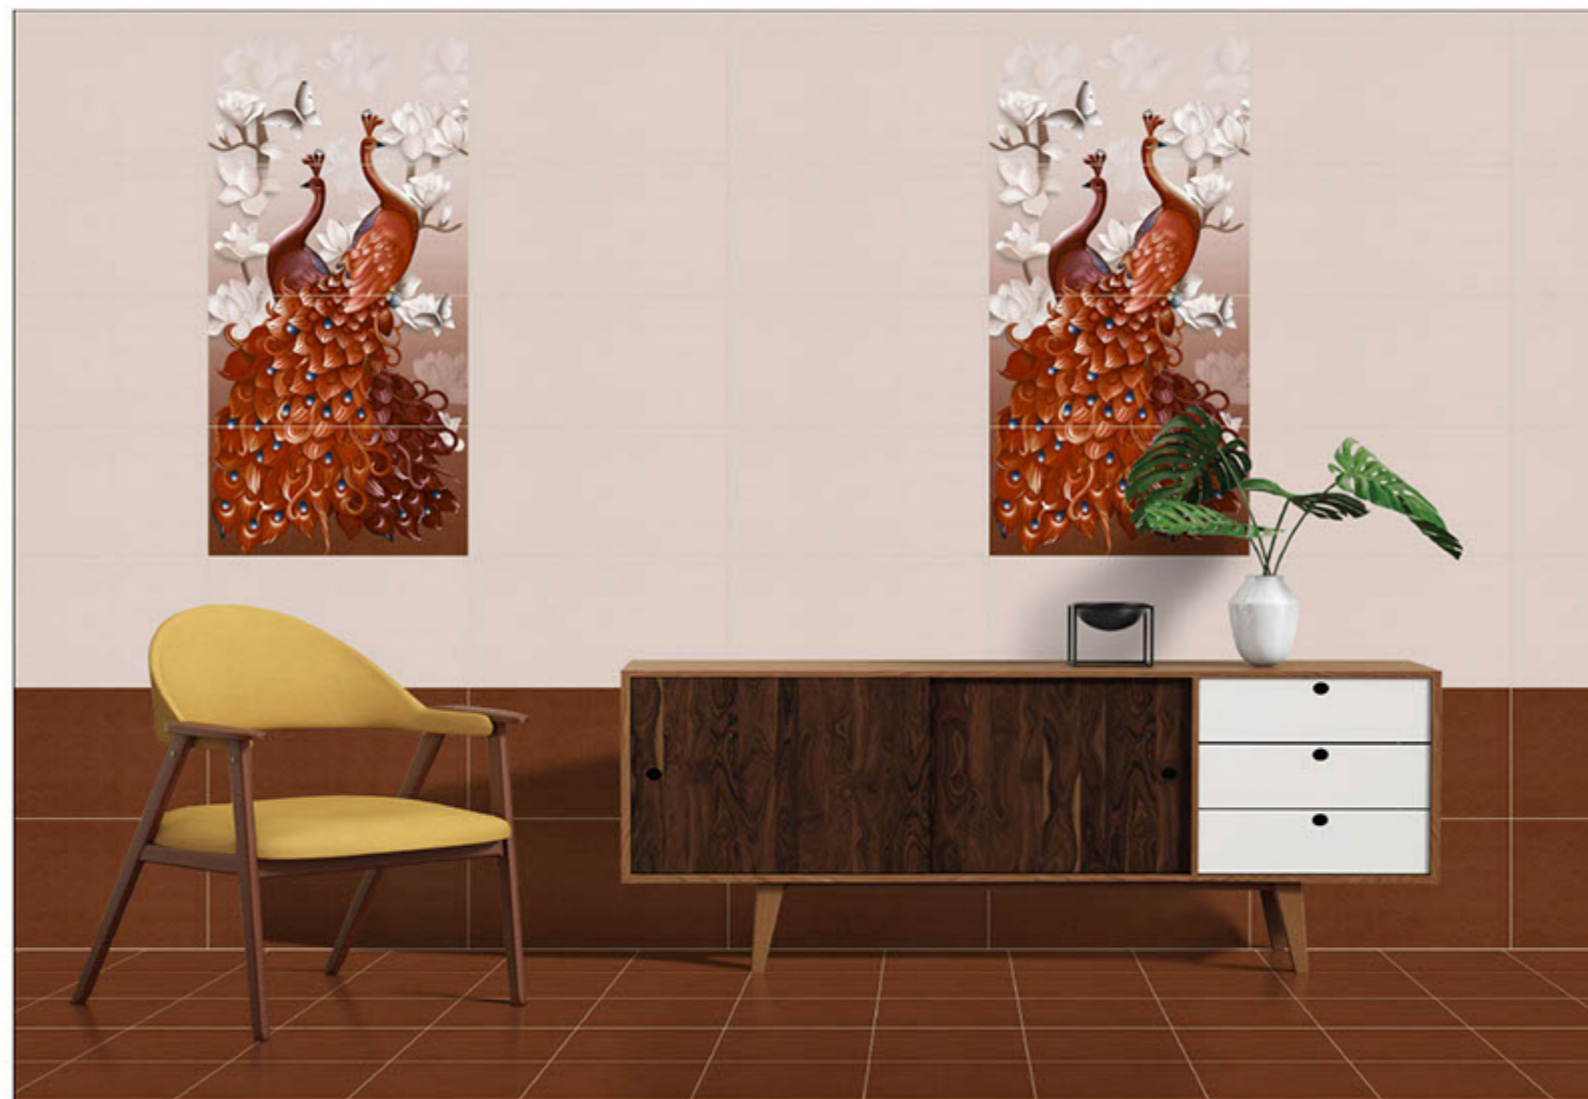

1795-D

300x600 mm  
DIGITAL WALL TILES

1796-HL-A/B/C/D

1796-L

1796-D

WALL APPLICATION | HD DIGITAL PRINTING | RANDOM EFFECTS | GLOSSY

300x600 mm  
DIGITAL WALL TILES

1797-POSTER-(6 pic)