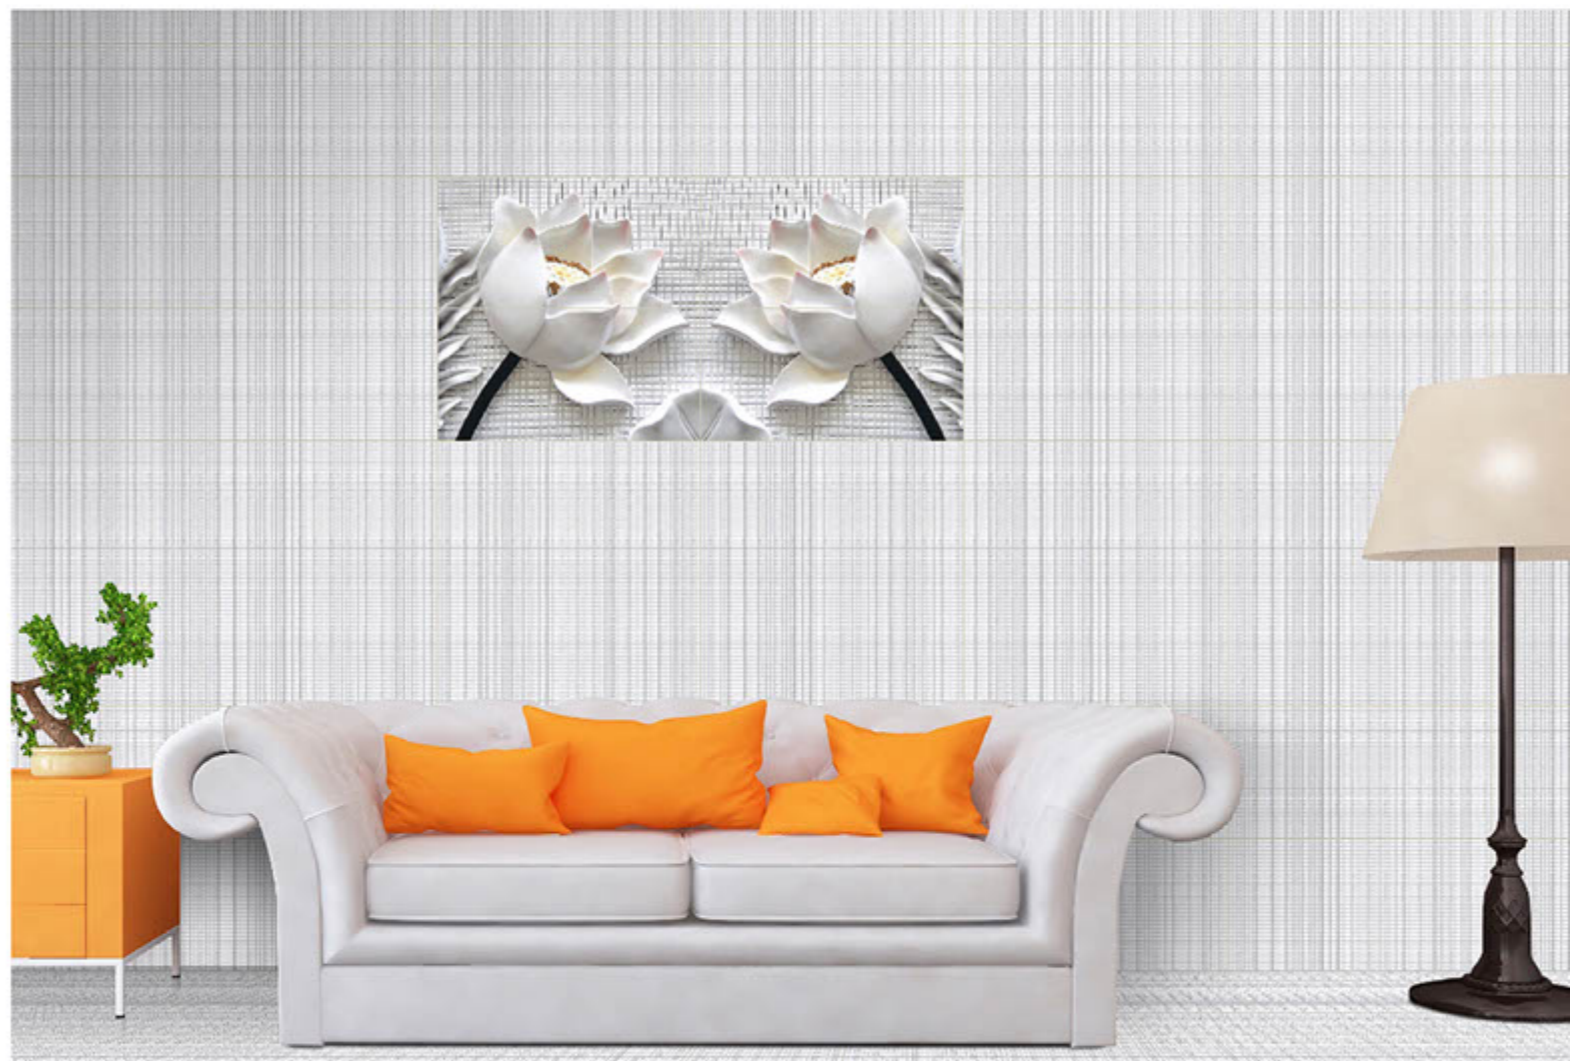

300x600 mm
DIGITAL WALL TILES