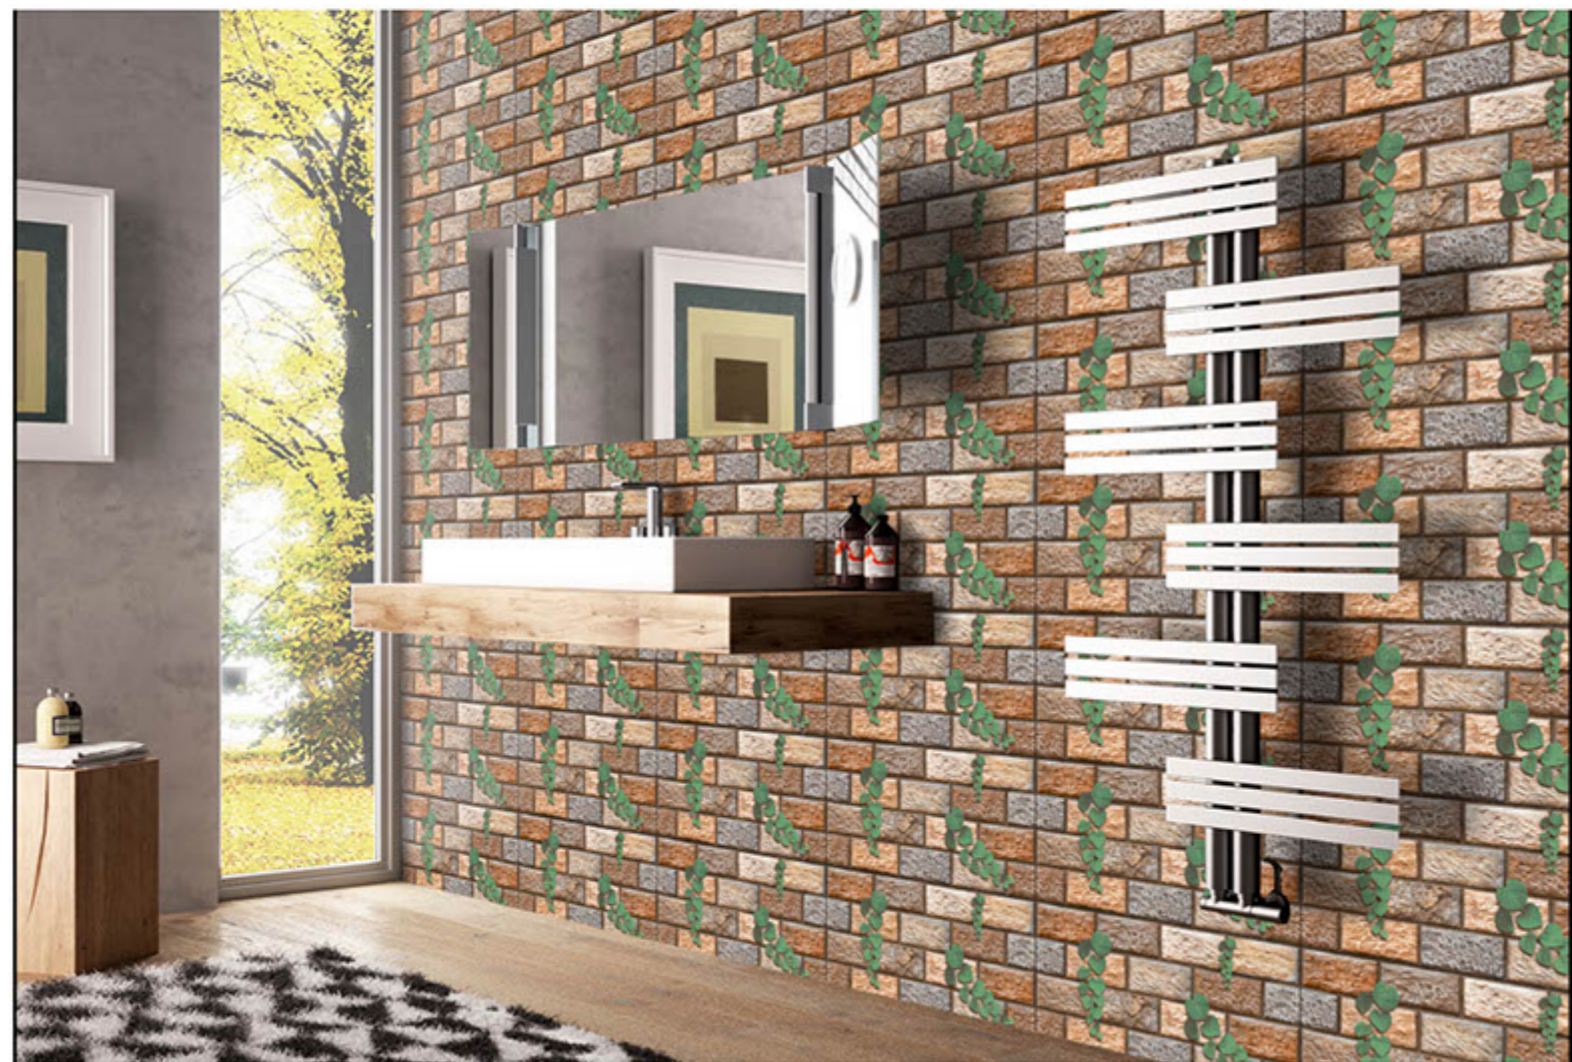

# 300x600 mm DIGITAL WALL TILES

216

**300x600 mm**  
DIGITAL WALL TILES

215

WALL  
APPLICATION

HD DIGITAL  
PRINTING

RANDOM  
EFFECTS

MATT