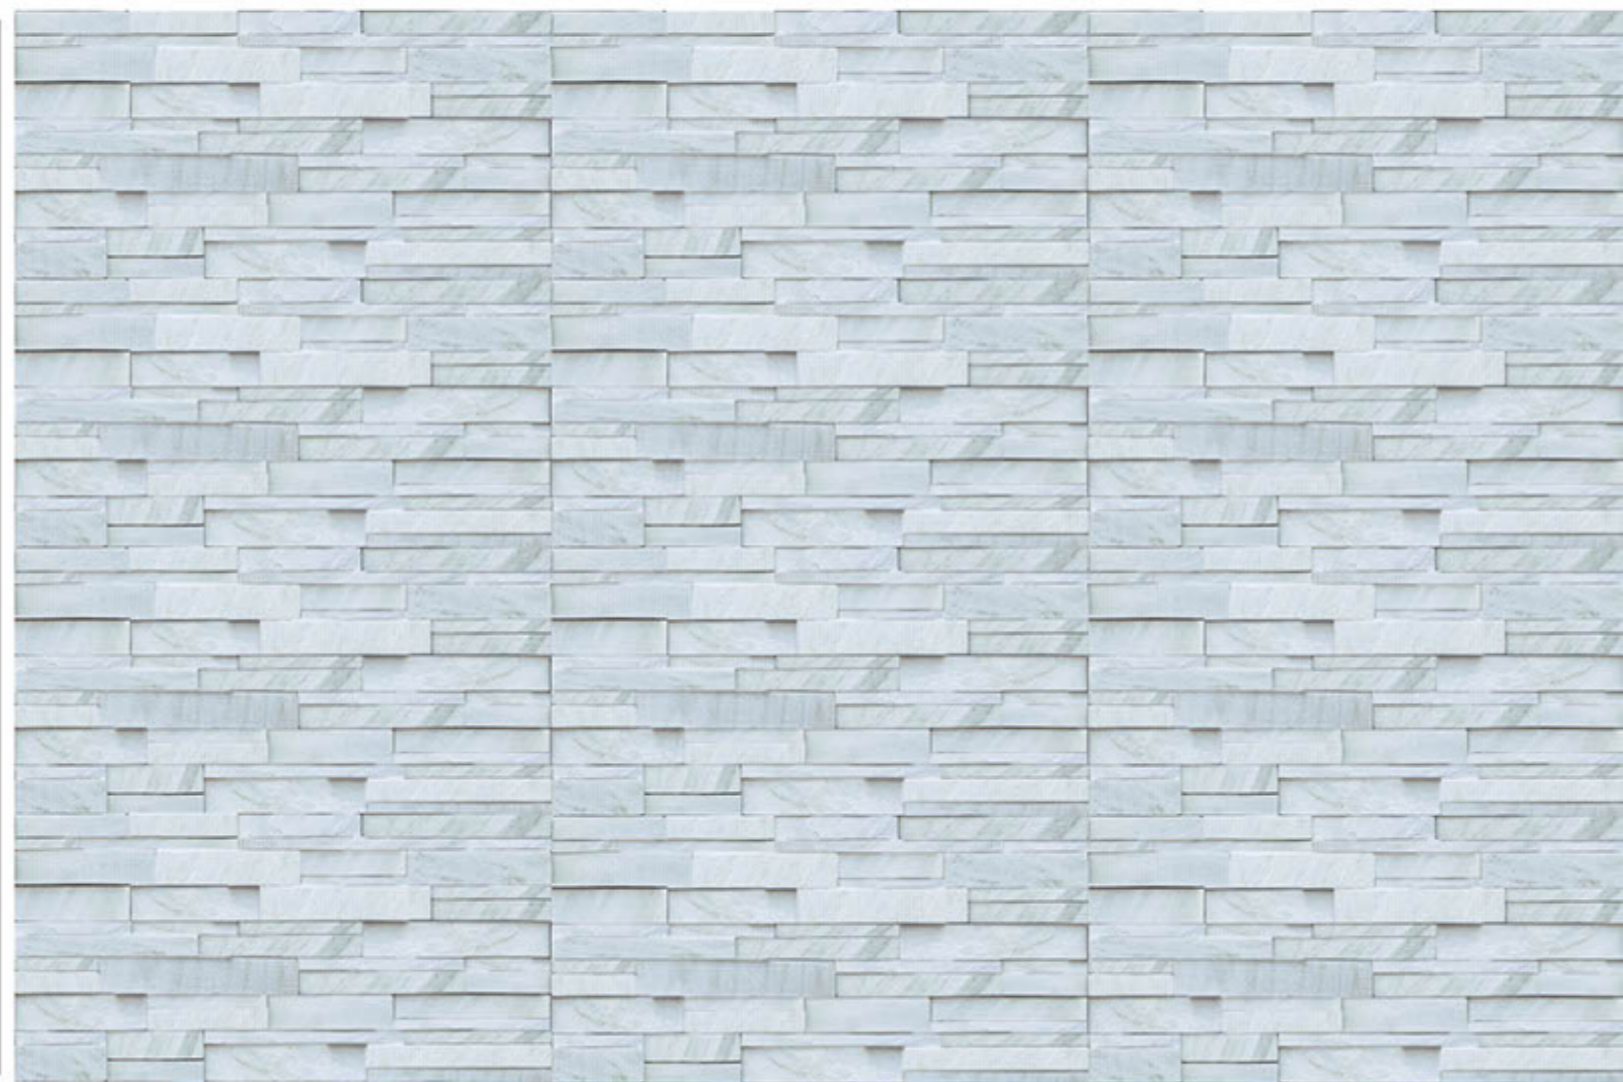

300x600 mm
DIGITAL WALL TILES

194