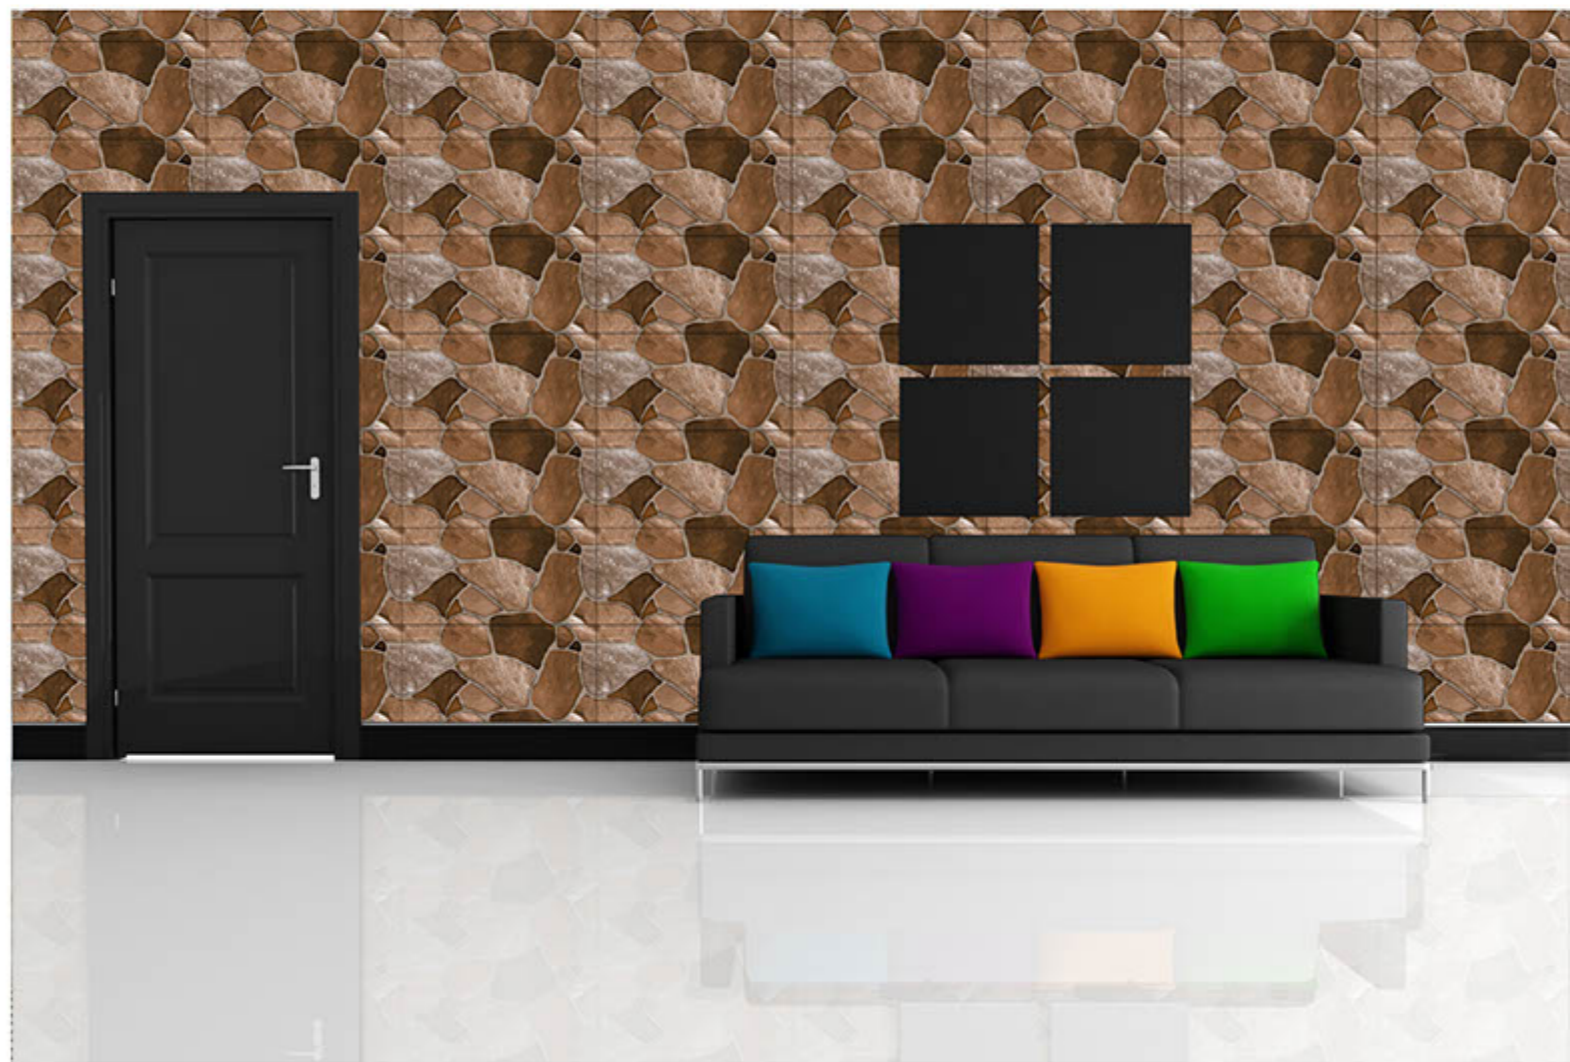

WALL
APPLICATION

HD DIGITAL
PRINTING

RANDOM
EFFECTS

MATT

300x600 mm
DIGITAL WALL TILES

133