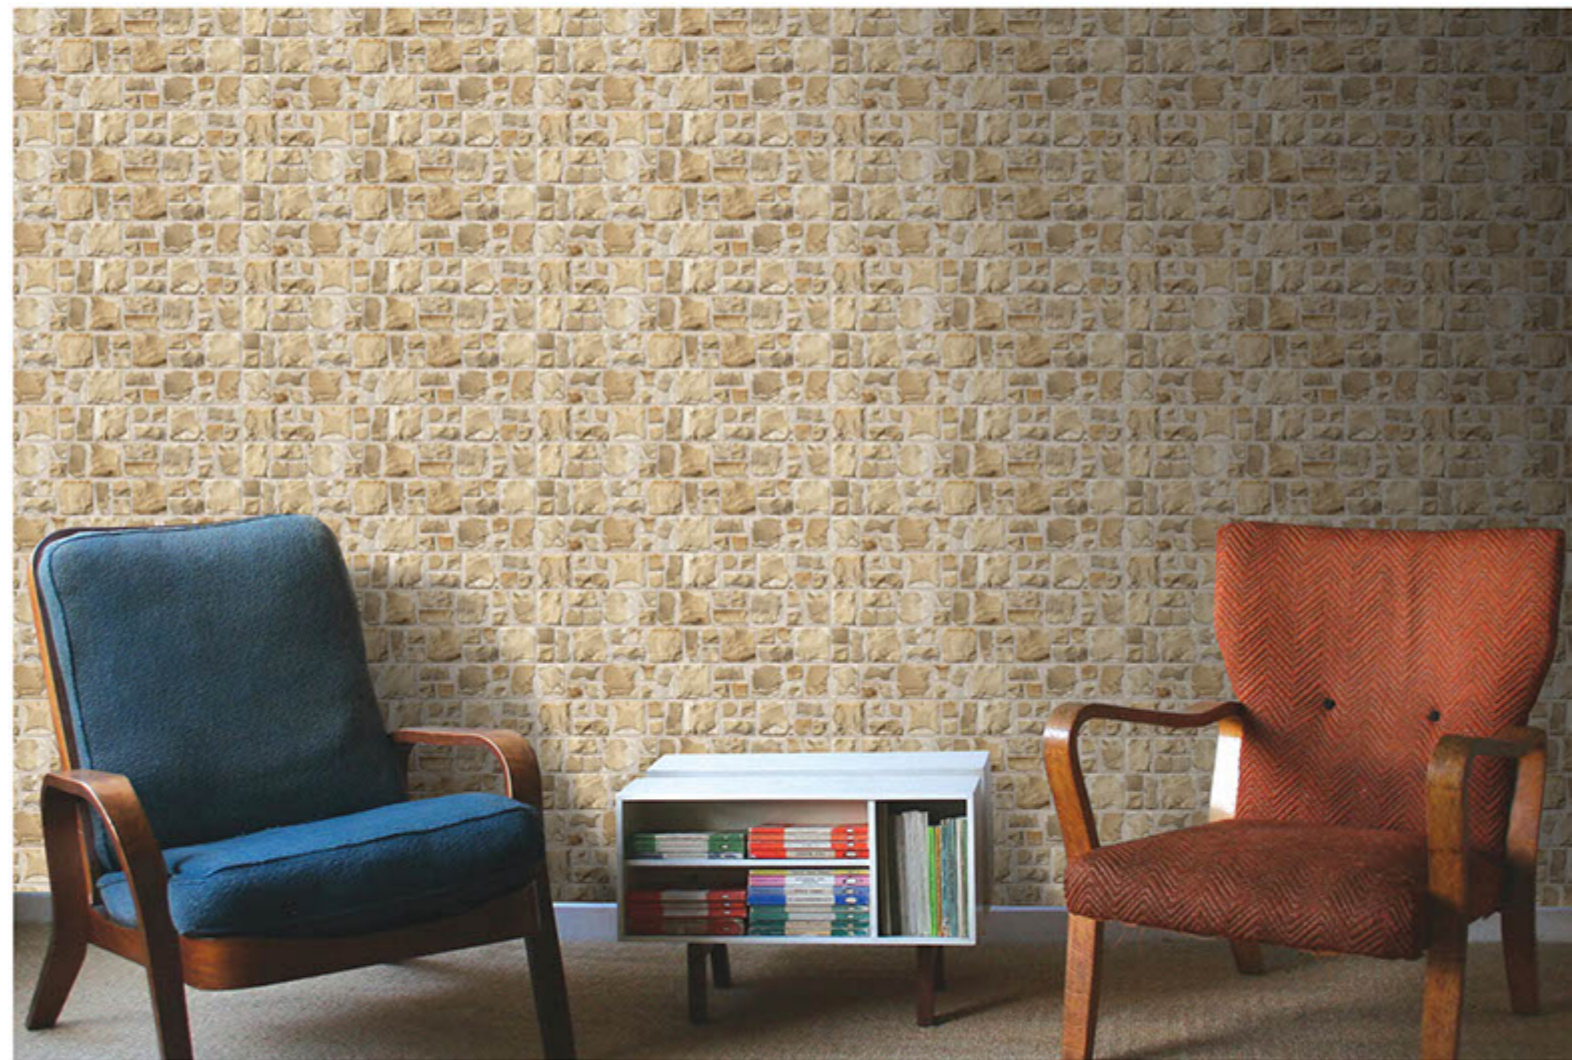

WALL
APPLICATION

HD DIGITAL
PRINTING

RANDOM
EFFECTS

MATT

300x600 mm DIGITAL WALL TILES

160