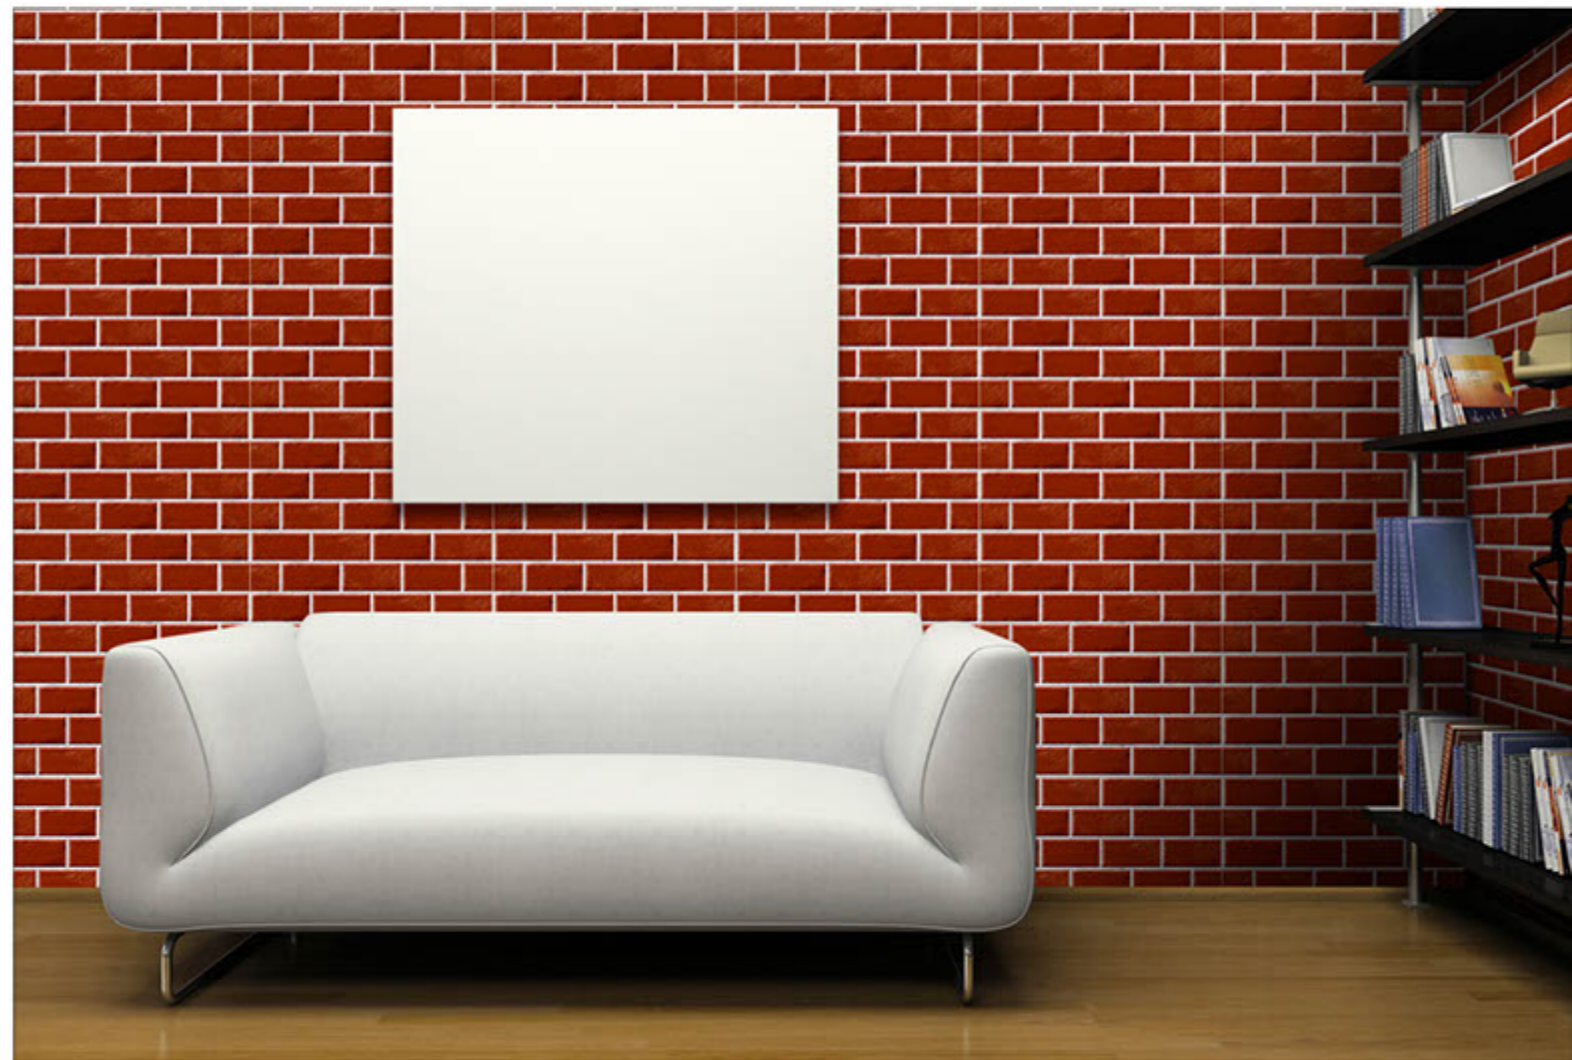

WALL
APPLICATION

HD DIGITAL
PRINTING

RANDOM
EFFECTS

MATT

300x600 mm
DIGITAL WALL TILES

214