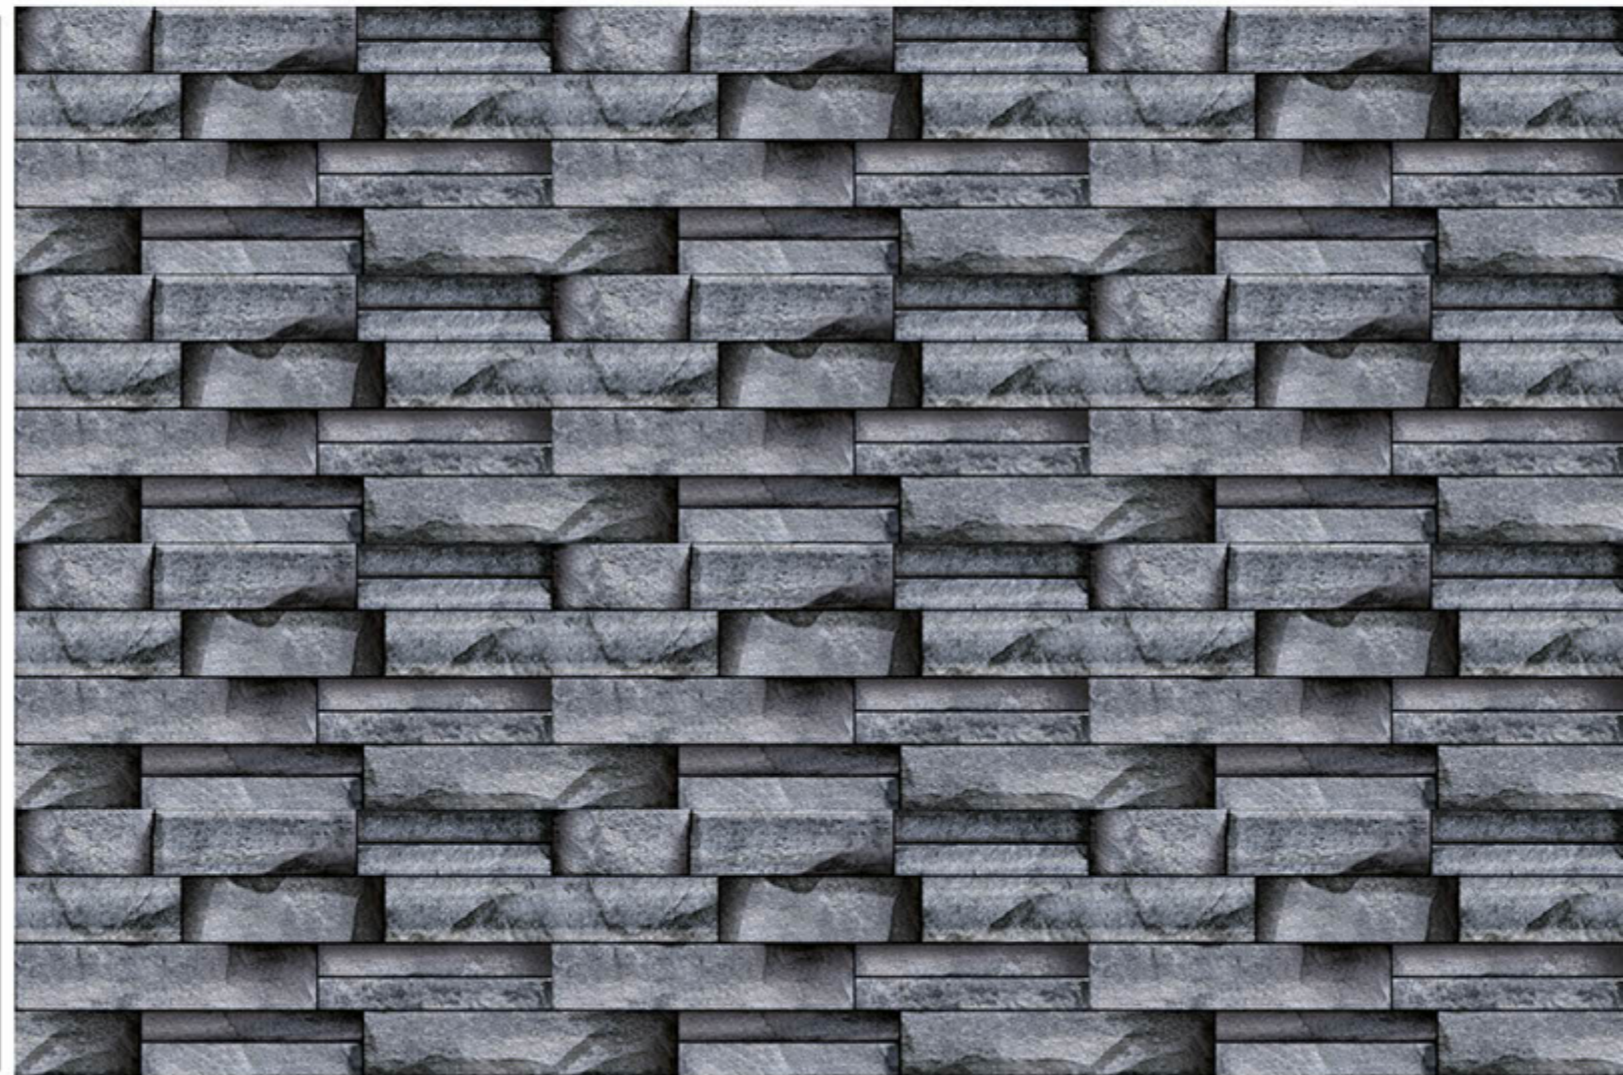

WALL
APPLICATION

HD DIGITAL
PRINTING

RANDOM
EFFECTS

MATT

300x600 mm
DIGITAL WALL TILES

186