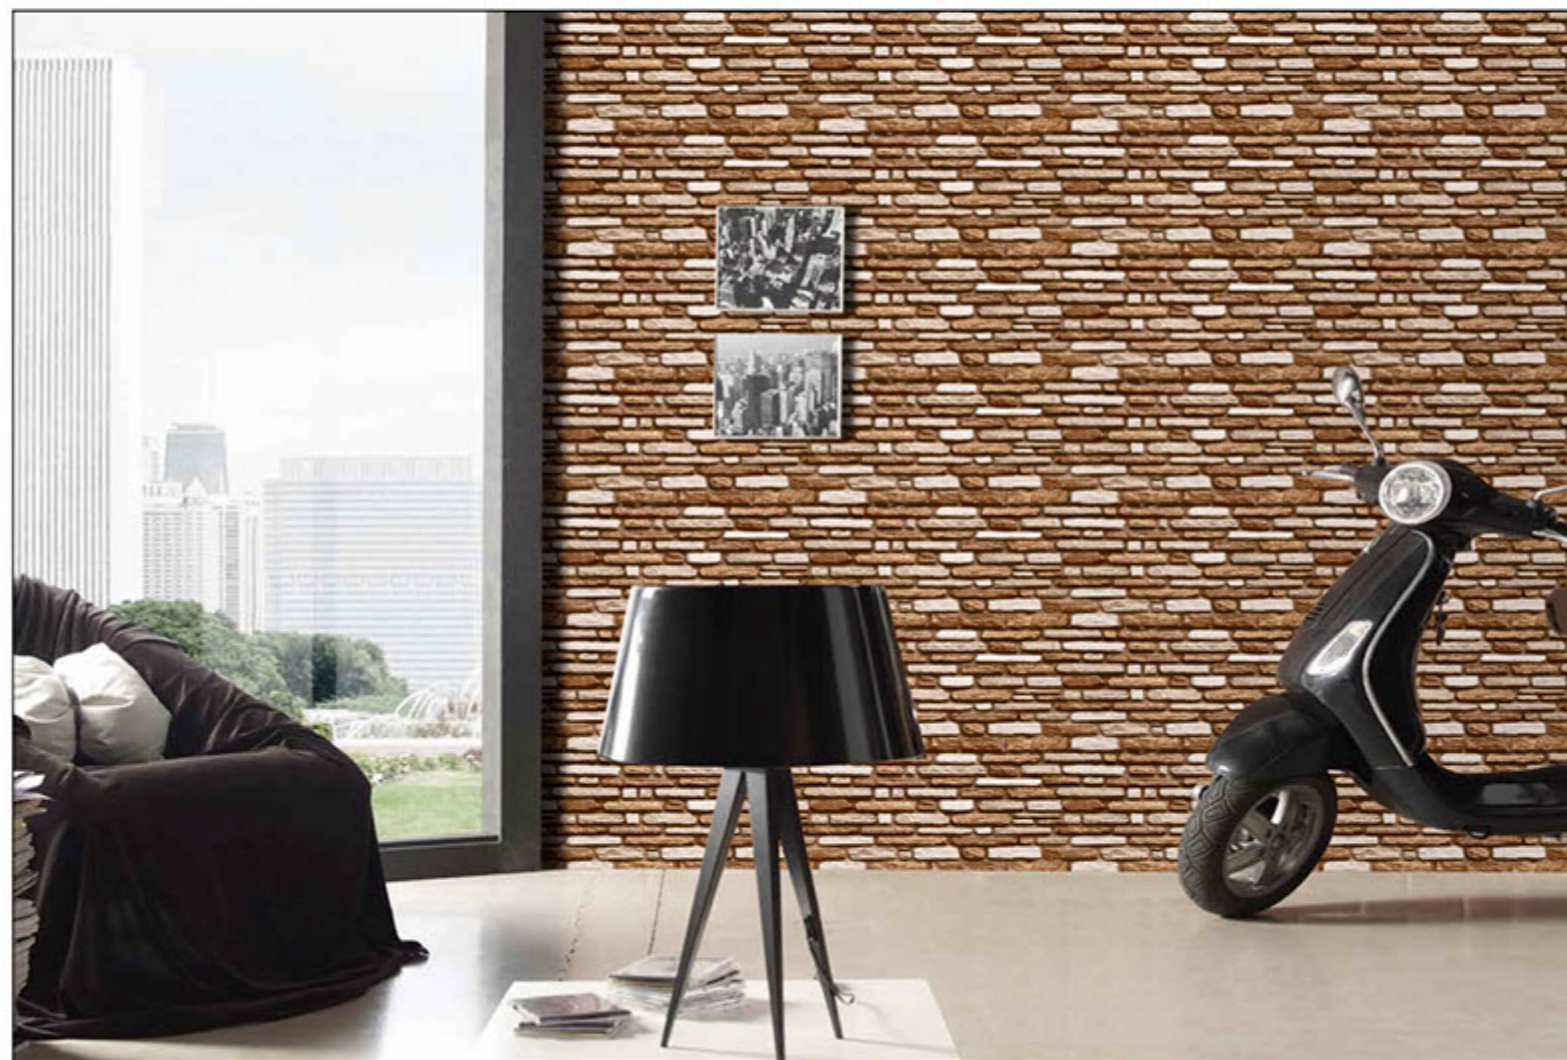

# 300x600 mm DIGITAL WALL TILES

170

**300x600 mm**  
DIGITAL WALL TILES

169

**300x600 mm**  
DIGITAL WALL TILES

168

WALL  
APPLICATION

HD DIGITAL  
PRINTING