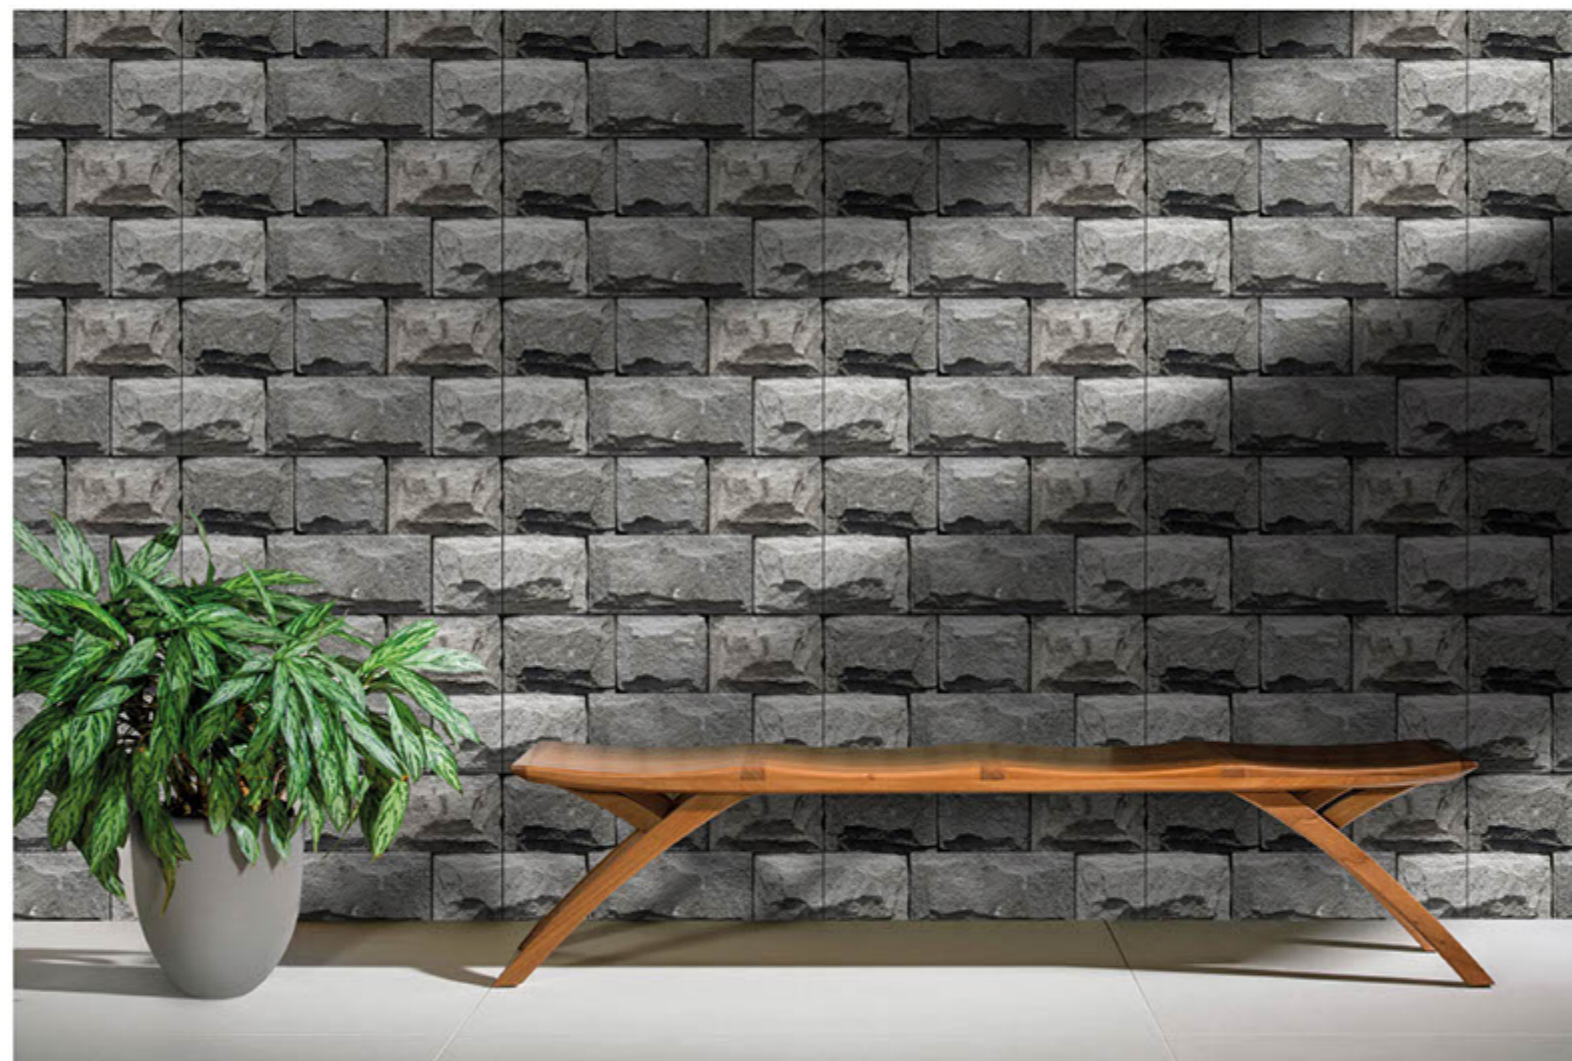

# 300x600 mm DIGITAL WALL TILES

225

300x600 mm  
DIGITAL WALL TILES

224

**300x600 mm**  
DIGITAL WALL TILES

223

WALL  
APPLICATION

HD DIGITAL  
PRINTING