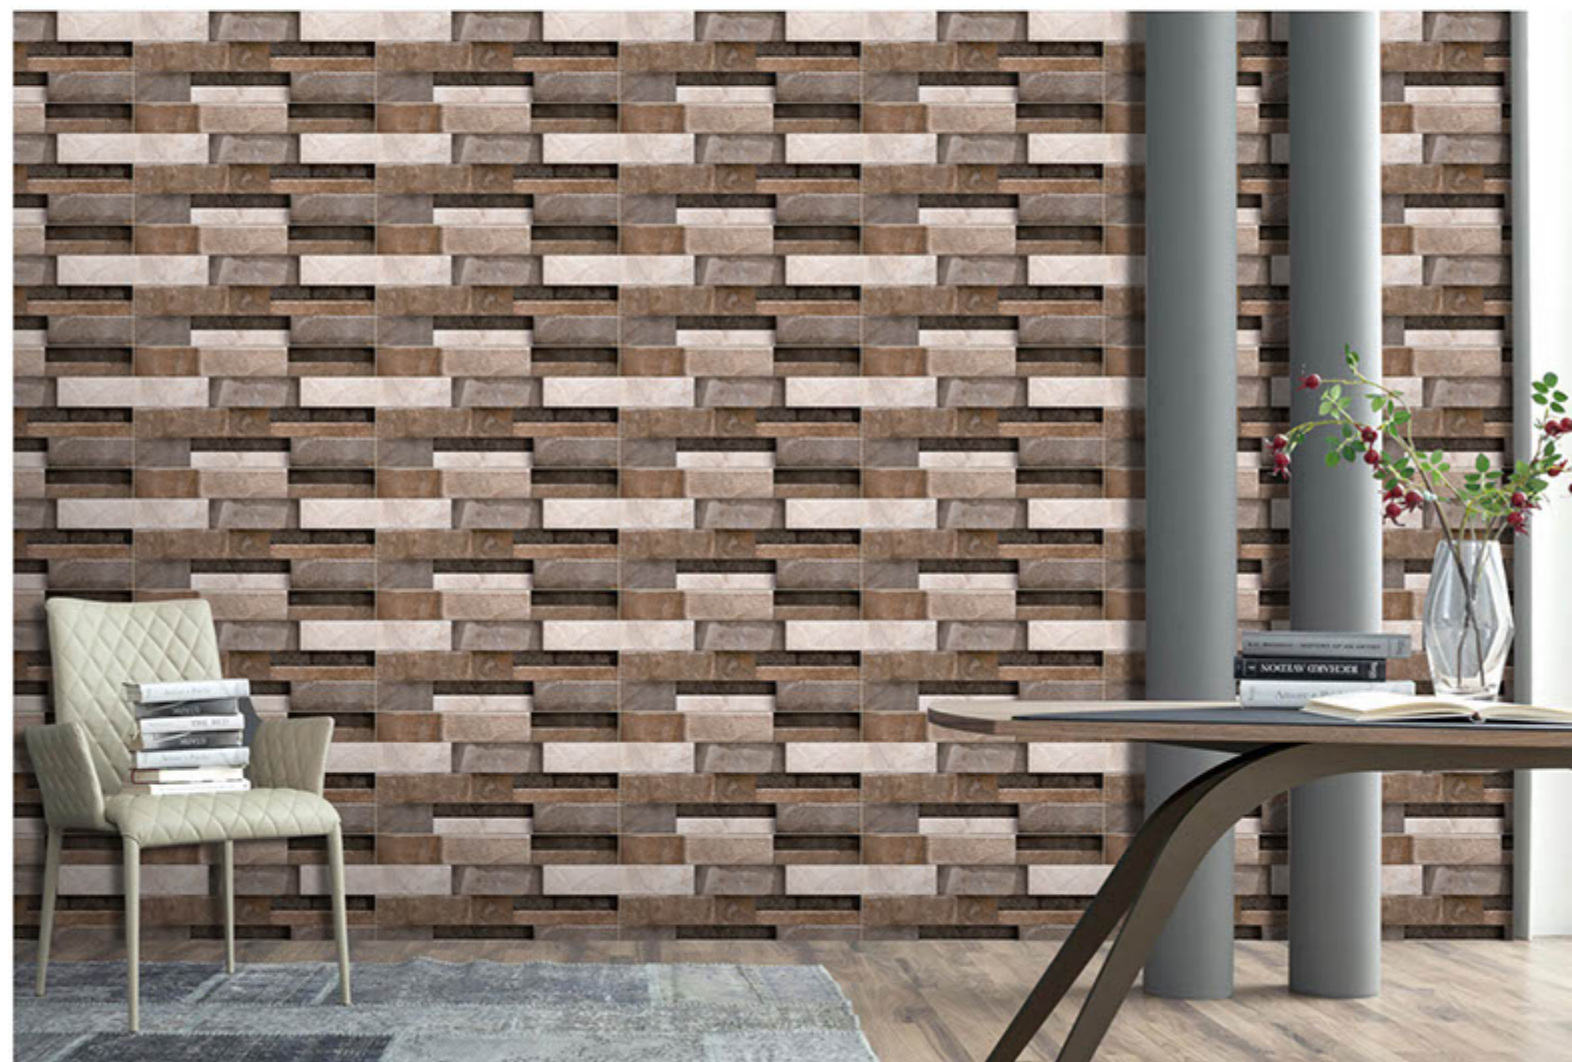

WALL  
APPLICATION

HD DIGITAL  
PRINTING

RANDOM  
EFFECTS

MATT

**300x600 mm**  
DIGITAL WALL TILES

134

WALL  
APPLICATION

HD DIGITAL  
PRINTING