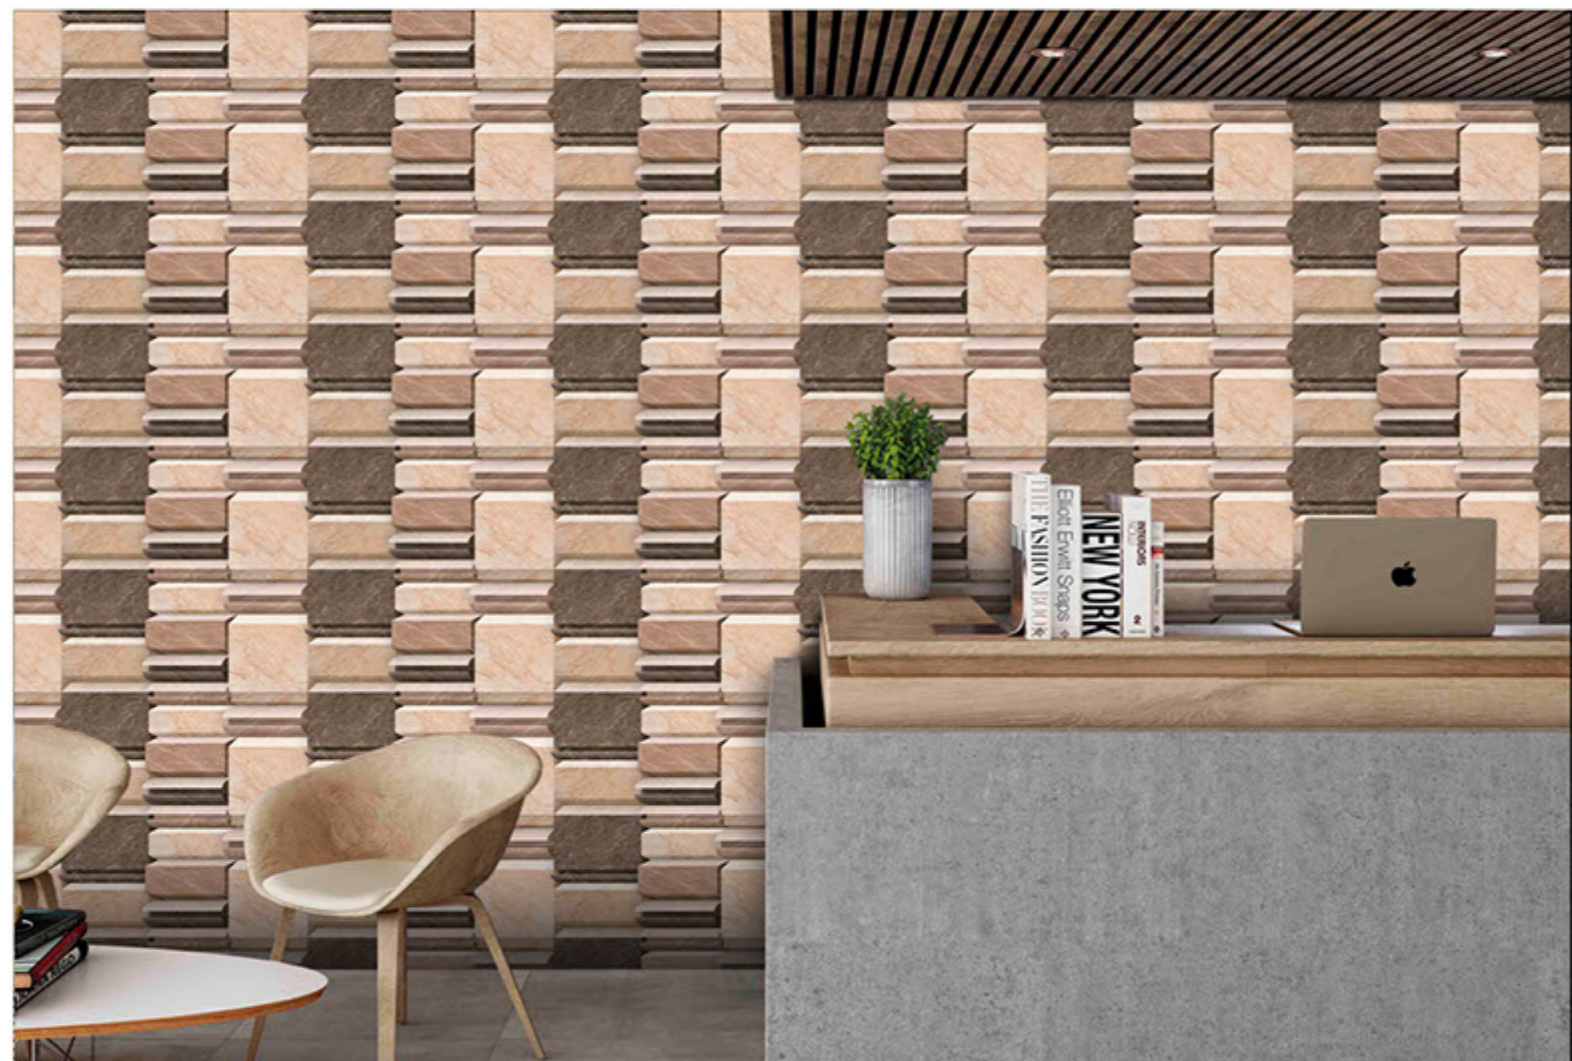

# 300x600 mm DIGITAL WALL TILES

103

**300x600 mm**  
DIGITAL WALL TILES

102

WALL APPLICATION | HD DIGITAL PRINTING | RANDOM T EFFECTS | MATT

300x600 mm  
DIGITAL WALL TILES

101