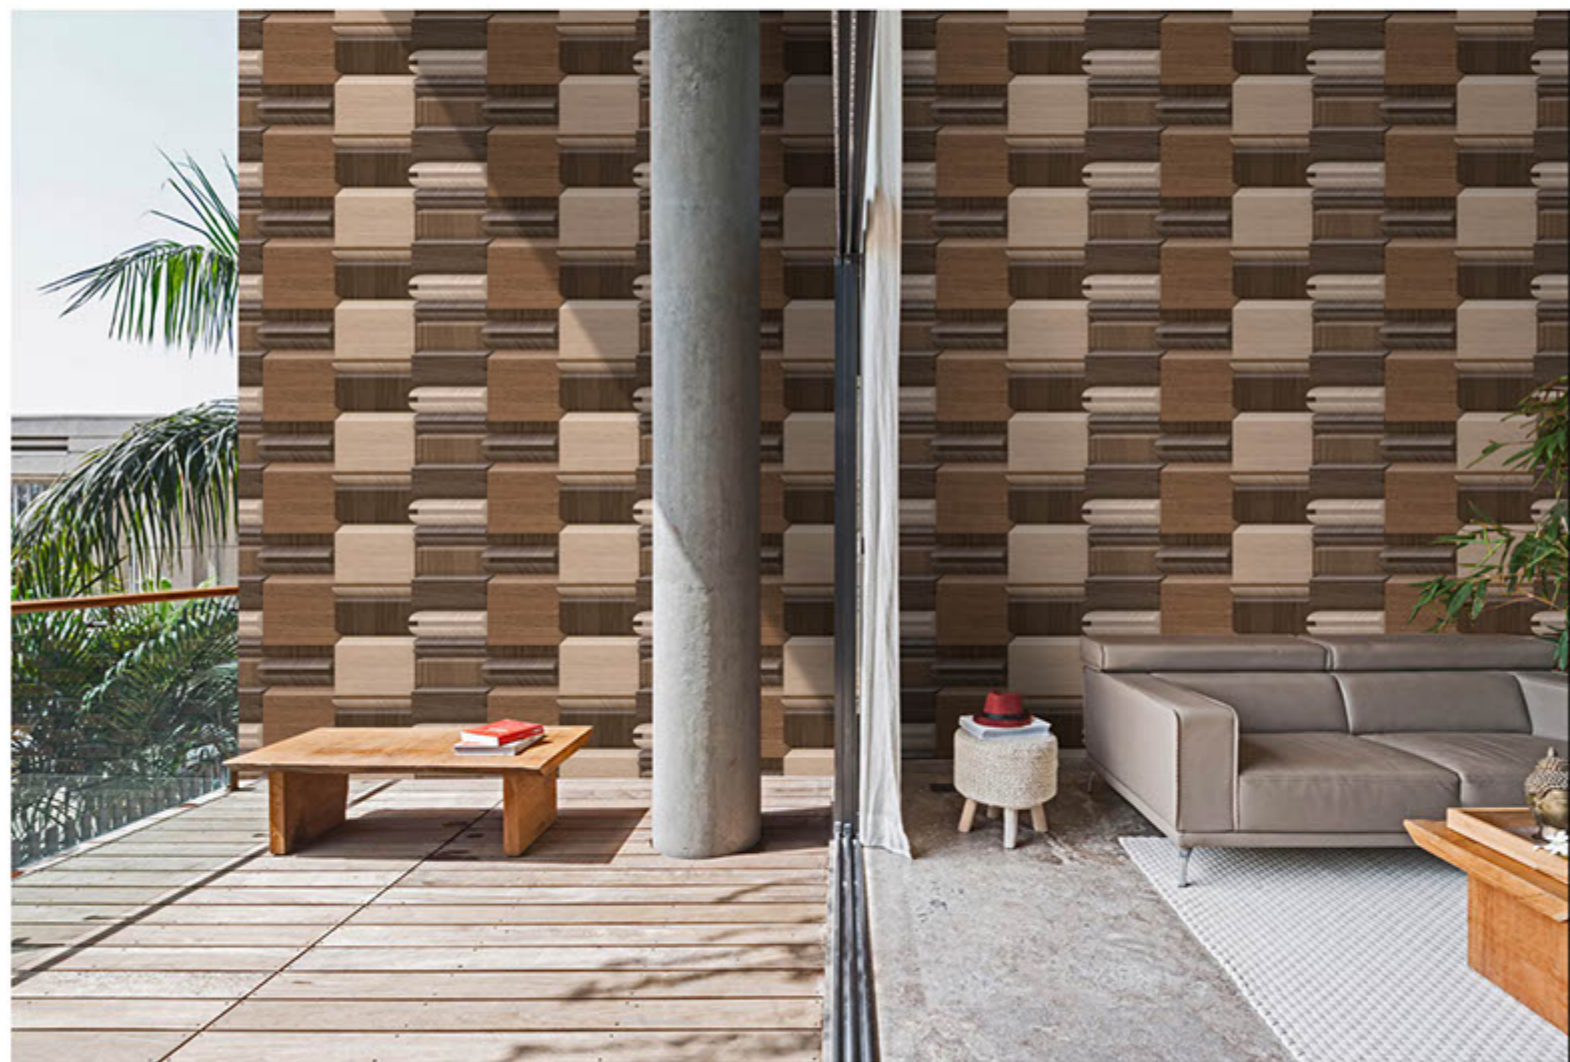

113

**300x600 mm**  
DIGITAL WALL TILES

107

WALL APPLICATION | HD DIGITAL PRINTING | RANDOM T EFFECTS | MATT

300x600 mm  
DIGITAL WALL TILES

106

**300x600 mm**  
DIGITAL WALL TILES

105