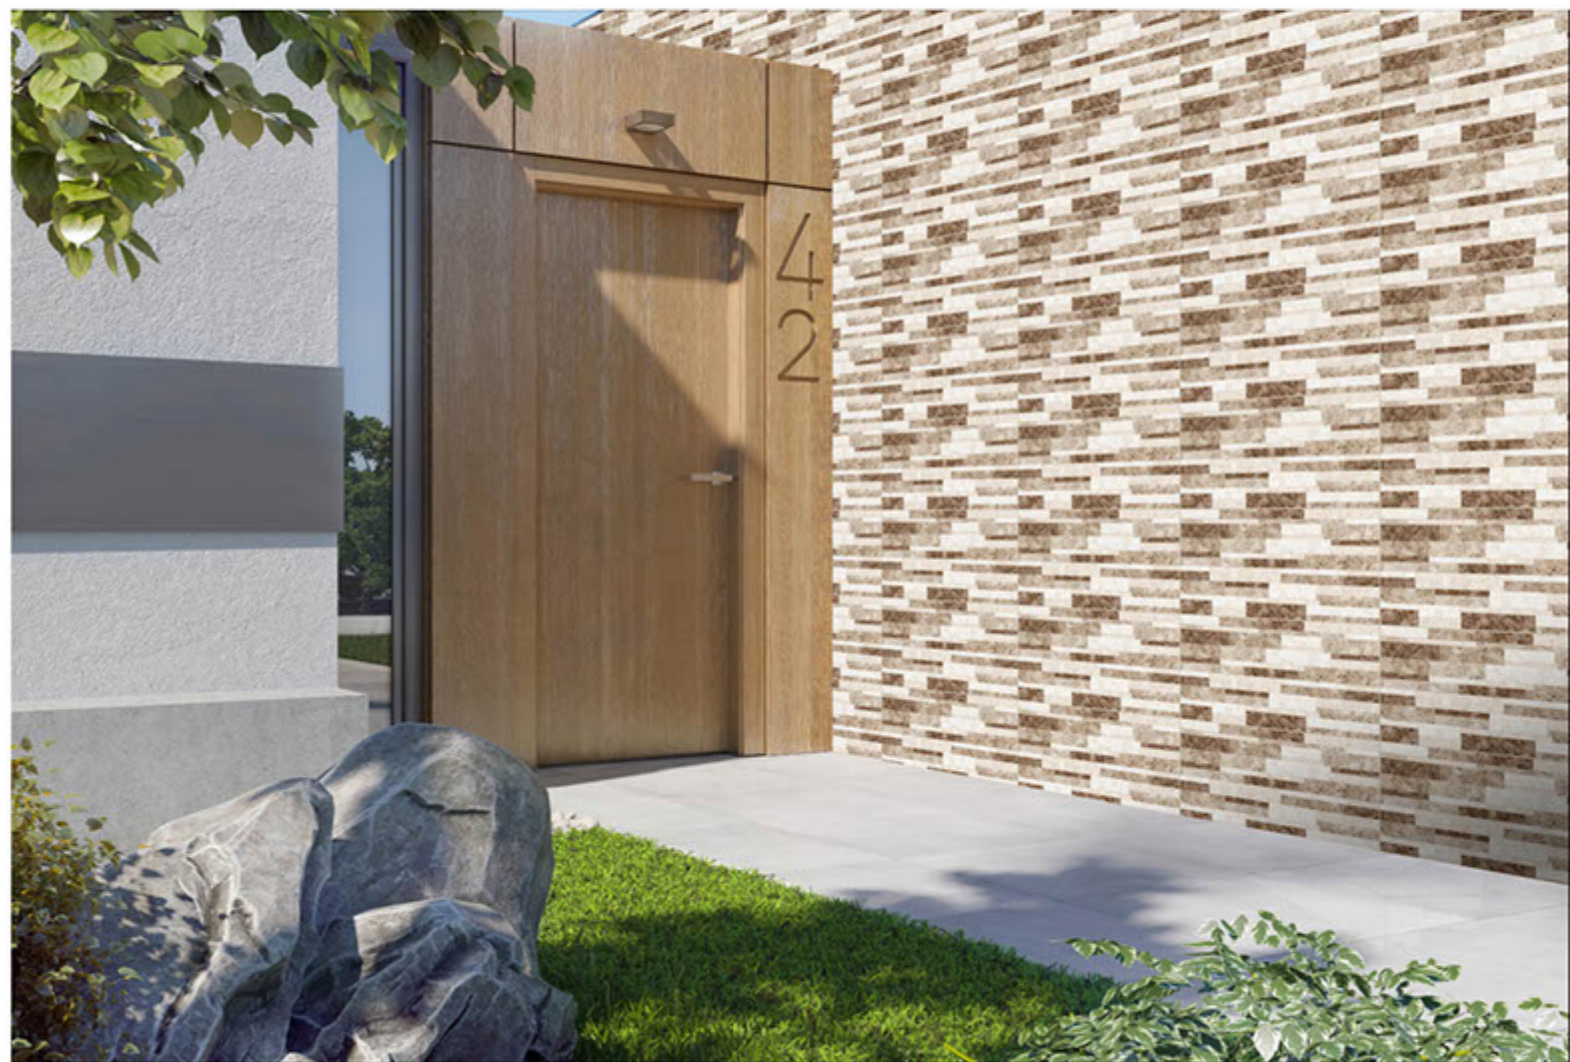

WALL
APPLICATION

HD DIGITAL
PRINTING

RANDOM
EFFECTS

MATT

300x600 mm DIGITAL WALL TILES

211