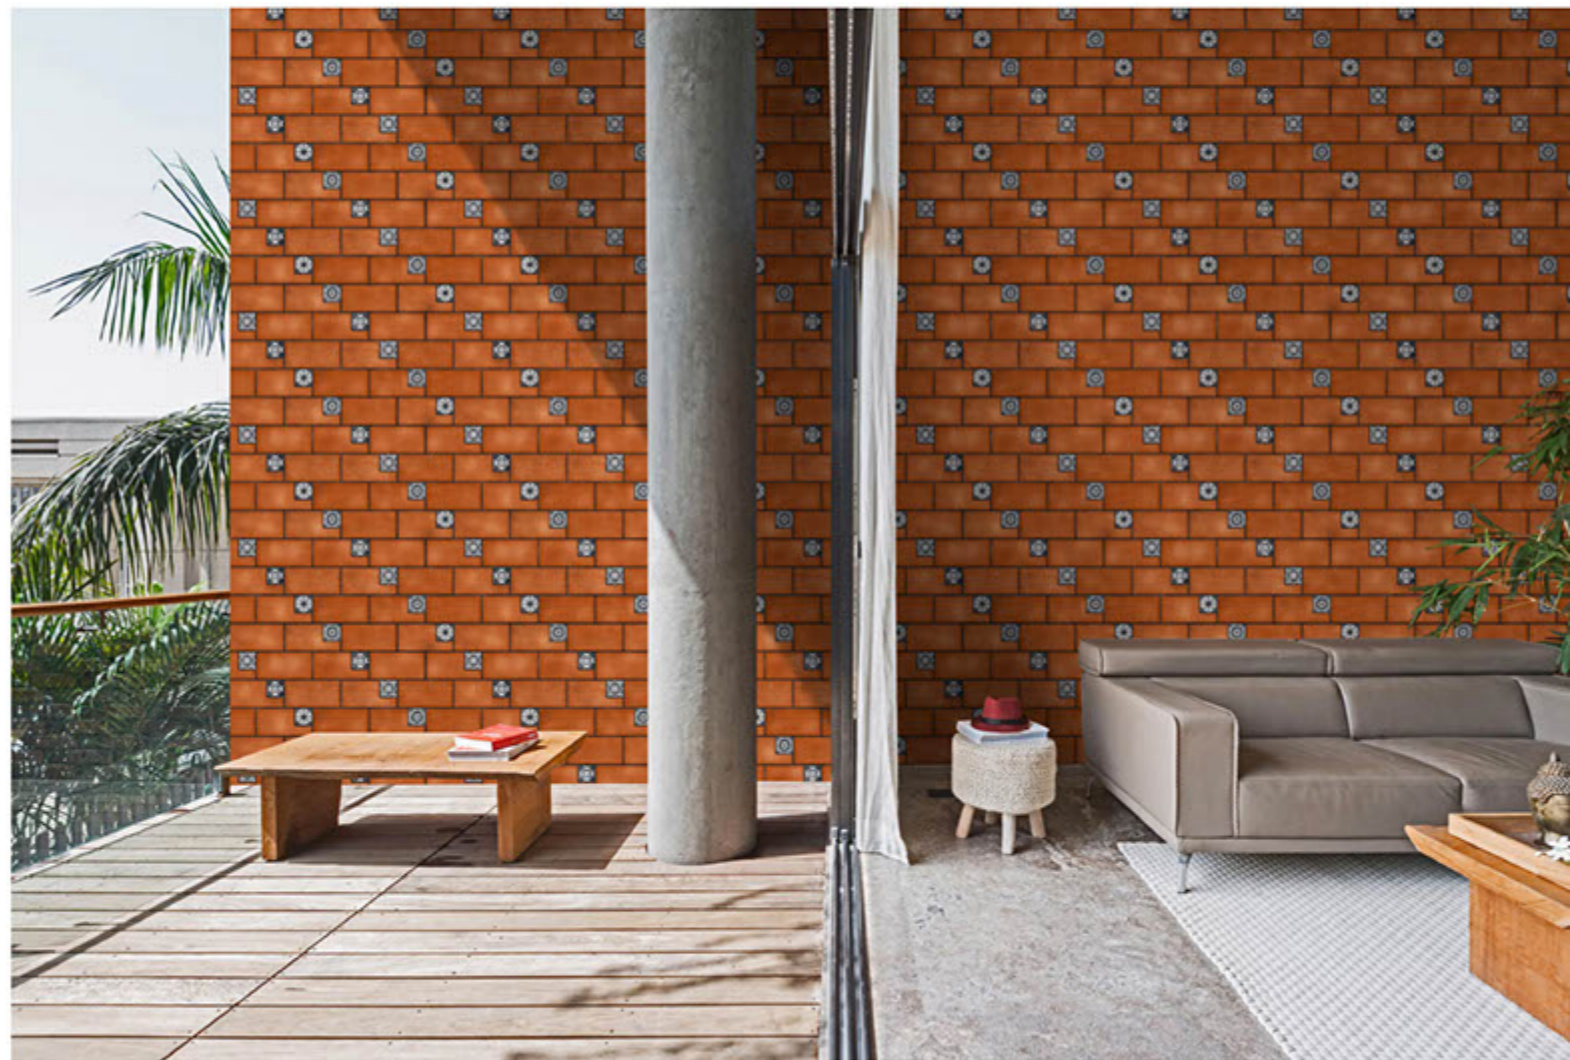

WALL
APPLICATION

HD DIGITAL
PRINTING

RANDOM
EFFECTS

MATT

300x600 mm DIGITAL WALL TILES

231