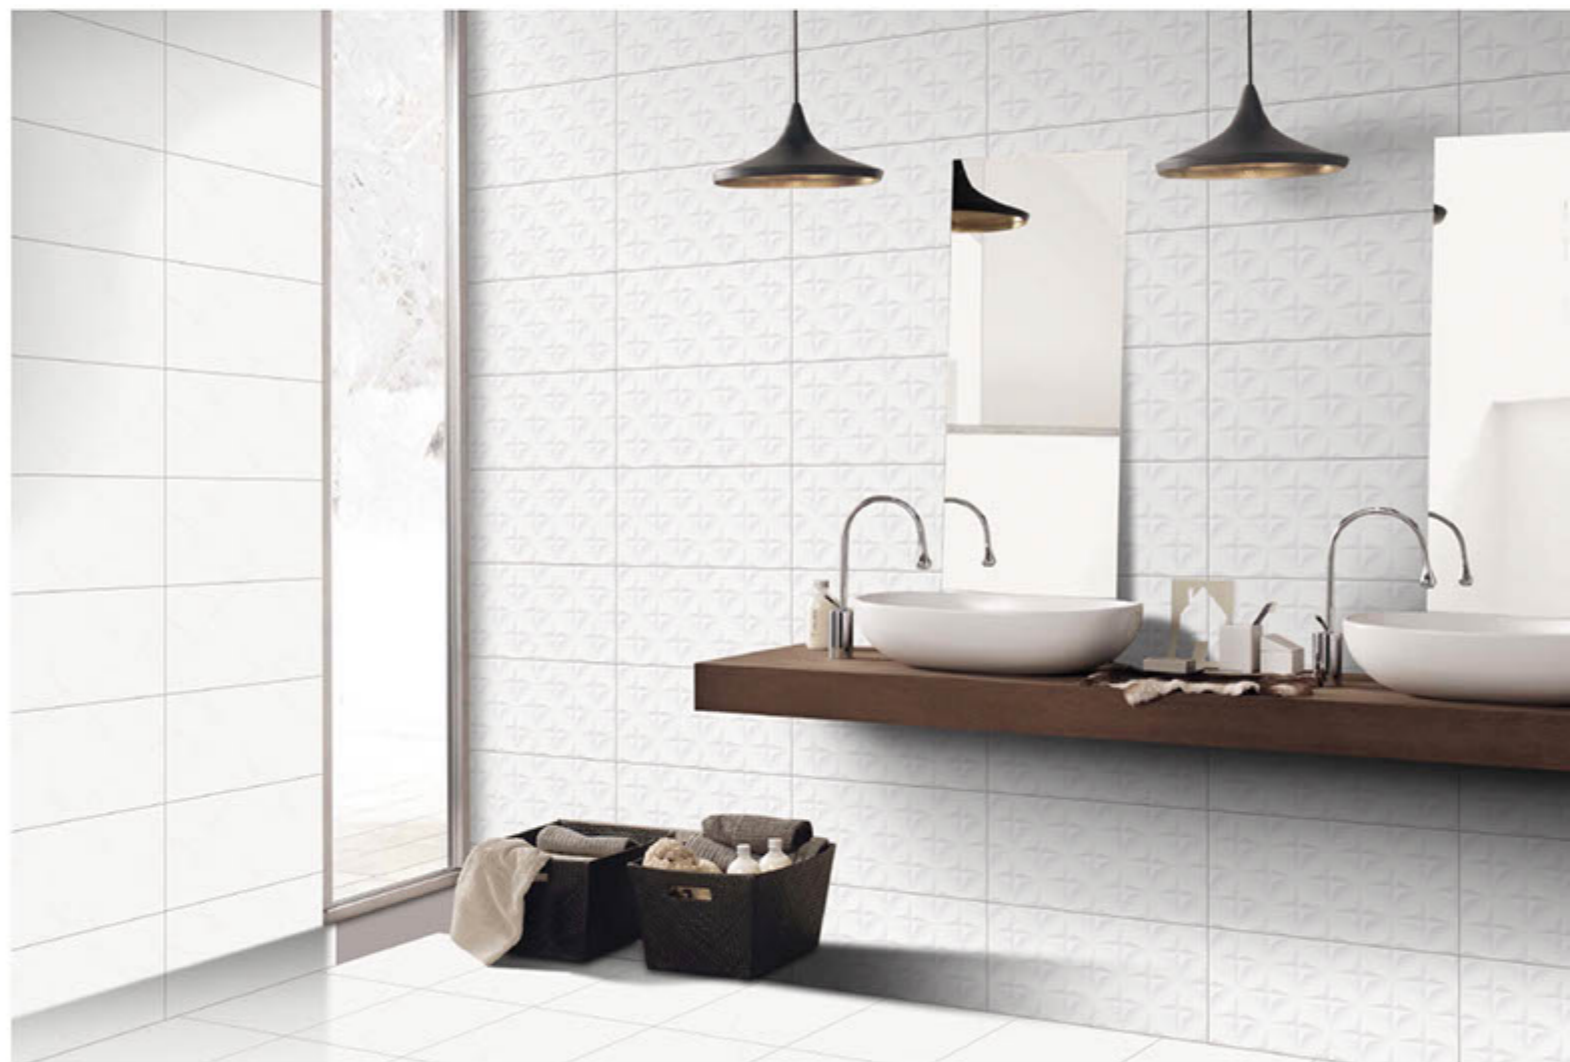

WALL
APPLICATION

HD DIGITAL
PRINTING

RANDOM
EFFECTS

MATT

300x600 mm DIGITAL WALL TILES