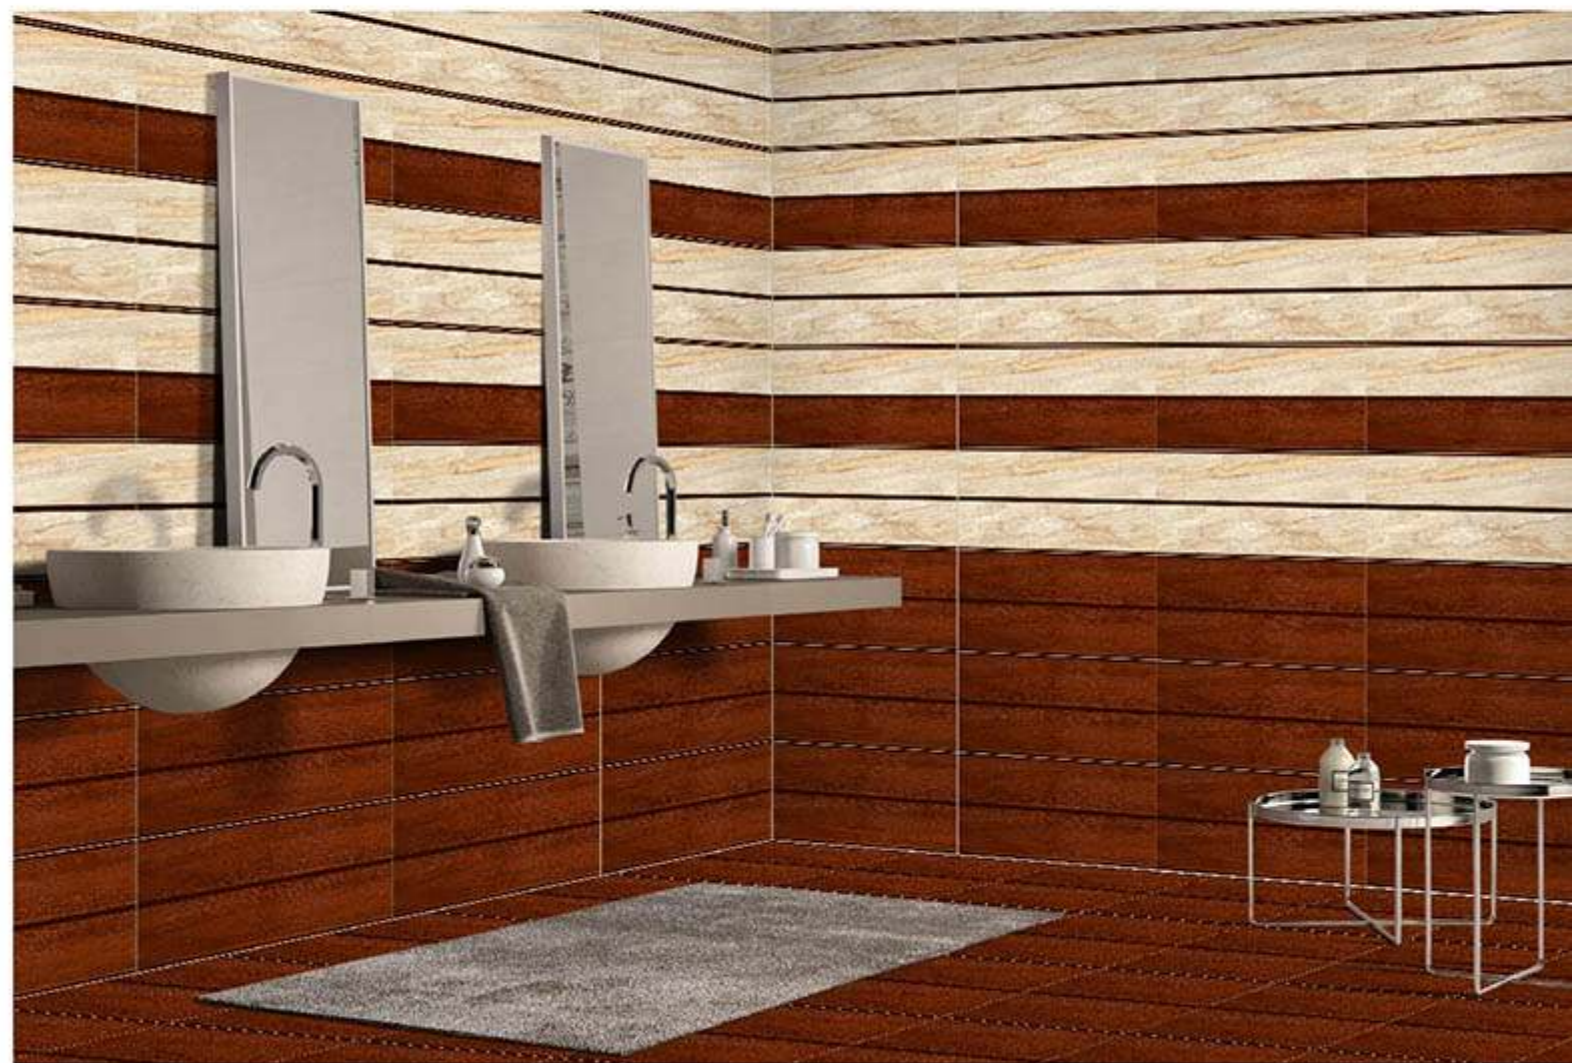

MATT

300x600 mm DIGITAL WALL TILES

3568-L

3568-HL 1

3568-D

WALL
APPLICATION

HD DIGITAL
PRINTING

RANDOM
EFFECTS