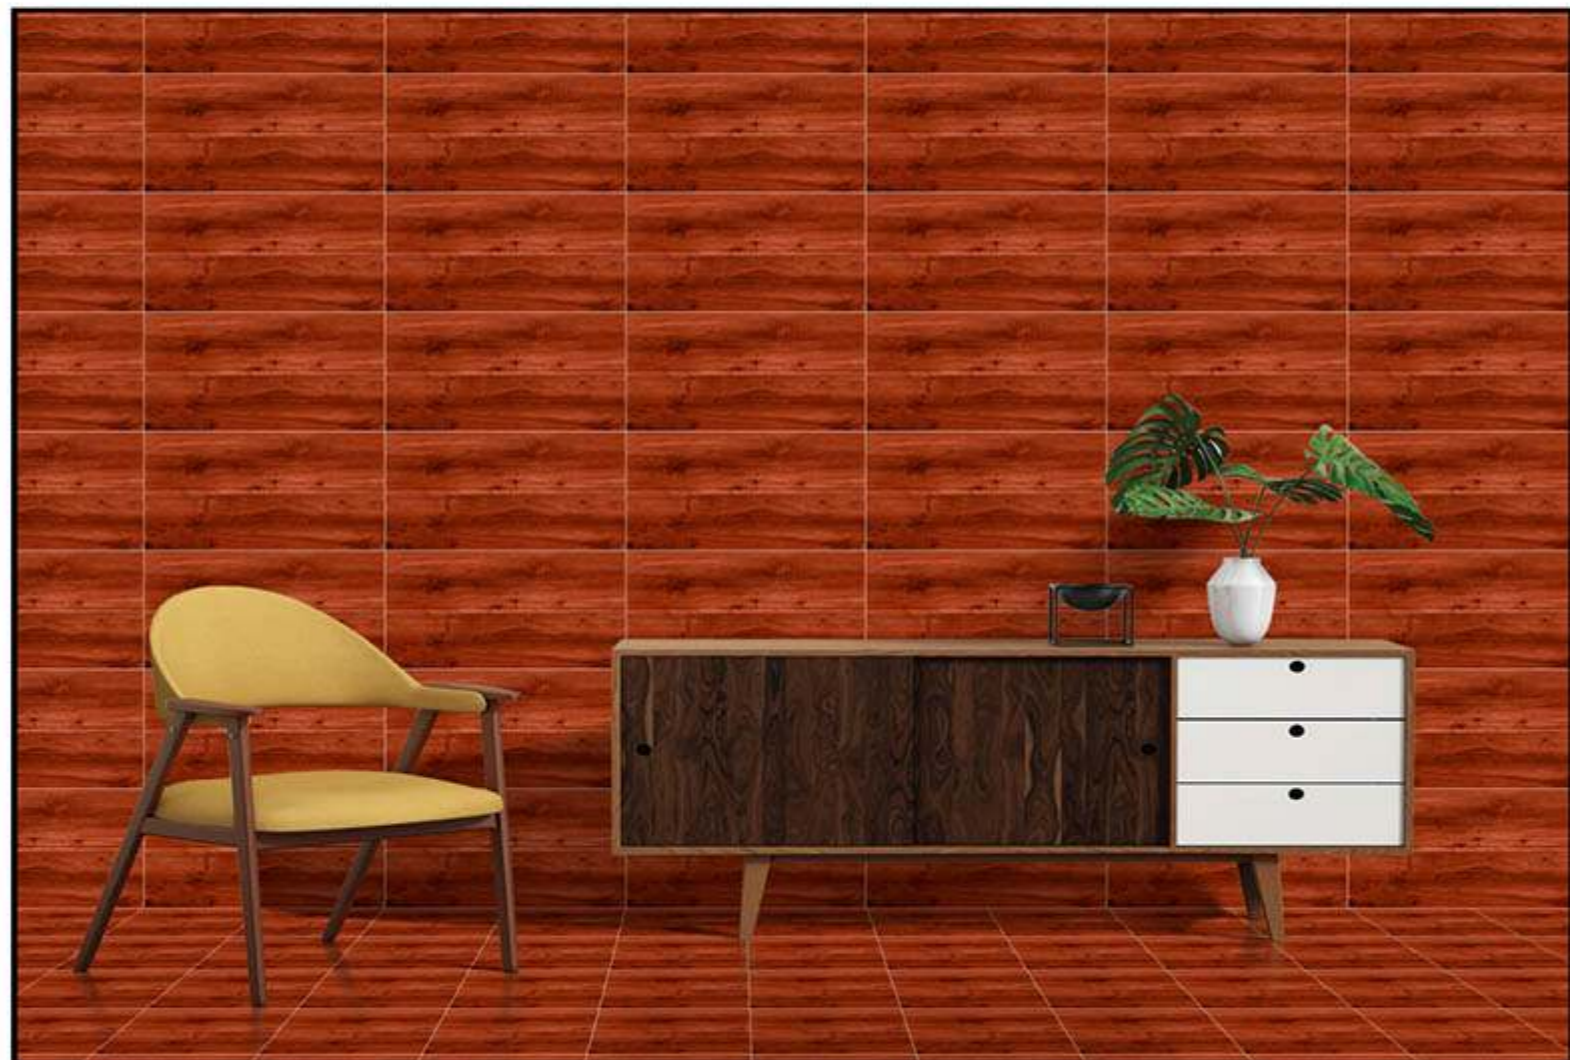

WALL
APPLICATION

HD DIGITAL
PRINTING

RANDOM
EFFECTS

MATT

300x600 mm DIGITAL WALL TILES