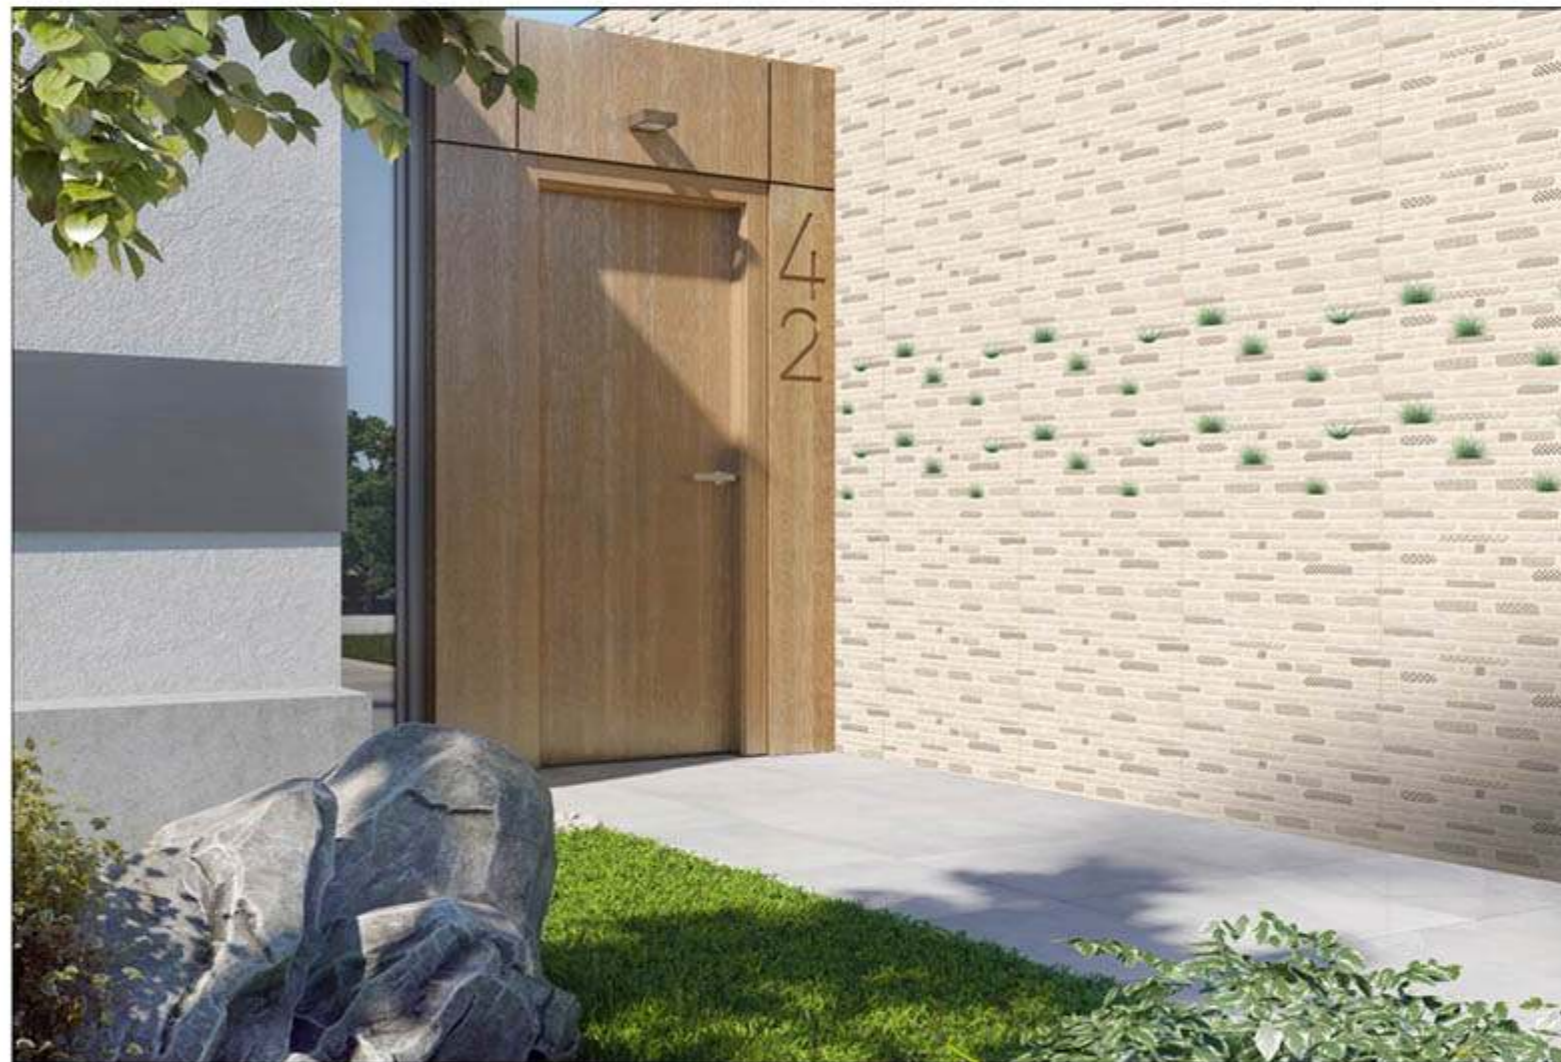

WALL
APPLICATION

HD DIGITAL
PRINTING

RANDOM
EFFECTS

MATT

300x600 mm DIGITAL WALL TILES

3541-L

3541-HL

3541-L