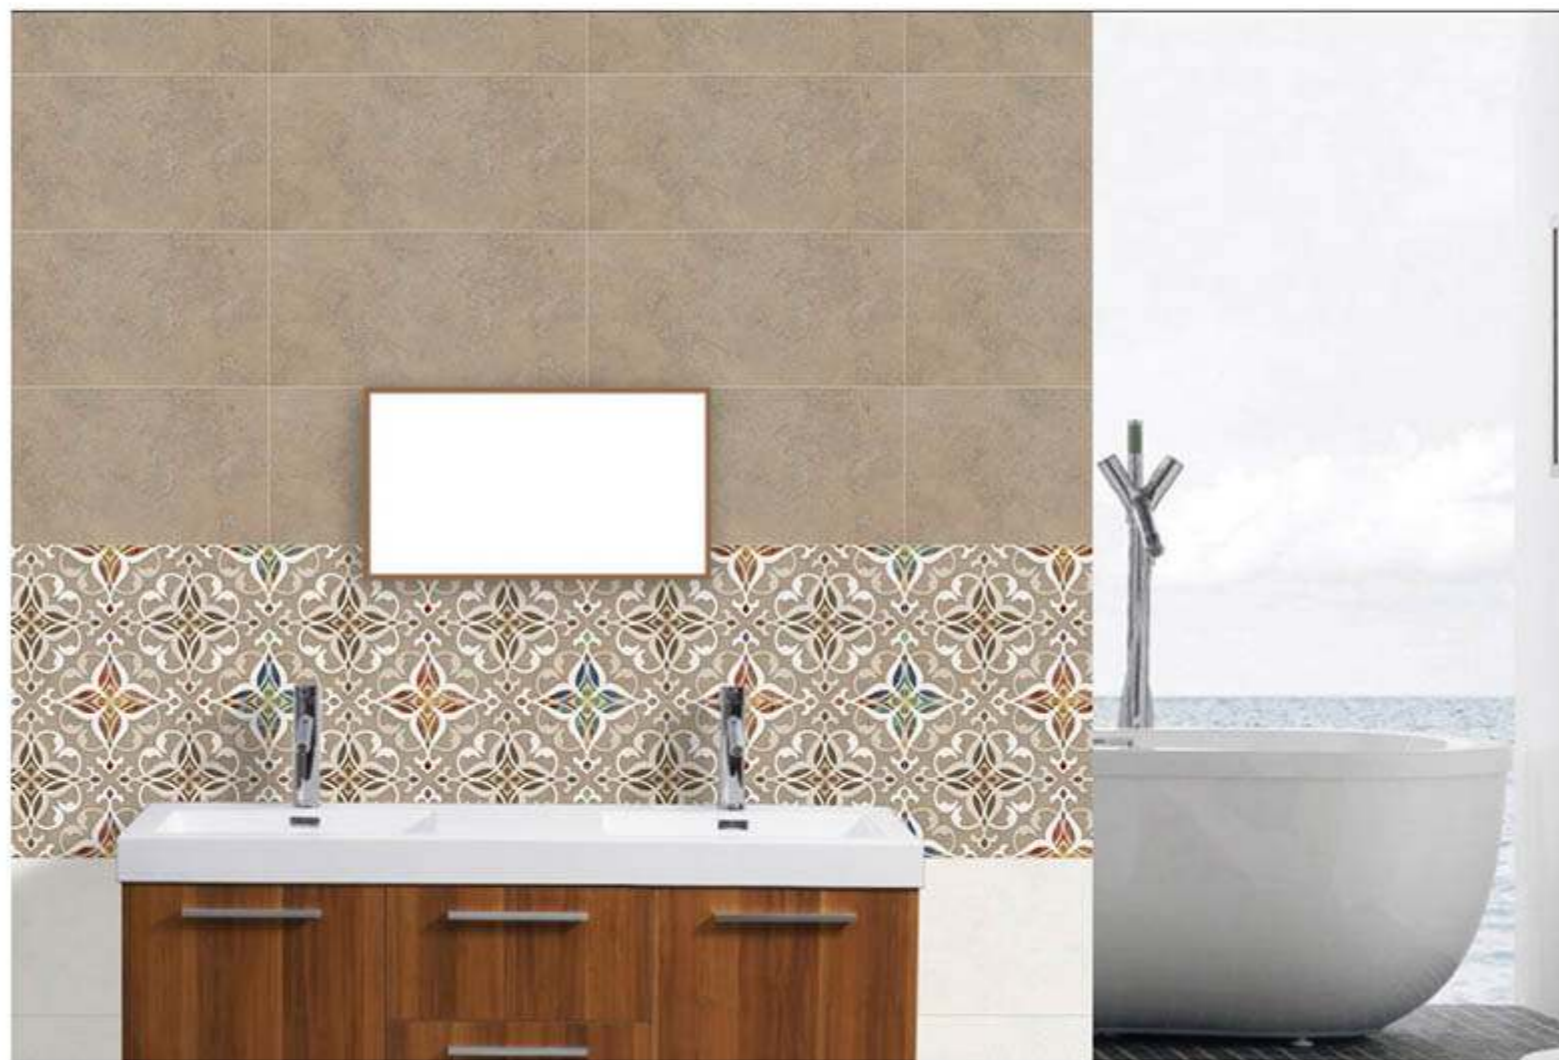

RANDOM
EFFECTS

MATT

300x600 mm DIGITAL WALL TILES

3535-L

3535-HL

3535-D

WALL
APPLICATION

HD DIGITAL
PRINTING