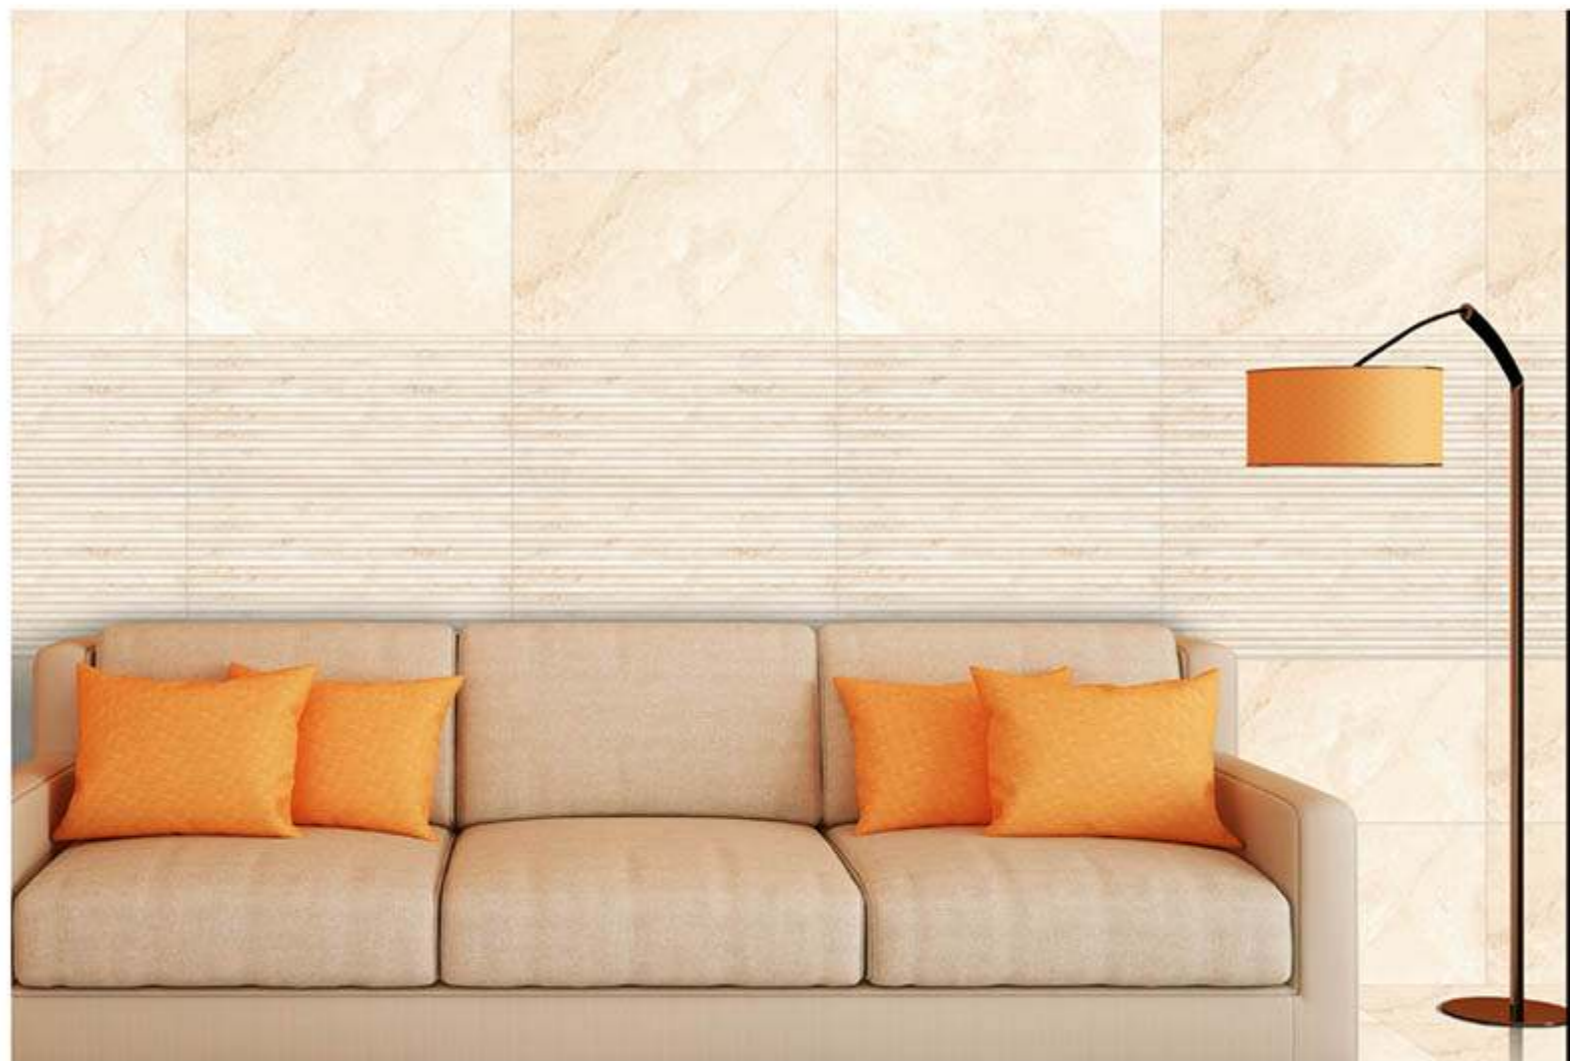

WALL
APPLICATION

HD DIGITAL
PRINTING

RANDOM
EFFECTS

MATT

300x600 mm DIGITAL WALL TILES