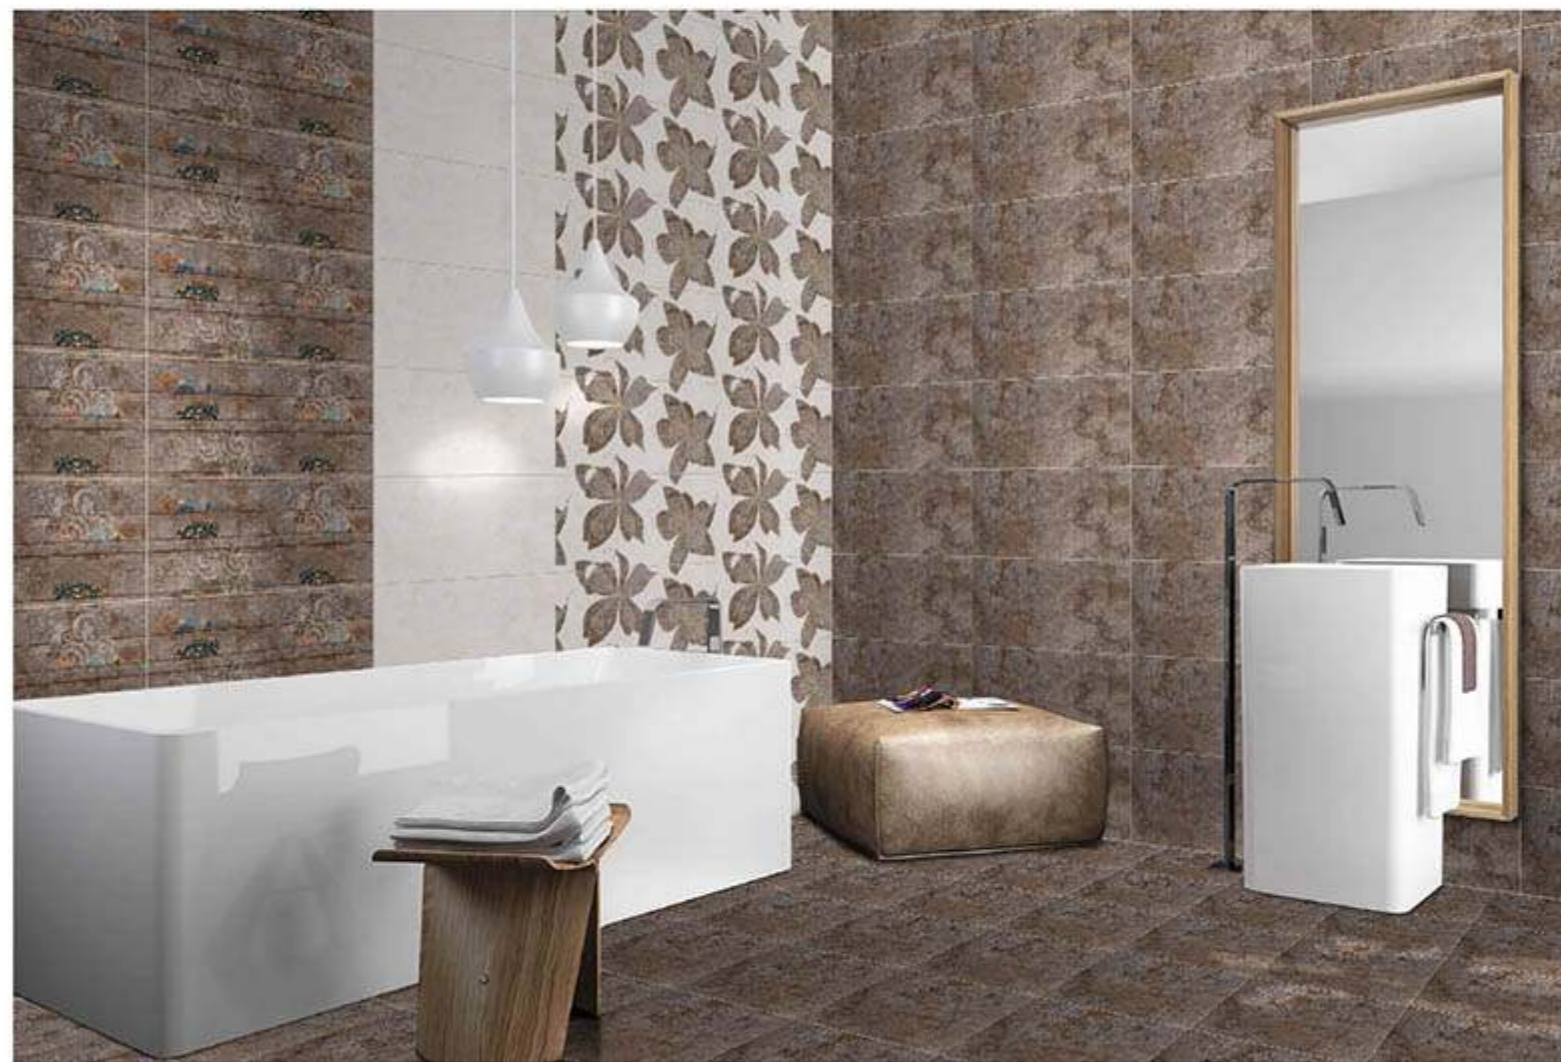

WALL
APPLICATION

HD DIGITAL
PRINTING

RANDOM
EFFECTS

MATT

300x600 mm DIGITAL WALL TILES