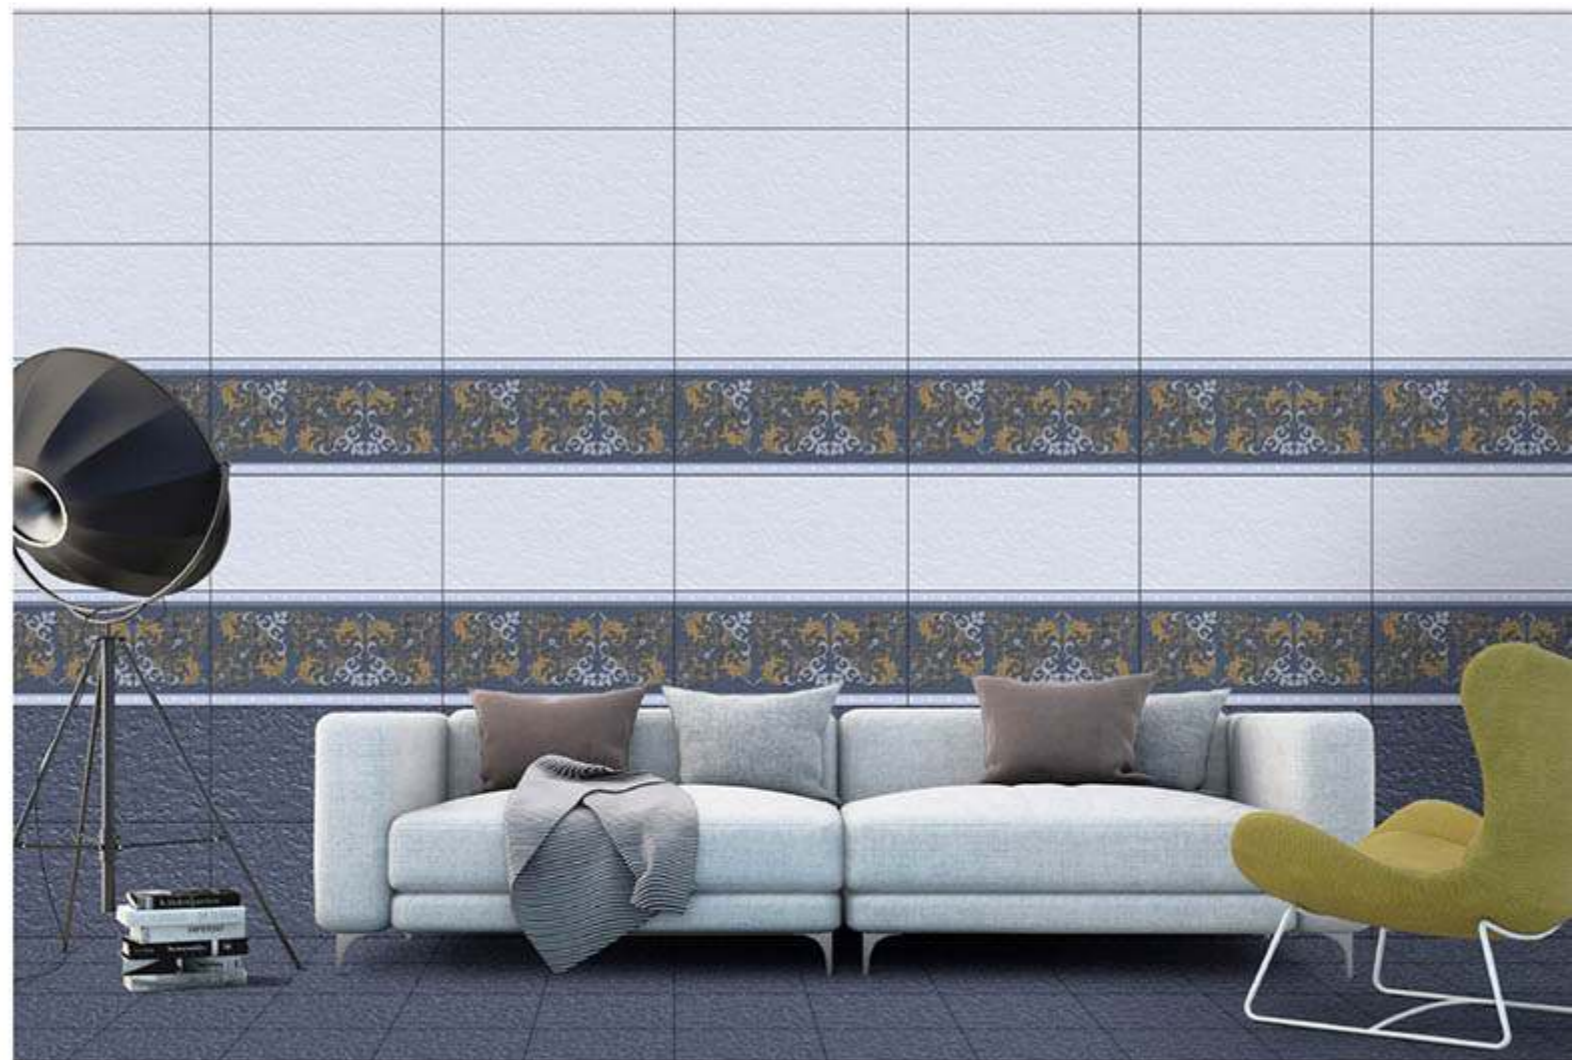

3265-HL 1

3265-D

300x600 mm
DIGITAL WALL TILES

3266-L

3266-HL 1

3266-D

WALL
APPLICATION

HD DIGITAL
PRINTING