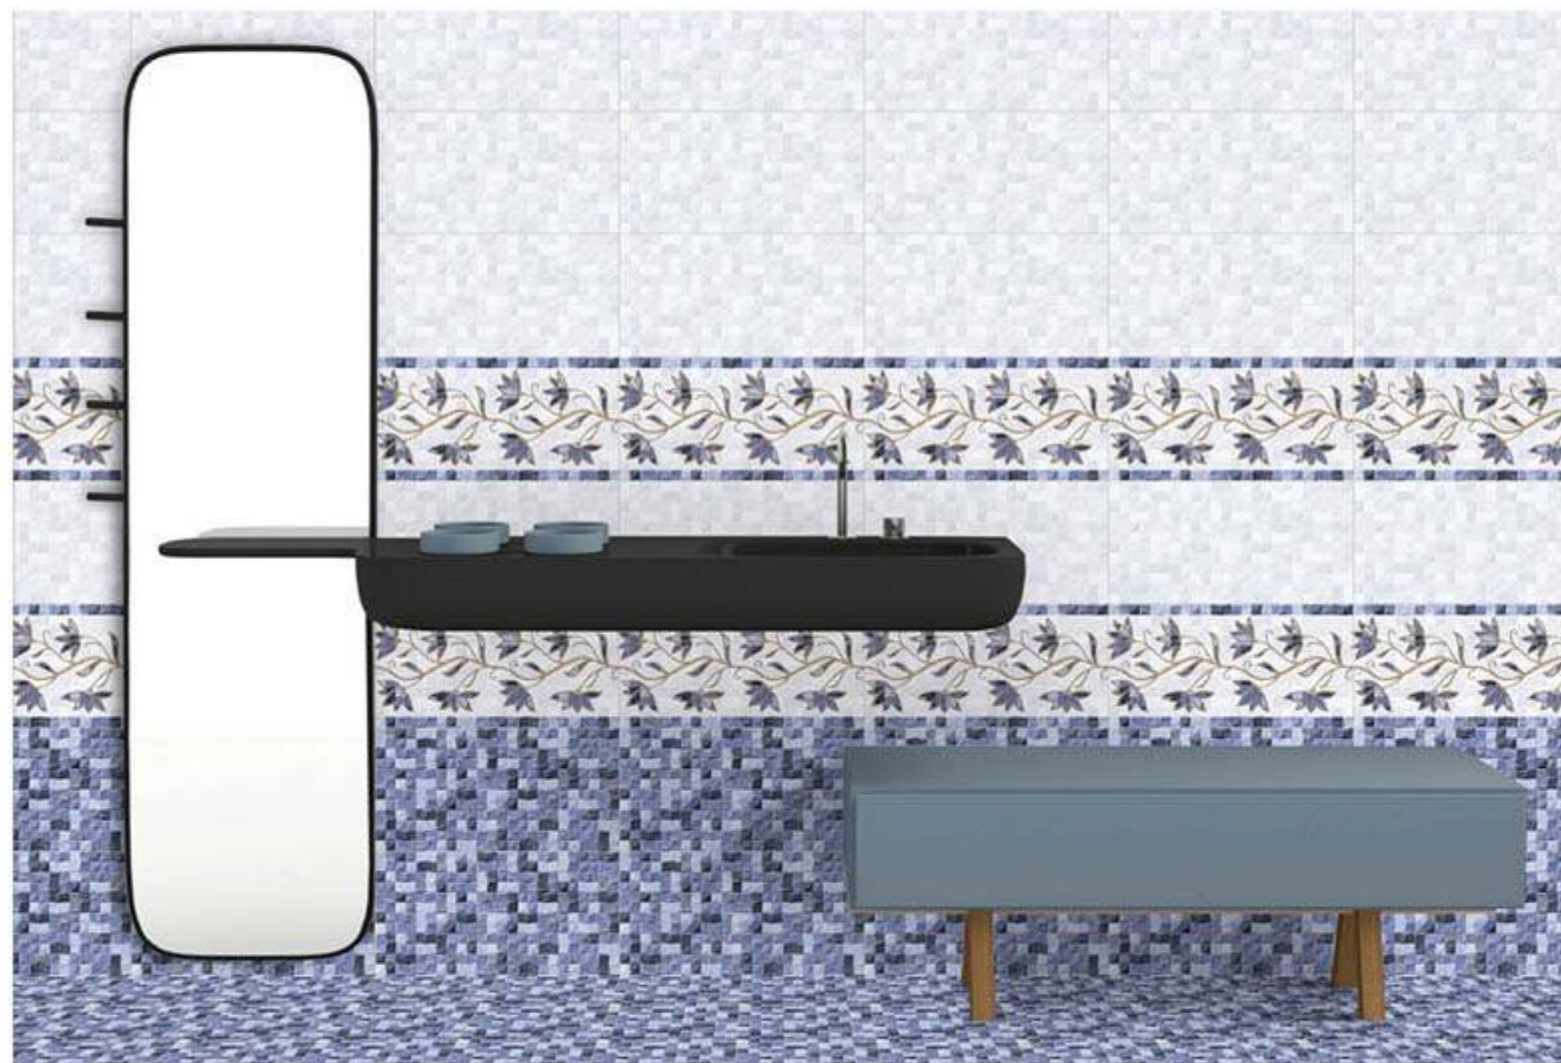

300x600 mm DIGITAL WALL TILES

3296-L

3296-HL 1

3296-D

WALL
APPLICATION

HD DIGITAL
PRINTING

RANDOM
EFFECTS

MATT