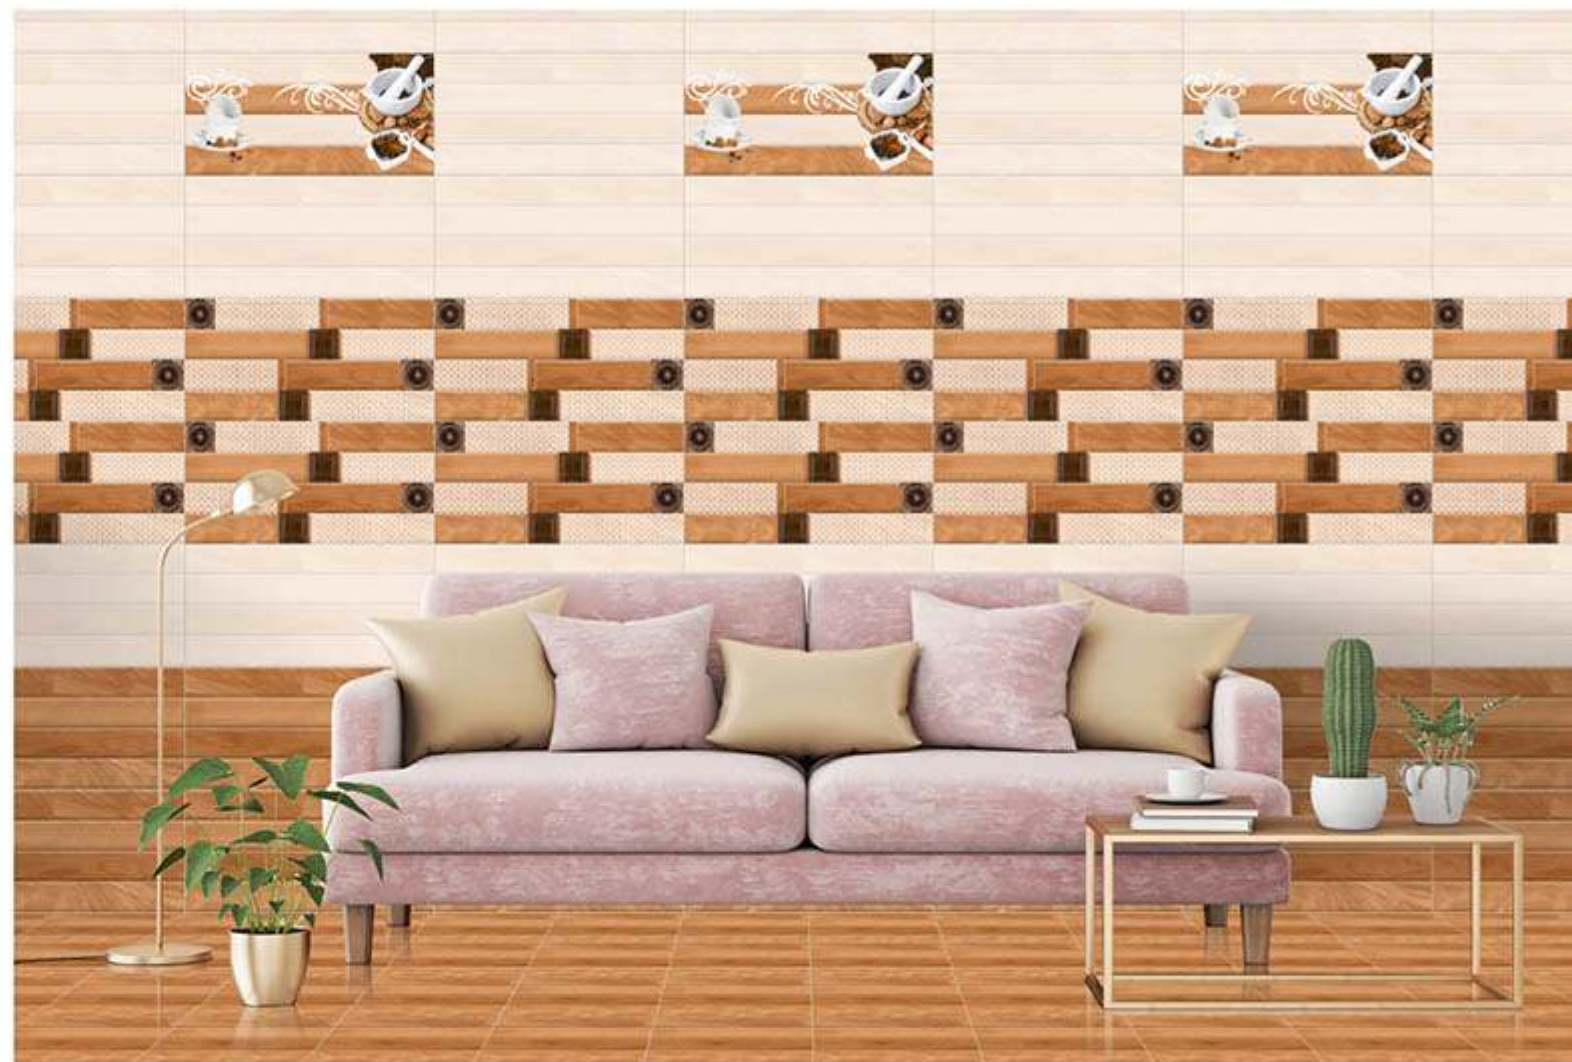

WALL
APPLICATION

HD DIGITAL
PRINTING

RANDOM
EFFECTS

GLOSSY

300x600 mm DIGITAL WALL TILES