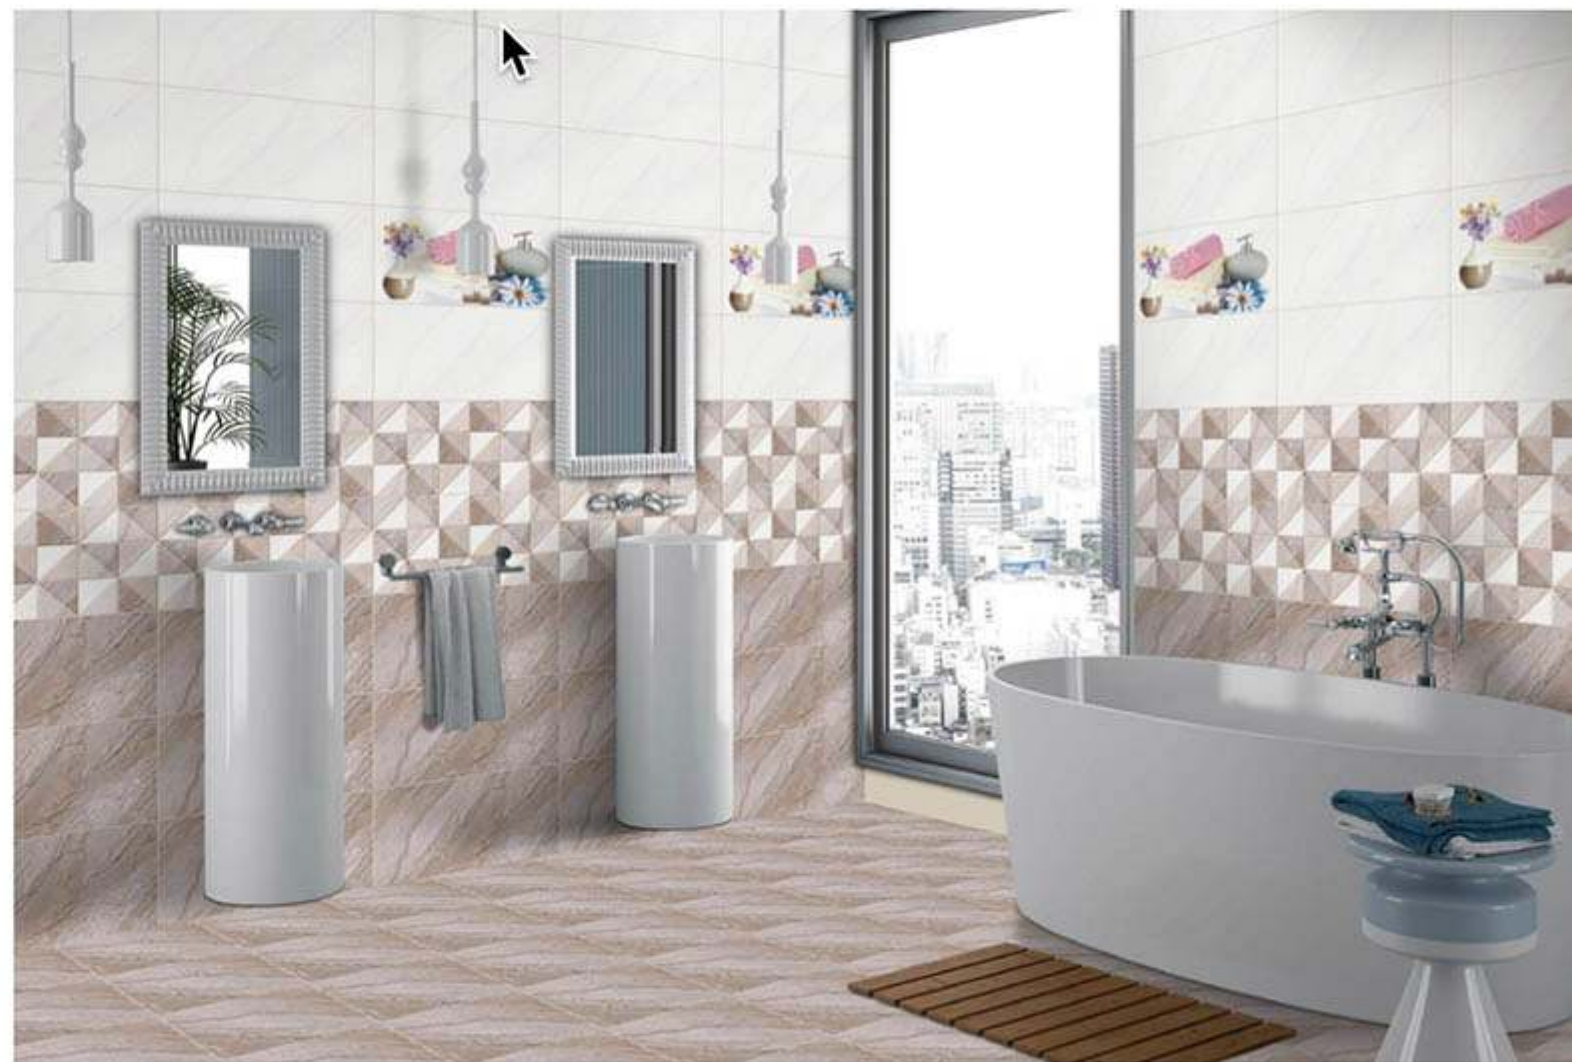

300x600 mm DIGITAL WALL TILES