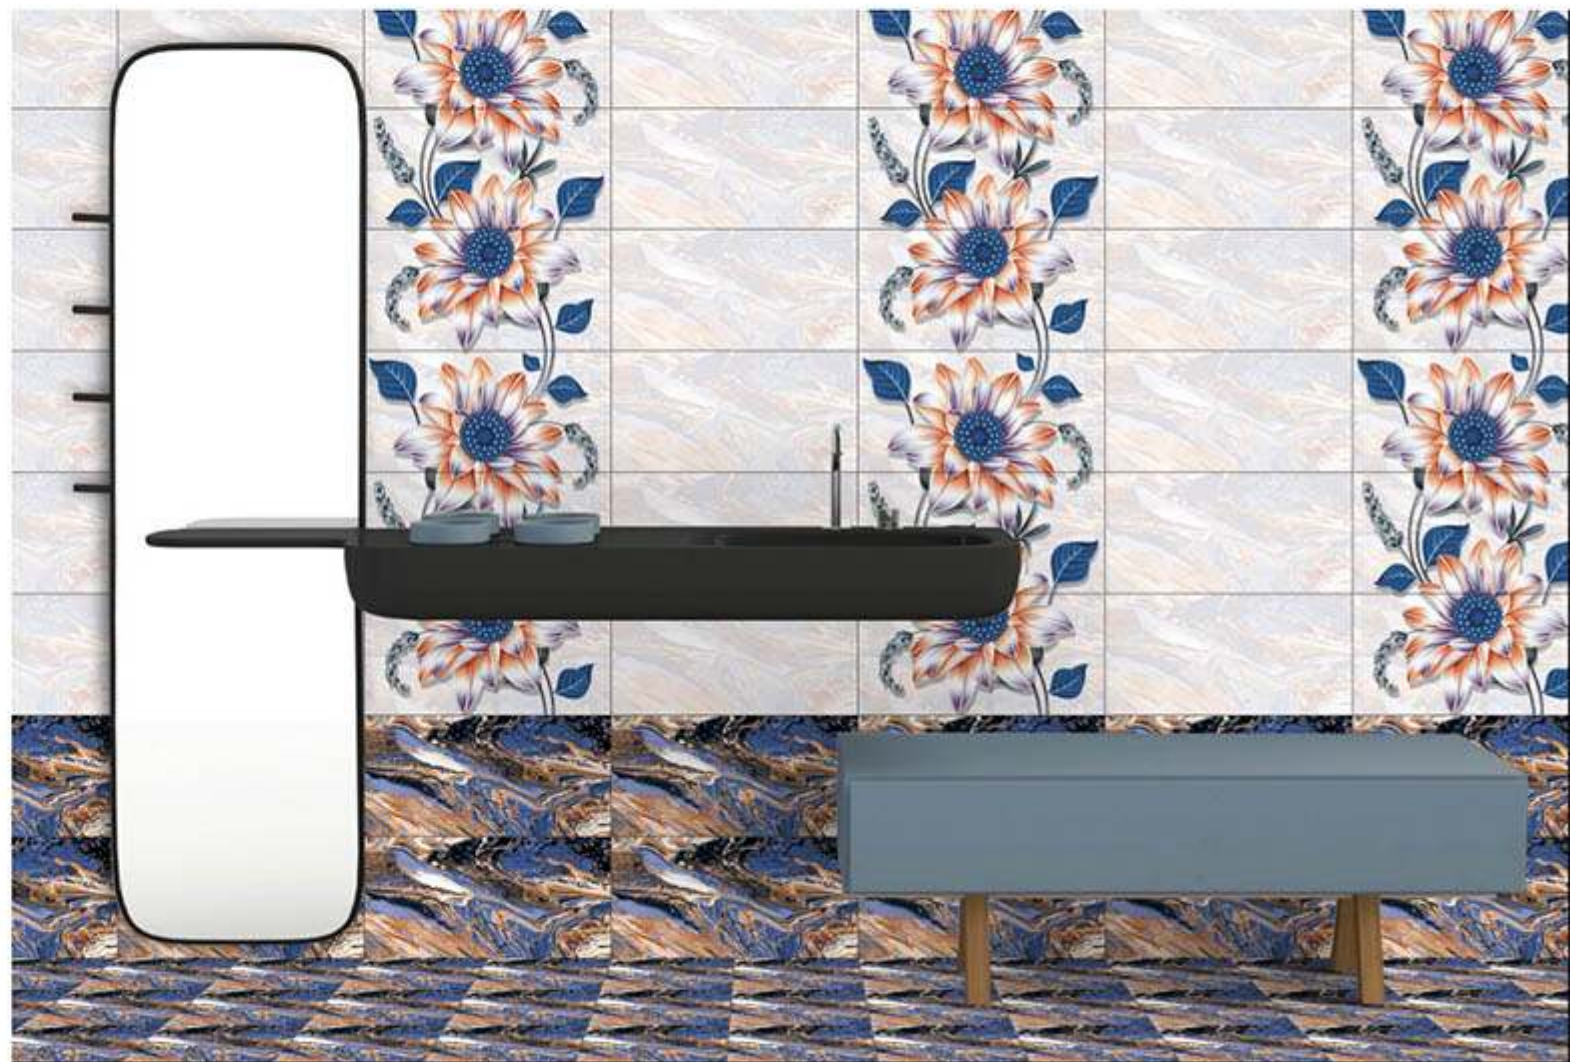

WALL APPLICATION

HD DIGITAL PRINTING

RANDOM EFFECTS

GLOSSY

300x600 mm DIGITAL WALL TILES