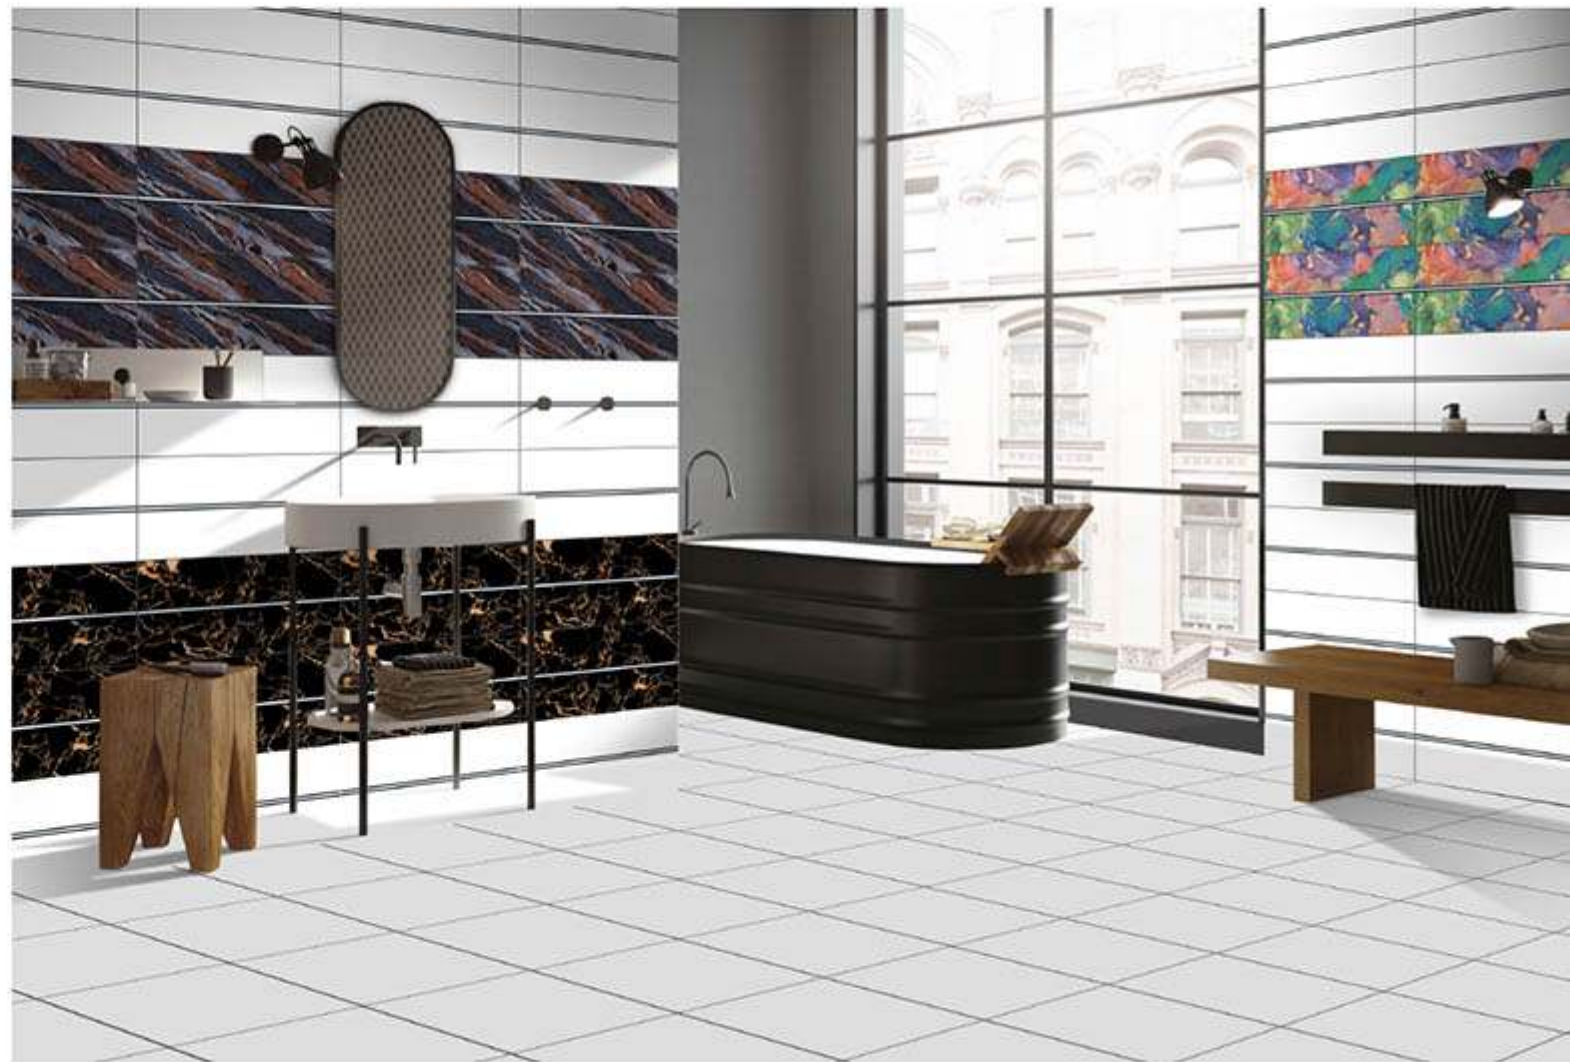

300x600 mm
DIGITAL WALL TILES

2341-L

2341-HL-1

2341-HL-2

2341-HL-3

WALL
APPLICATION

HD DIGITAL
PRINTING

RANDOM
EFFECTS