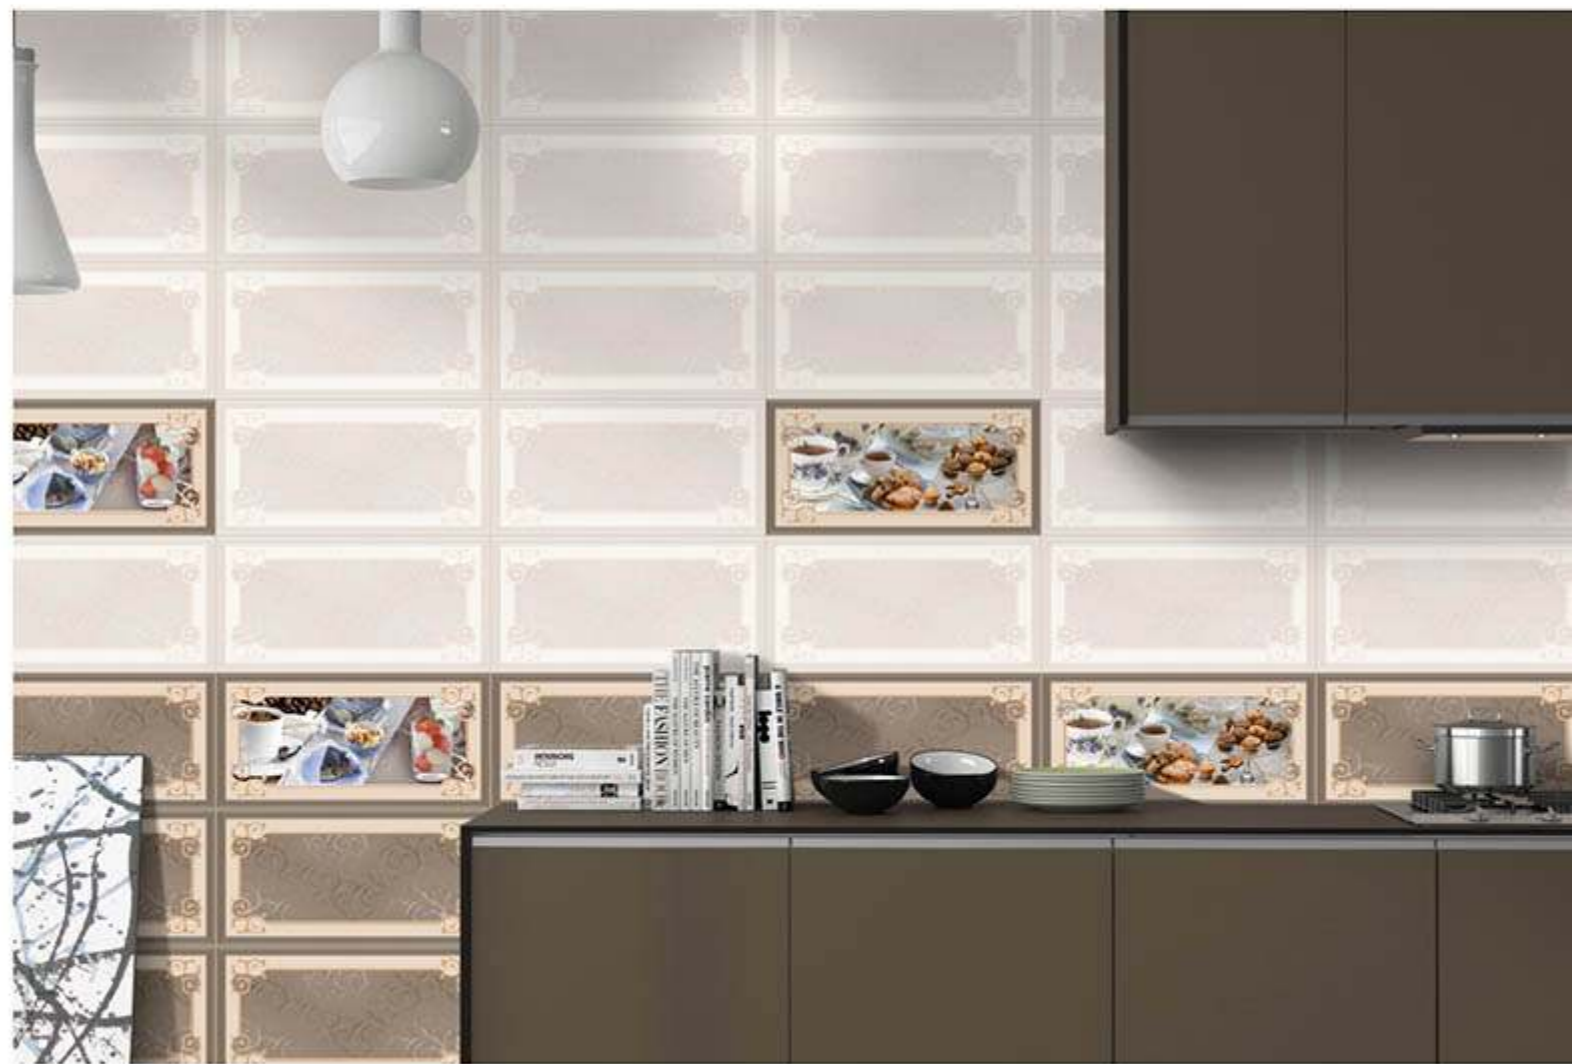

300x600 mm DIGITAL WALL TILES

2123-L

2123-KC-1

2123-KC-2

2123-D

WALL
APPLICATION

HD DIGITAL
PRINTING

RANDOM
EFFECTS