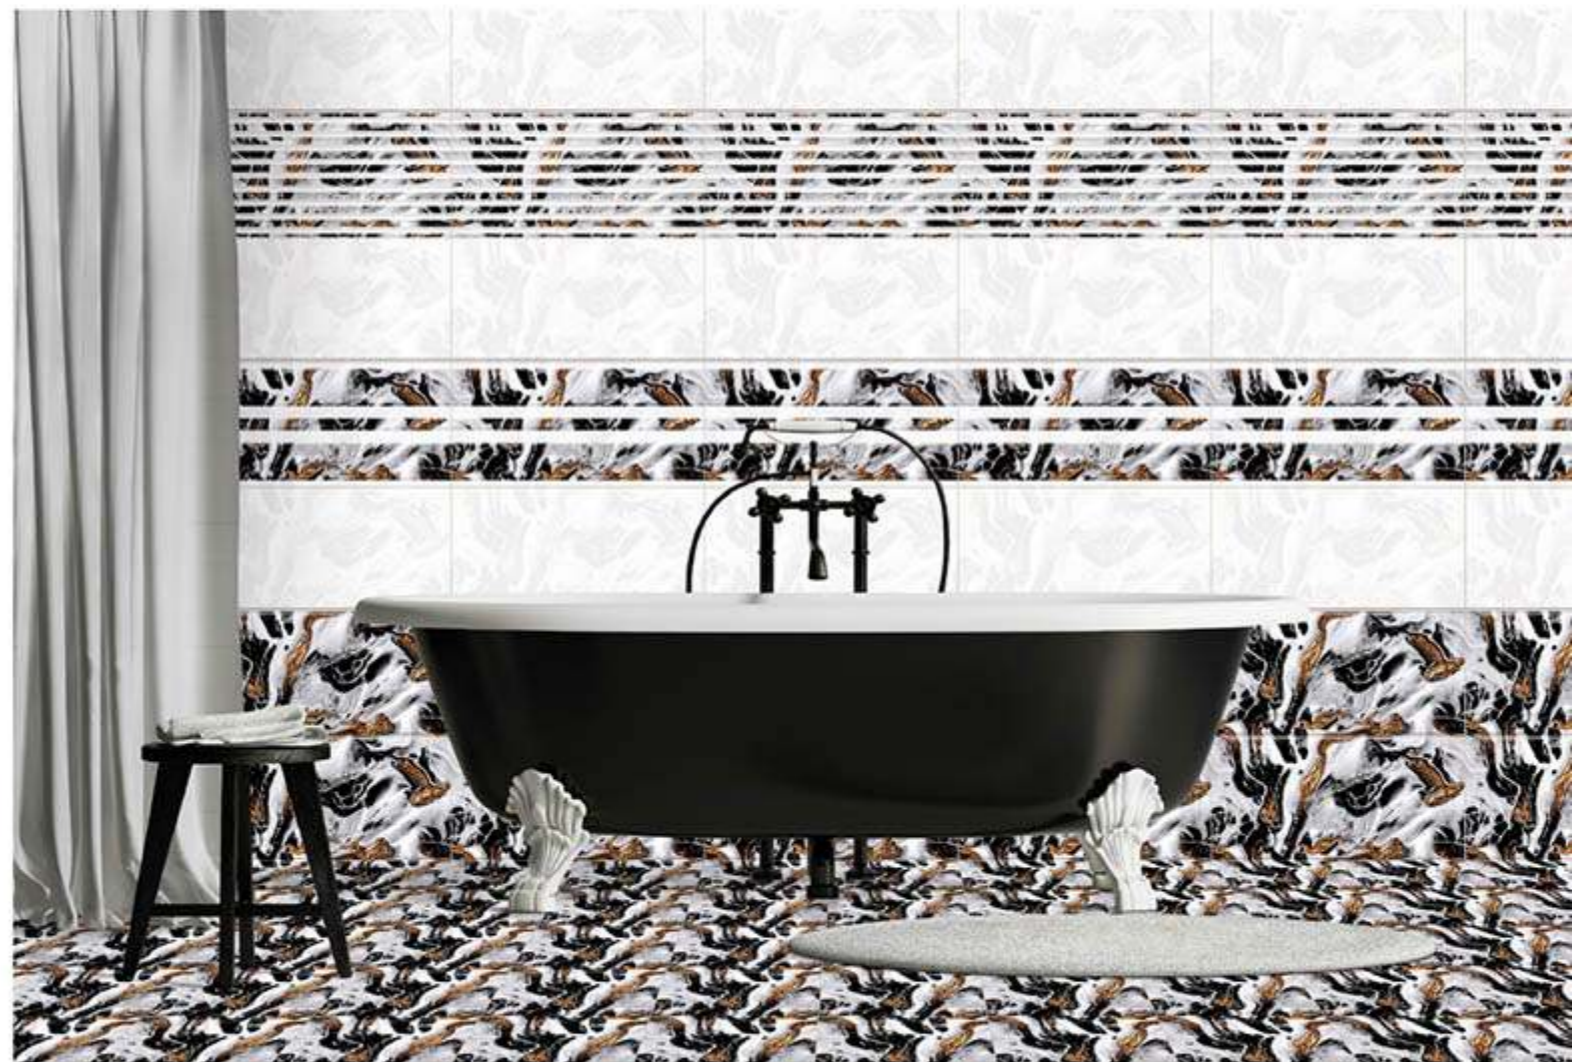

WALL
APPLICATION

HD DIGITAL
PRINTING

RANDOM
EFFECTS

GLOSSY

300x600 mm DIGITAL WALL TILES