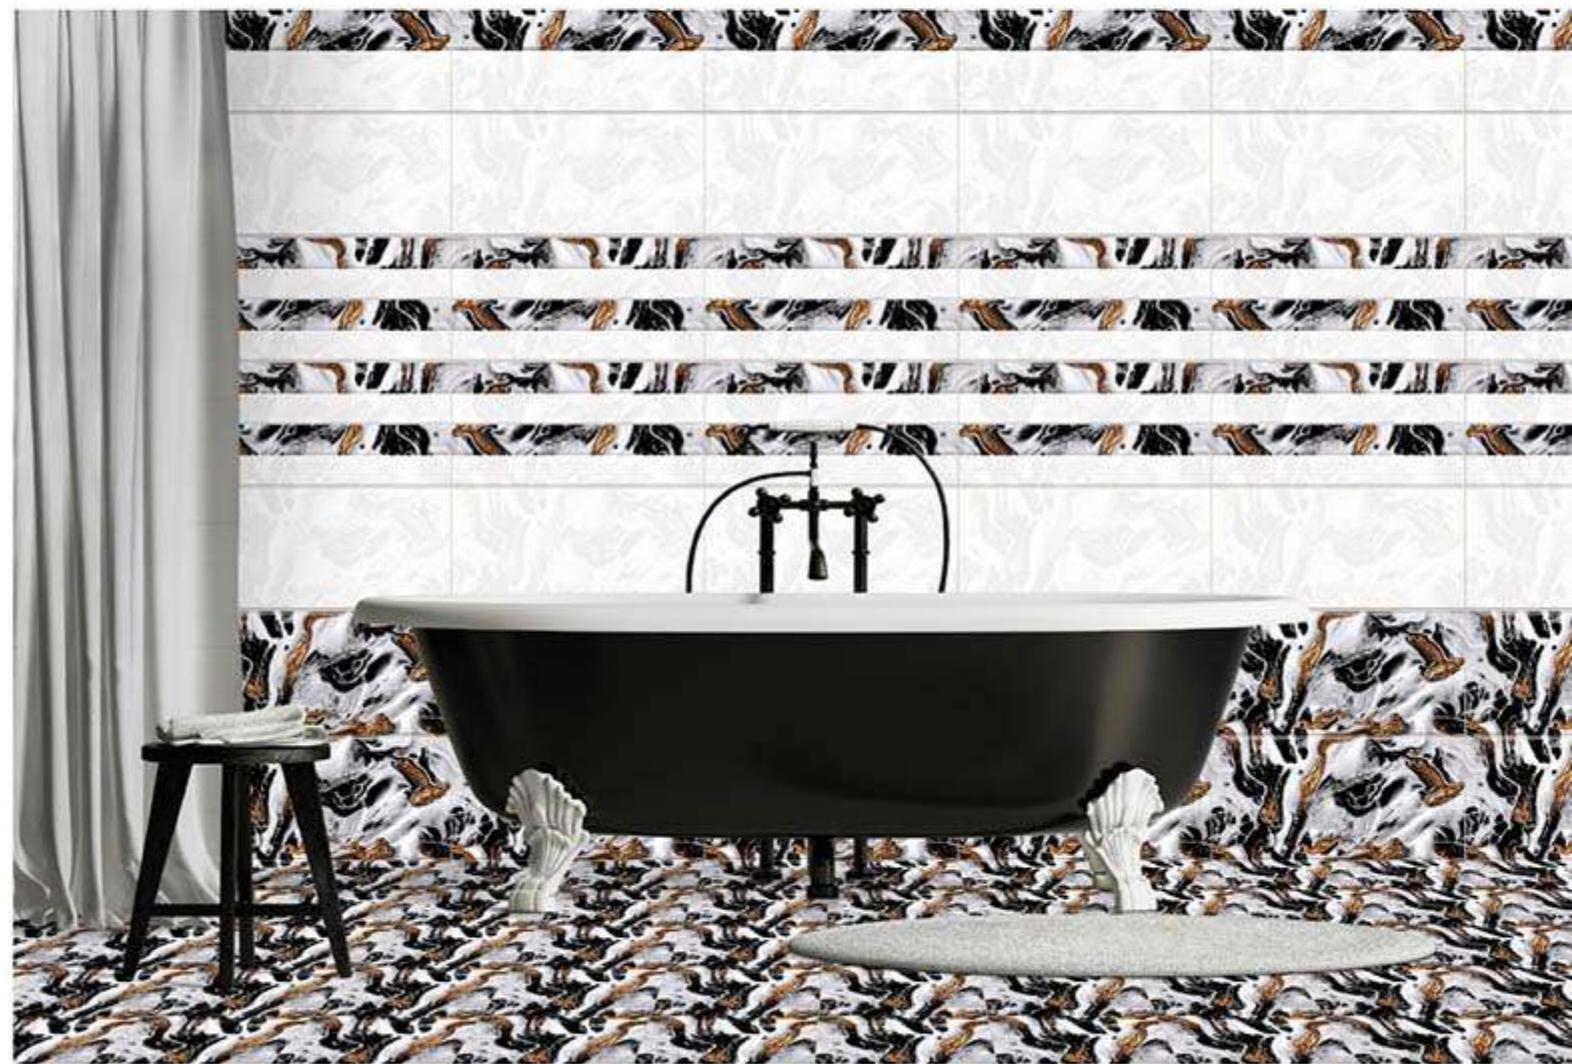

WALL
APPLICATION

HD DIGITAL
PRINTING

RANDOM
EFFECTS

GLOSSY

300x600 mm DIGITAL WALL TILES