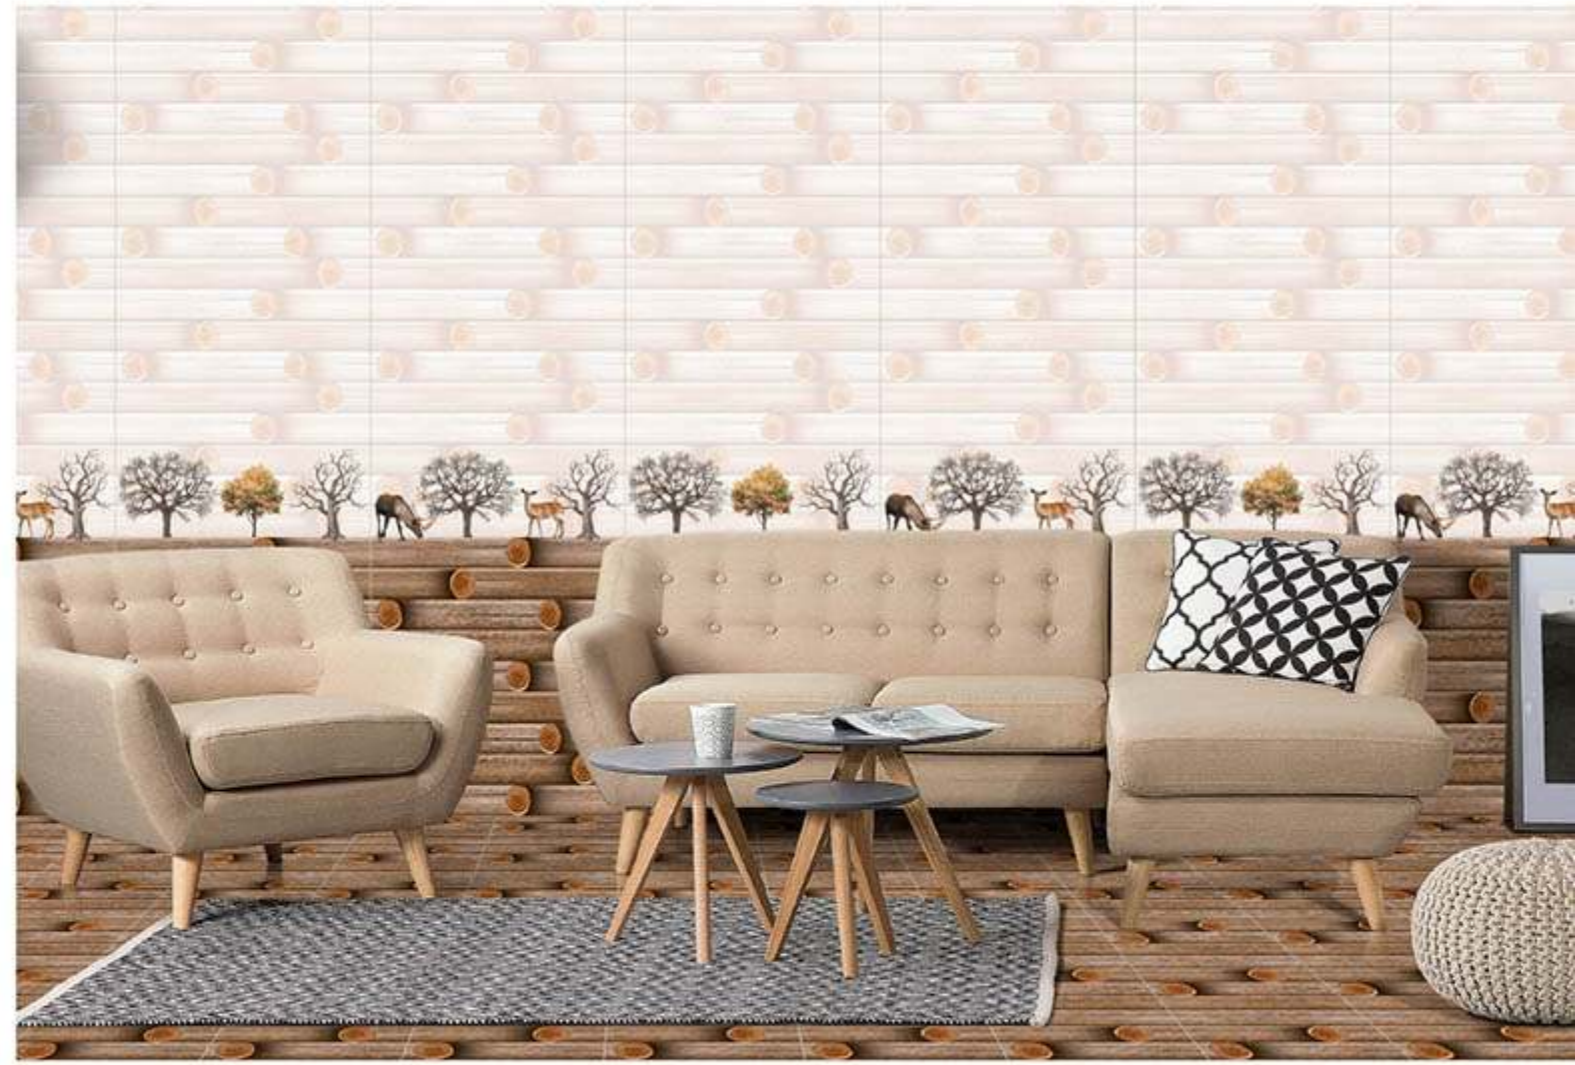

300x600 mm DIGITAL WALL TILES

2002-L

2002-HL-1

2002-HL-2

2002-D

 WALL APPLICATION
 HD DIGITAL PRINTING
 RANDOM EFFECTS
 GLOSSY

300x600 mm
DIGITAL WALL TILES

2003-L