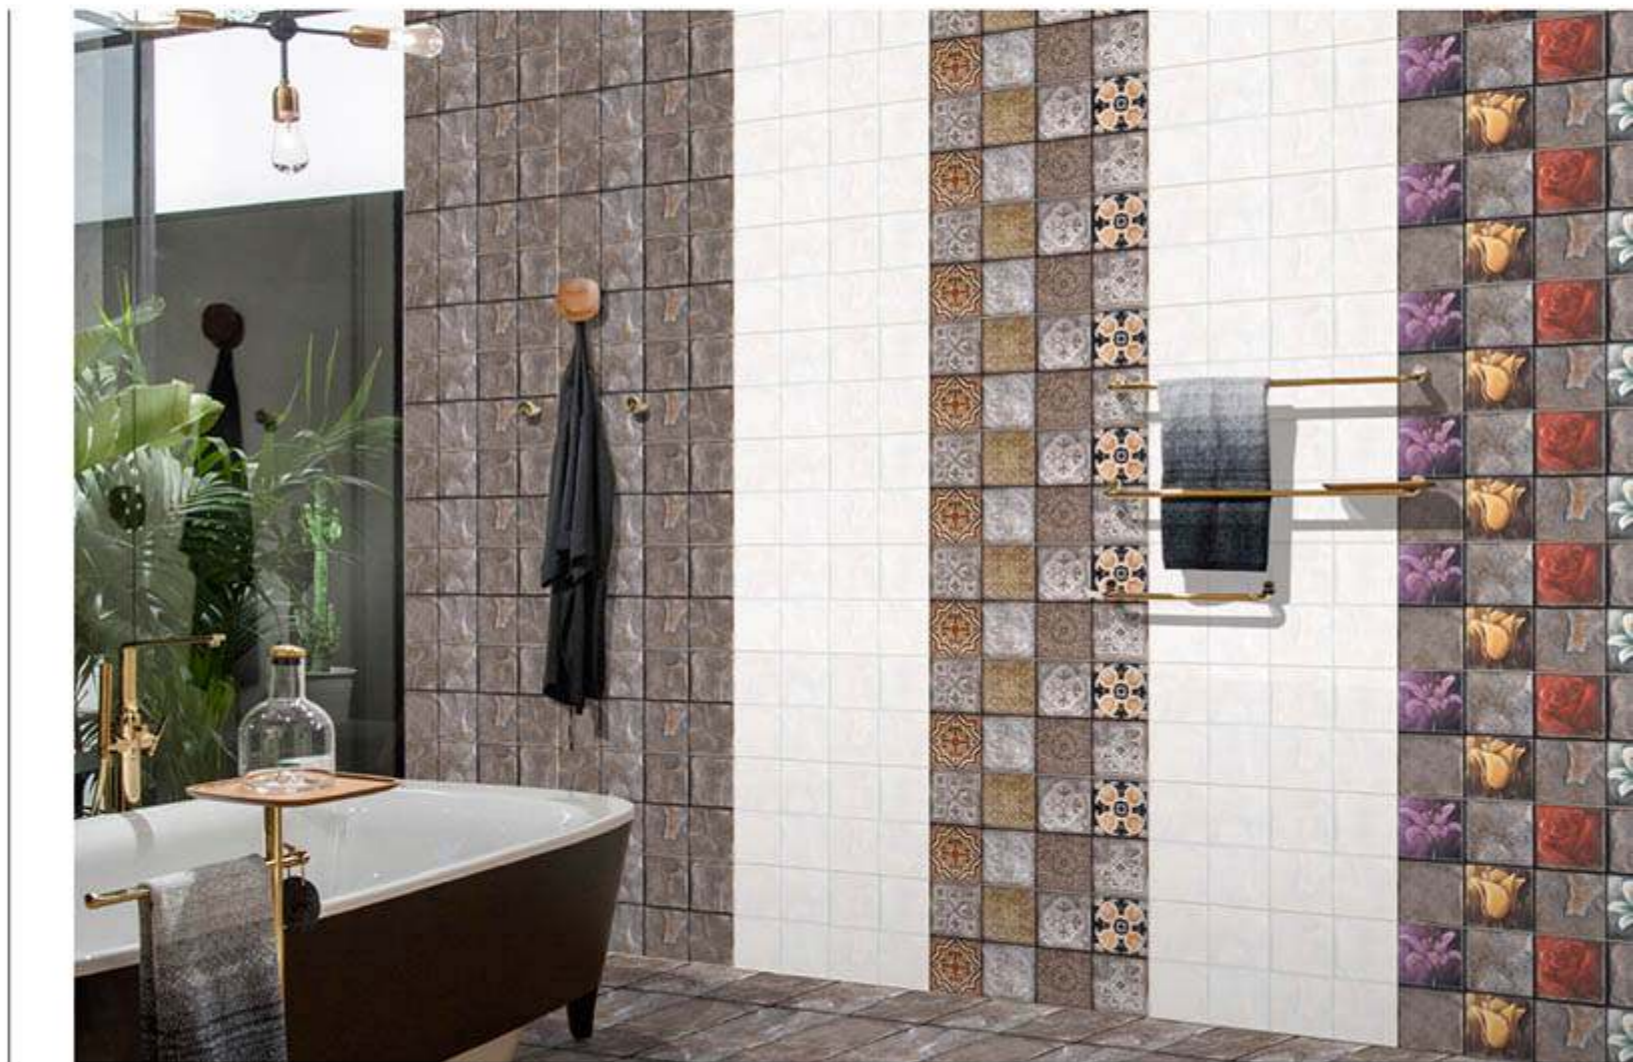

WALL APPLICATION | HD DIGITAL PRINTING | RANDOM EFFECTS | GLOSSY

300x600 mm DIGITAL WALL TILES

1963-L

1963-HL-1

1963-HL-2

1963-D

WALL APPLICATION

HD DIGITAL PRINTING