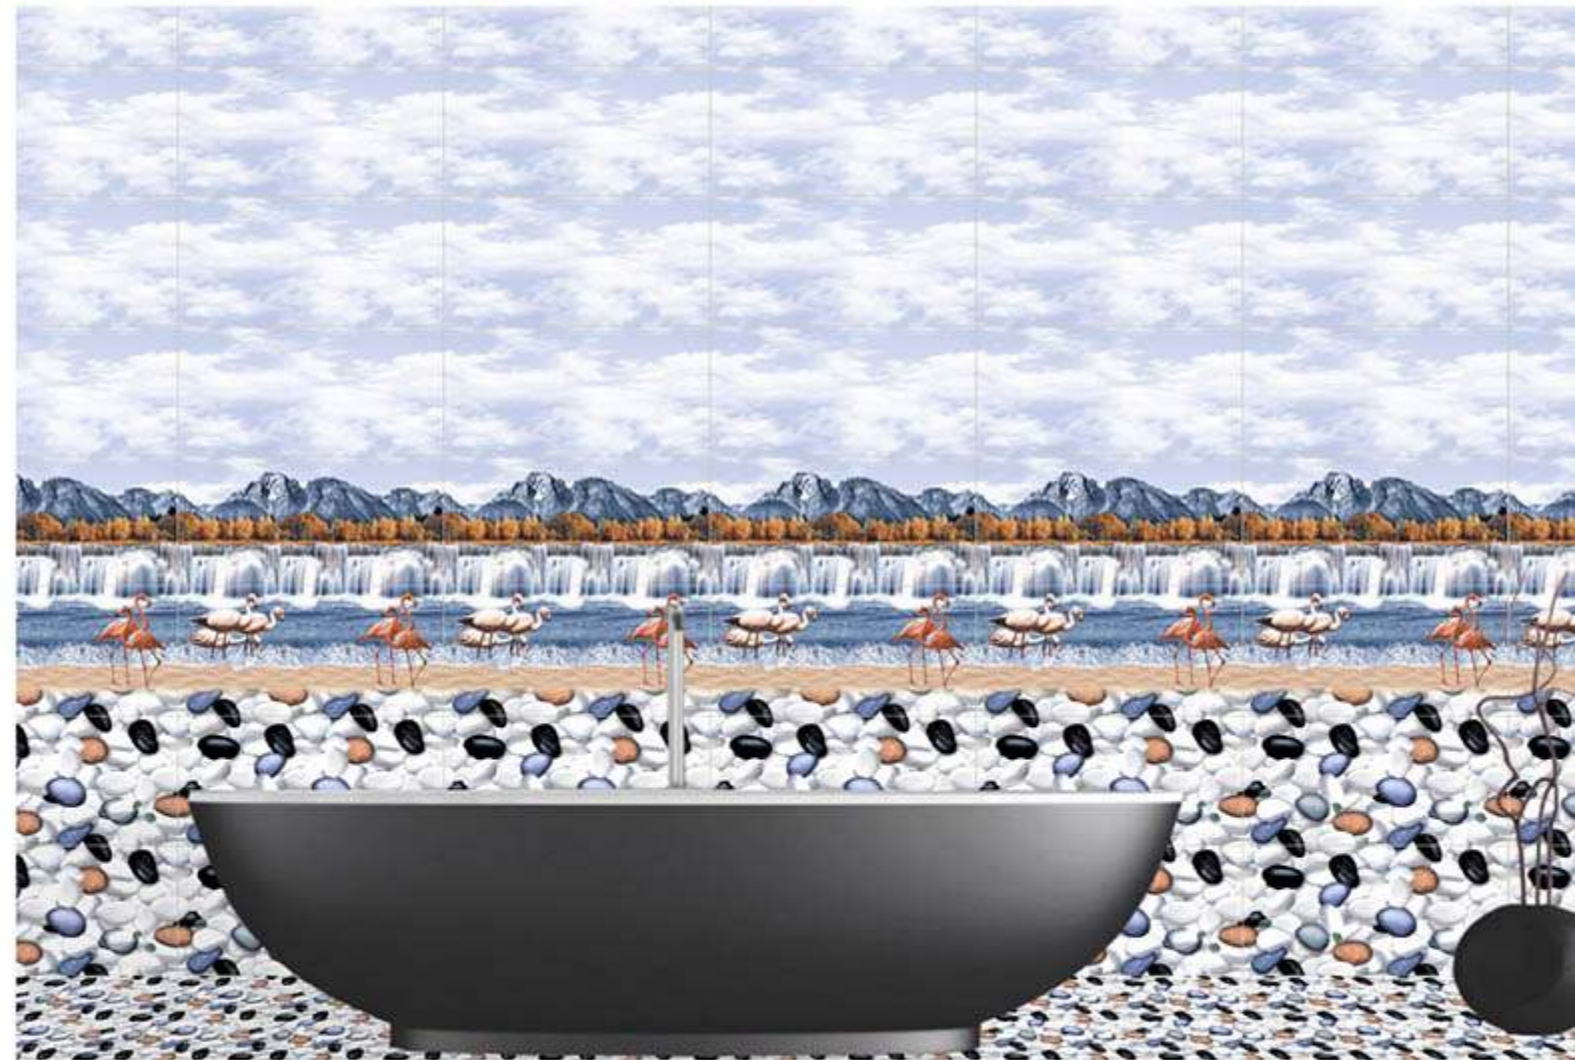

WALL
APPLICATION

HD DIGITAL
PRINTING

RANDOM
EFFECTS

GLOSSY

300x600 mm DIGITAL WALL TILES