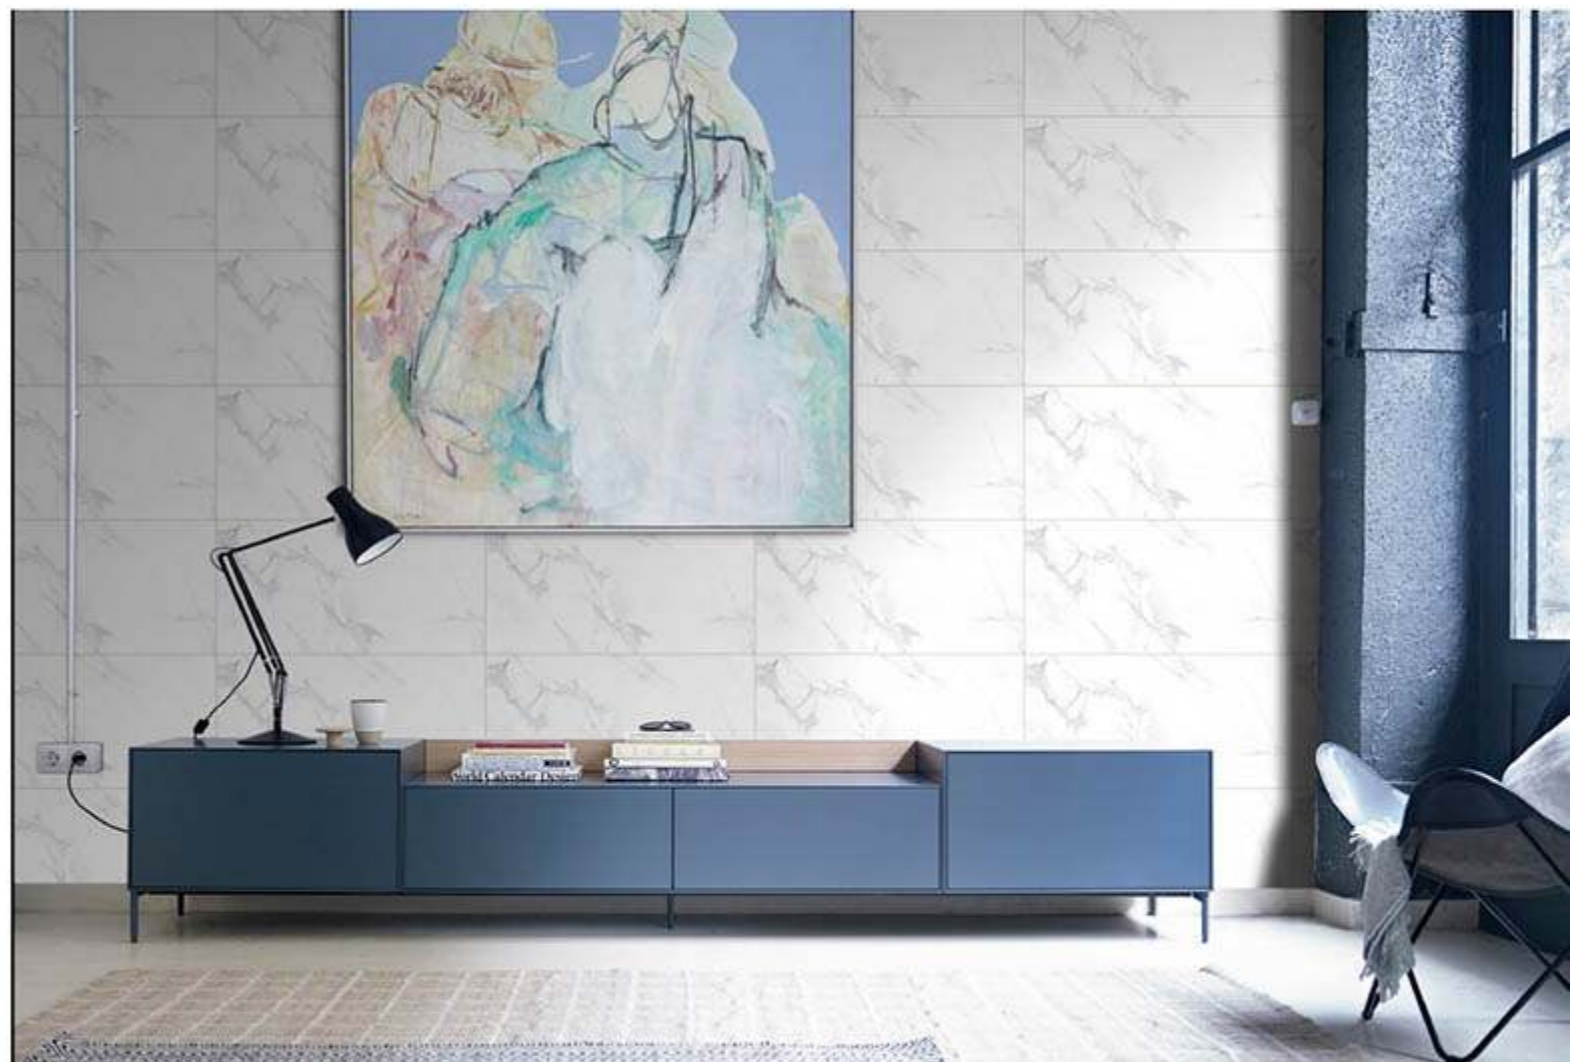

WALL
APPLICATION

HD DIGITAL
PRINTING

RANDOM
EFFECTS

GLOSSY

300x600 mm DIGITAL WALL TILES