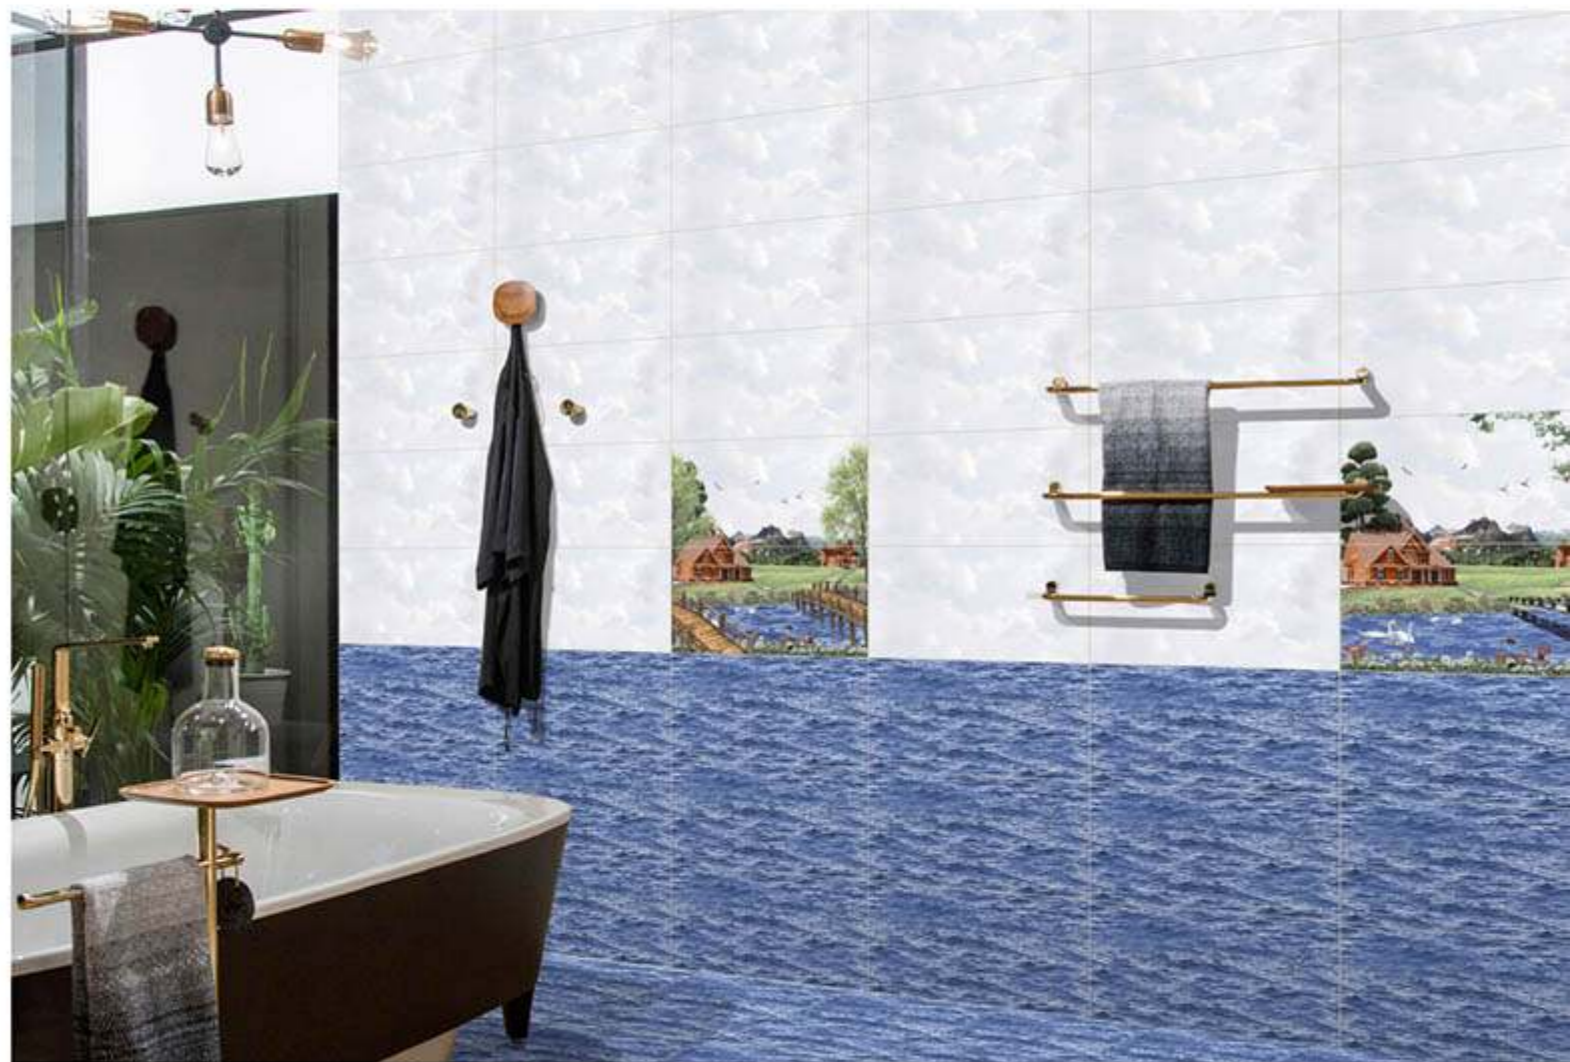

1798-HL 1 B

1798-HL 3 A

1798-D

1798-HL 3 B

- WALL APPLICATION
- HD DIGITAL PRINTING
- RANDOM EFFECTS
- GLOSSY

300x600 mm DIGITAL WALL TILES

1799-L

WALL
APPLICATION