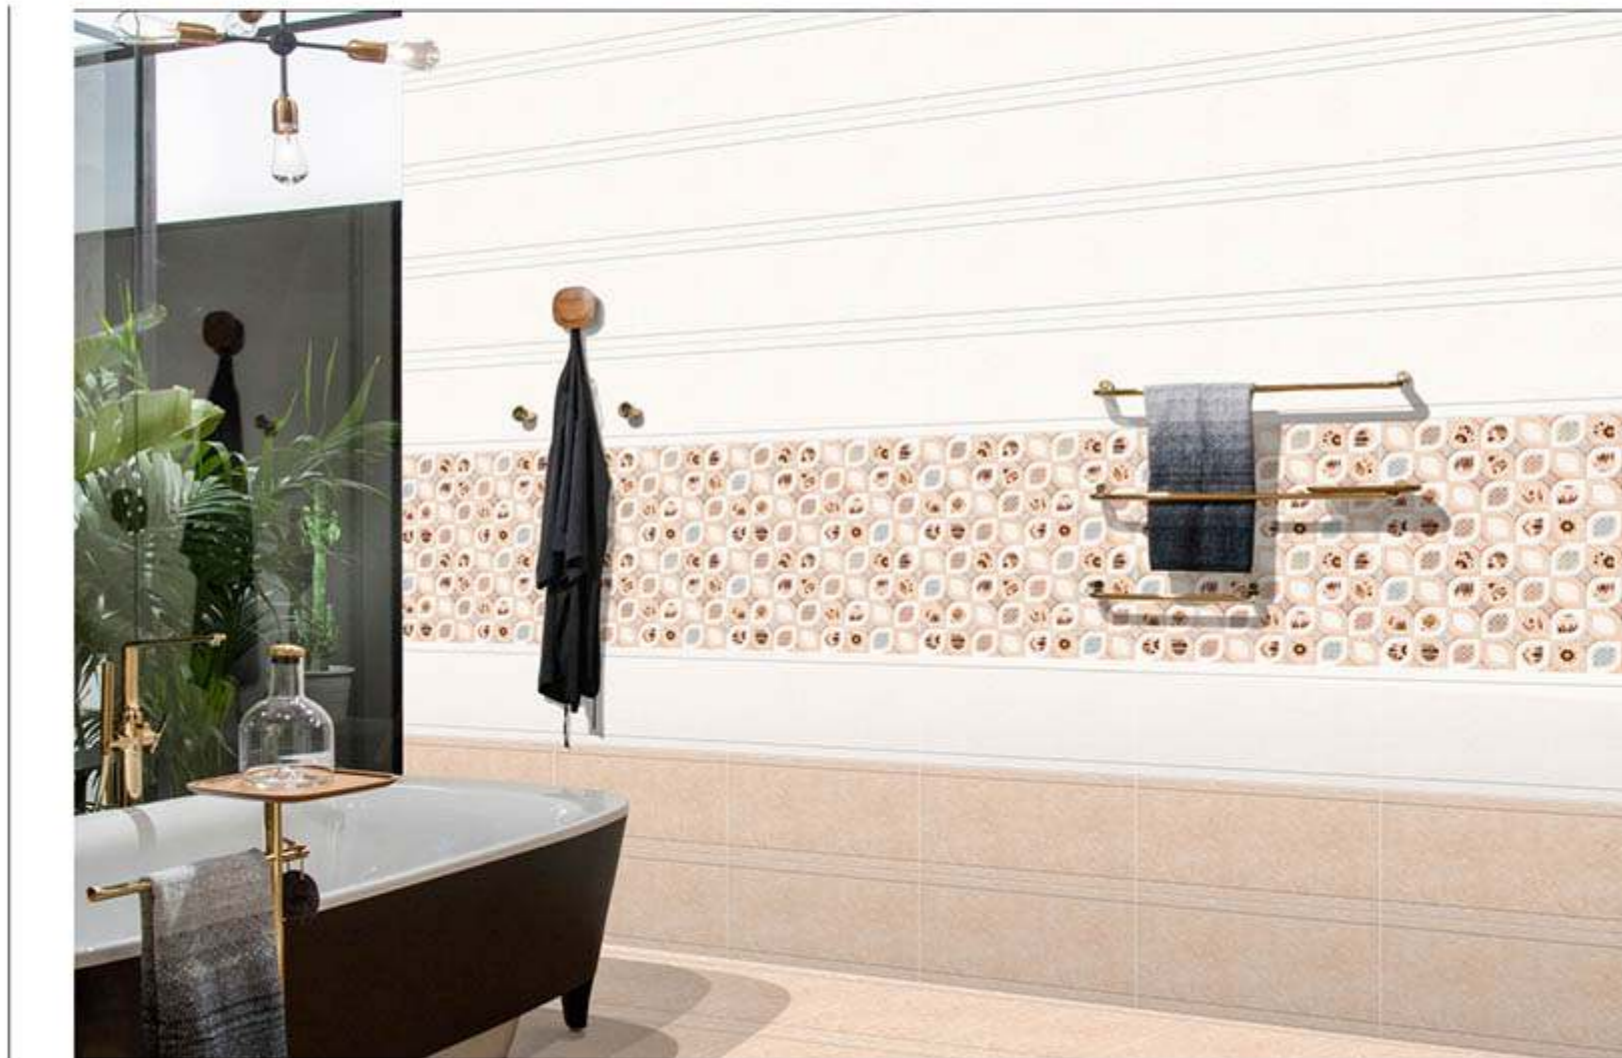

WALL APPLICATION | HD DIGITAL PRINTING | RANDOM EFFECTS | GLOSSY

300x600 mm DIGITAL WALL TILES