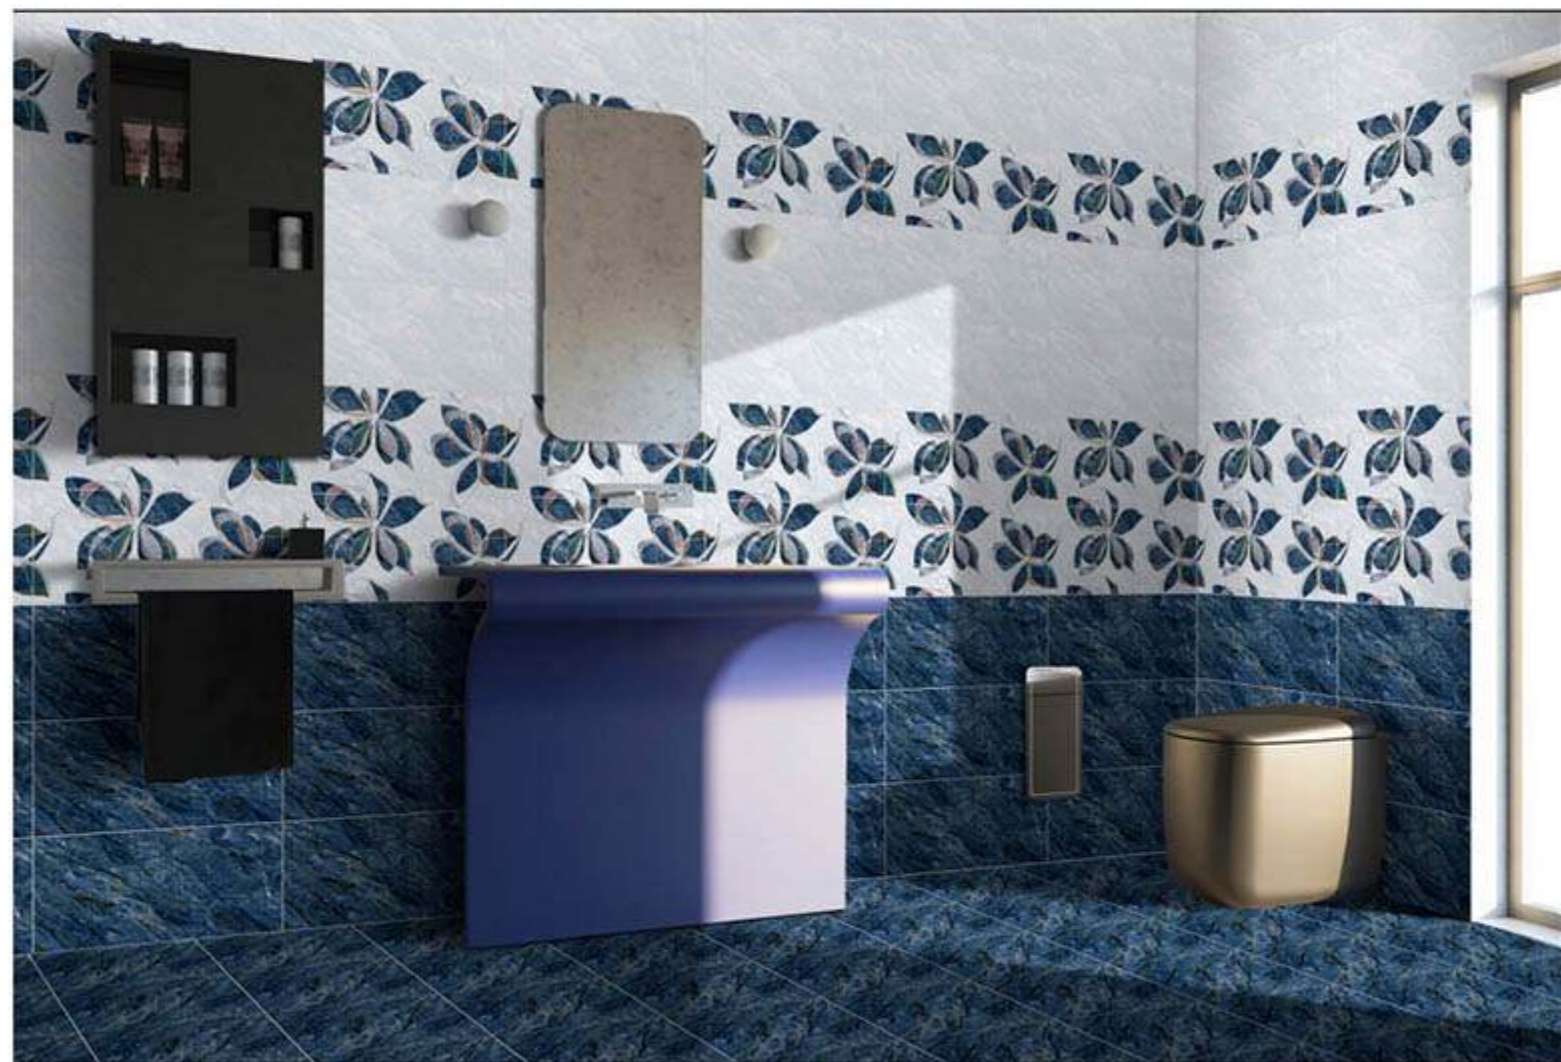

WALL APPLICATION

HD DIGITAL PRINTING

RANDOM EFFECTS

GLOSSY

300x600 mm DIGITAL WALL TILES