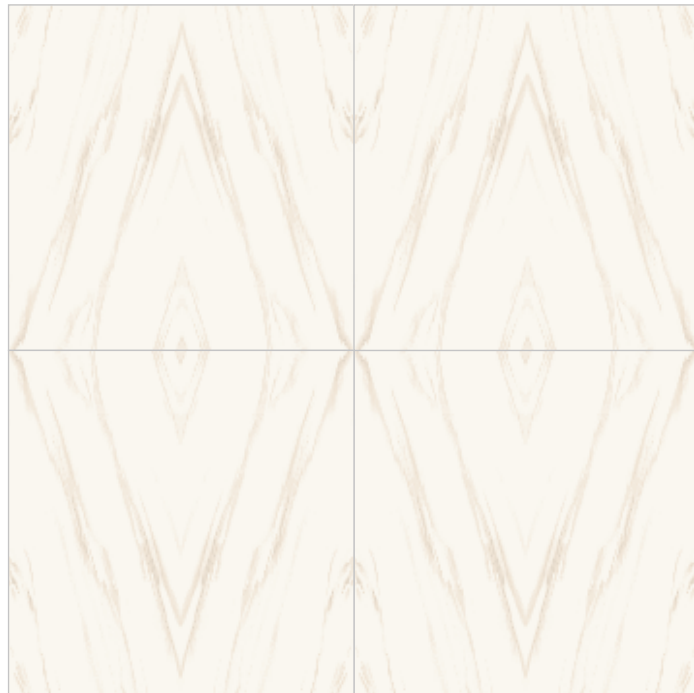

Carara Grey Cream

9003

Pinewood Cream

9004

Crown Cream

9005

VITRIFIED TILES | NANO Technology

900 x 900 mm