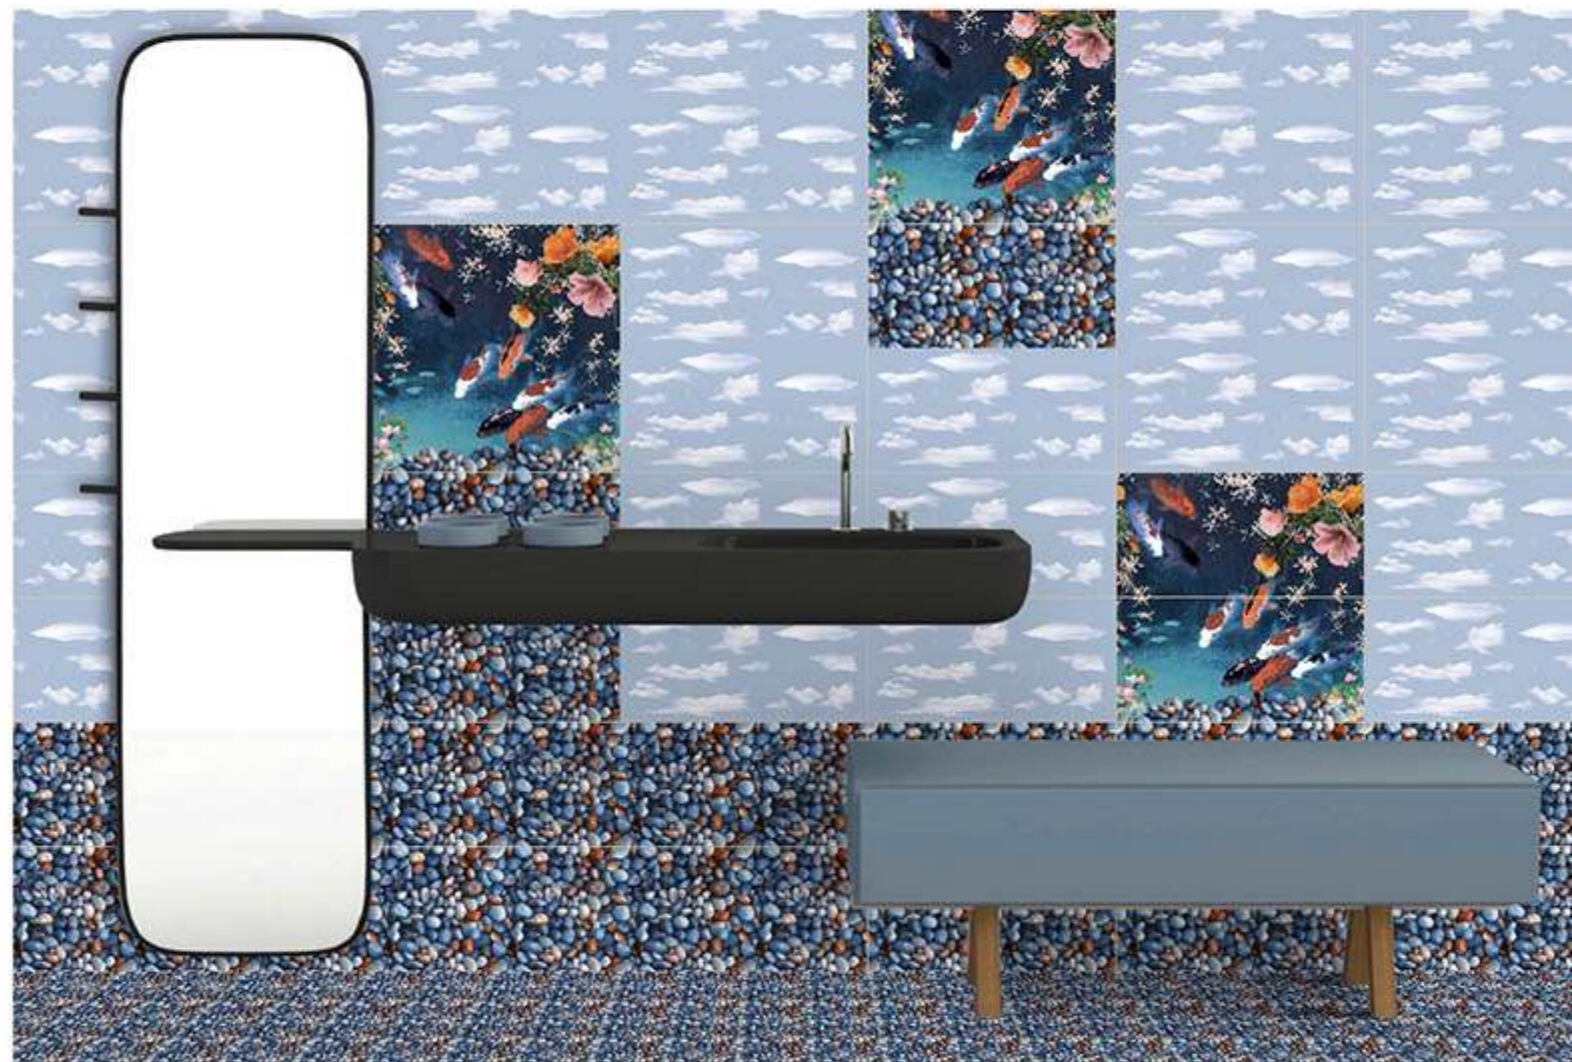

300x600 mm DIGITAL WALL TILES

1679-L

1679-HL-1 A

1679-HL-1 B

1679-D

 WALL APPLICATION
 HD DIGITAL PRINTING
 RANDOM EFFECTS
 GLOSSY

300x600 mm
DIGITAL WALL TILES

1680-L 1