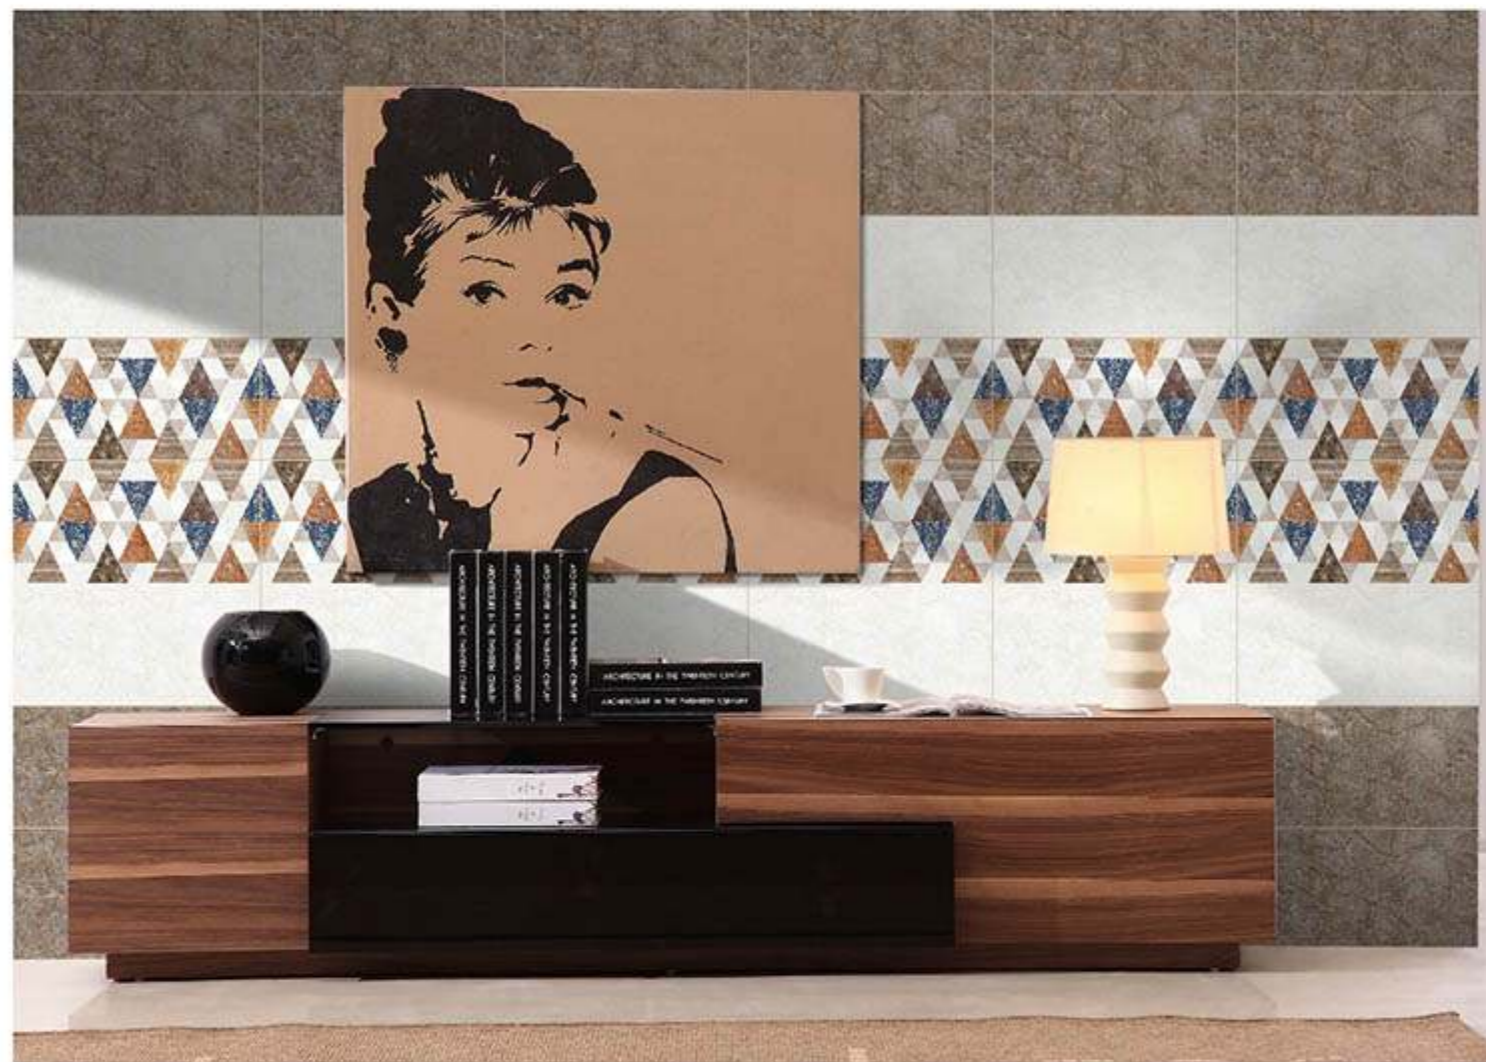

1621-HL 1

1621-D

300x600 mm
DIGITAL WALL TILES

1622-L

1622-HL 1

1622-D

WALL
APPLICATION

HD DIGITAL
PRINTING