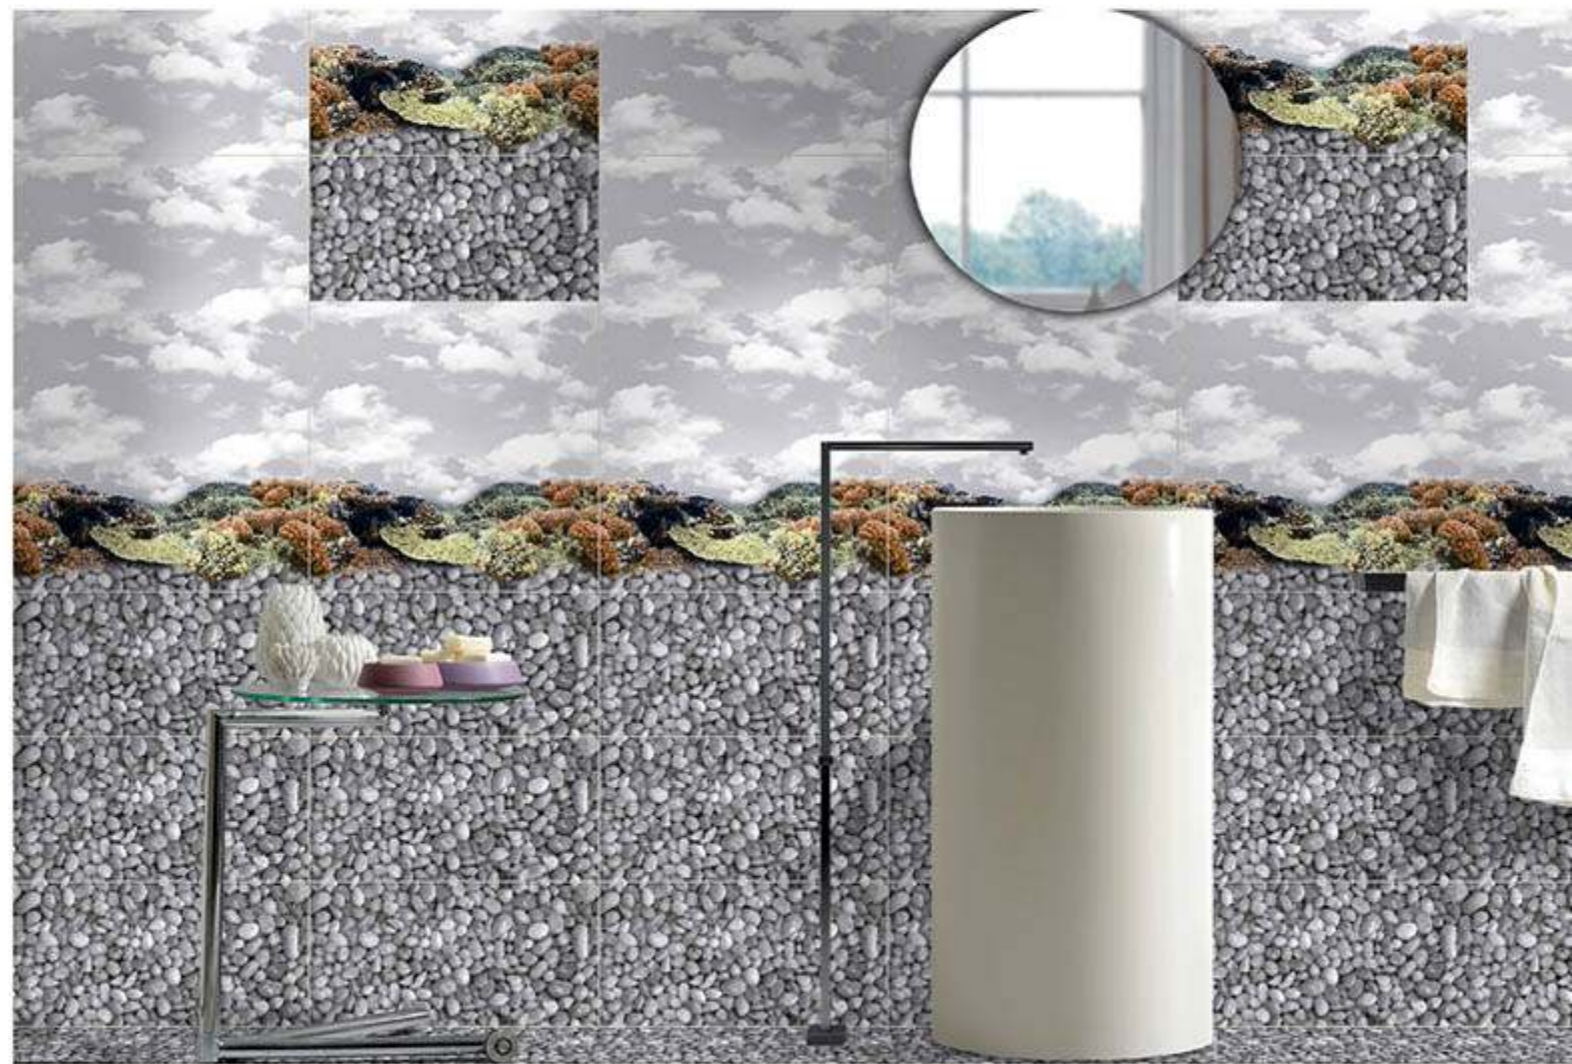

WALL
APPLICATION

HD DIGITAL
PRINTING

RANDOM
EFFECTS

GLOSSY

300x600 mm DIGITAL WALL TILES