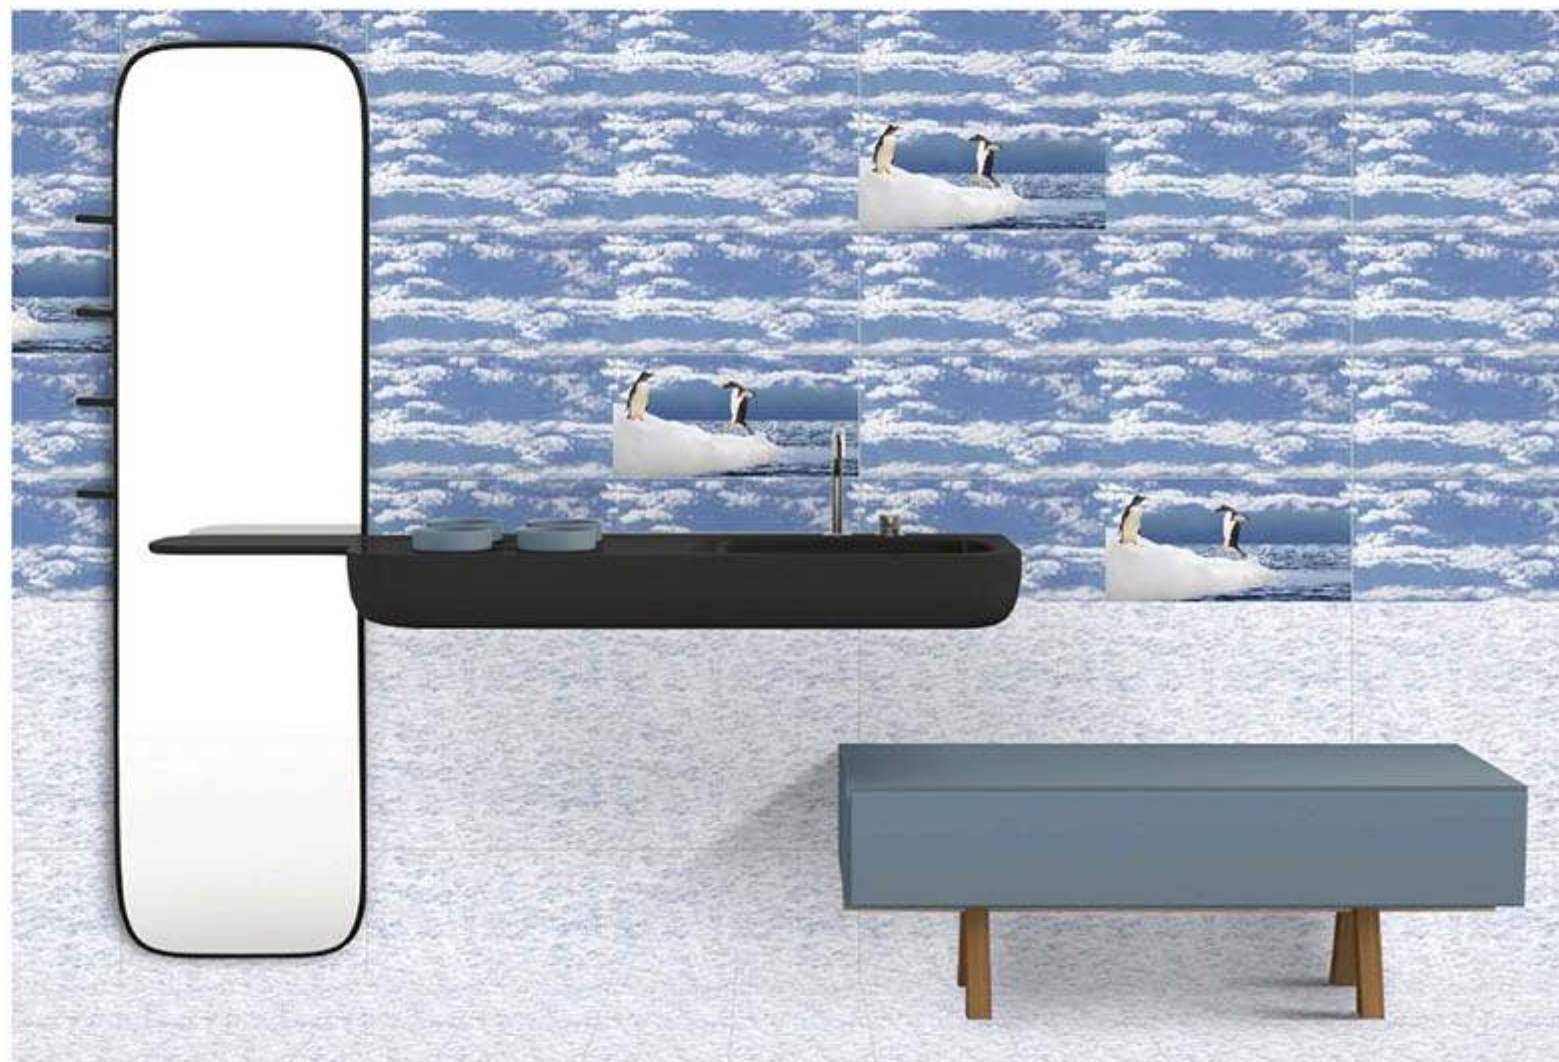

300x600 mm DIGITAL WALL TILES

1486-L

1486-HL 1

1486-D

WALL APPLICATION

HD DIGITAL PRINTING

RANDOM EFFECTS

GLOSSY