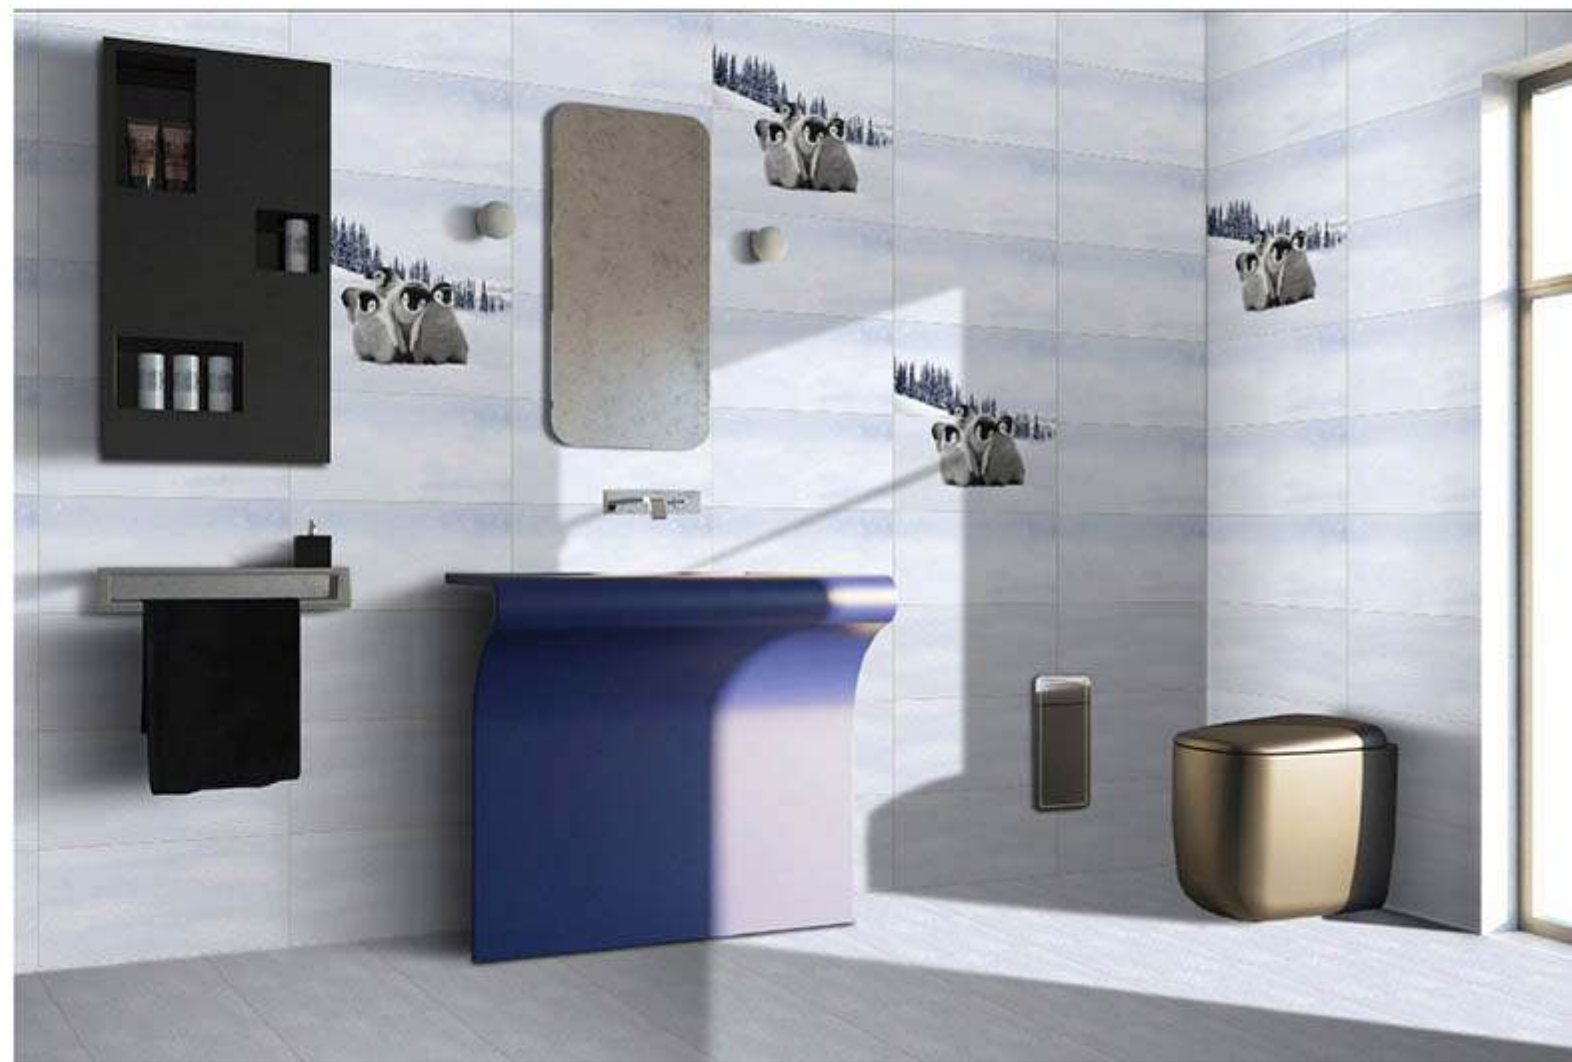

WALL
APPLICATION

HD DIGITAL
PRINTING

RANDOM
EFFECTS

GLOSSY

300x600 mm DIGITAL WALL TILES