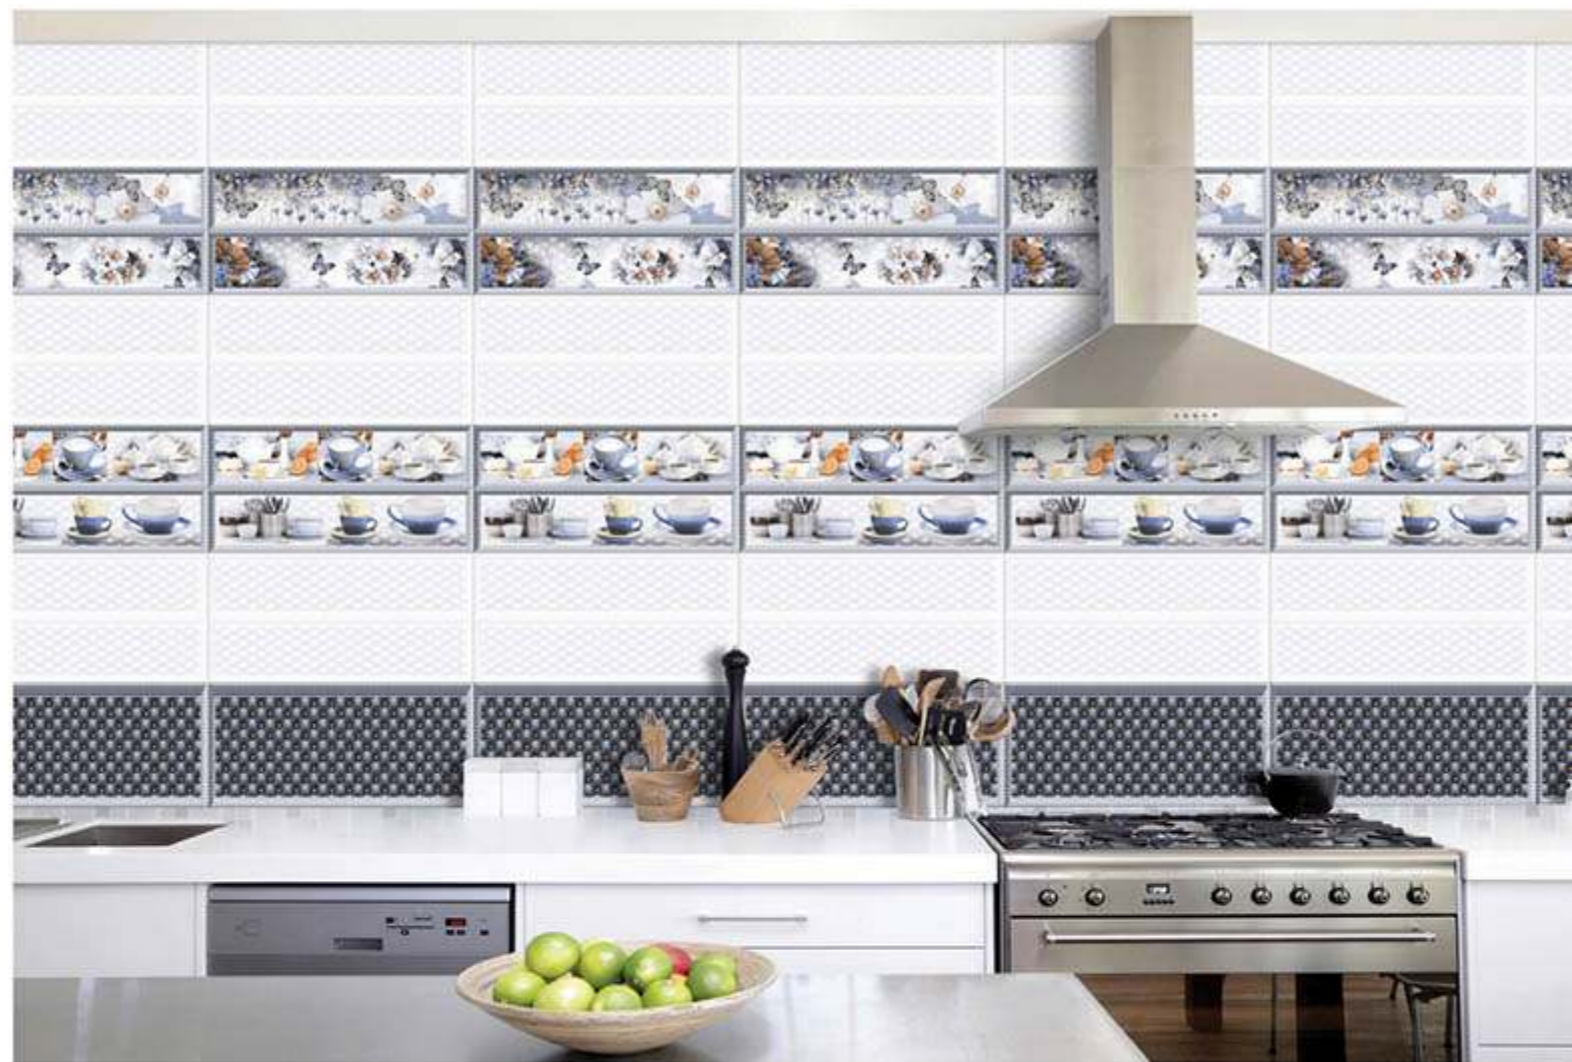

1061-KC-2

1061-D

WALL APPLICATION | HD DIGITAL PRINTING | RANDOM T EFFECTS | GLOSSY

300x600 mm DIGITAL WALL TILES

1064-L

1064-HL-1

1064-HL-2

1064-D