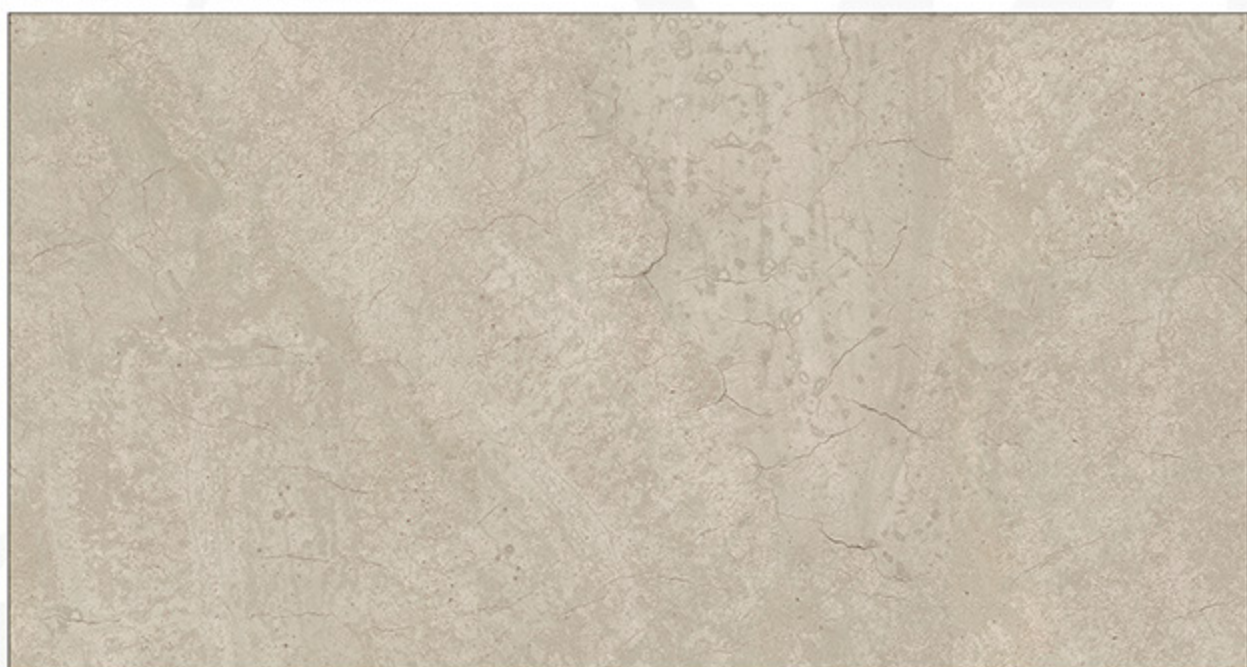

MATT 400X800mm

NAOS-L

NAOS-DECOR

NAOS-D

MATT 400X800mm

OPERA-L

OPERA-DECOR

OPERA-D