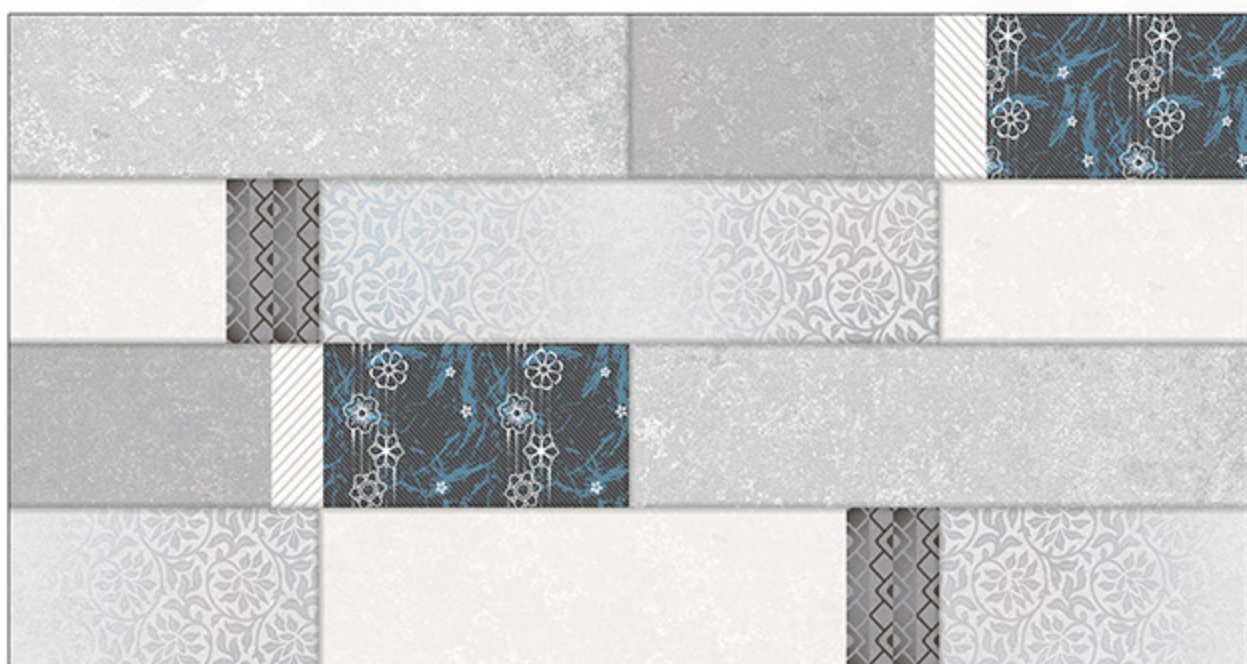

RIGA-L

RIGA-DECOR