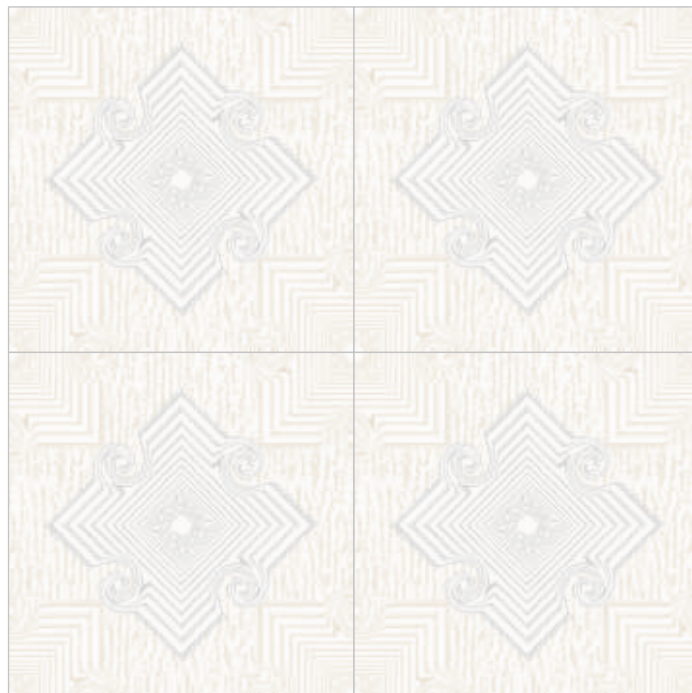

Thunder White

5017

AUTHENTIC
NANO VITRIFIED
TECHNOLOGY TILES
900 x 900 mm

Terracon White

5018

AUTHENTIC
NANO VITRIFIED
TECHNOLOGY TILES
900 x 900 mm

Heritage White

5019