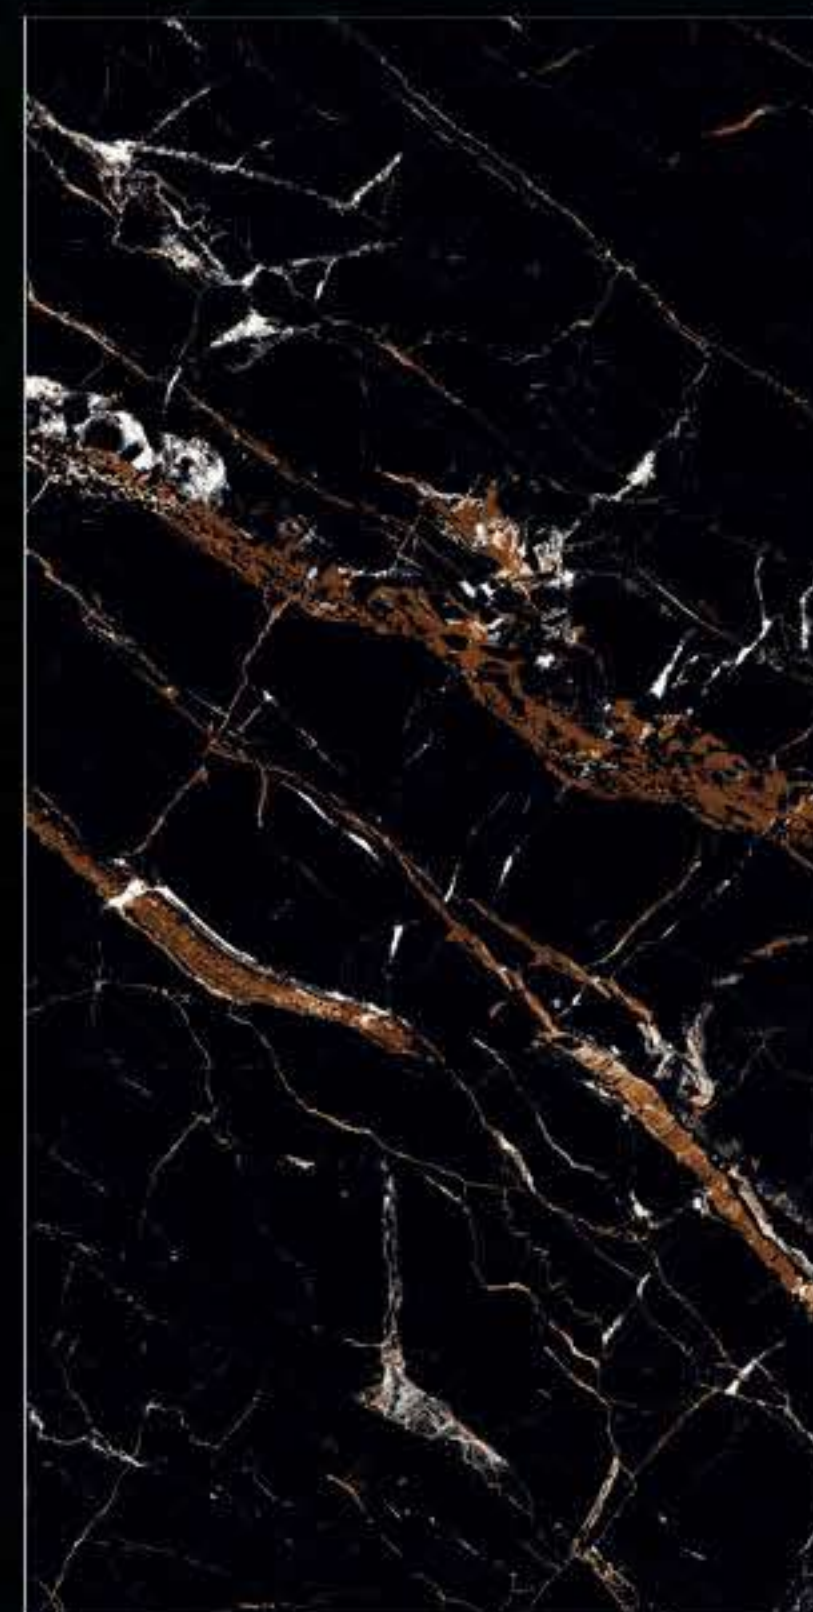

Journey of Definitive

INLAY BLACK

600 X 1200 mm

HIGHGLOSS