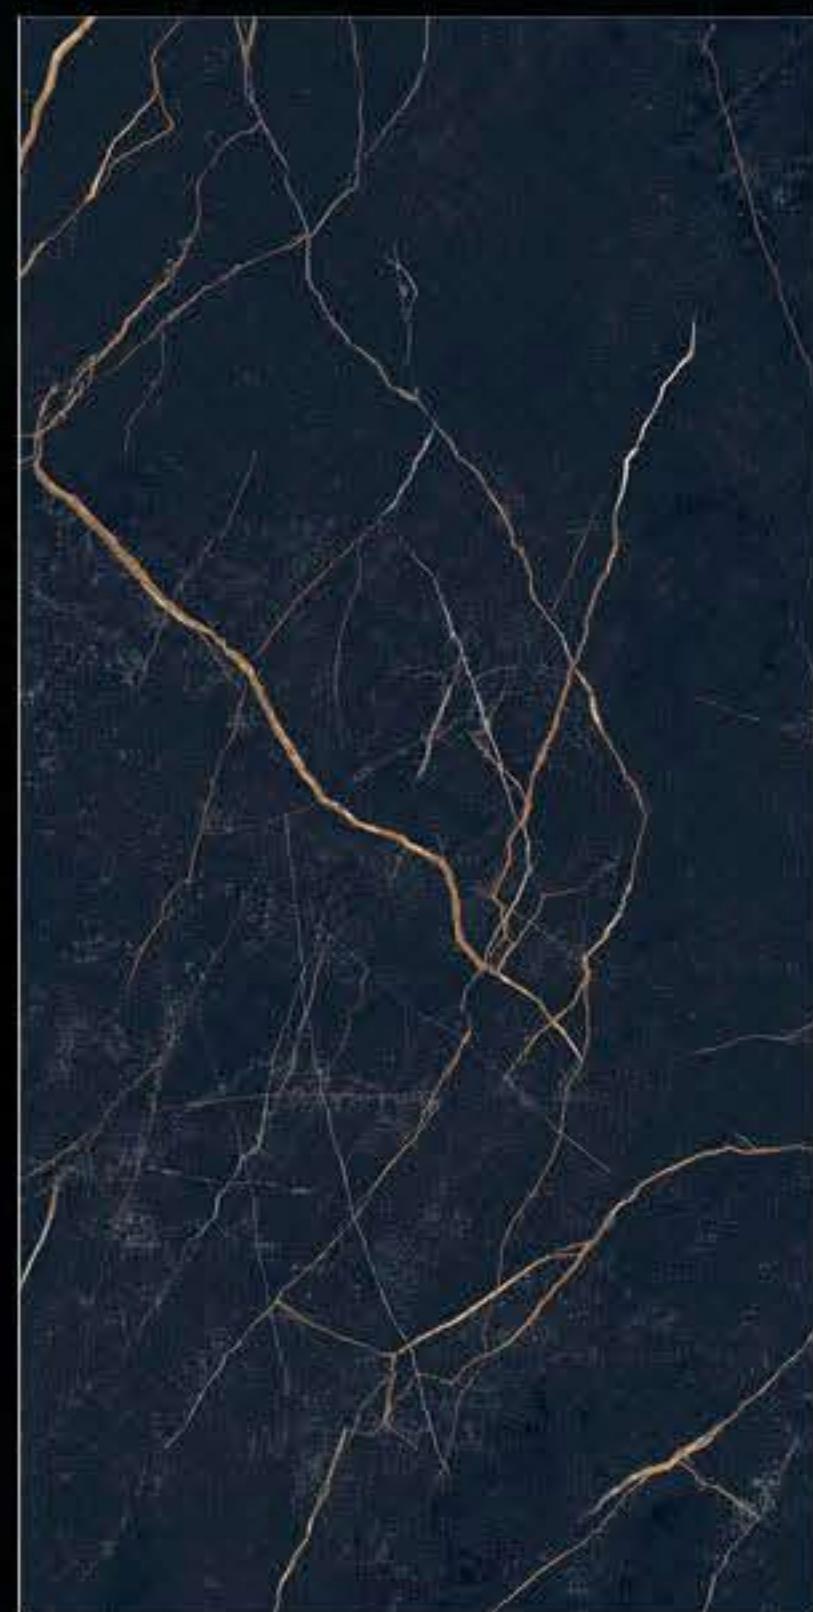

Journey of Definitive

SAHARA NOIR

---

600 X 1200 mm

HIGHGLOSS