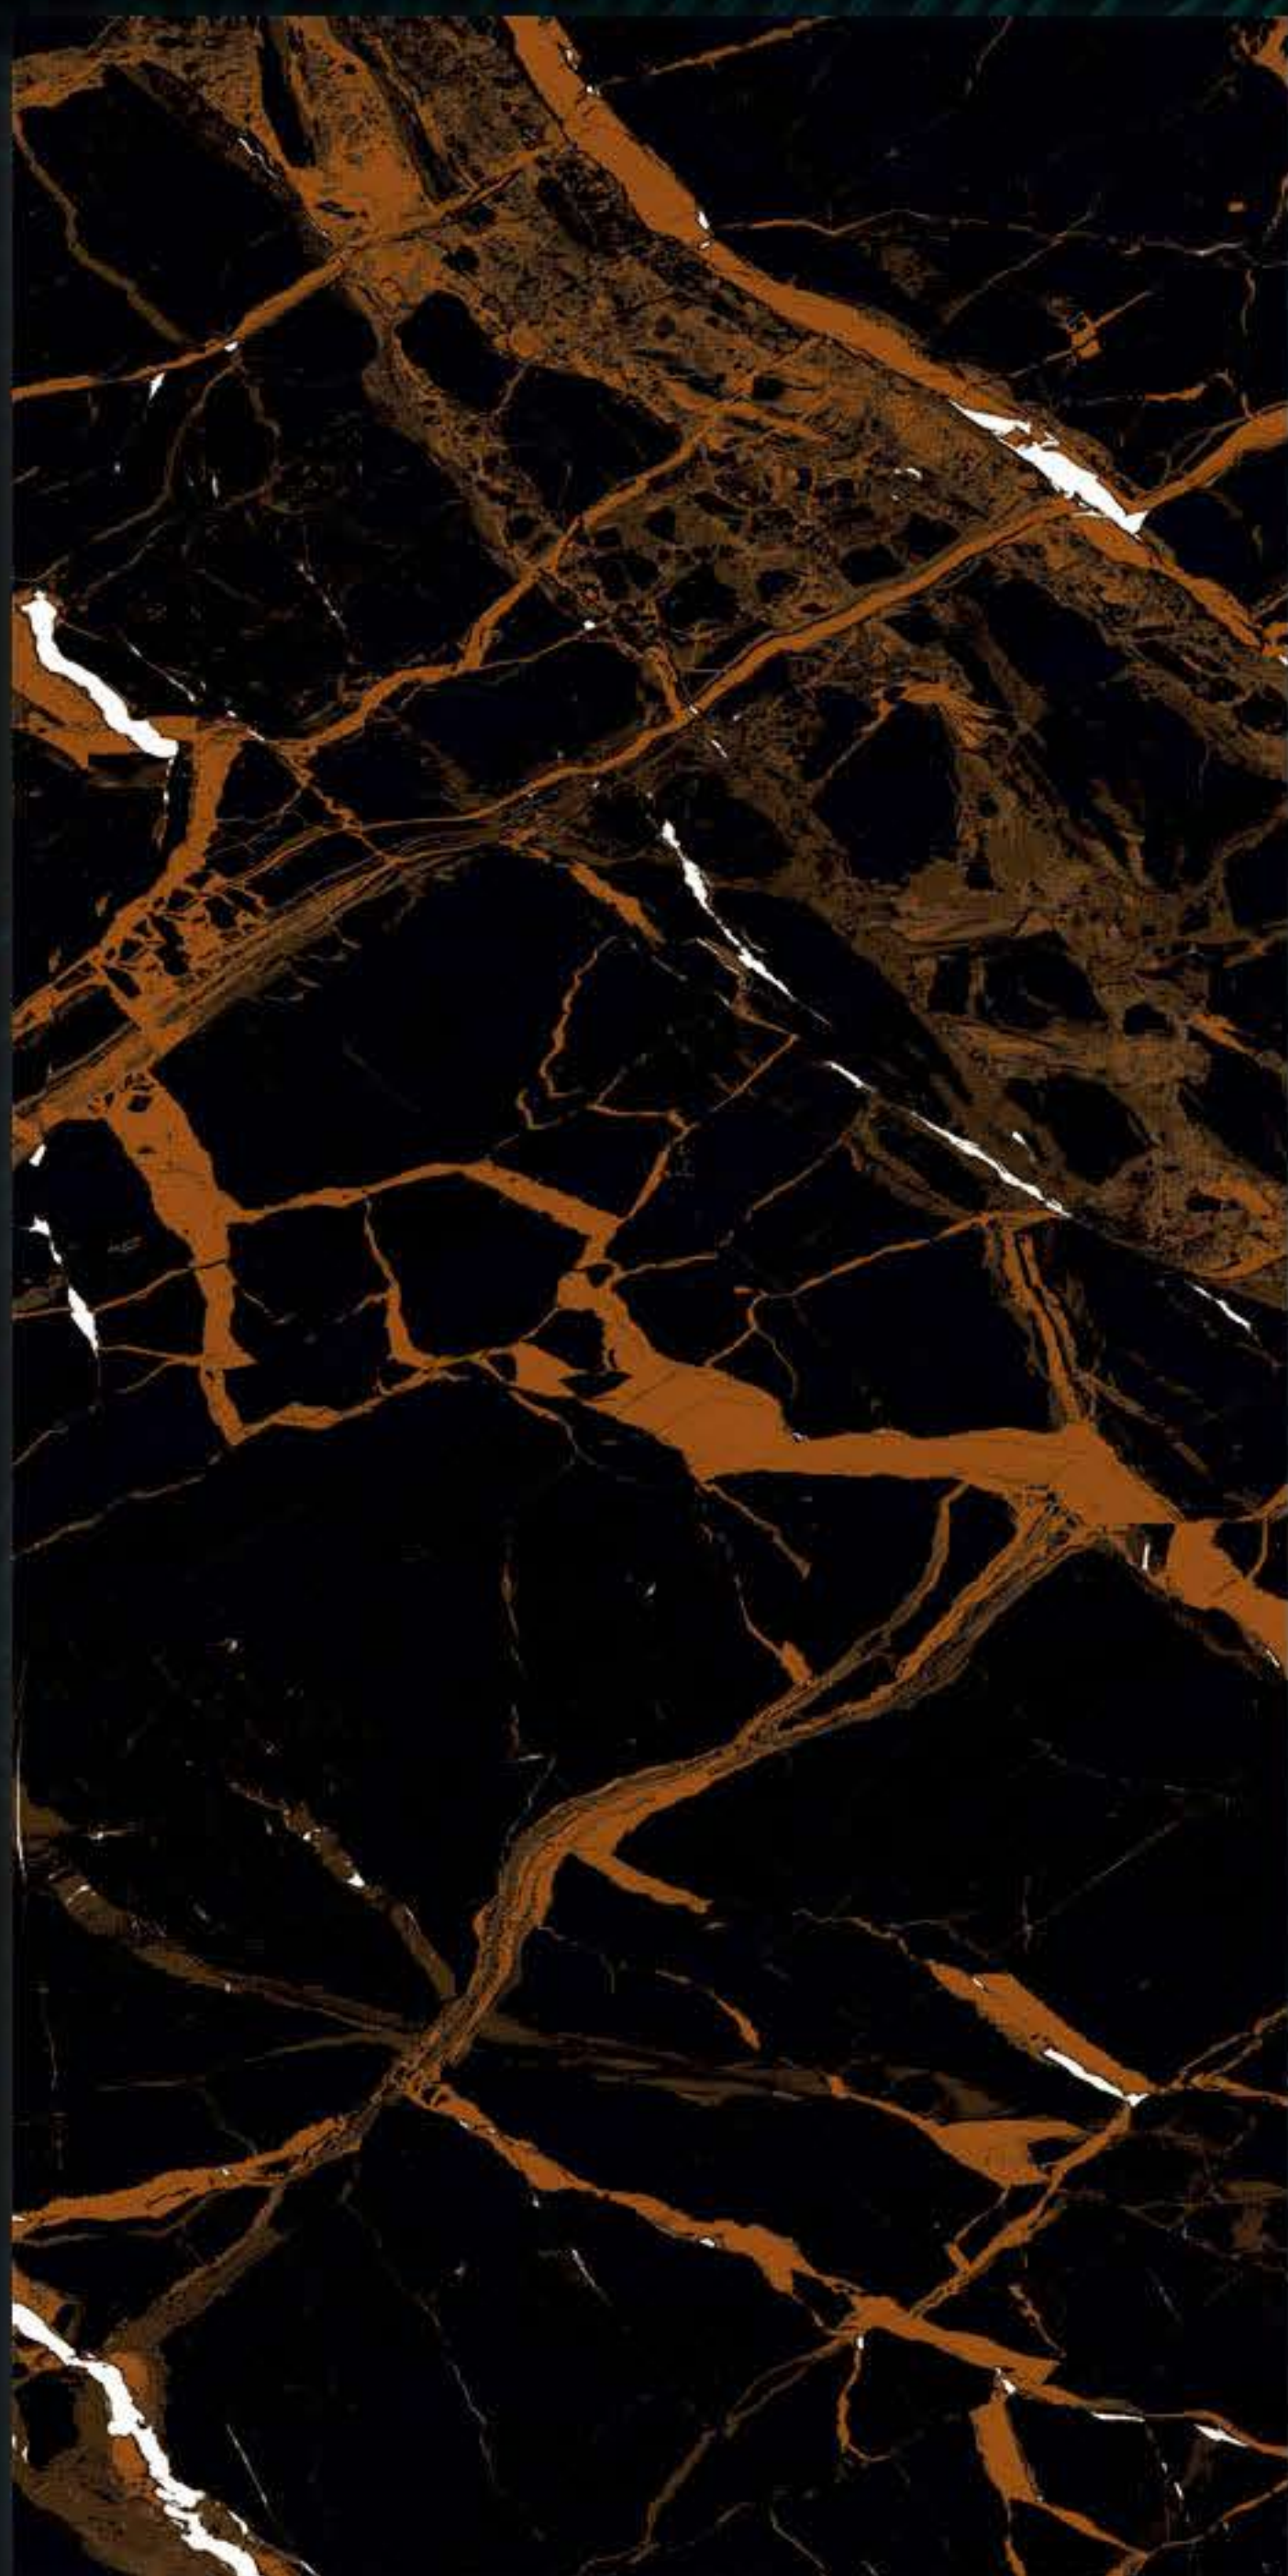

Journey of Definitive

SOULY RED

---

600 X 1200 mm

HIGHGLOSS