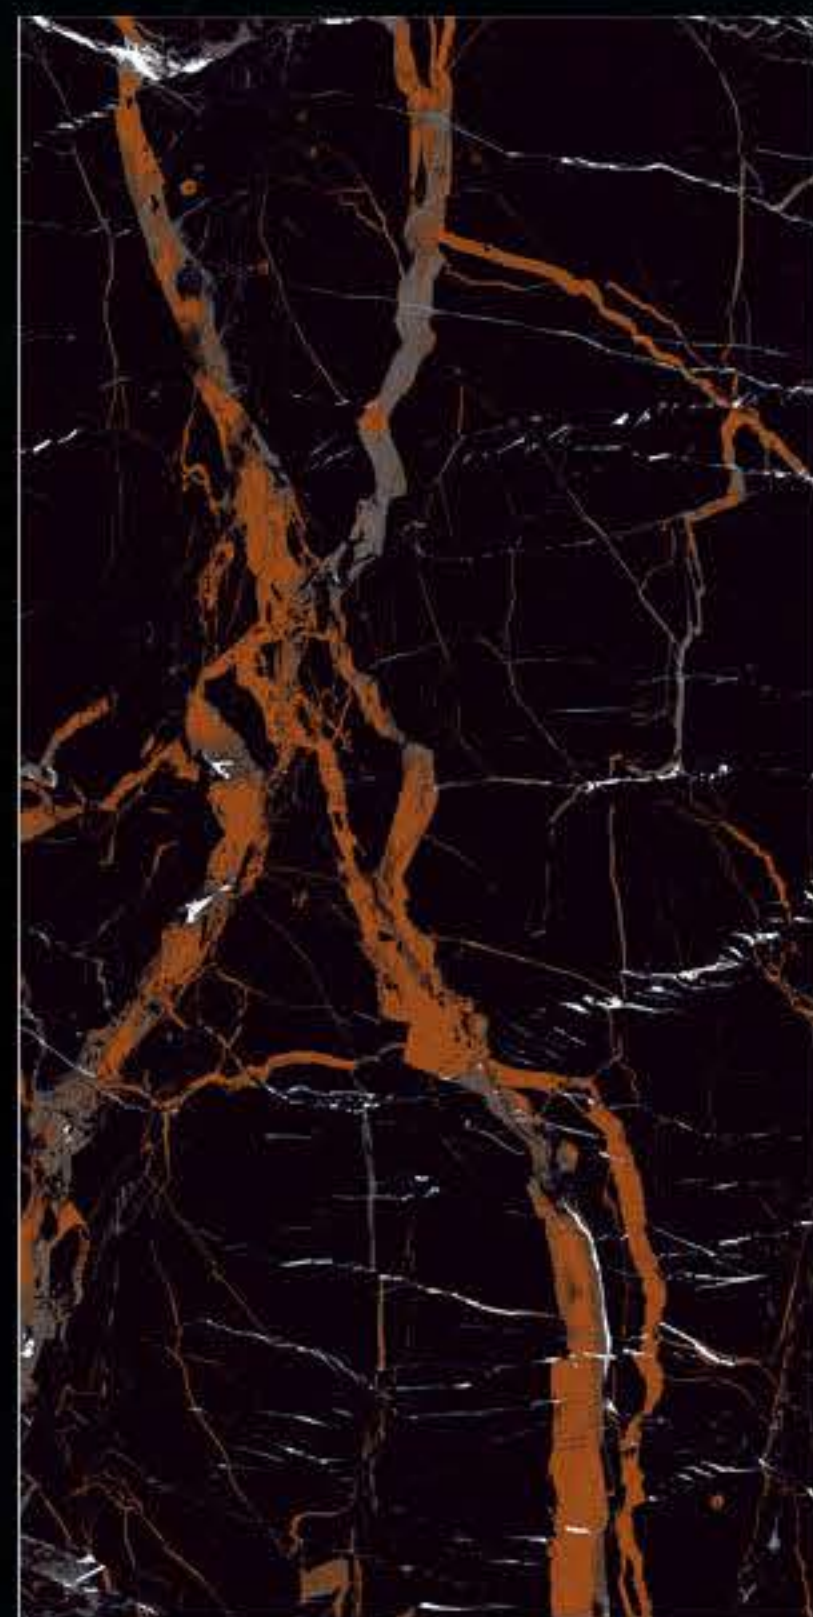

Journey of Definitive

ESTORIA RED

600 X 1200 mm

HIGHGLOSS