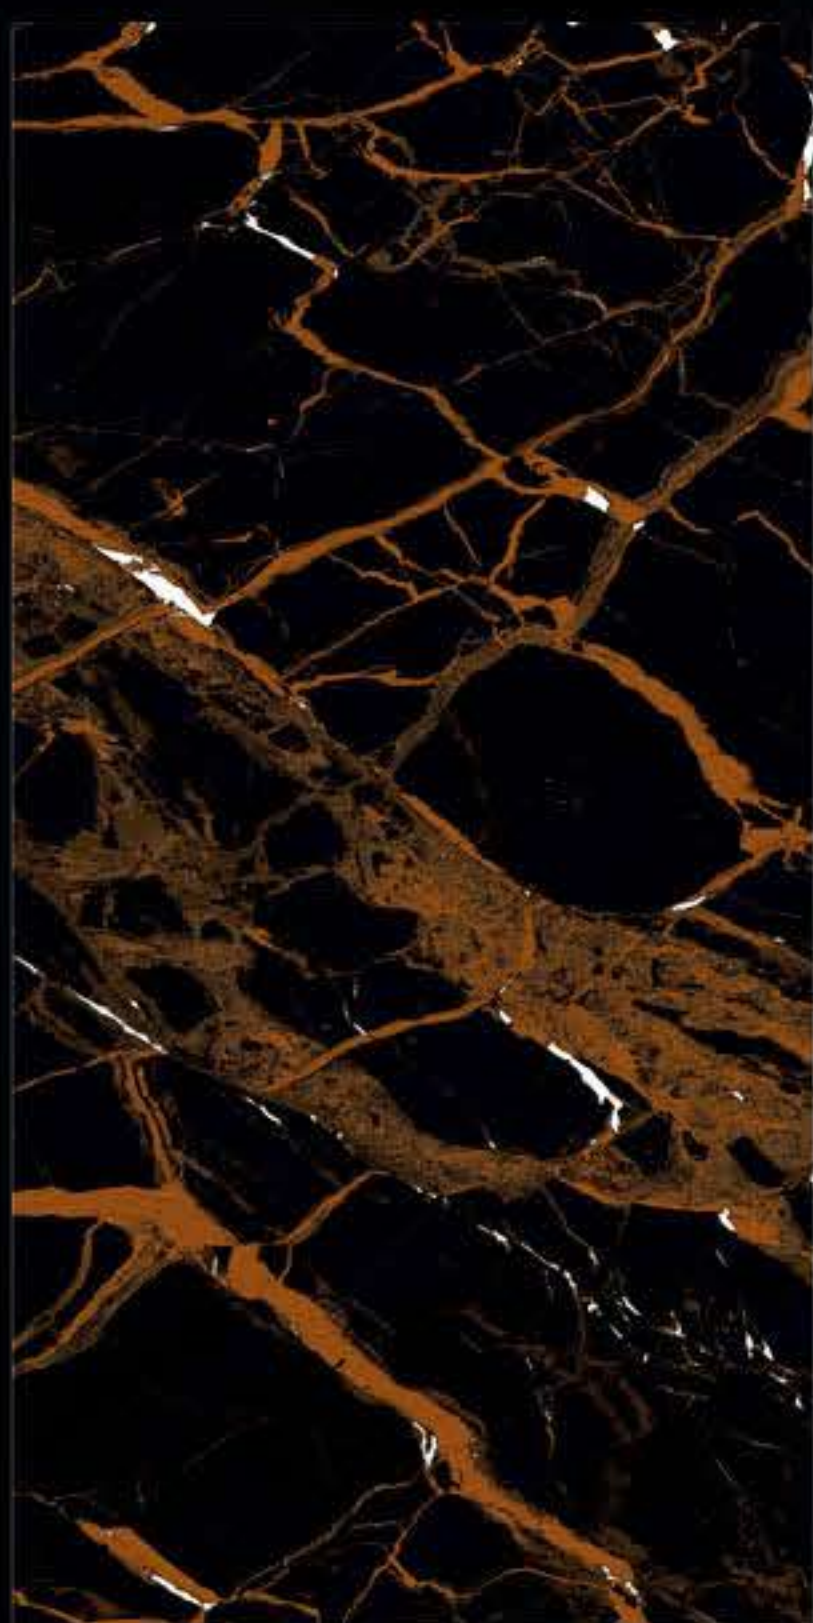

*Journey of Definitive*

**SOULY RED**

---

**600 X 1200 mm**

---

**HIGHGLOSS**

---

*Journey of Definitive*