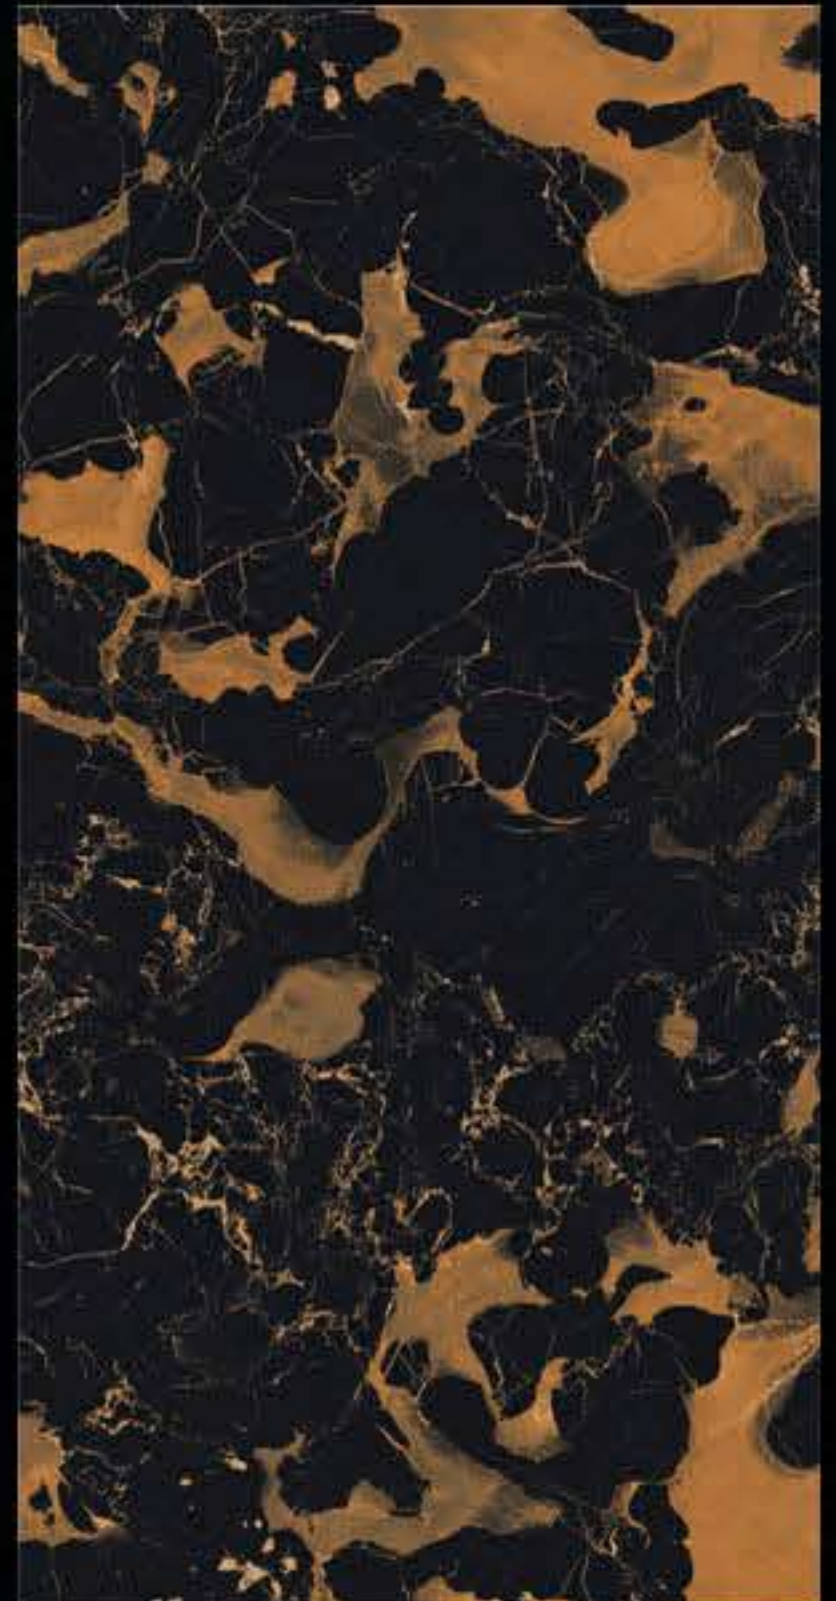

Journey of Definitive

CLASSIC GOLD

---

600 X 1200 mm

HIGHGLOSS