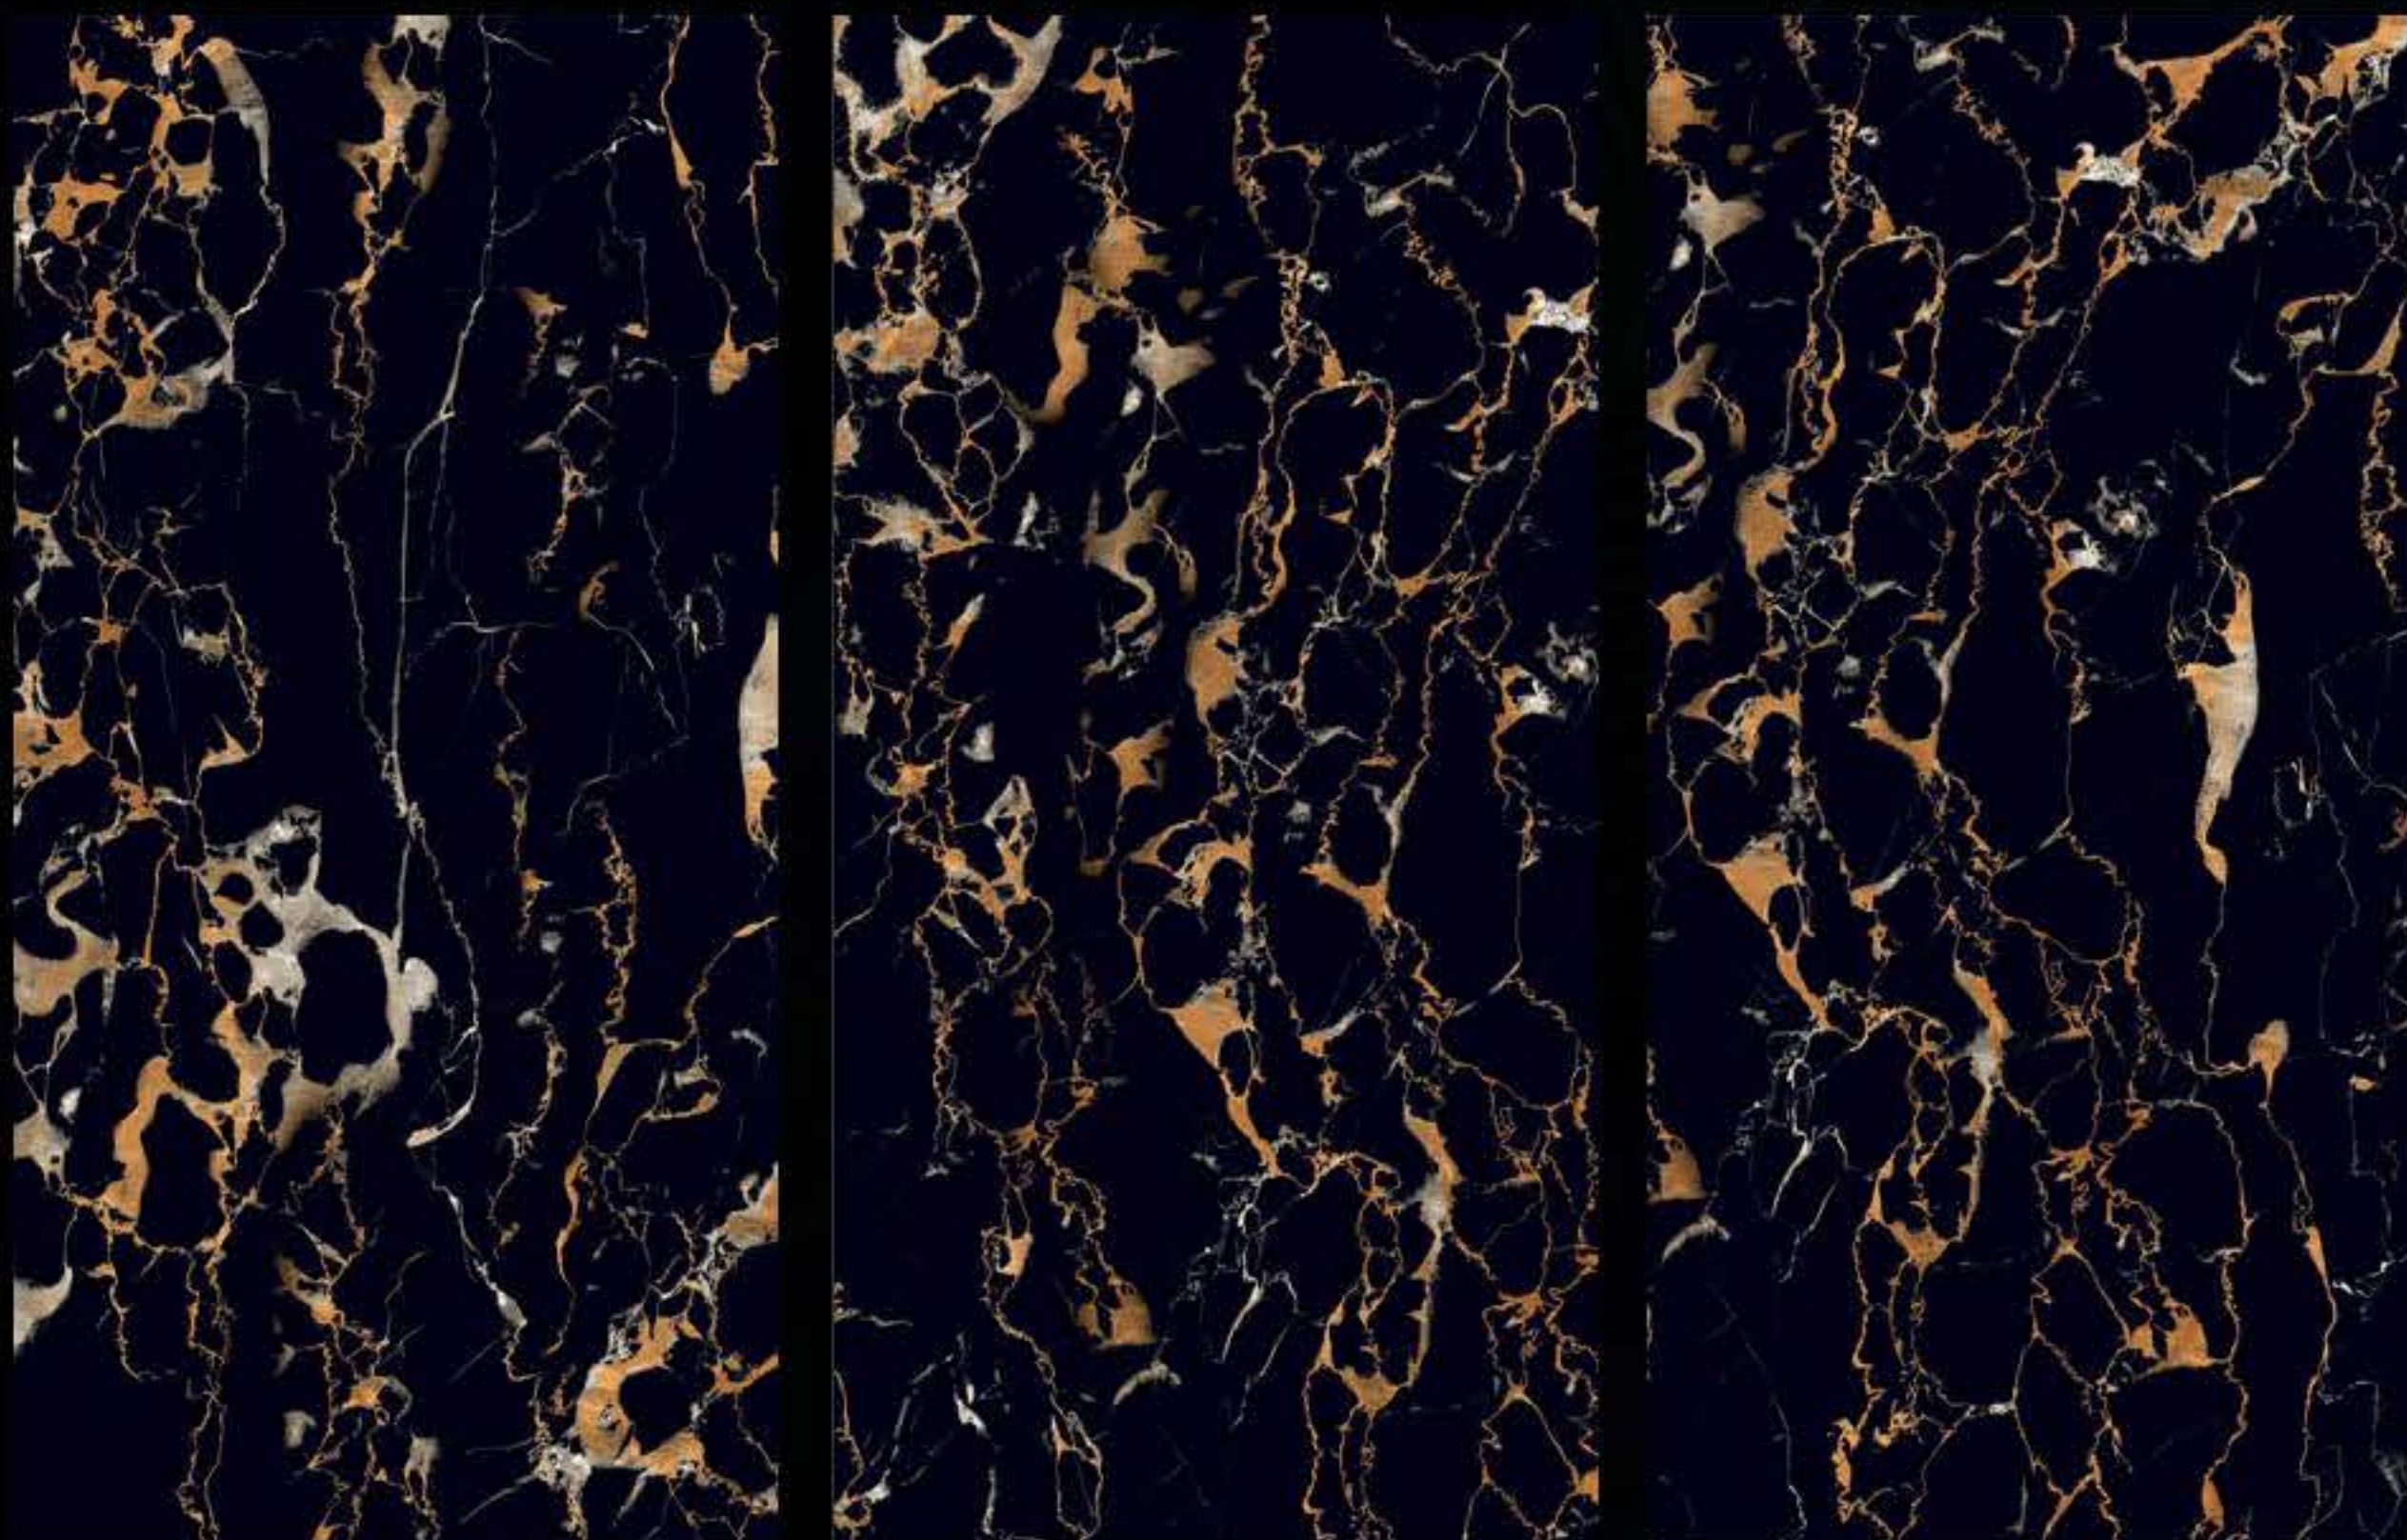

---

*Journey of Definitive*

**GOLDEN POTTRO**

**600 X 1200 mm**

**HIGHGLOSS**

*Journey of Definitive*

GOLDSTONE BLACK

600 X 1200 mm