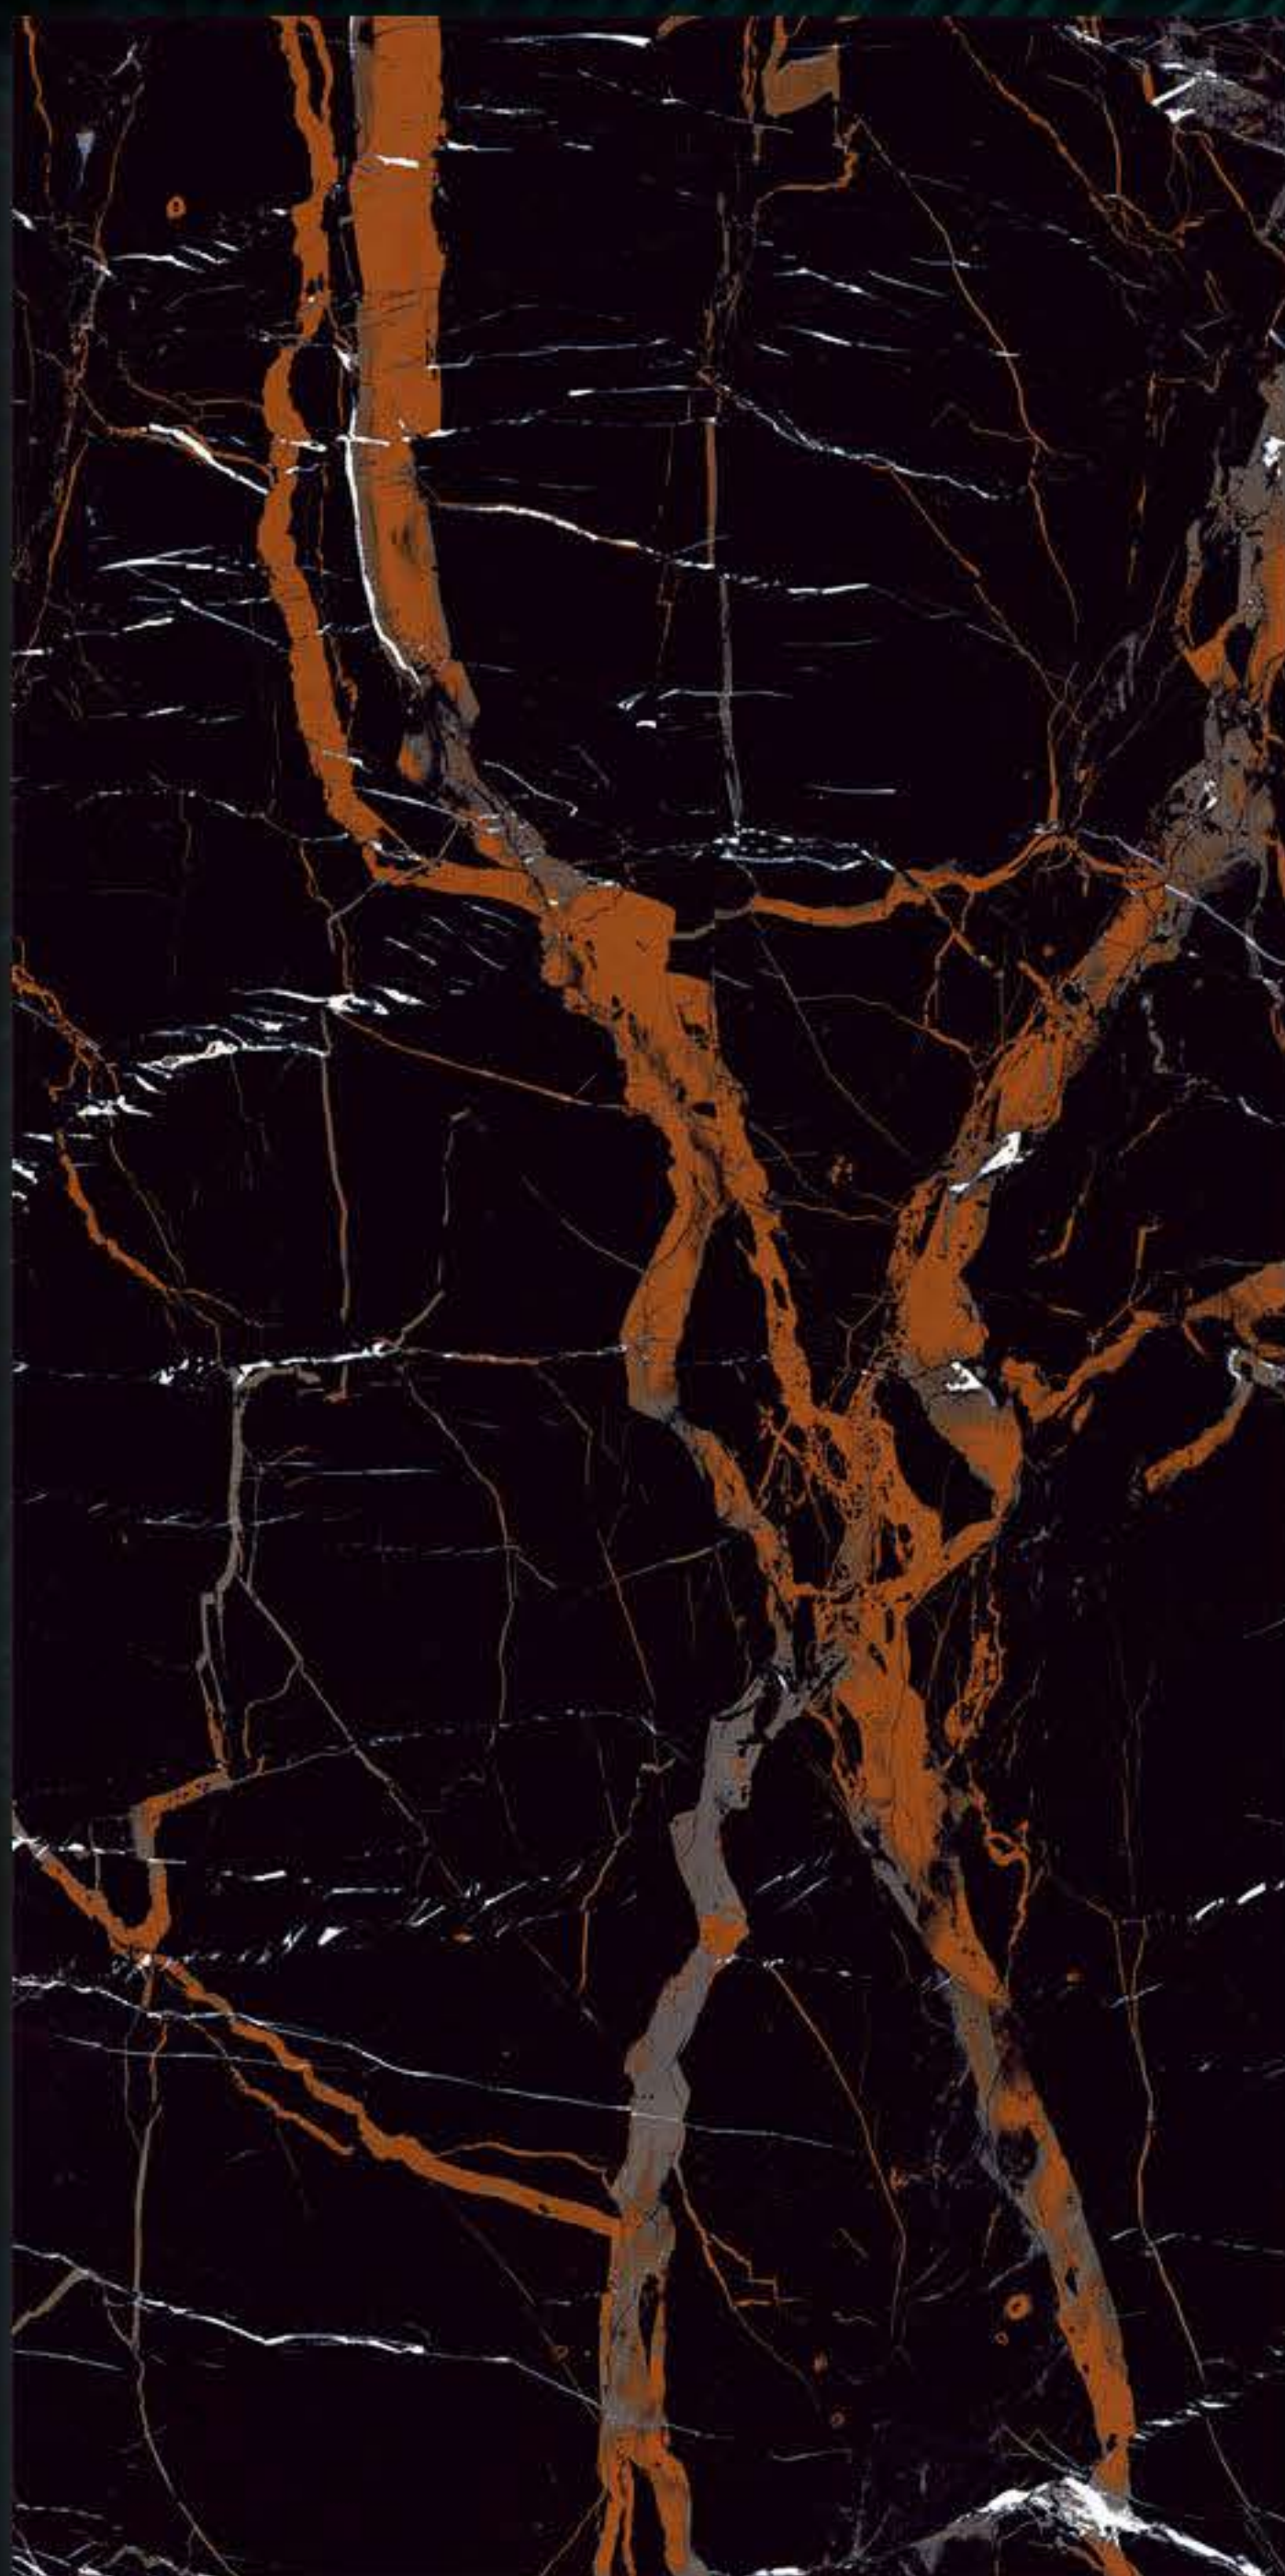

Journey of Definitive

ESTORIA RED

600 X 1200 mm

HIGHGLOSS