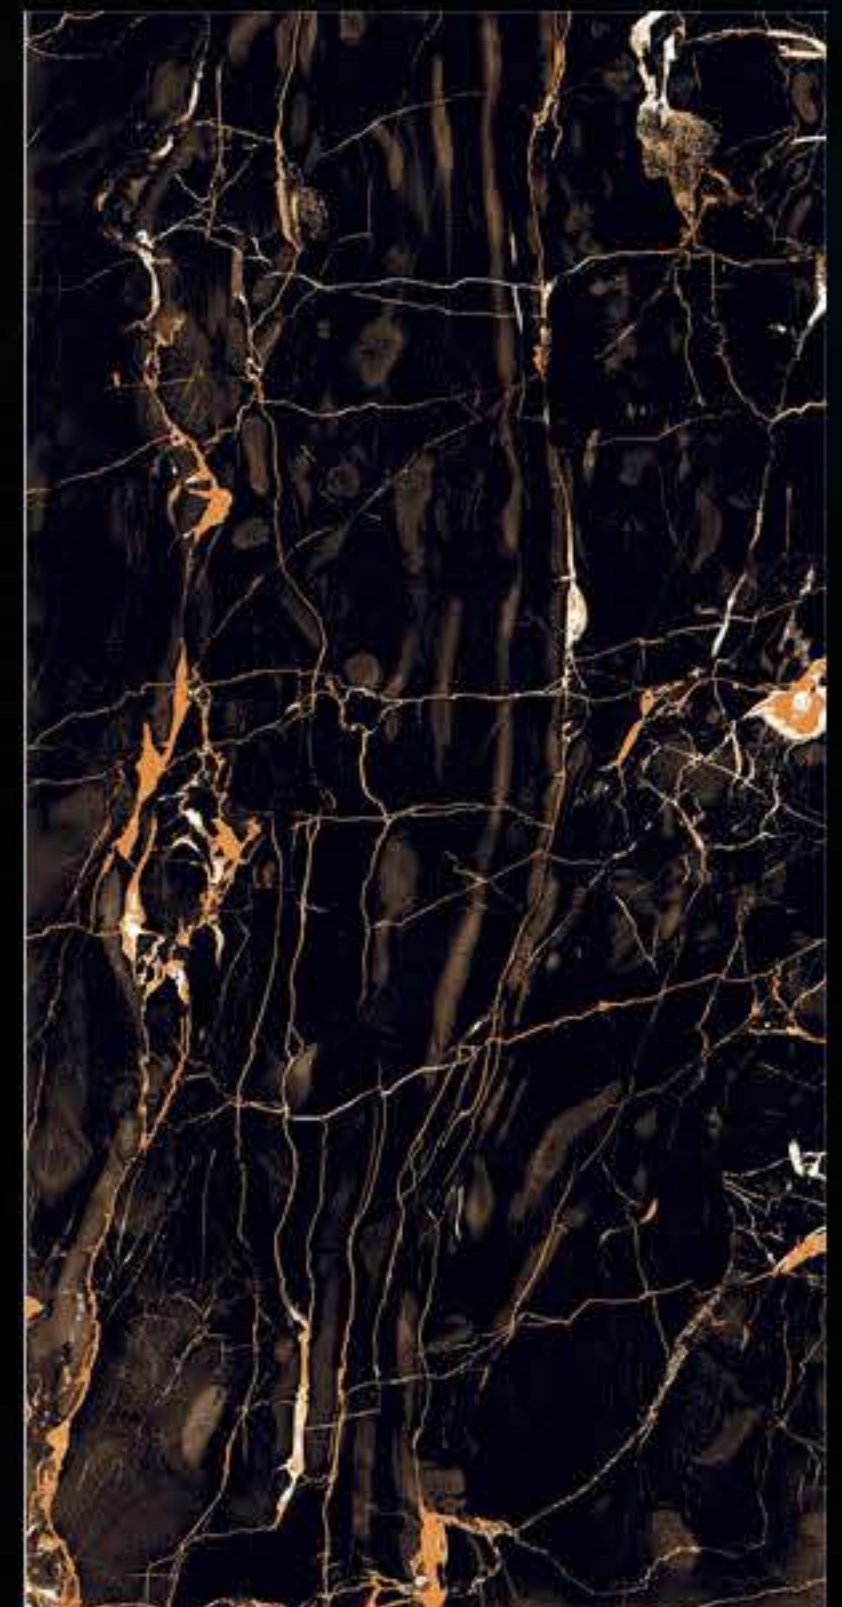

Journey of Definitive

BERGAMA BLACK

600 X 1200 mm

HIGHGLOSS