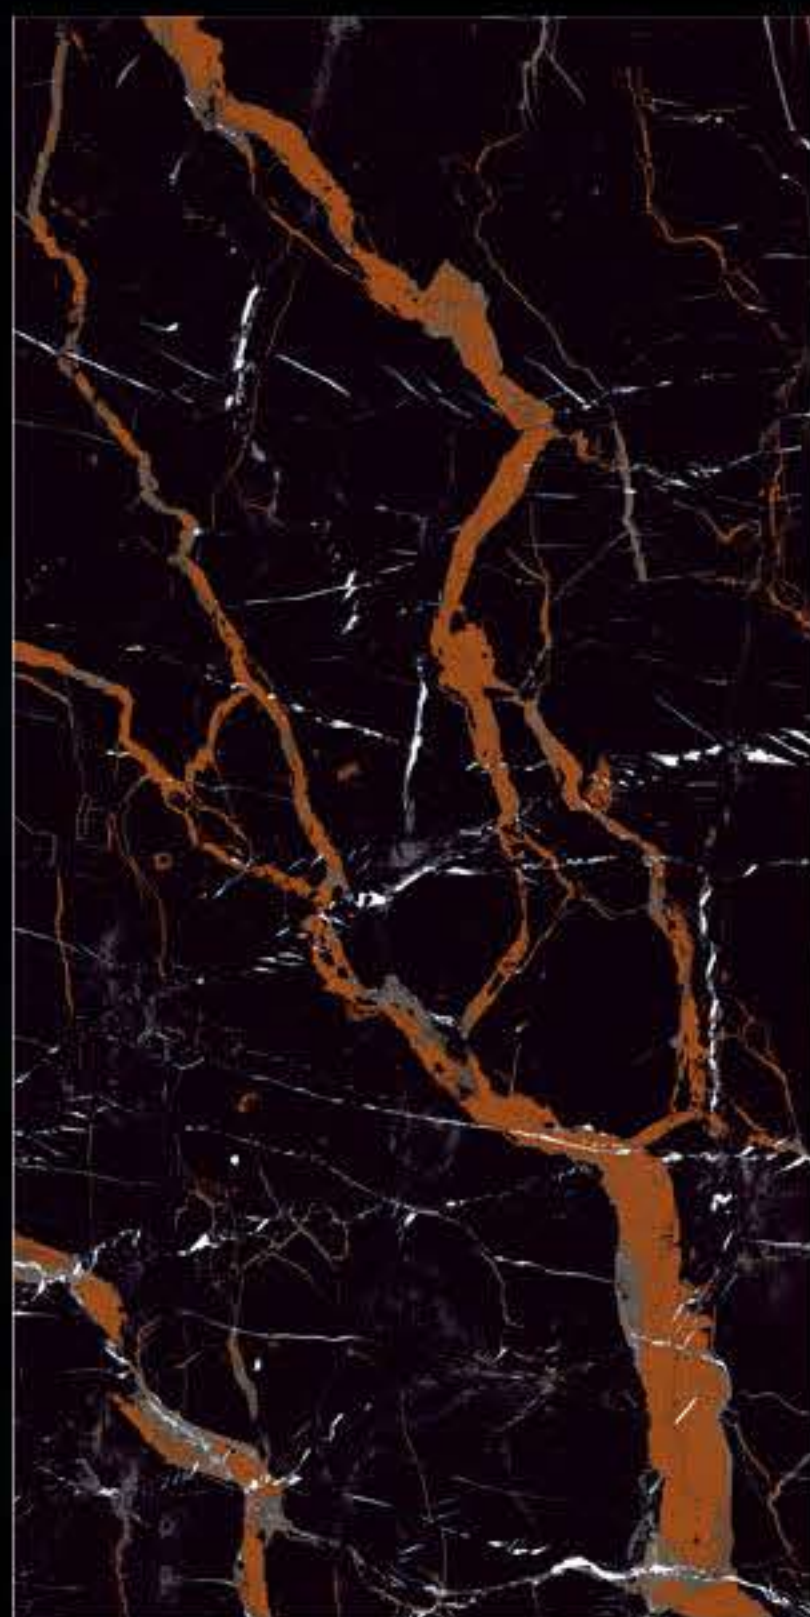

Journey of Definitive

ESTORIA RED

600 X 1200 mm

HIGHGLOSS