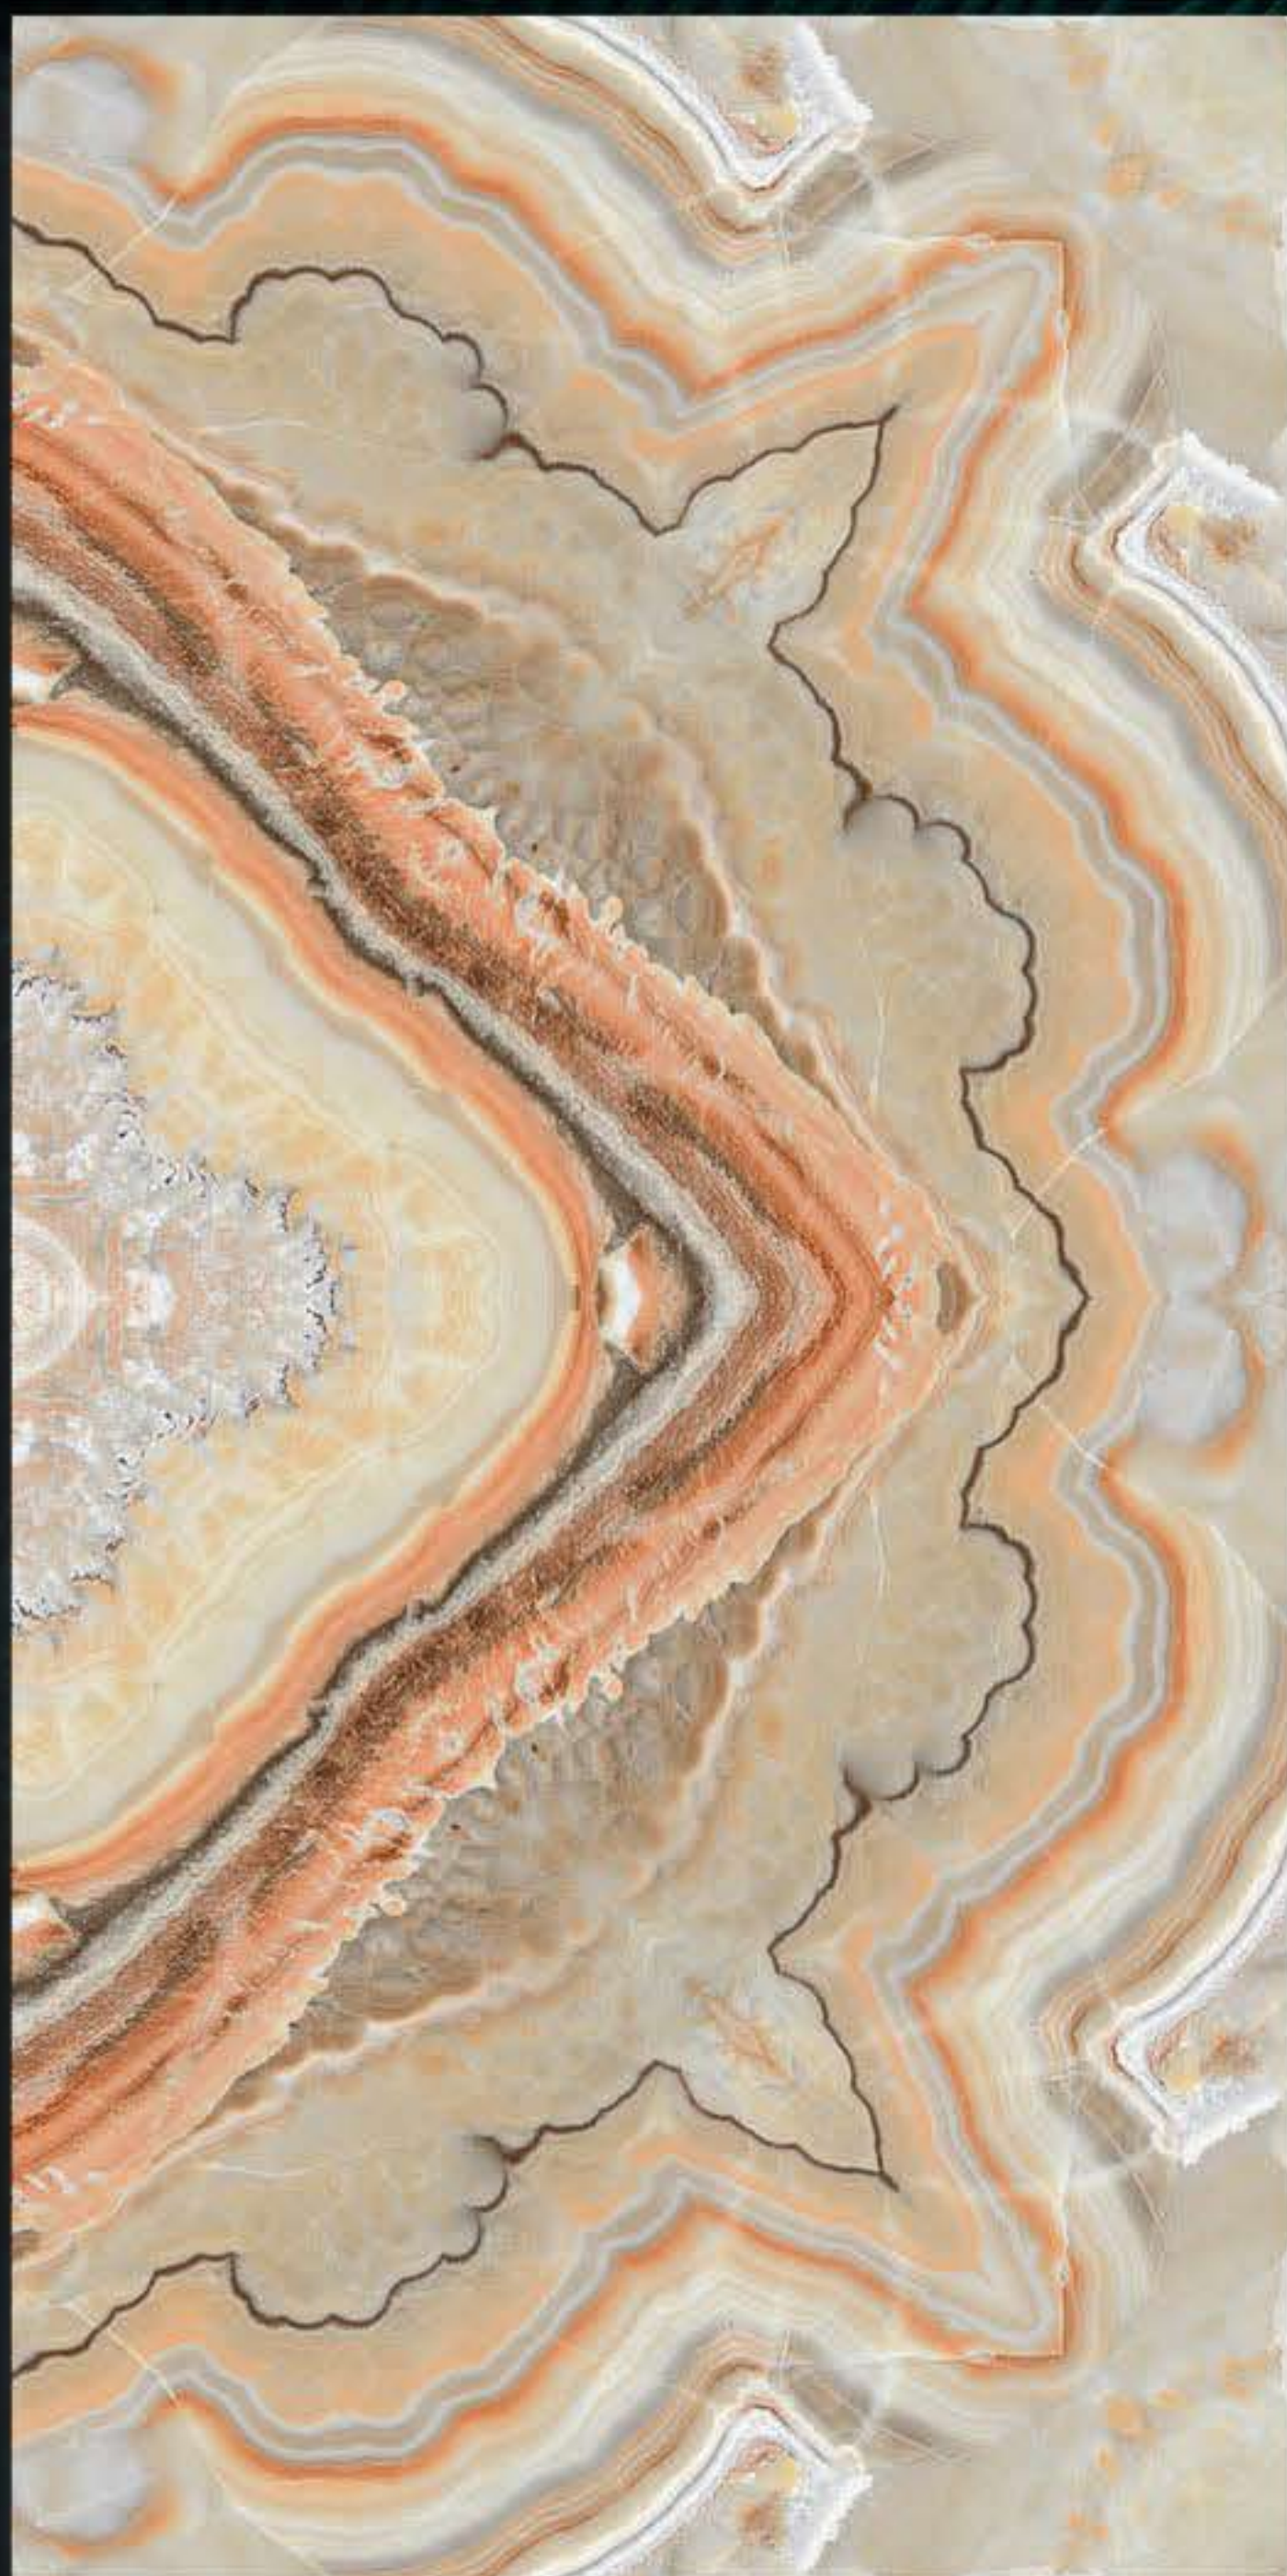

Journey of Definitive

SAFARI BM 002

600 X 1200 mm

GLOSSY