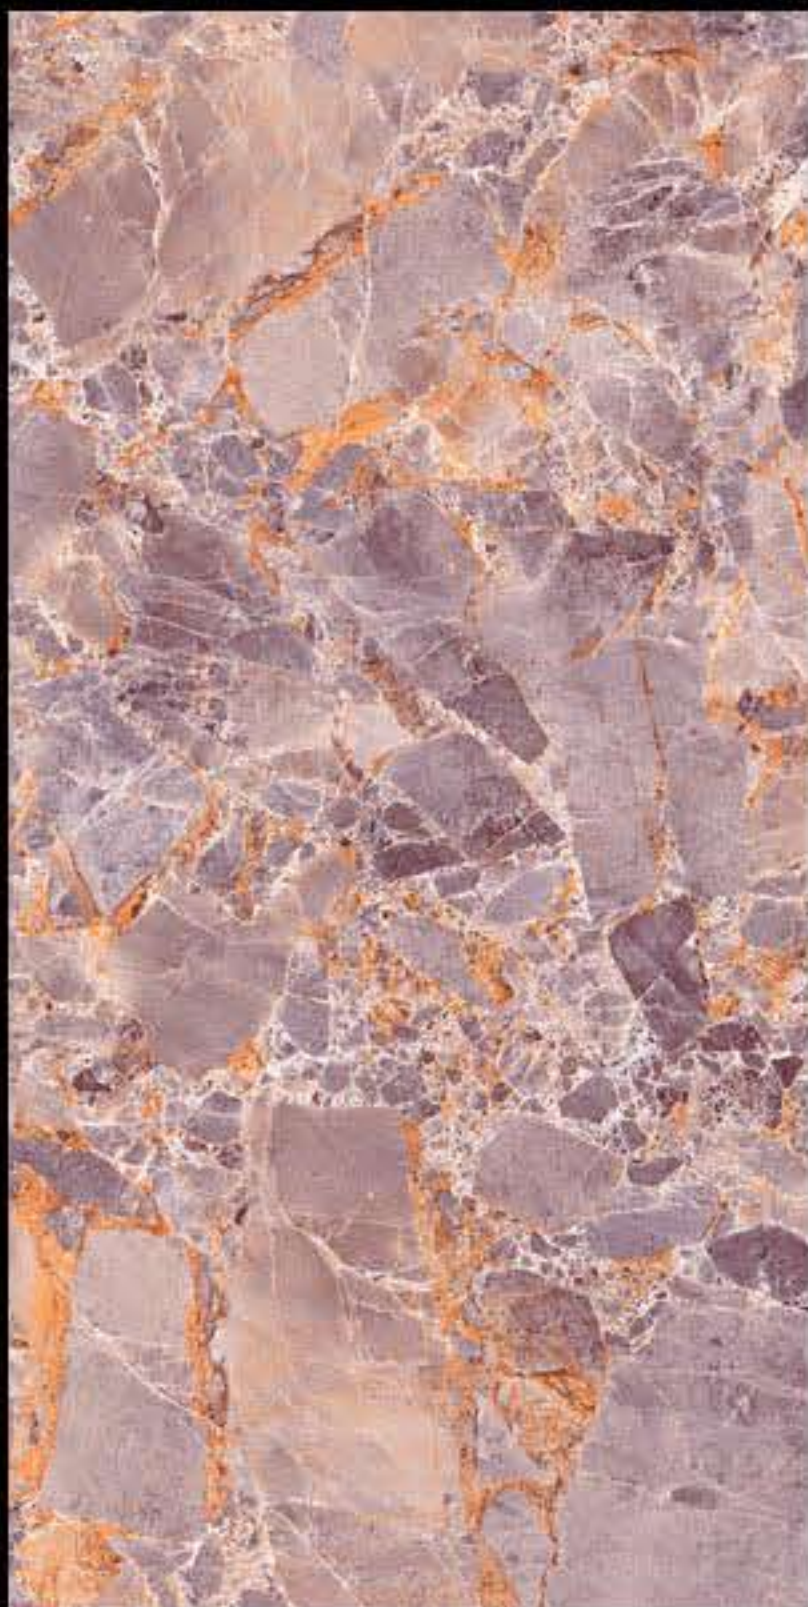

600 X 1200 mm

GLOSSY

Journey of Definitive

SAFARI 126

600 X 1200 mm

GLOSSY

Journey of Definitive

SAFARI 127