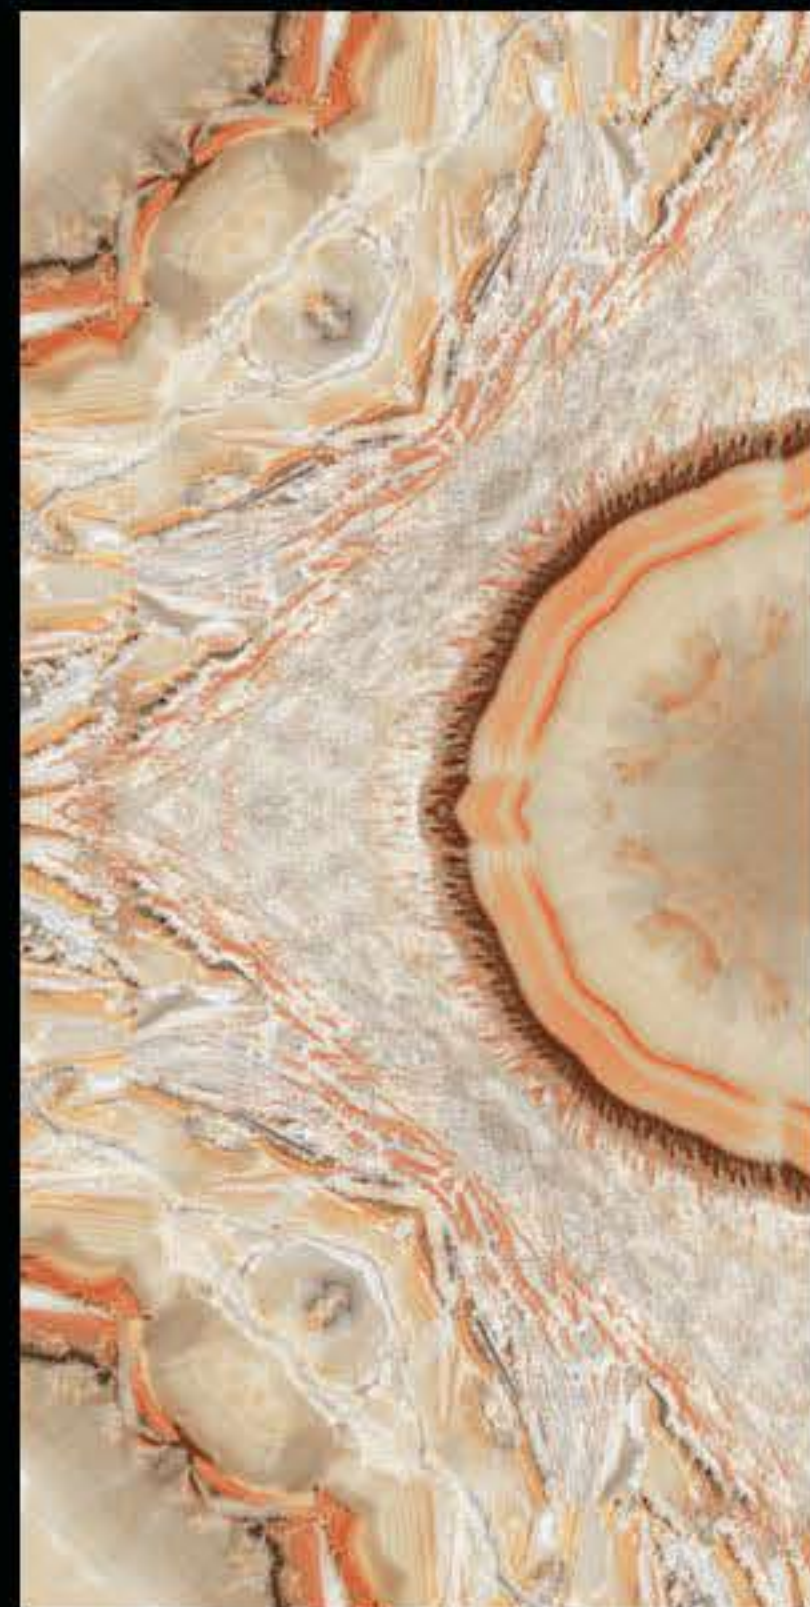

Journey of Definitive

SAFARI BM 003

600 X 1200 mm

GLOSSY