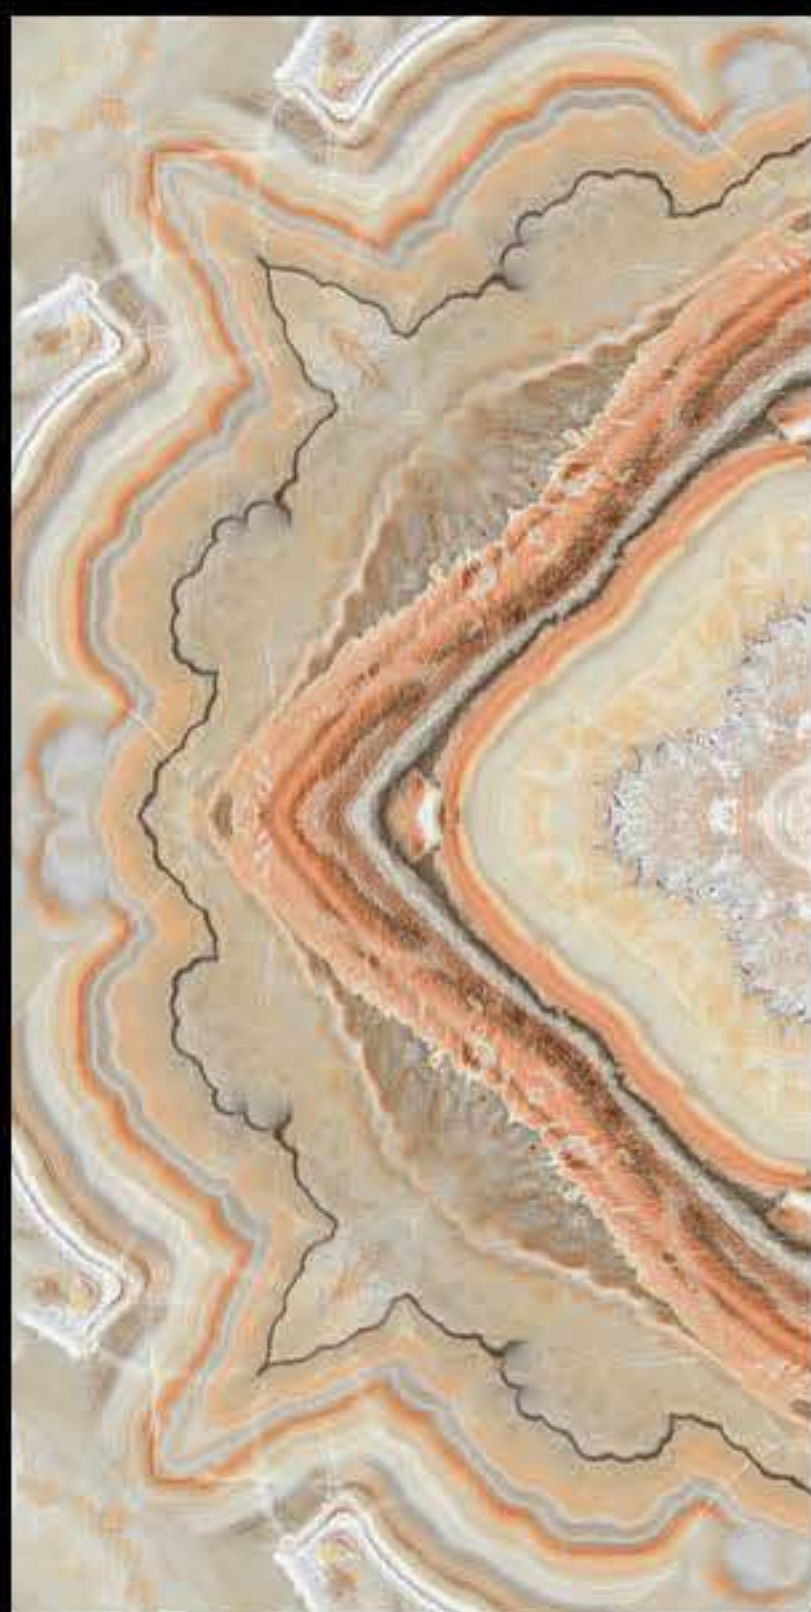

600 X 1200 mm

GLOSSY

Journey of Definitive

SAFARI BM 002

600 X 1200 mm

GLOSSY

Journey of Definitive

SAFARI BM 003