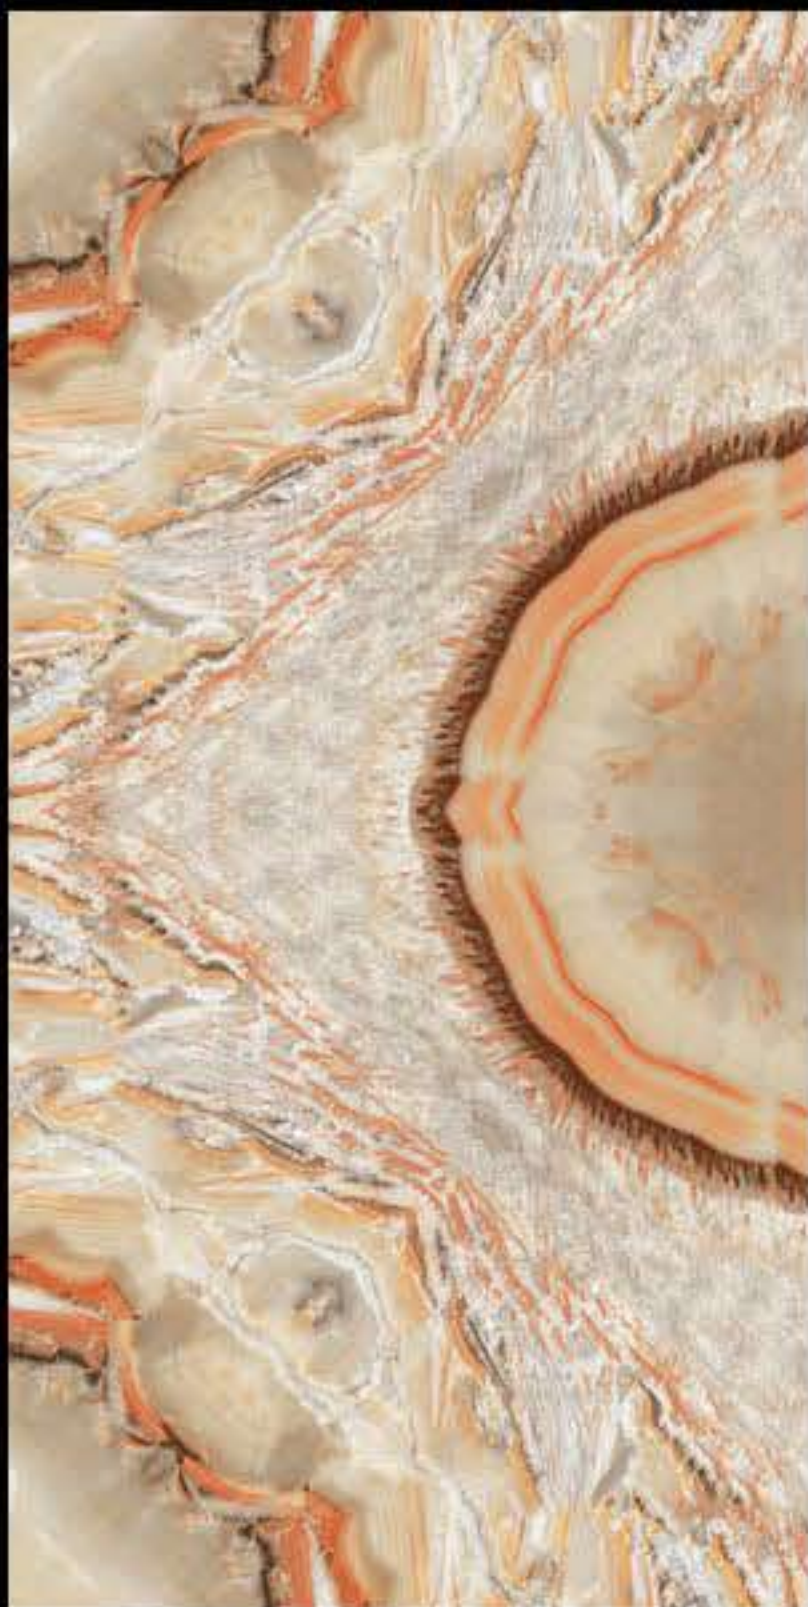

Journey of Definitive

SAFARI BM 003

600 X 1200 mm

GLOSSY