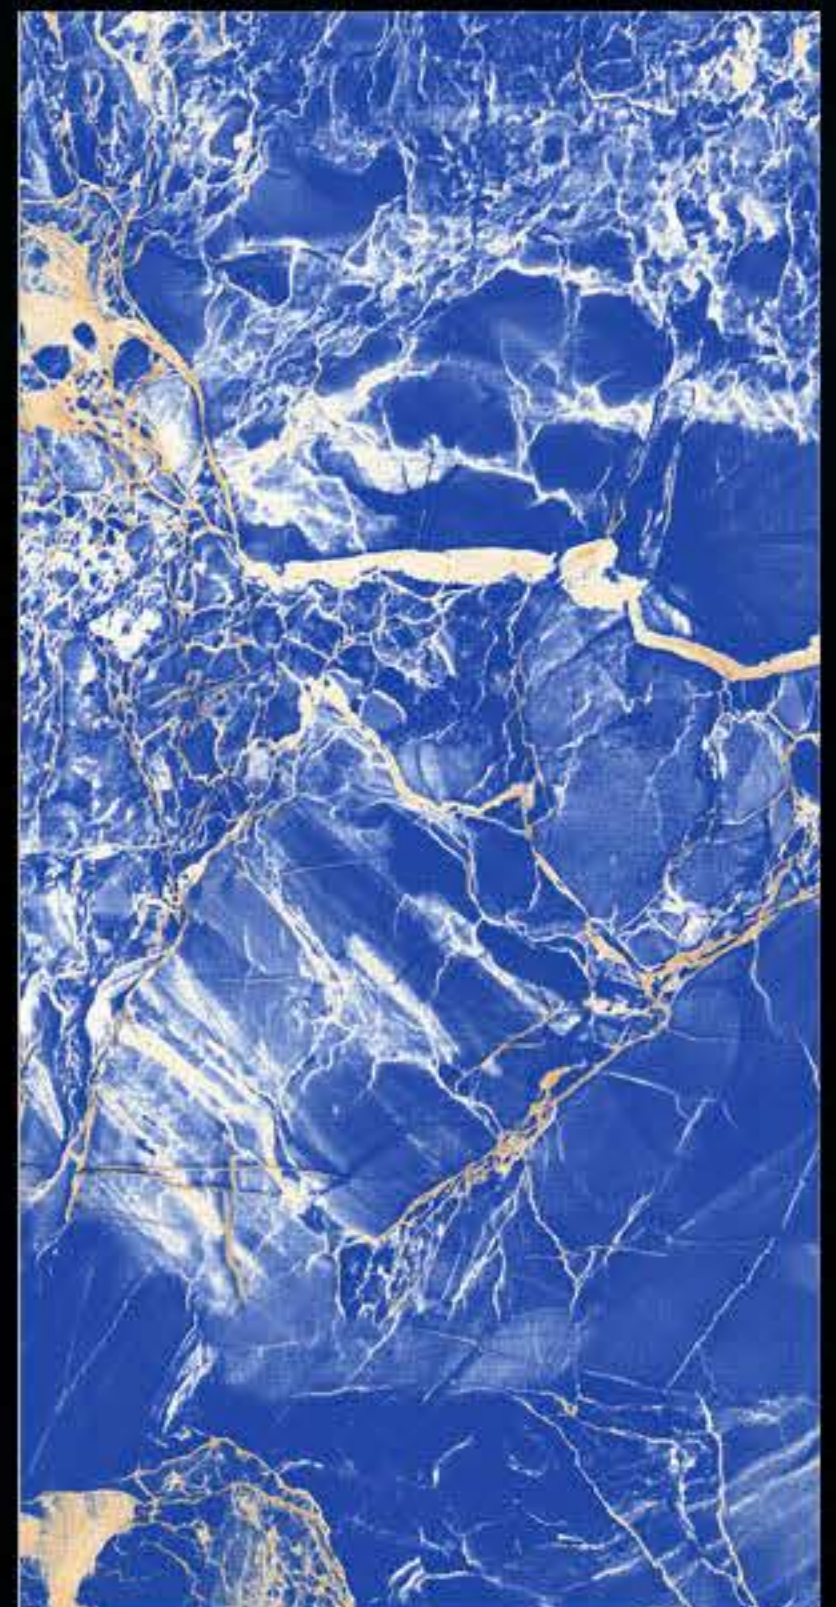

*Journey of Definitive*

**TORENTO AQUA**

**600 X 1200 mm**

**HIGHGLOSS**

*Journey of Definitive*

**TORONTO BLUE**

**600 X 1200 mm**

**HIGHGLOSS**