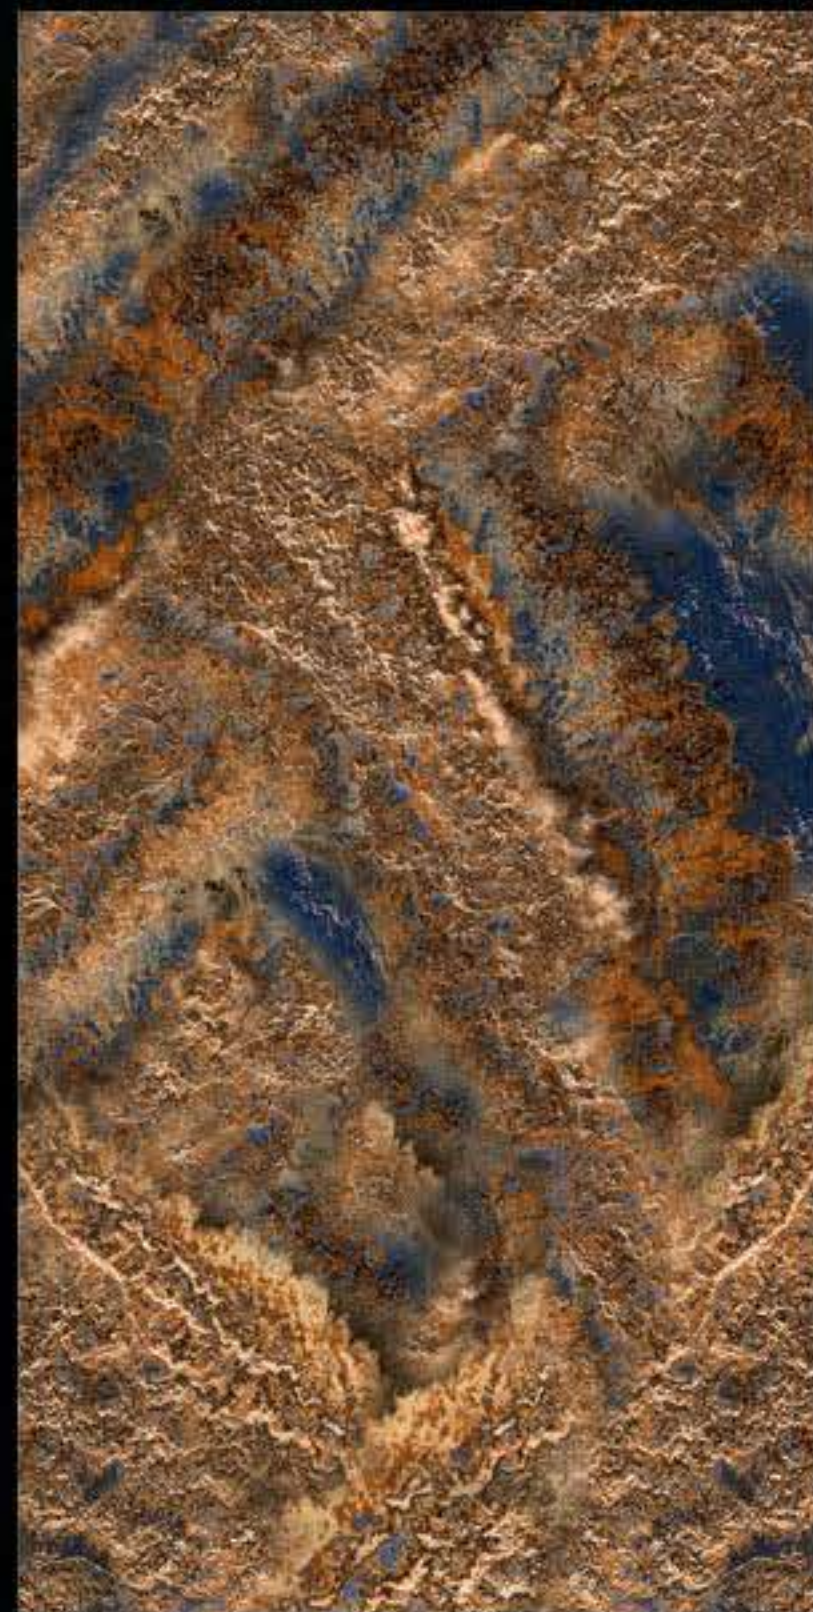

Journey of Definitive

PARADISE BROWN

600 X 1200 mm

HIGHGLOSS