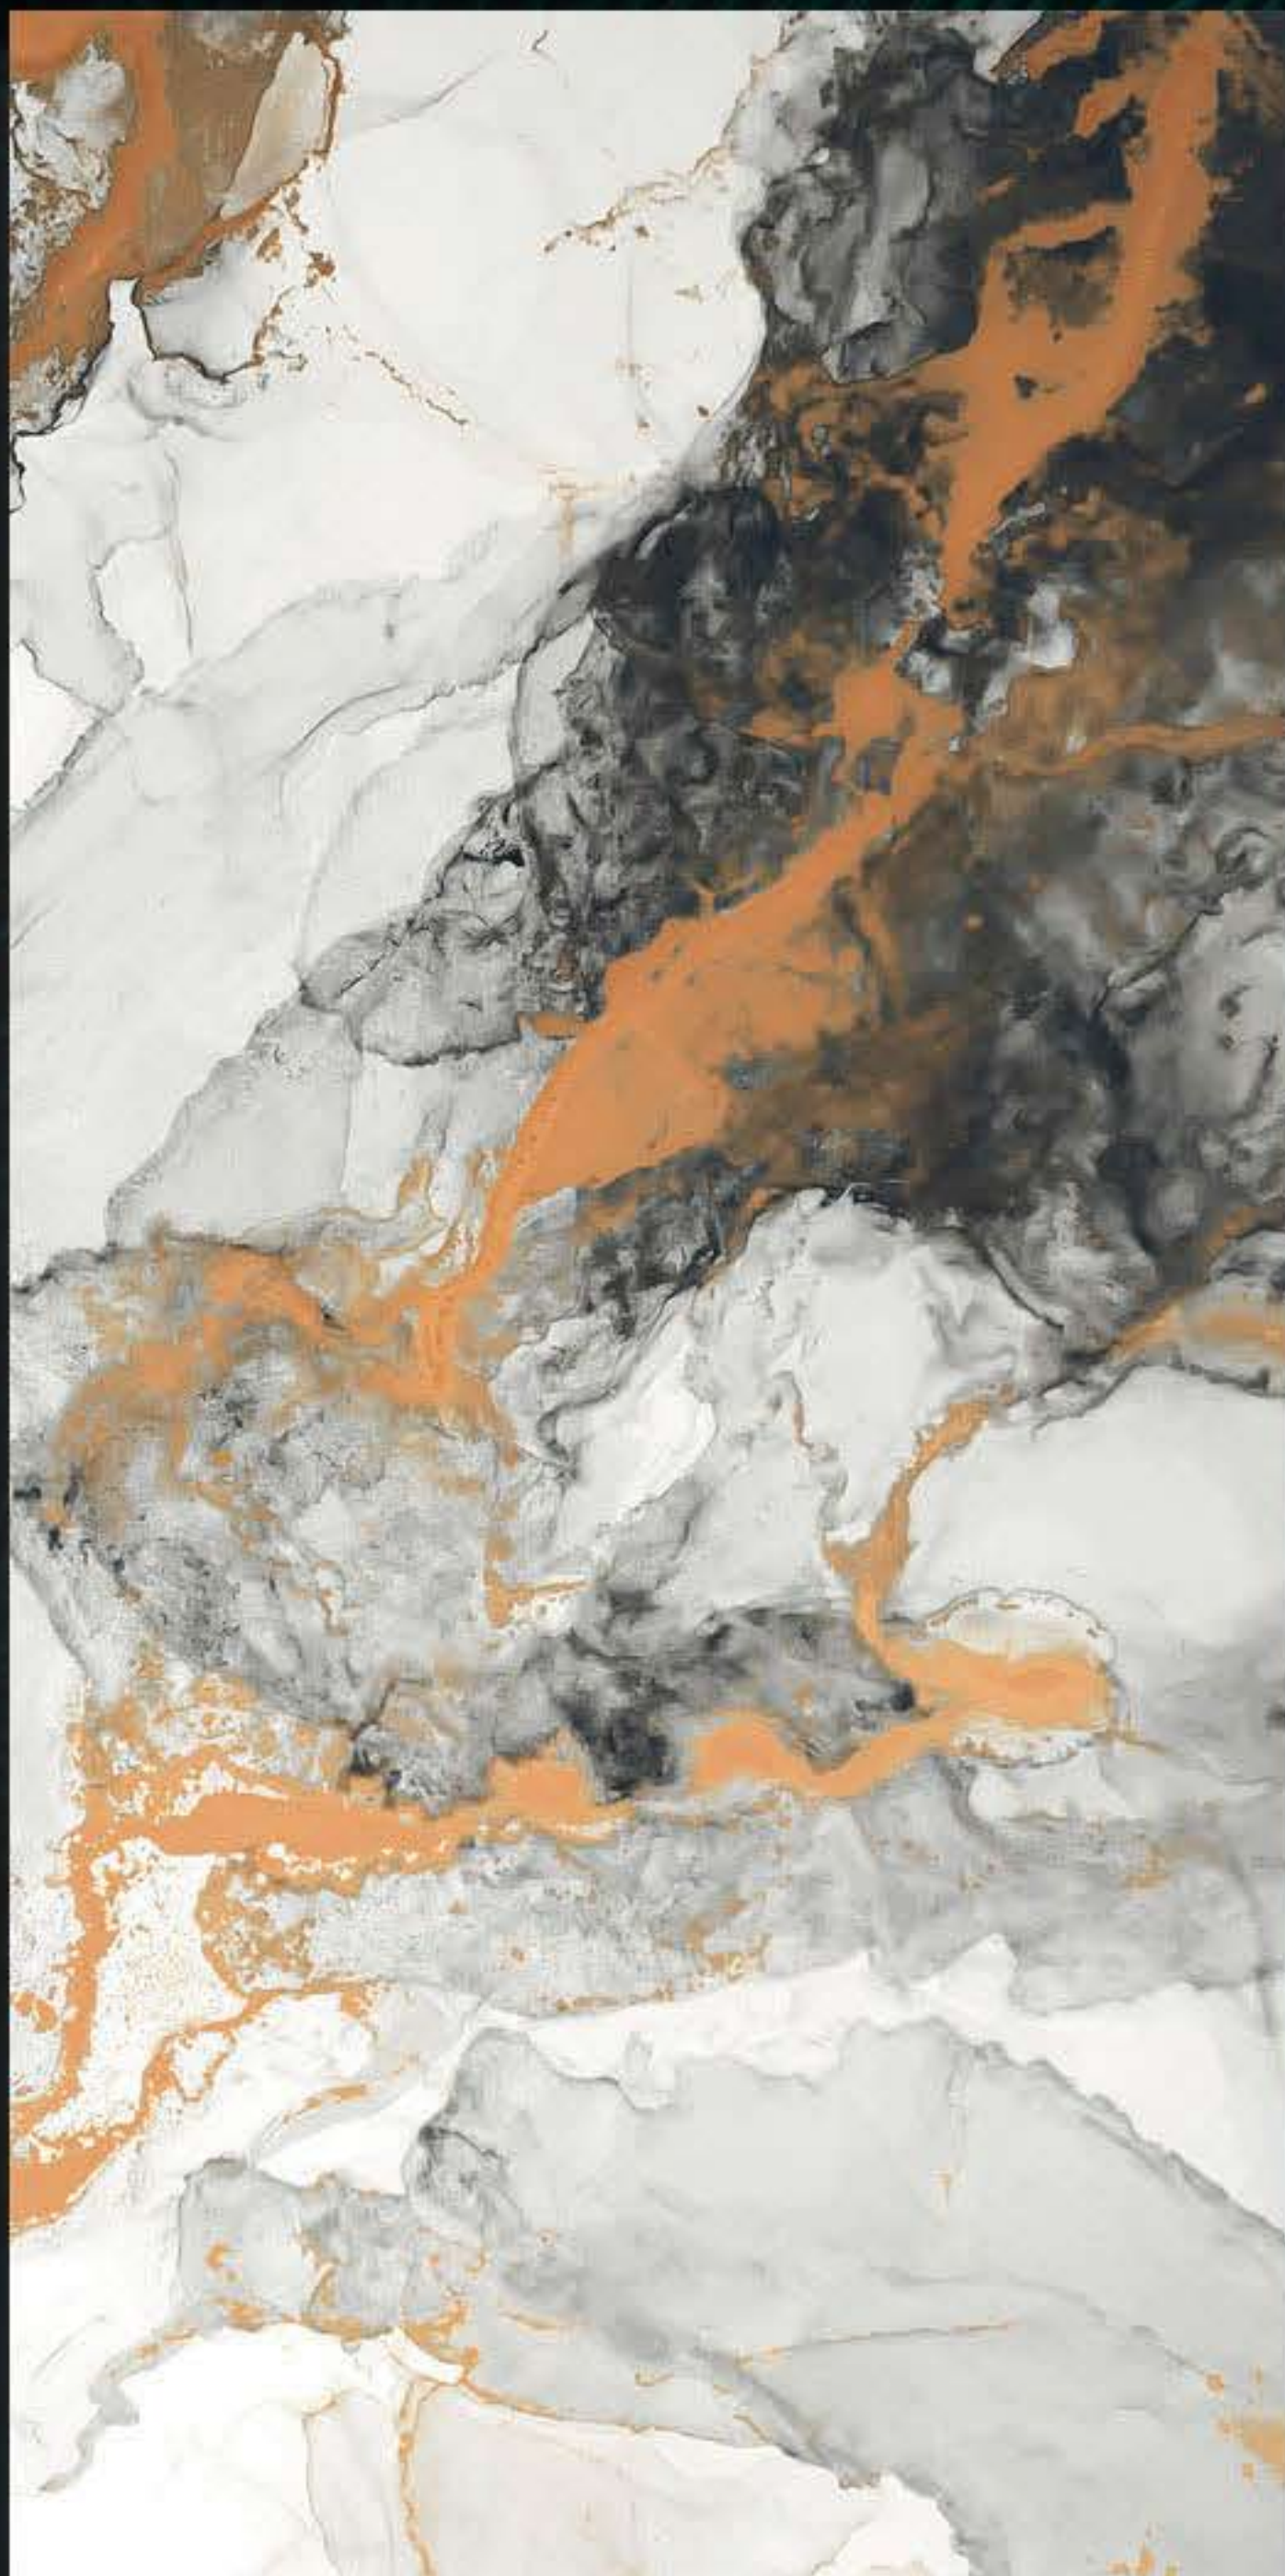

Journey of Definitive

L-VM-10006

600 X 1200 mm

HIGHGLOSS