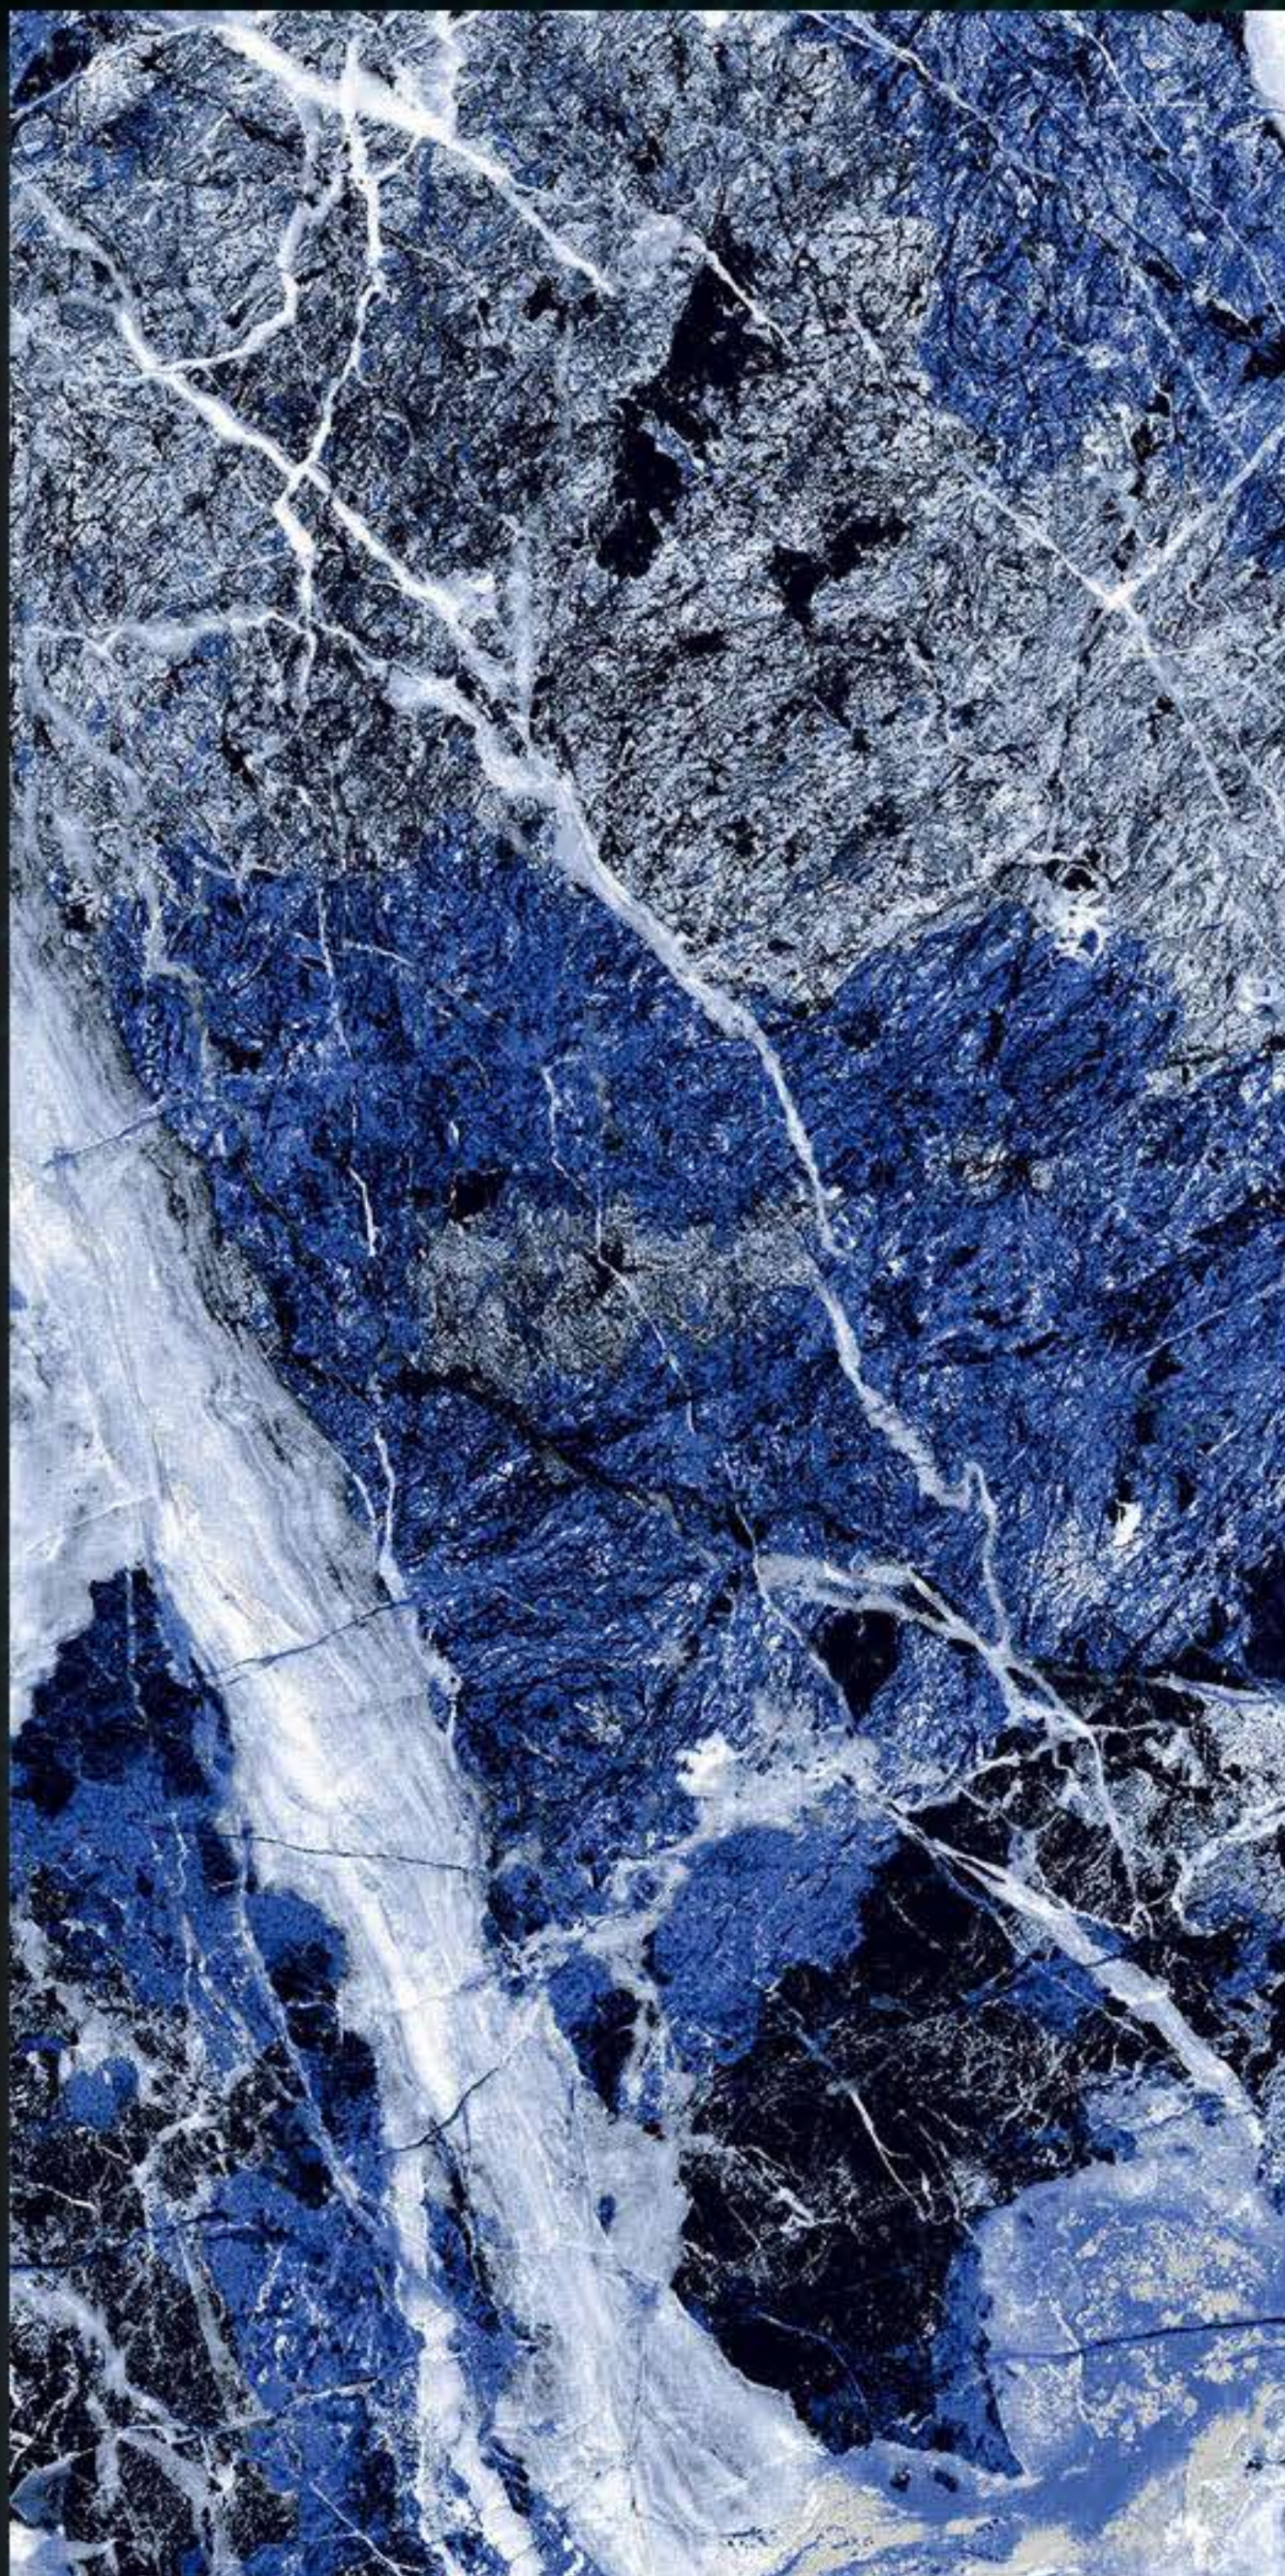

*journey of Definitive*

**MORAL CHOCO**

---

**600 X 1200 mm**

---

**HIGHGLOSS**

---

*Journey of Definitive*