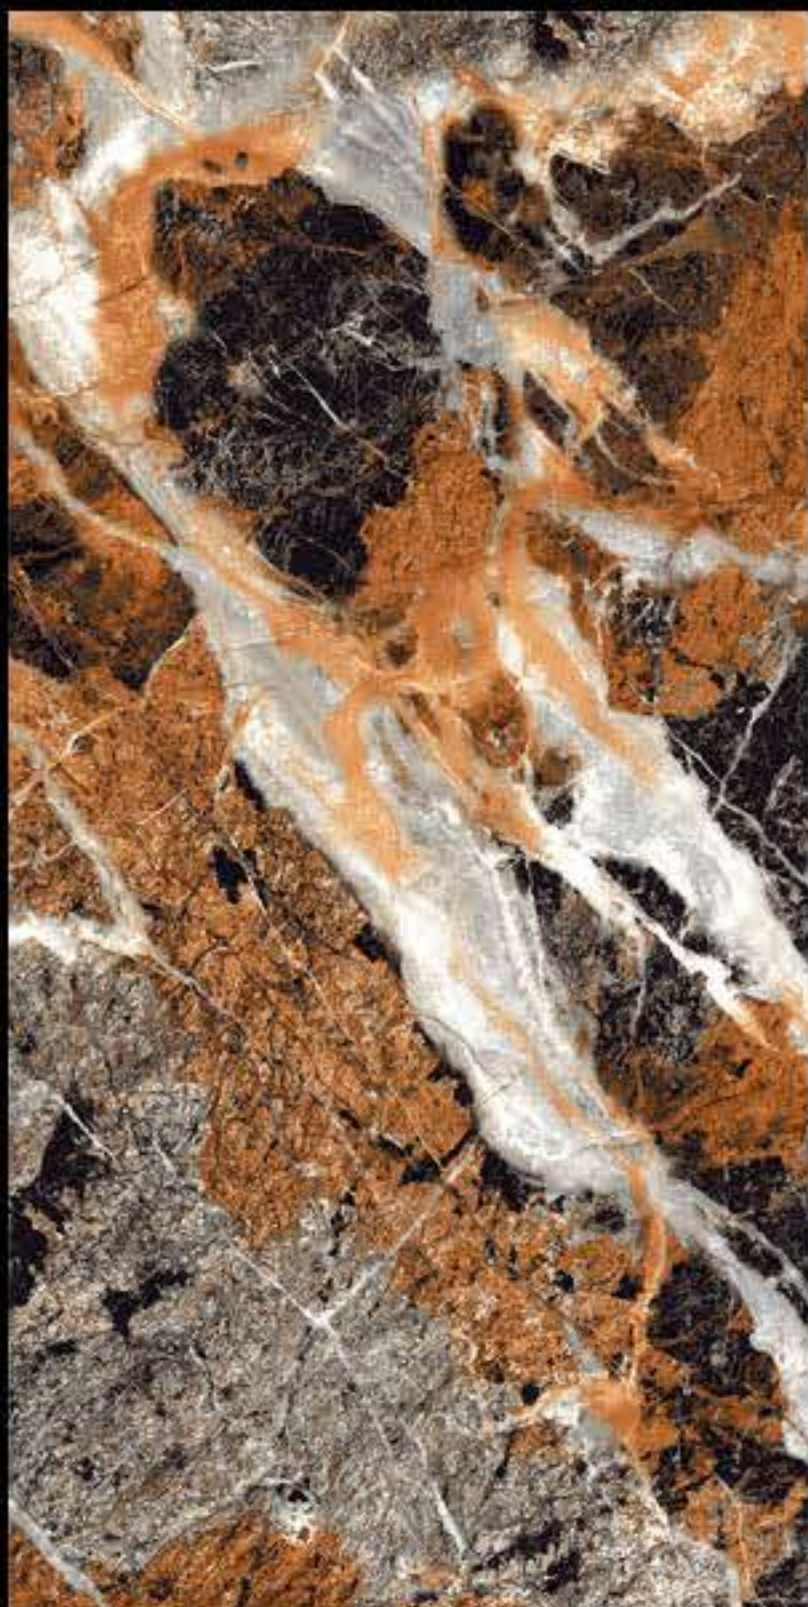

**HIGHGLOSS**

*Journey of Definitive*

**RIVER BROWN**

**600 X 1200 mm**

**HIGHGLOSS**

*Journey of Definitive*

ROME BLACK

600 X 1200 mm