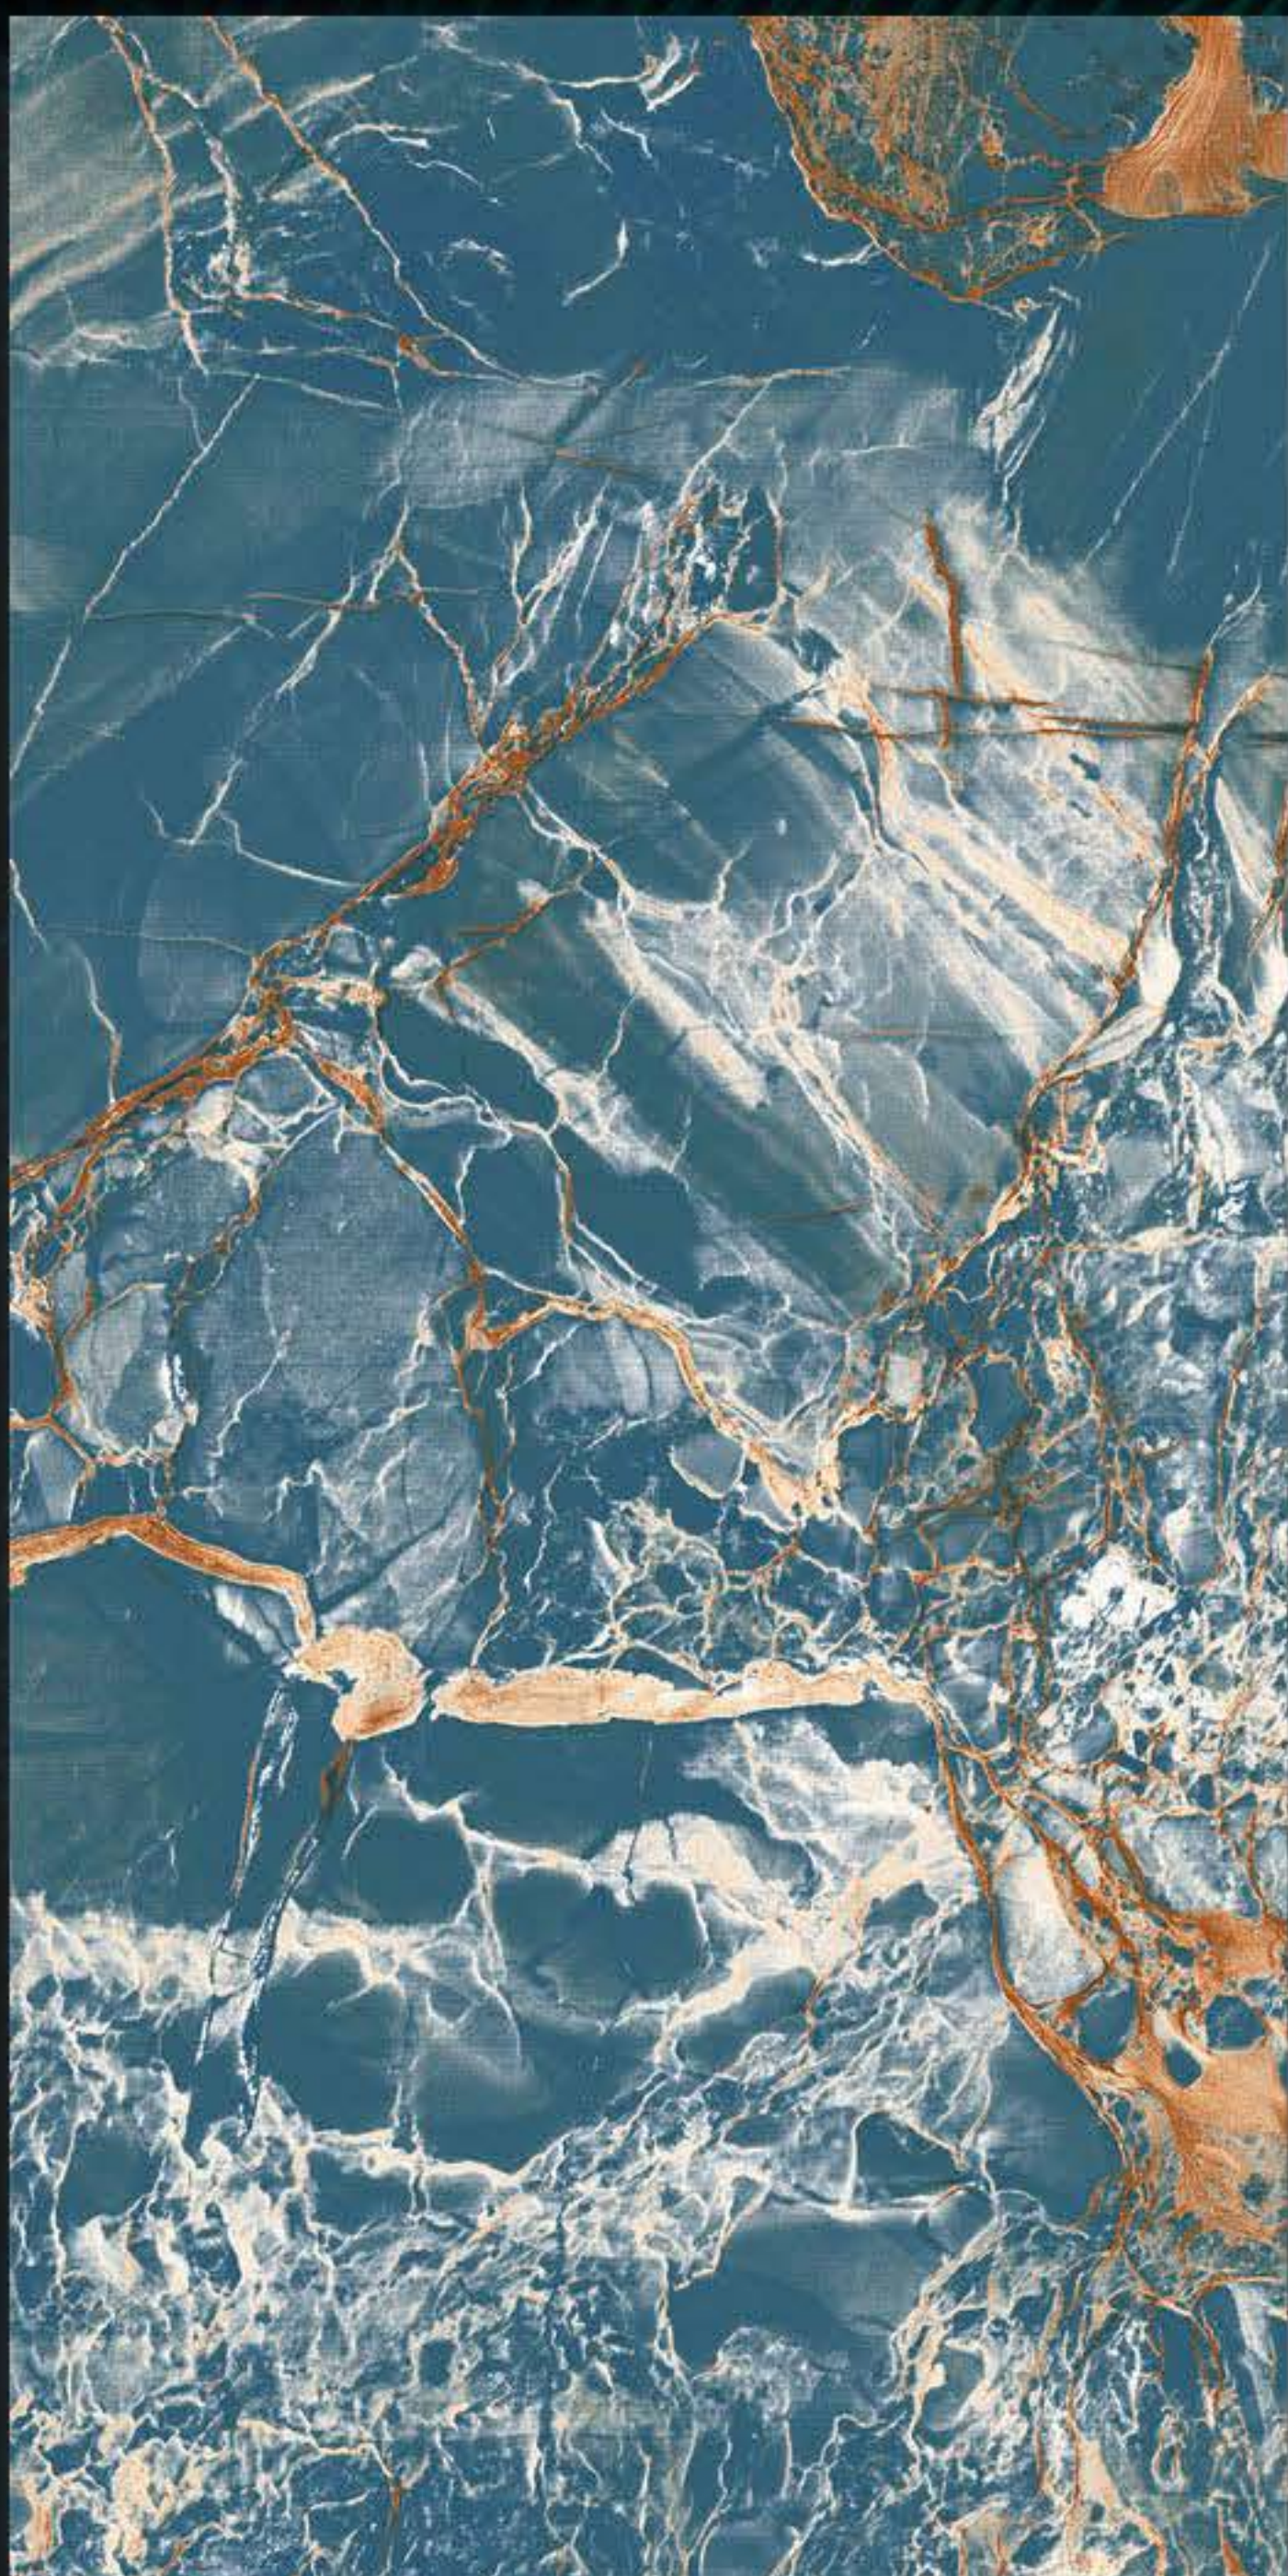

Journey of Definitive

TORENTO AQUA

600 X 1200 mm

HIGHGLOSS