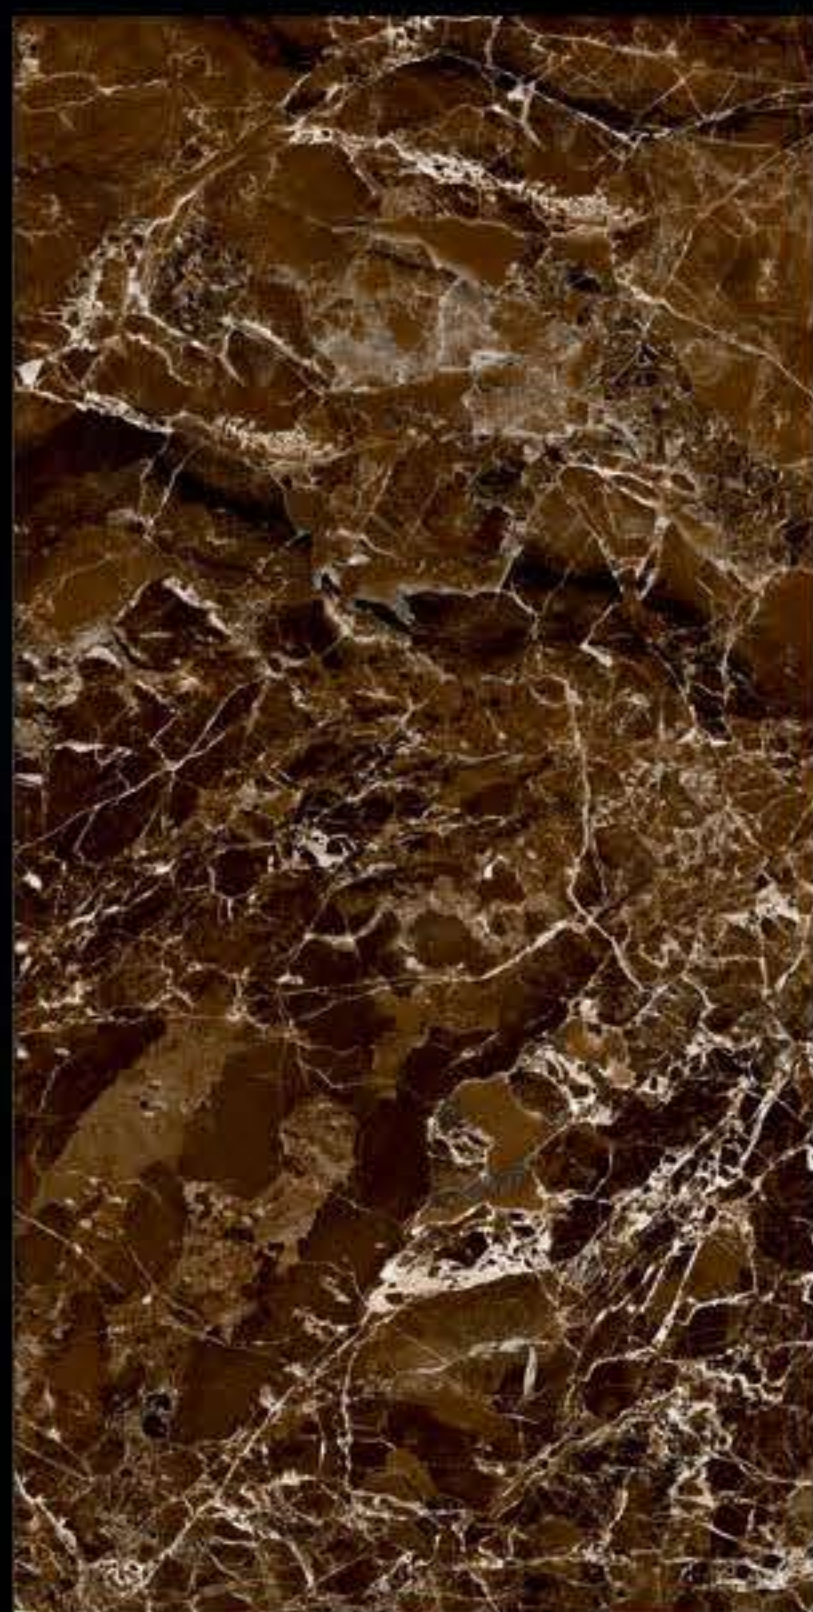

**HIGHGLOSS**

*Journey of Definitive*

**LEZARIO CHOCO**

---

**600 X 1200 mm**

---

**HIGHGLOSS**

---