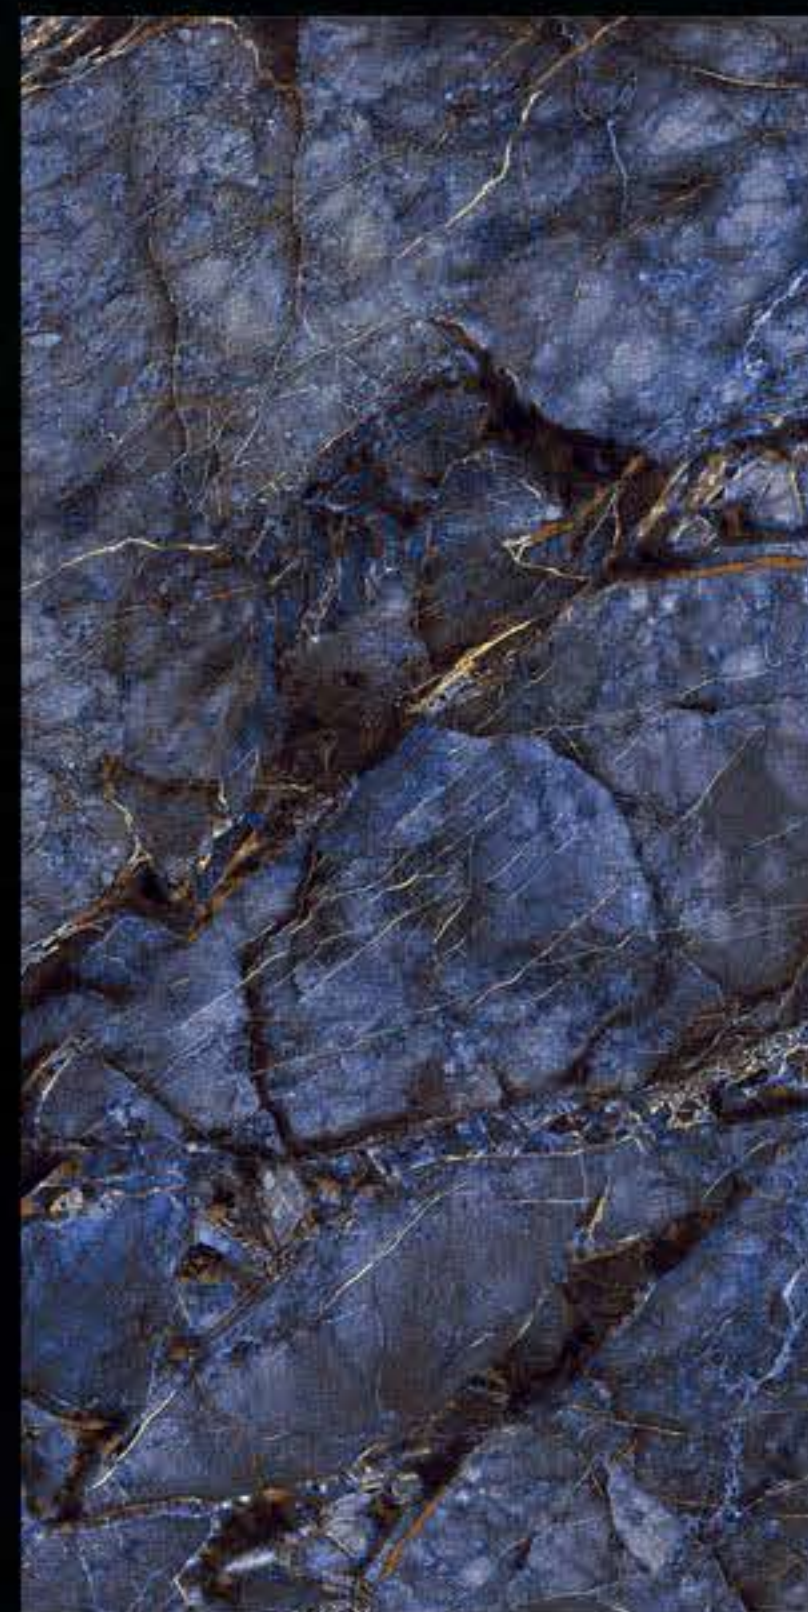

Journey of Definitive

SPARKLE BLUE

600 X 1200 mm

HIGHGLOSS