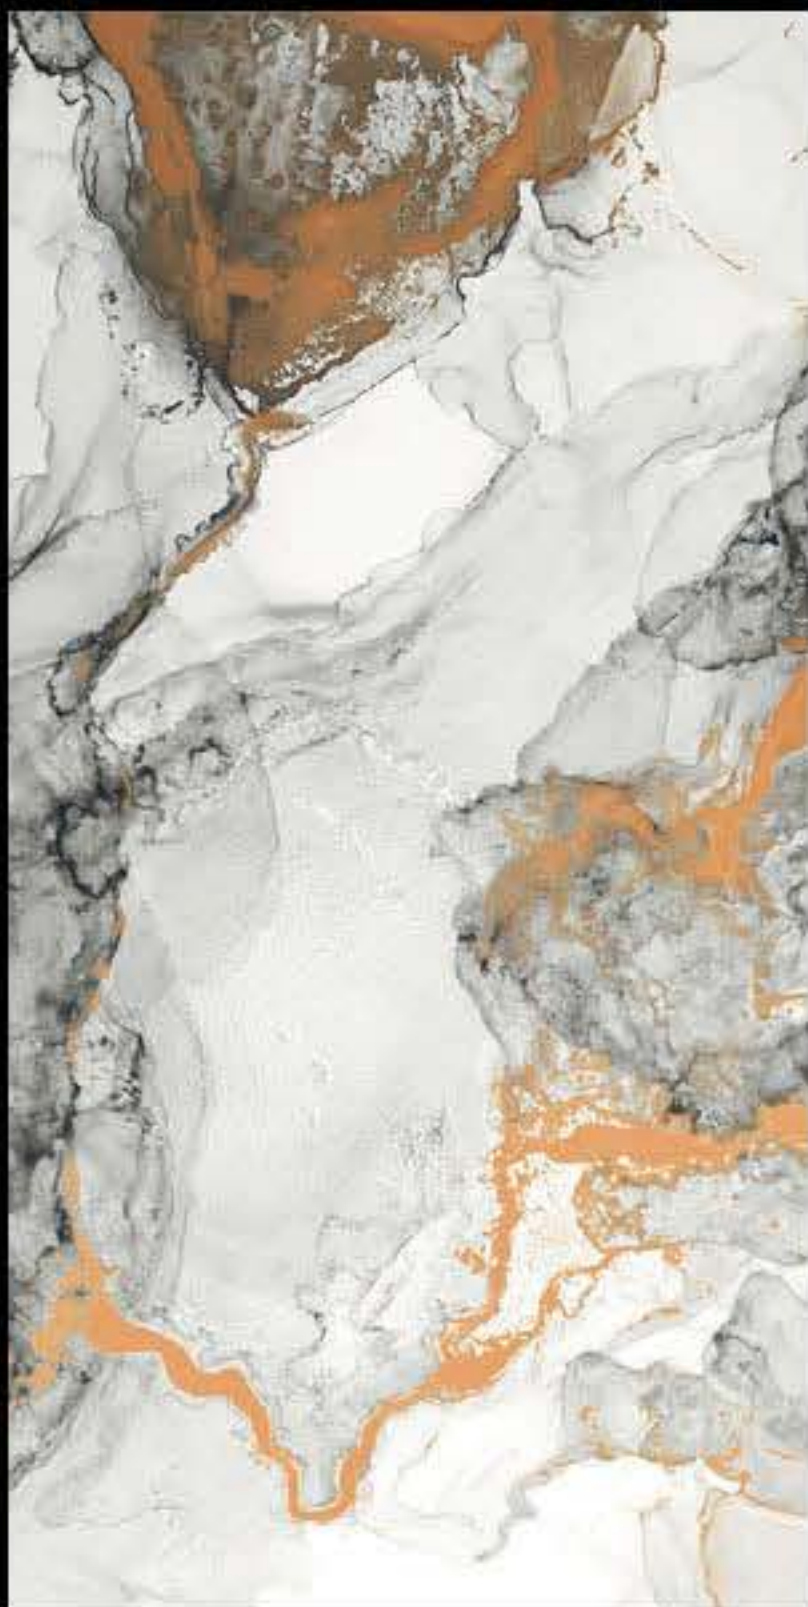

HIGHGLOSS

*Journey of Definitive*

L-VM-10006

600 X 1200 mm

HIGHGLOSS

*Journey of Definitive*

Lapis Blue

600 X 1200 mm