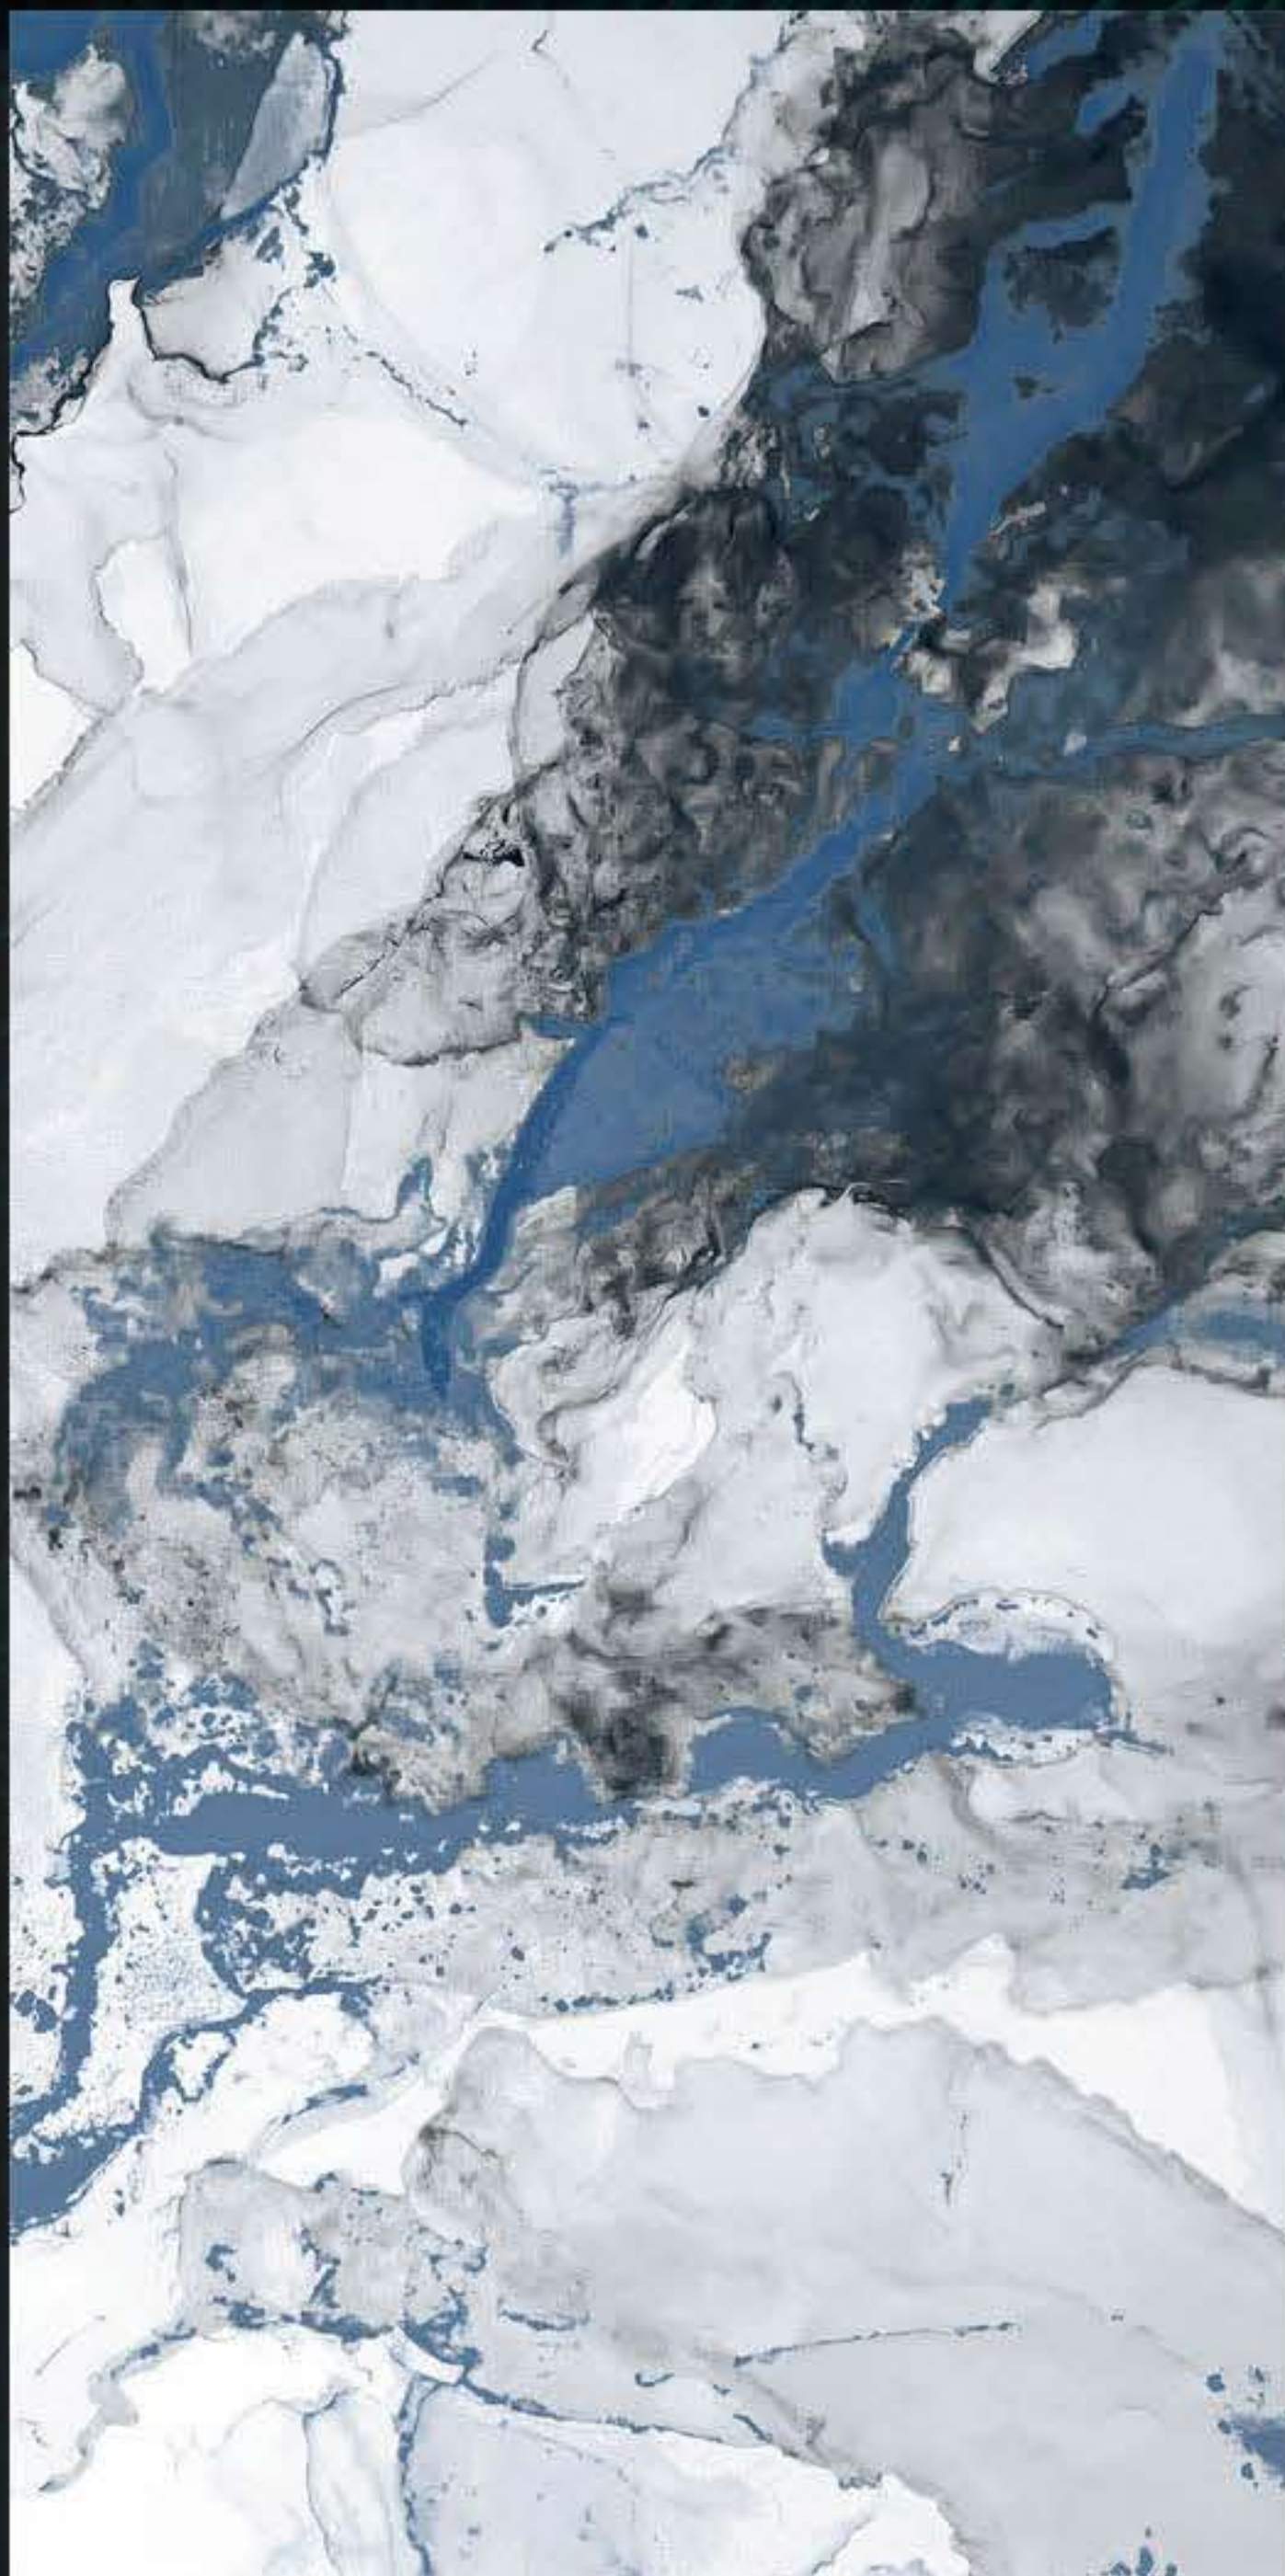

Journey of Definitive

L-VM-10006 B1

600 X 1200 mm

HIGHGLOSS