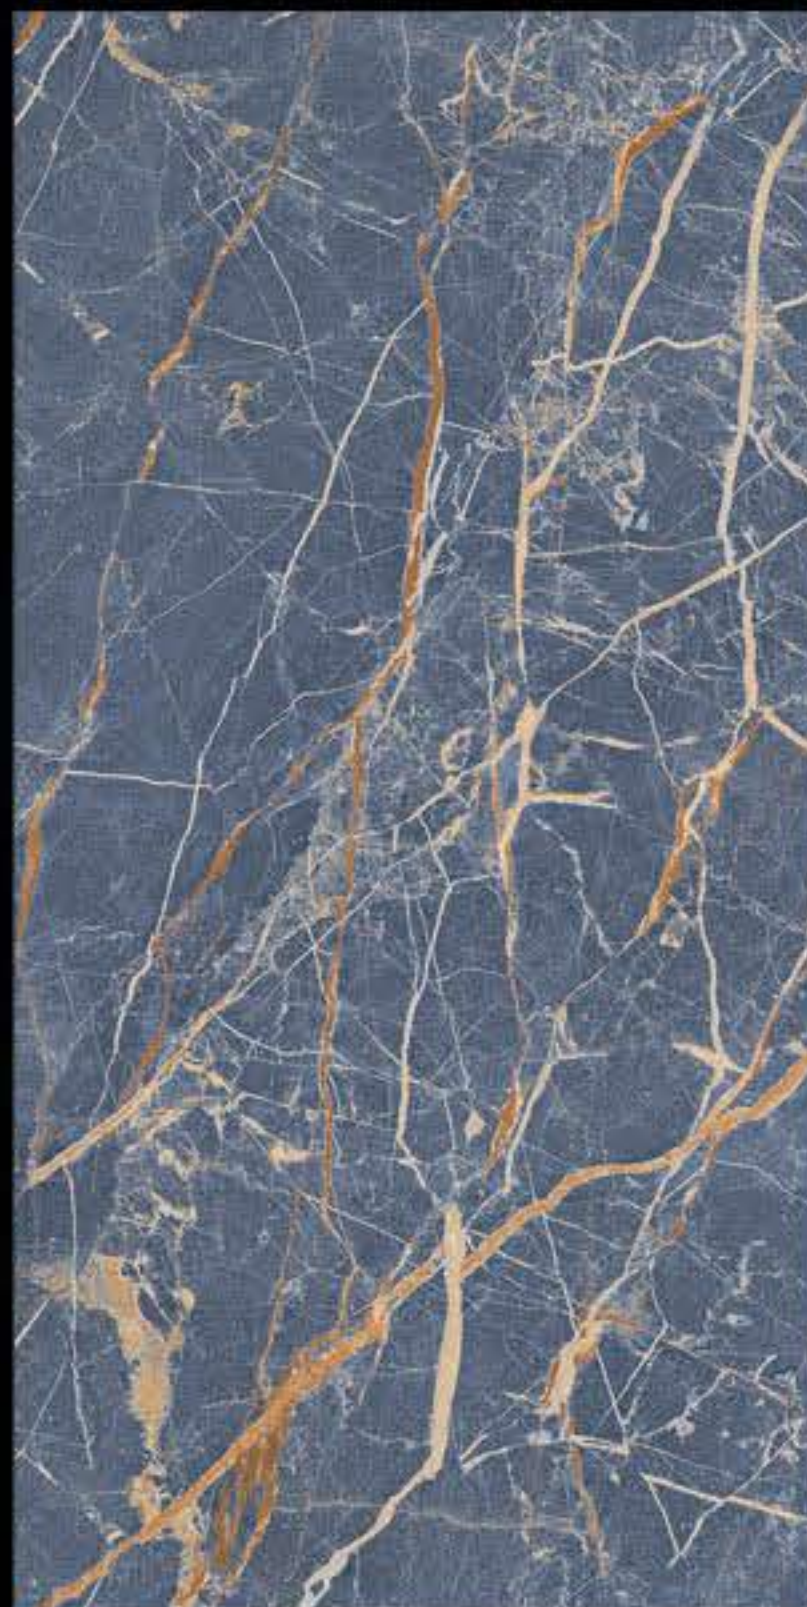

Journey of Definitive

POTHRO BLUE

600 X 1200 mm

HIGHGLOSS