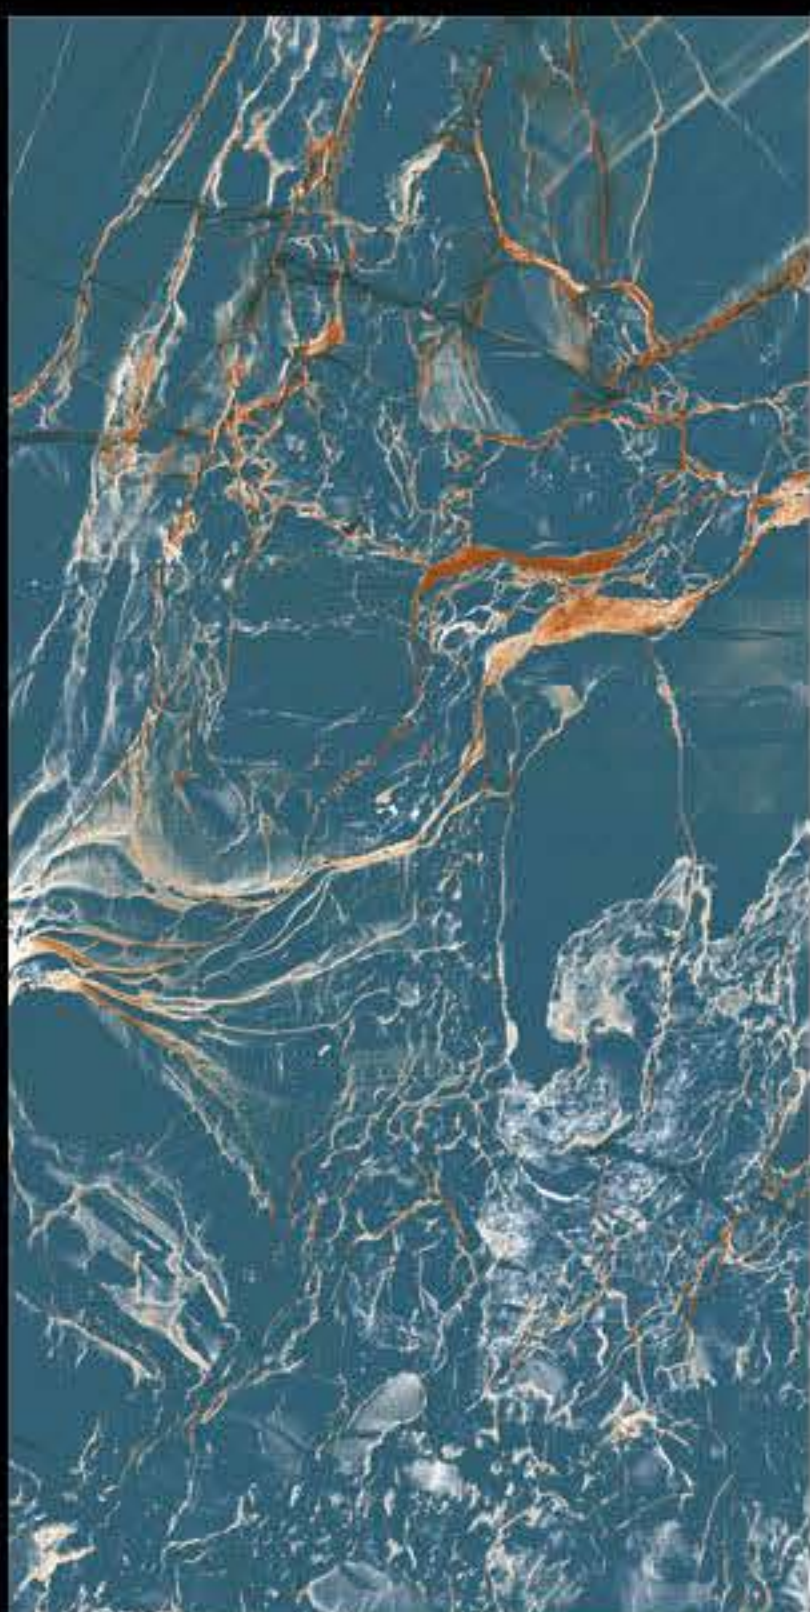

Journey of Definitive

TORENTO AQUA

600 X 1200 mm

HIGHGLOSS