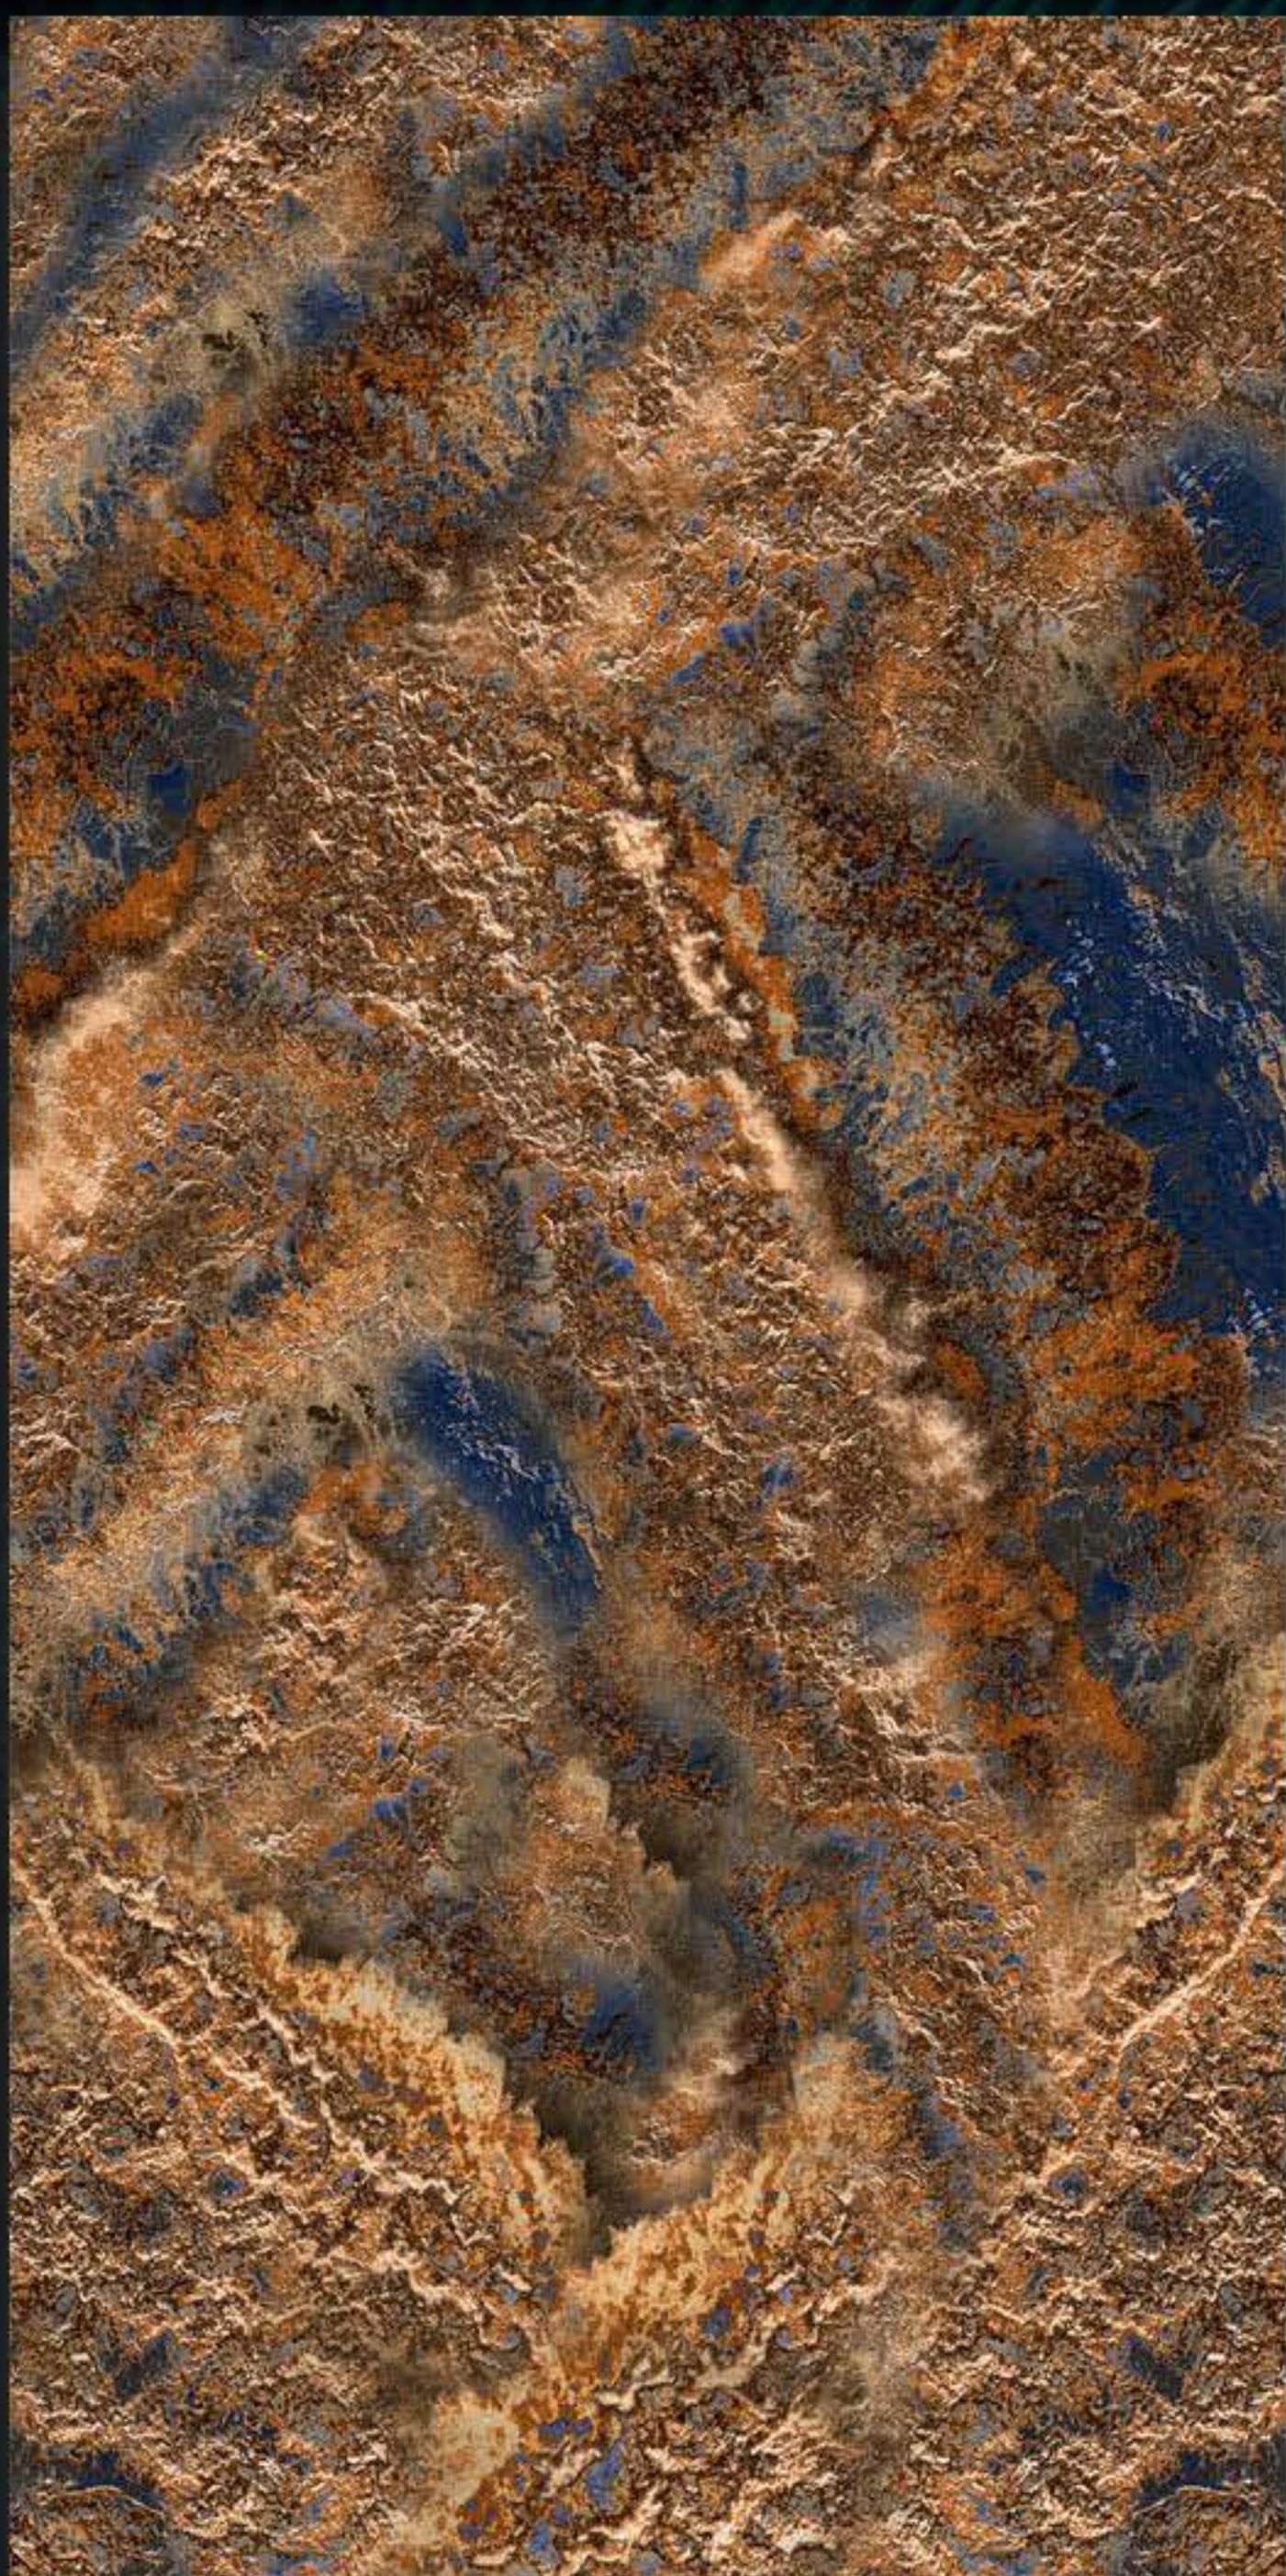

Journey of Definitive

PARADISE BROWN

600 X 1200 mm

HIGHGLOSS