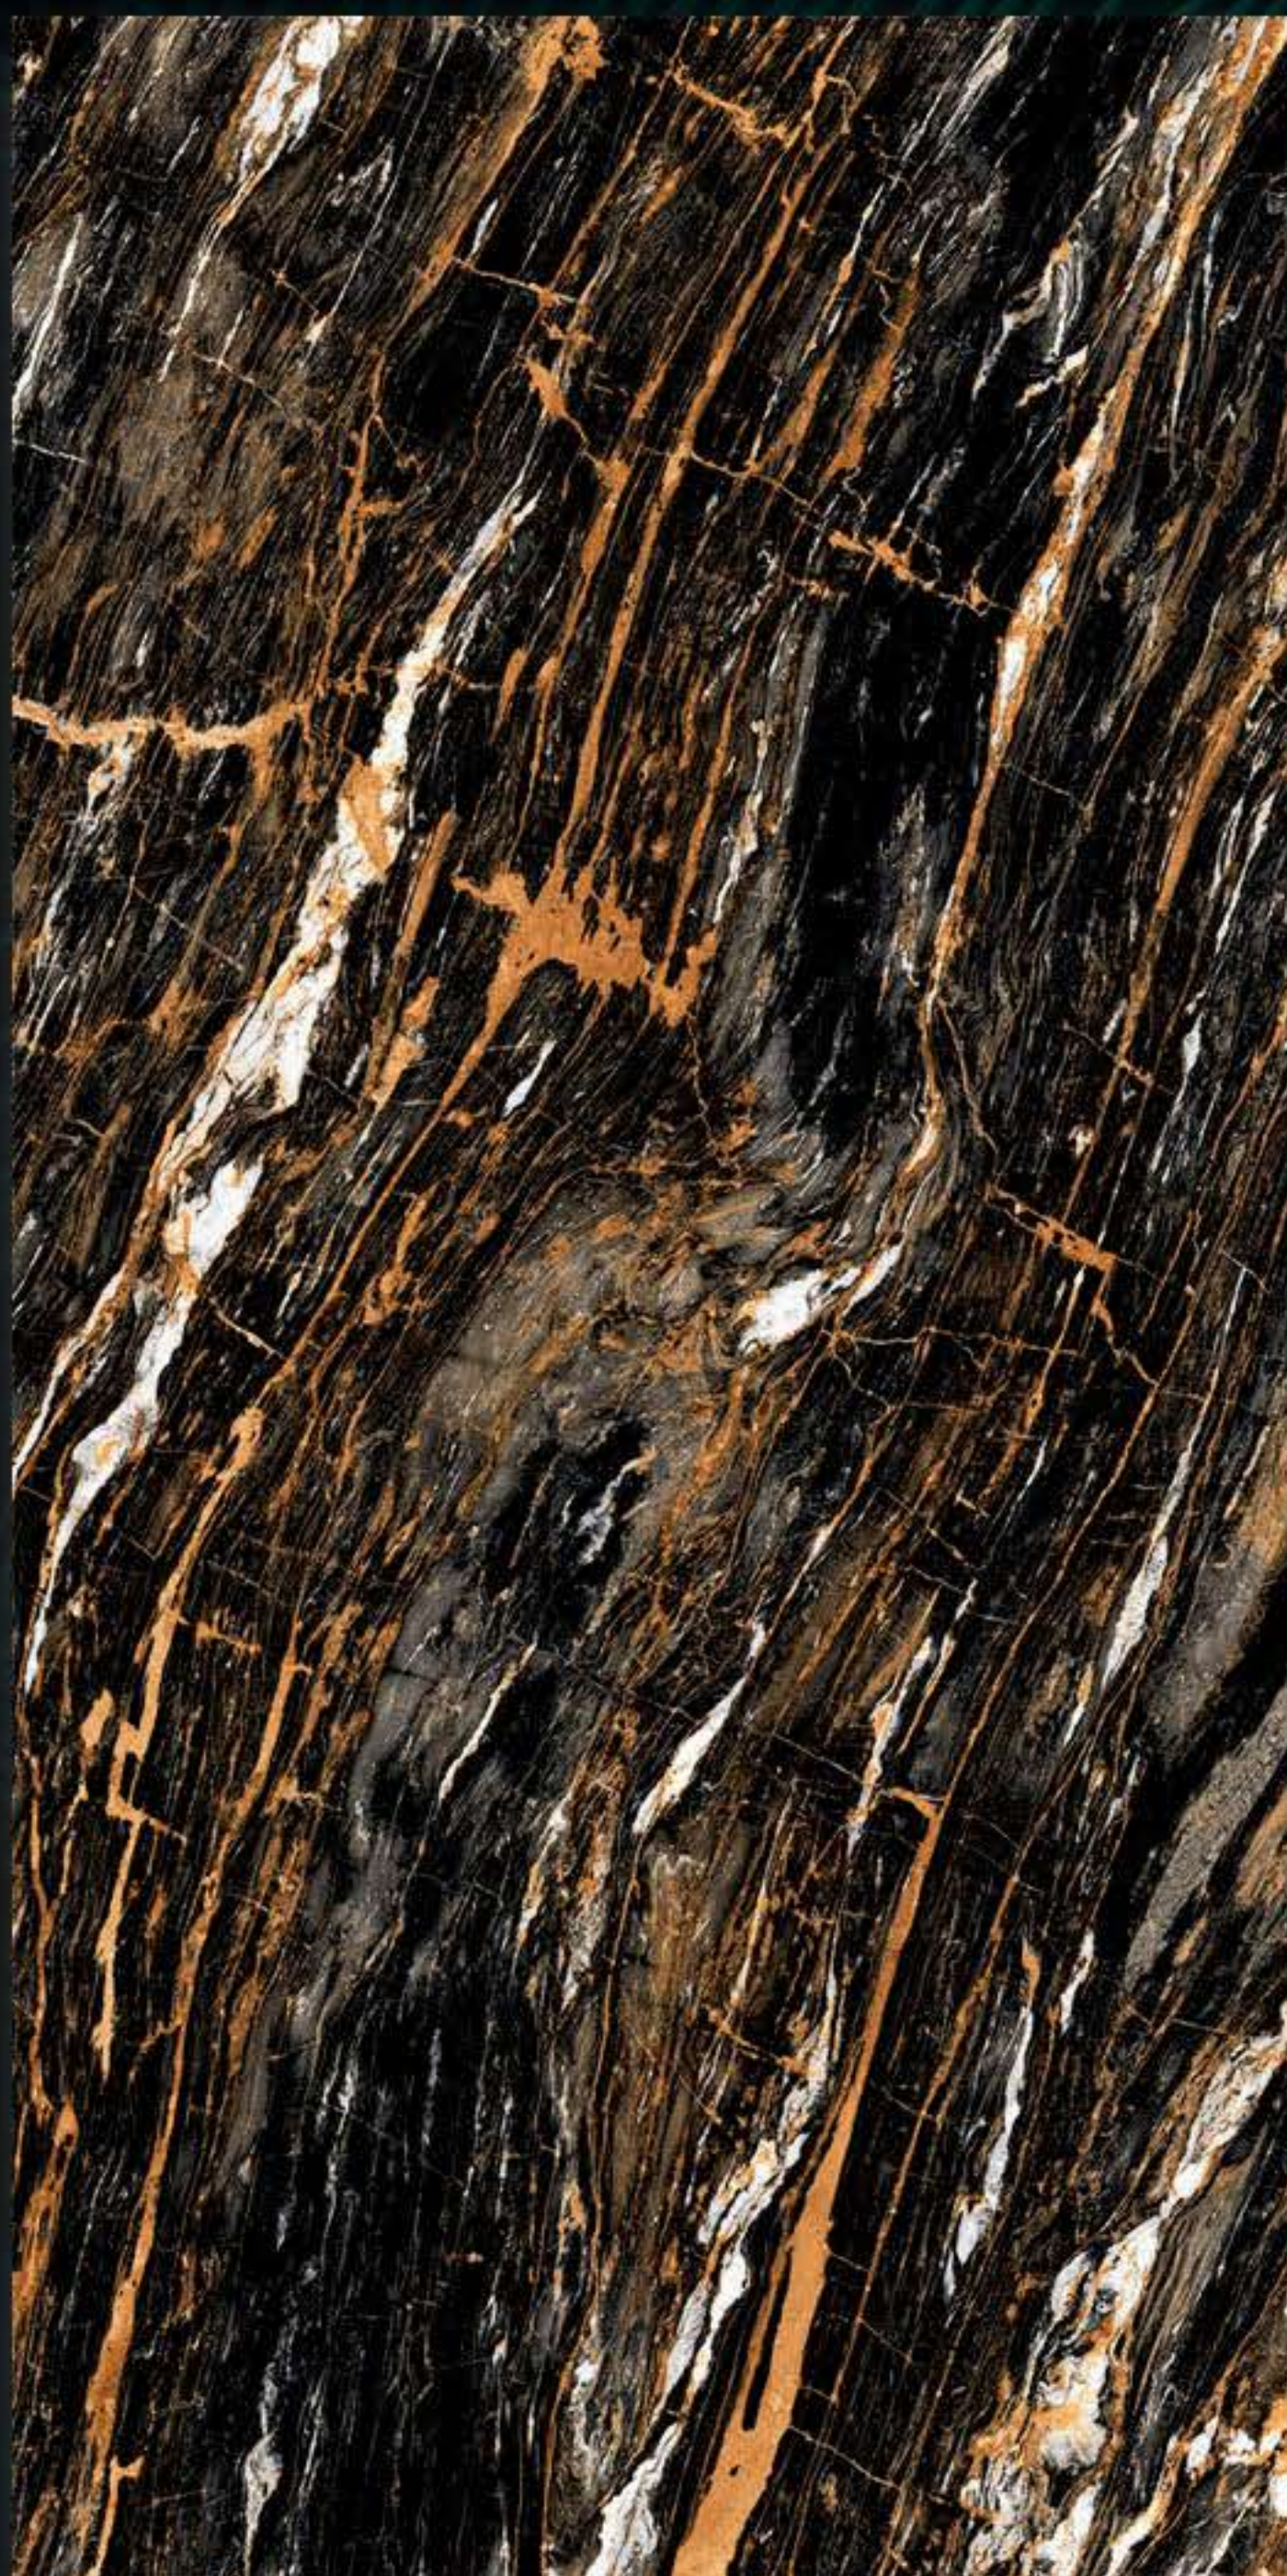

**600 X 1200 mm**

**HIGHGLOSS**

*Journey of Definitive*

**HEIMER NATURAL**

**600 X 1200 mm**

**HIGHGLOSS**

*Journey of Definitive*

IKONY BLACK