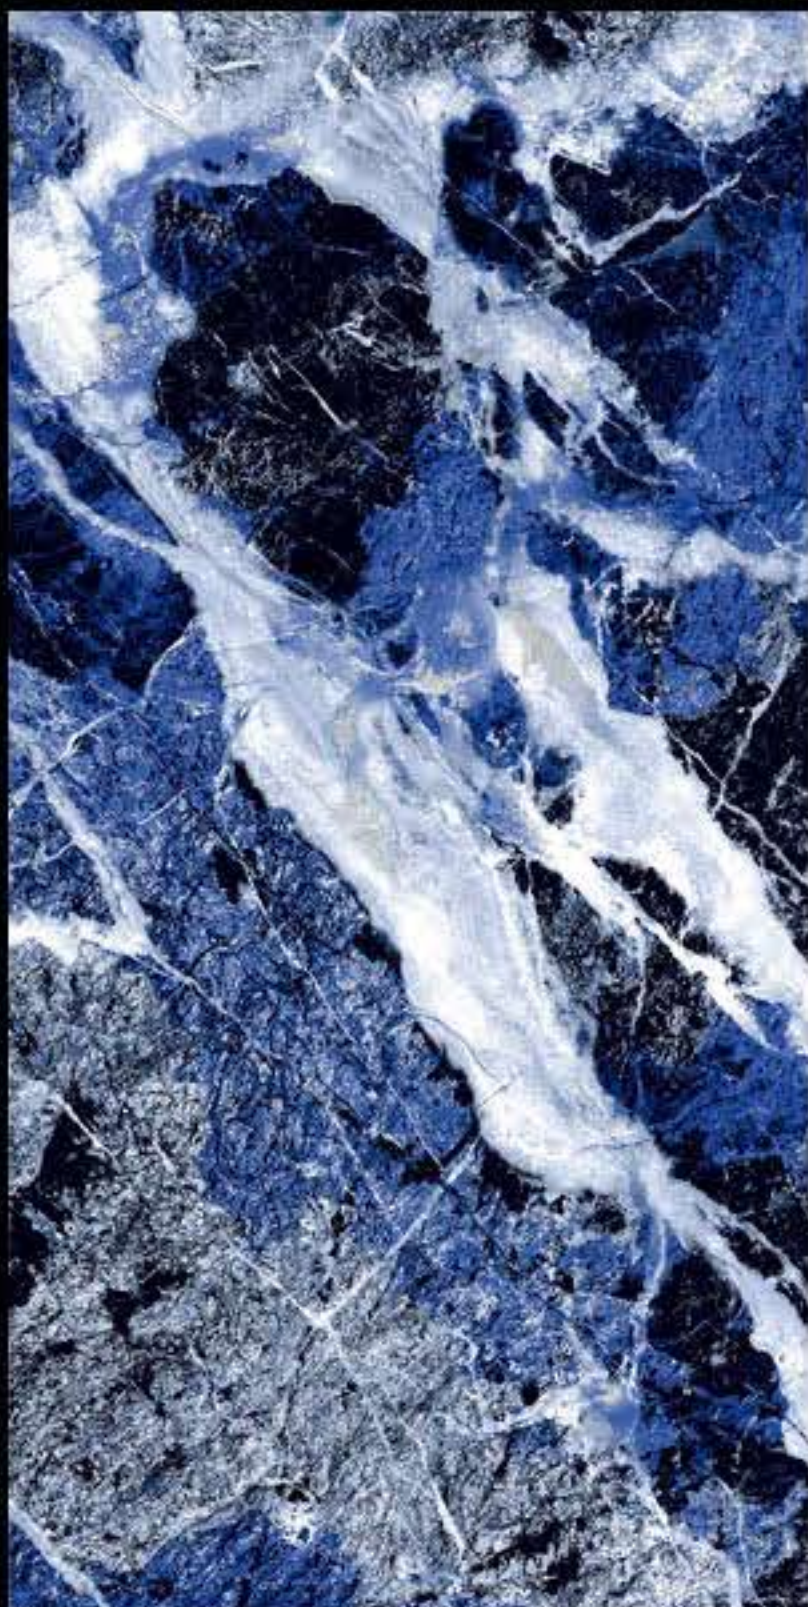

Journey of Definitive

MORIS AZUL

600 X 1200 mm

HIGHGLOSS