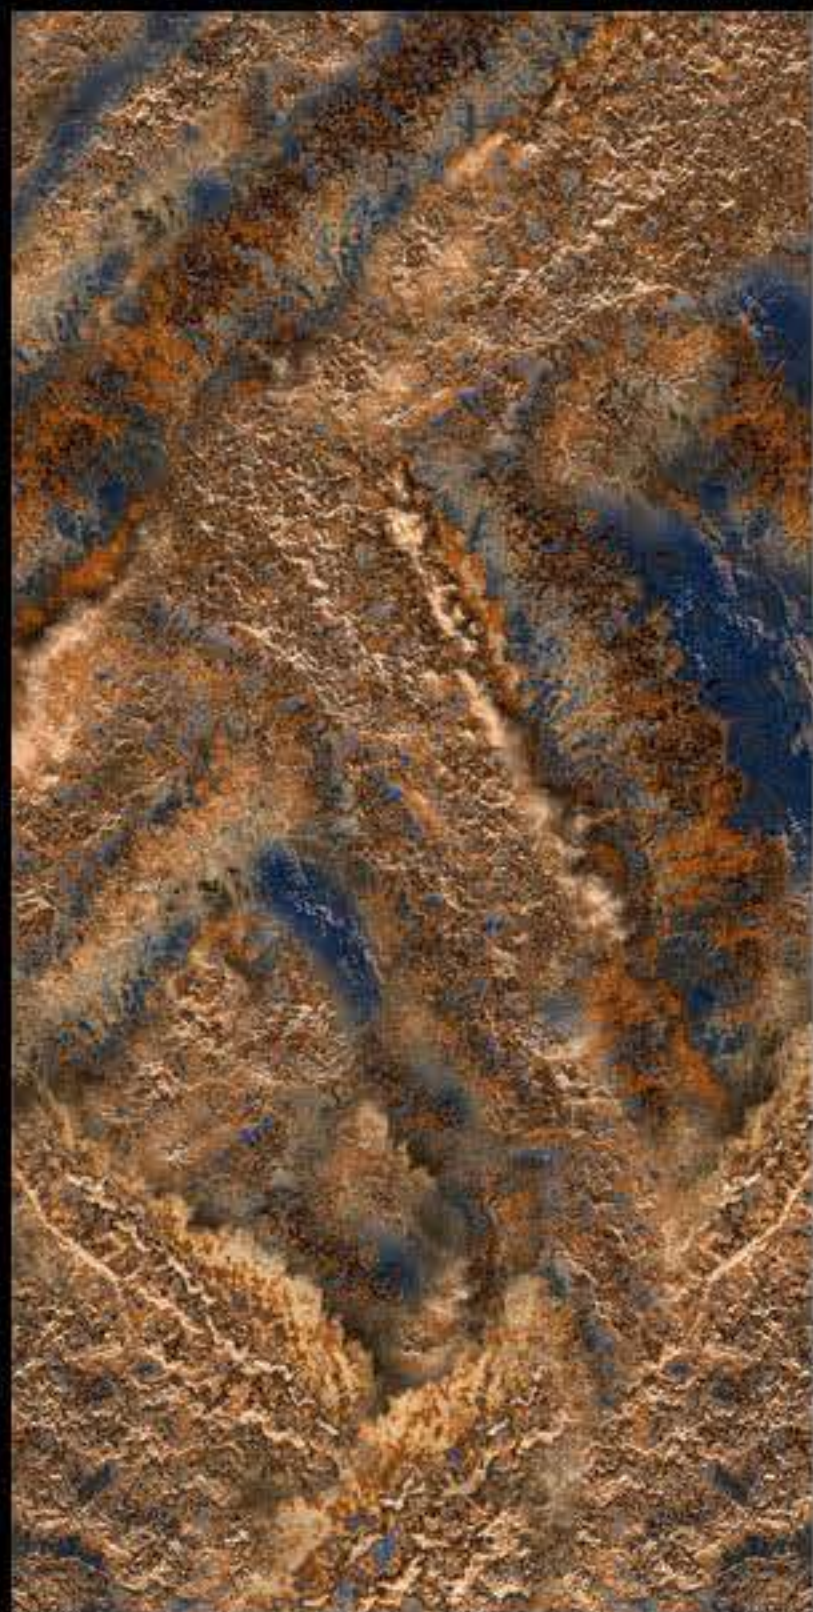

Journey of Definitive

PARADISE BROWN

600 X 1200 mm

HIGHGLOSS