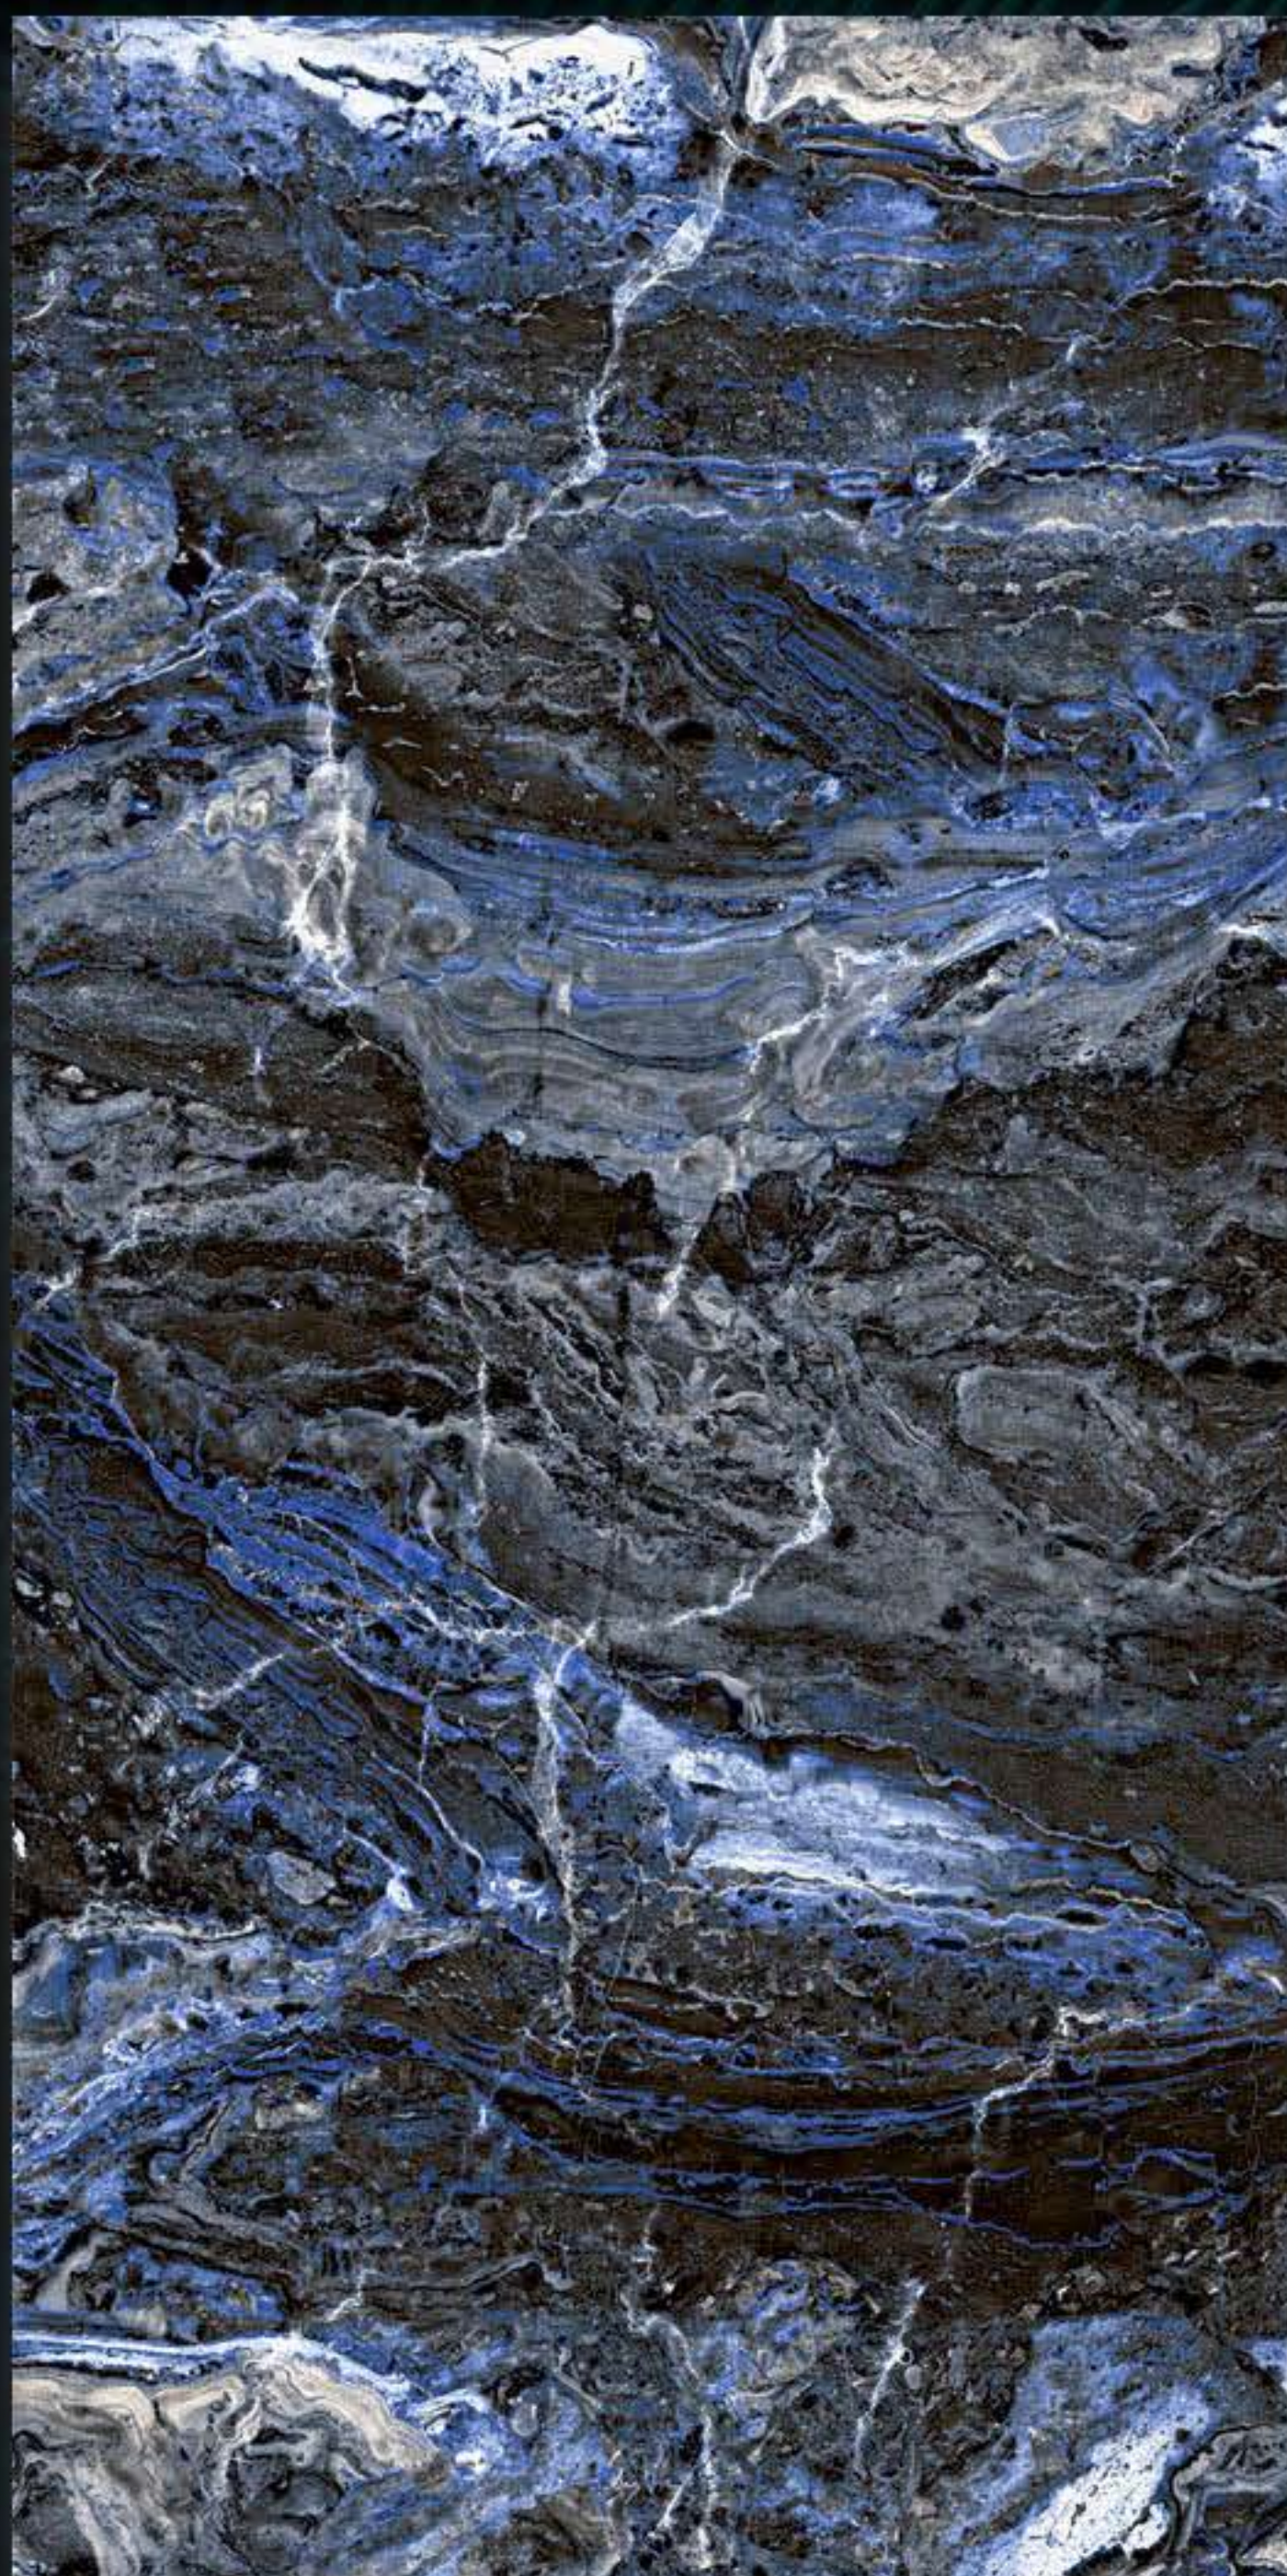

---

600 X 1200 mm

---

HIGHGLOSS

---

*Journey of Definitive*

**VOLCANO BLUE**

**600 X 1200 mm**