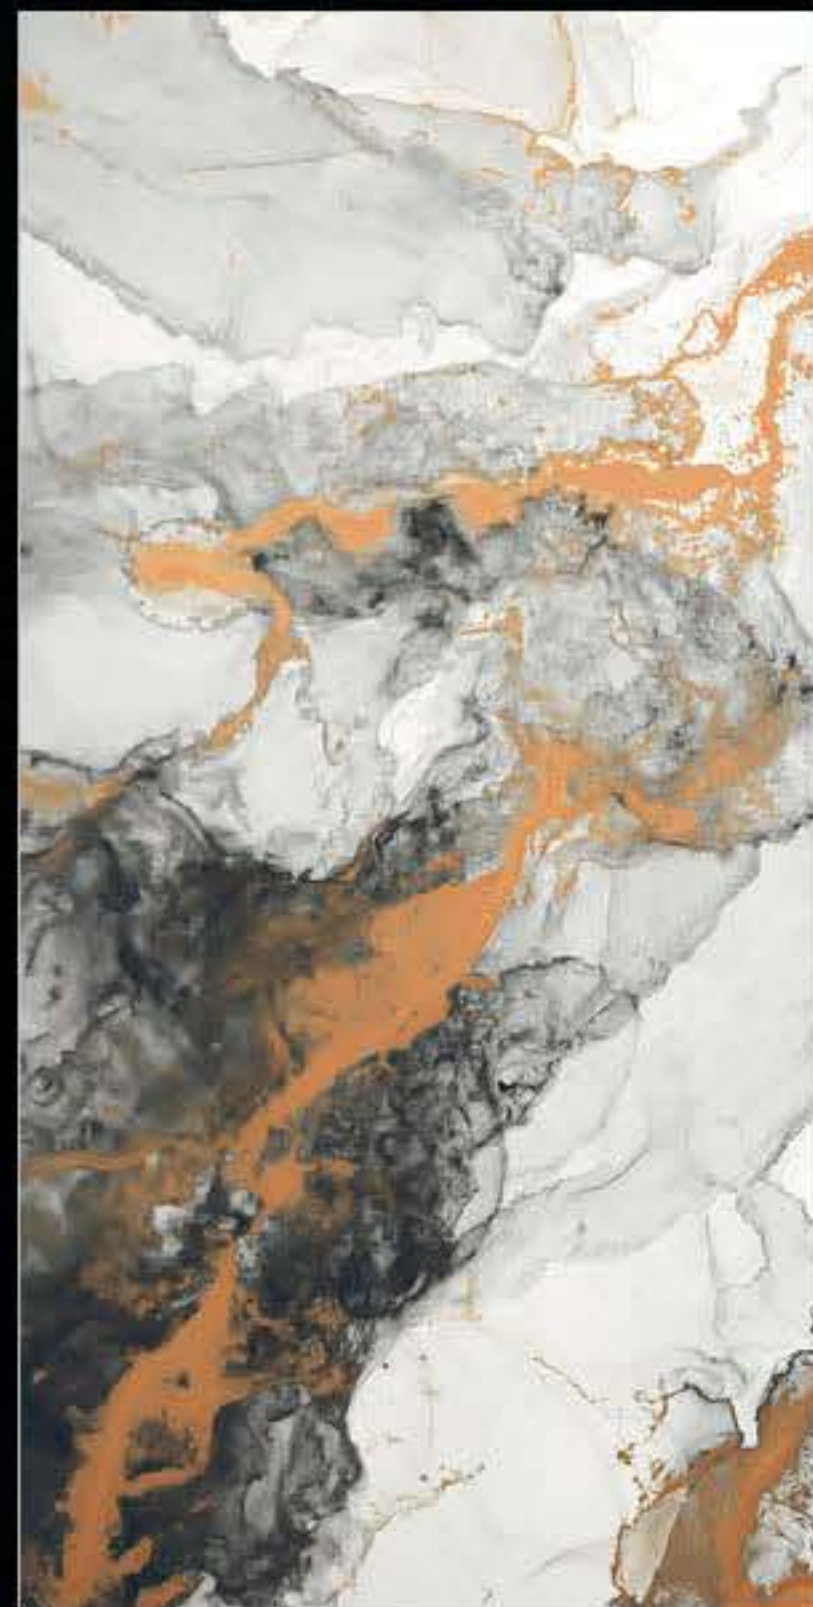

HIGHGLOSS

*Journey of Definitive*

L-VM-10006

600 X 1200 mm

HIGHGLOSS

*Journey of Definitive*

Lapis Blue

600 X 1200 mm