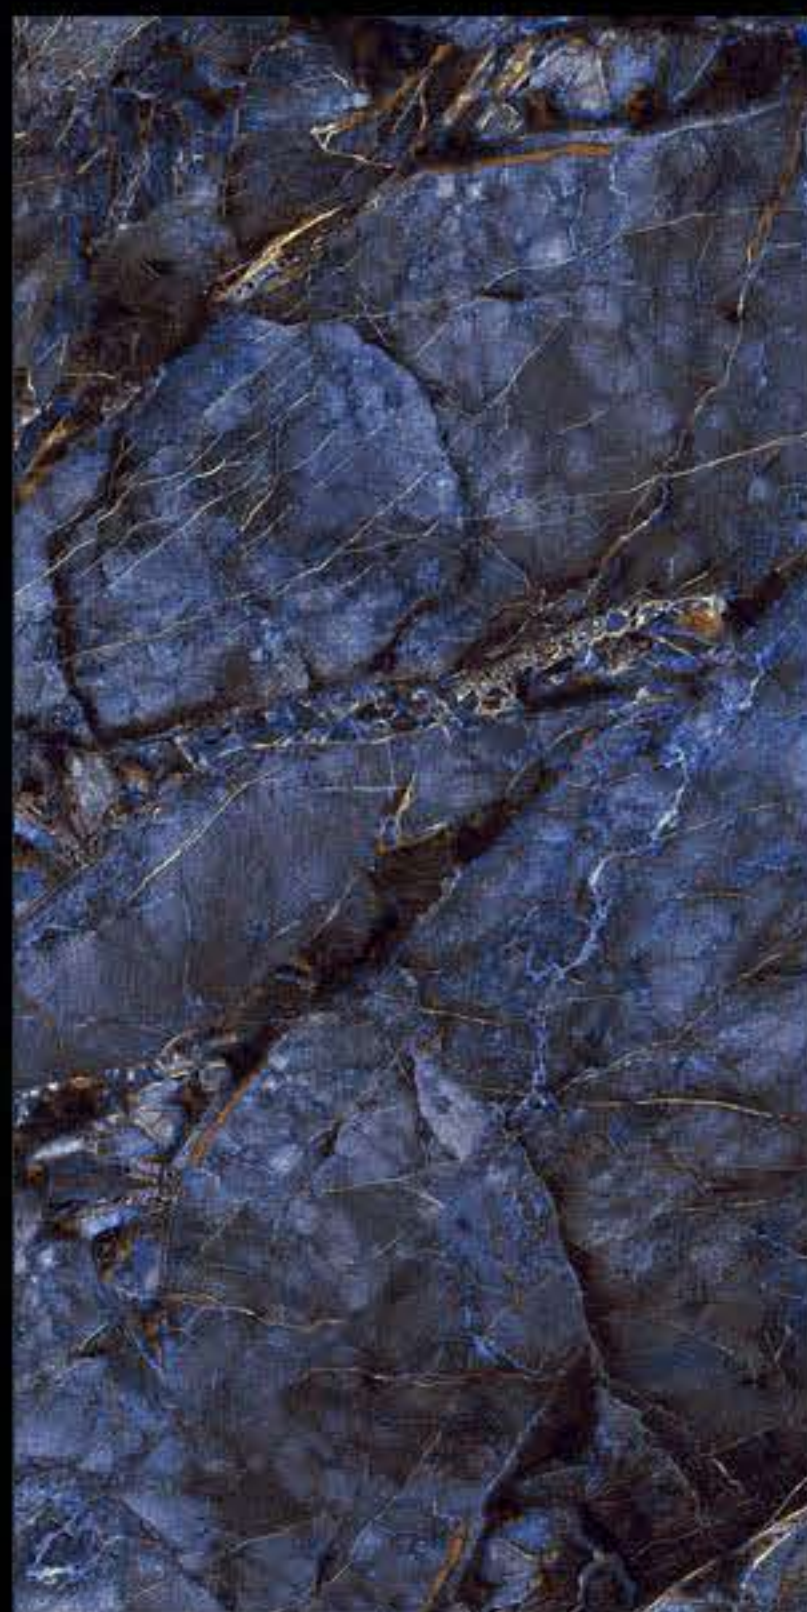

Journey of Definitive

SPARKLE BLUE

600 X 1200 mm

HIGHGLOSS