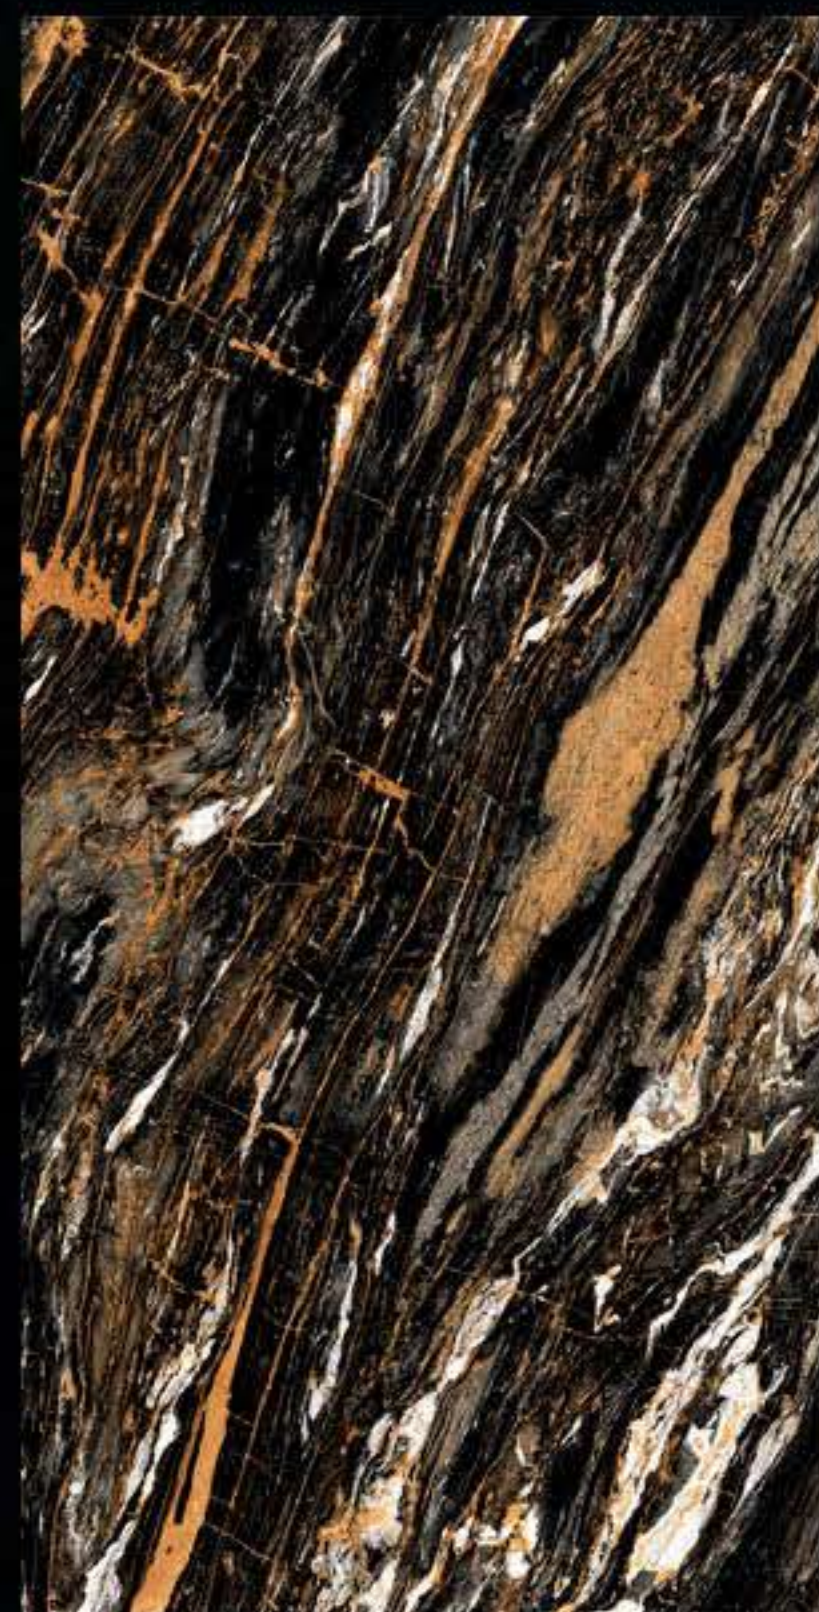

Journey of Definitive

IKONY BLACK

600 X 1200 mm

HIGHGLOSS