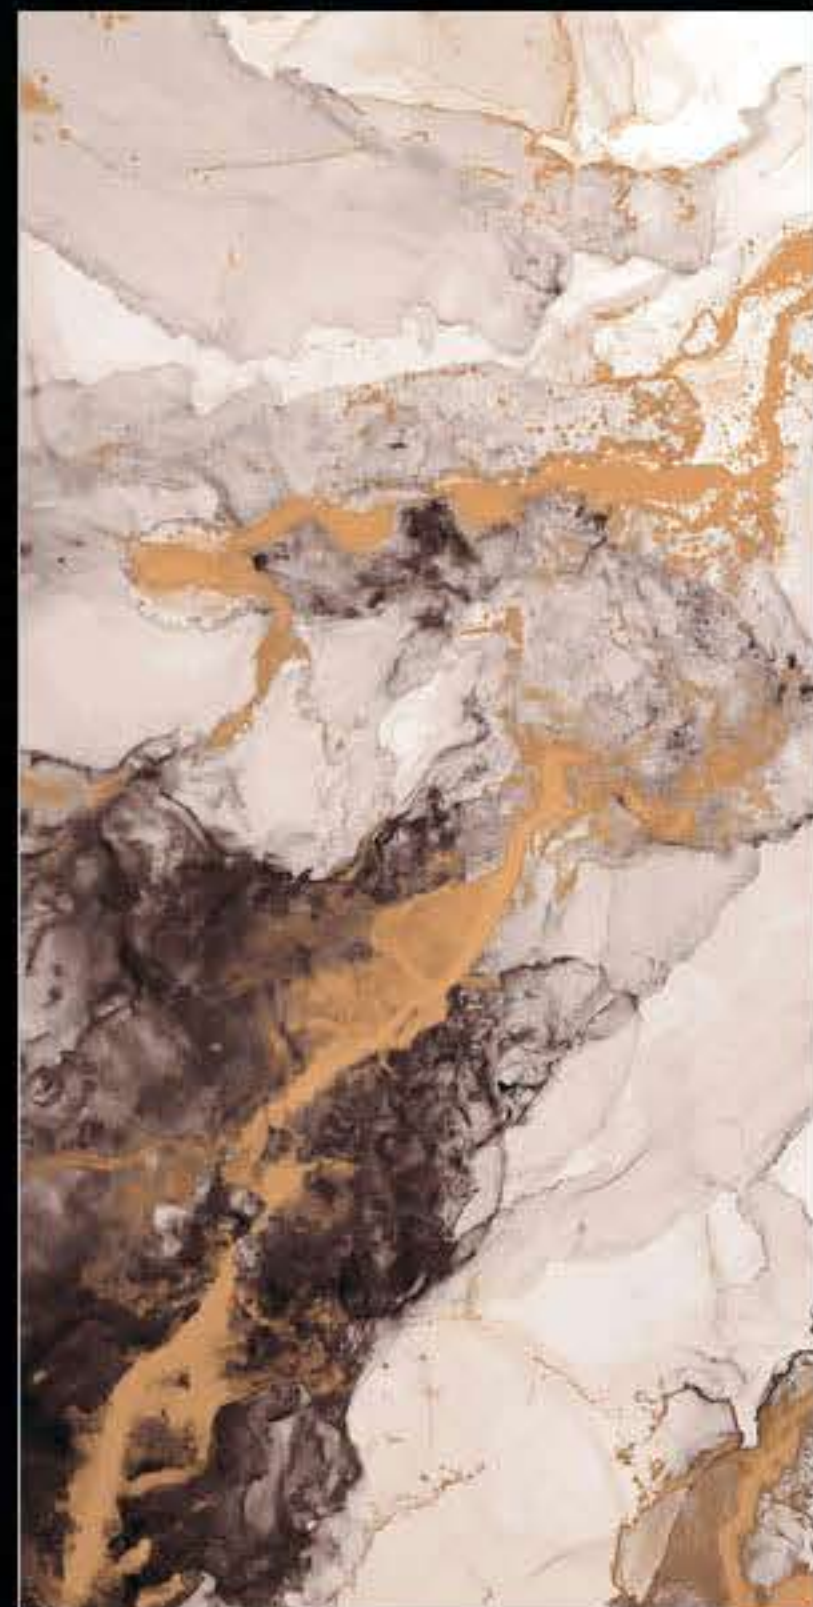

Journey of Definitive

L-VM-10006 B2

600 X 1200 mm

HIGHGLOSS