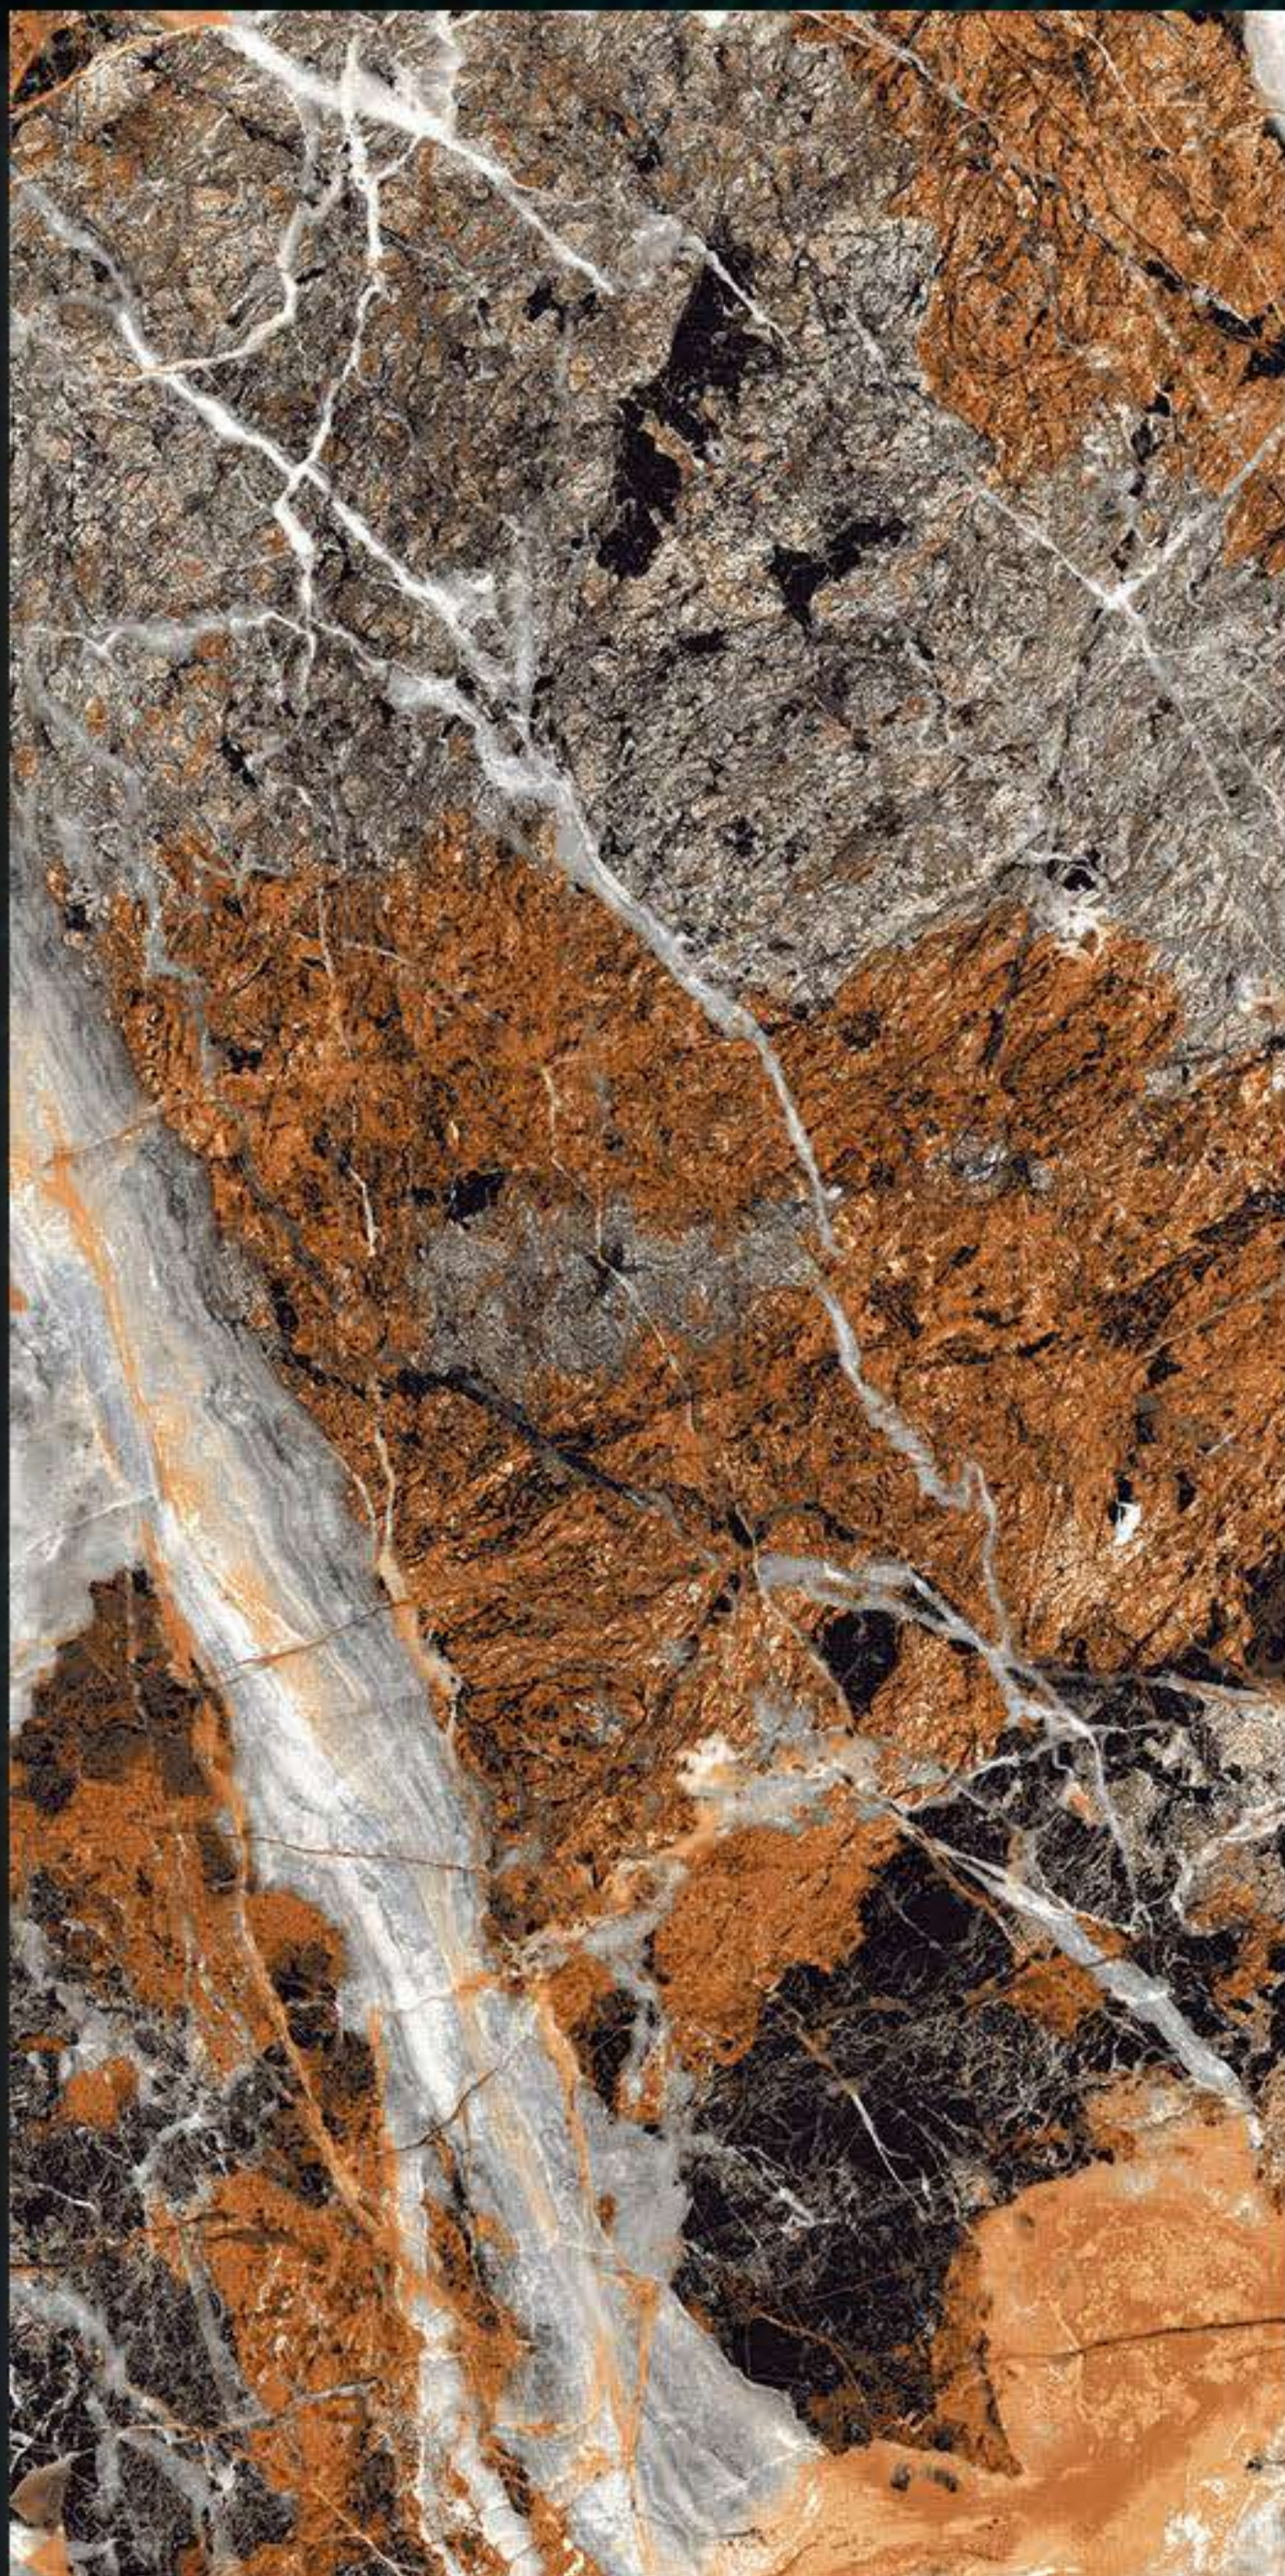

Journey of Definitive

RIVER BROWN

600 X 1200 mm

HIGHGLOSS