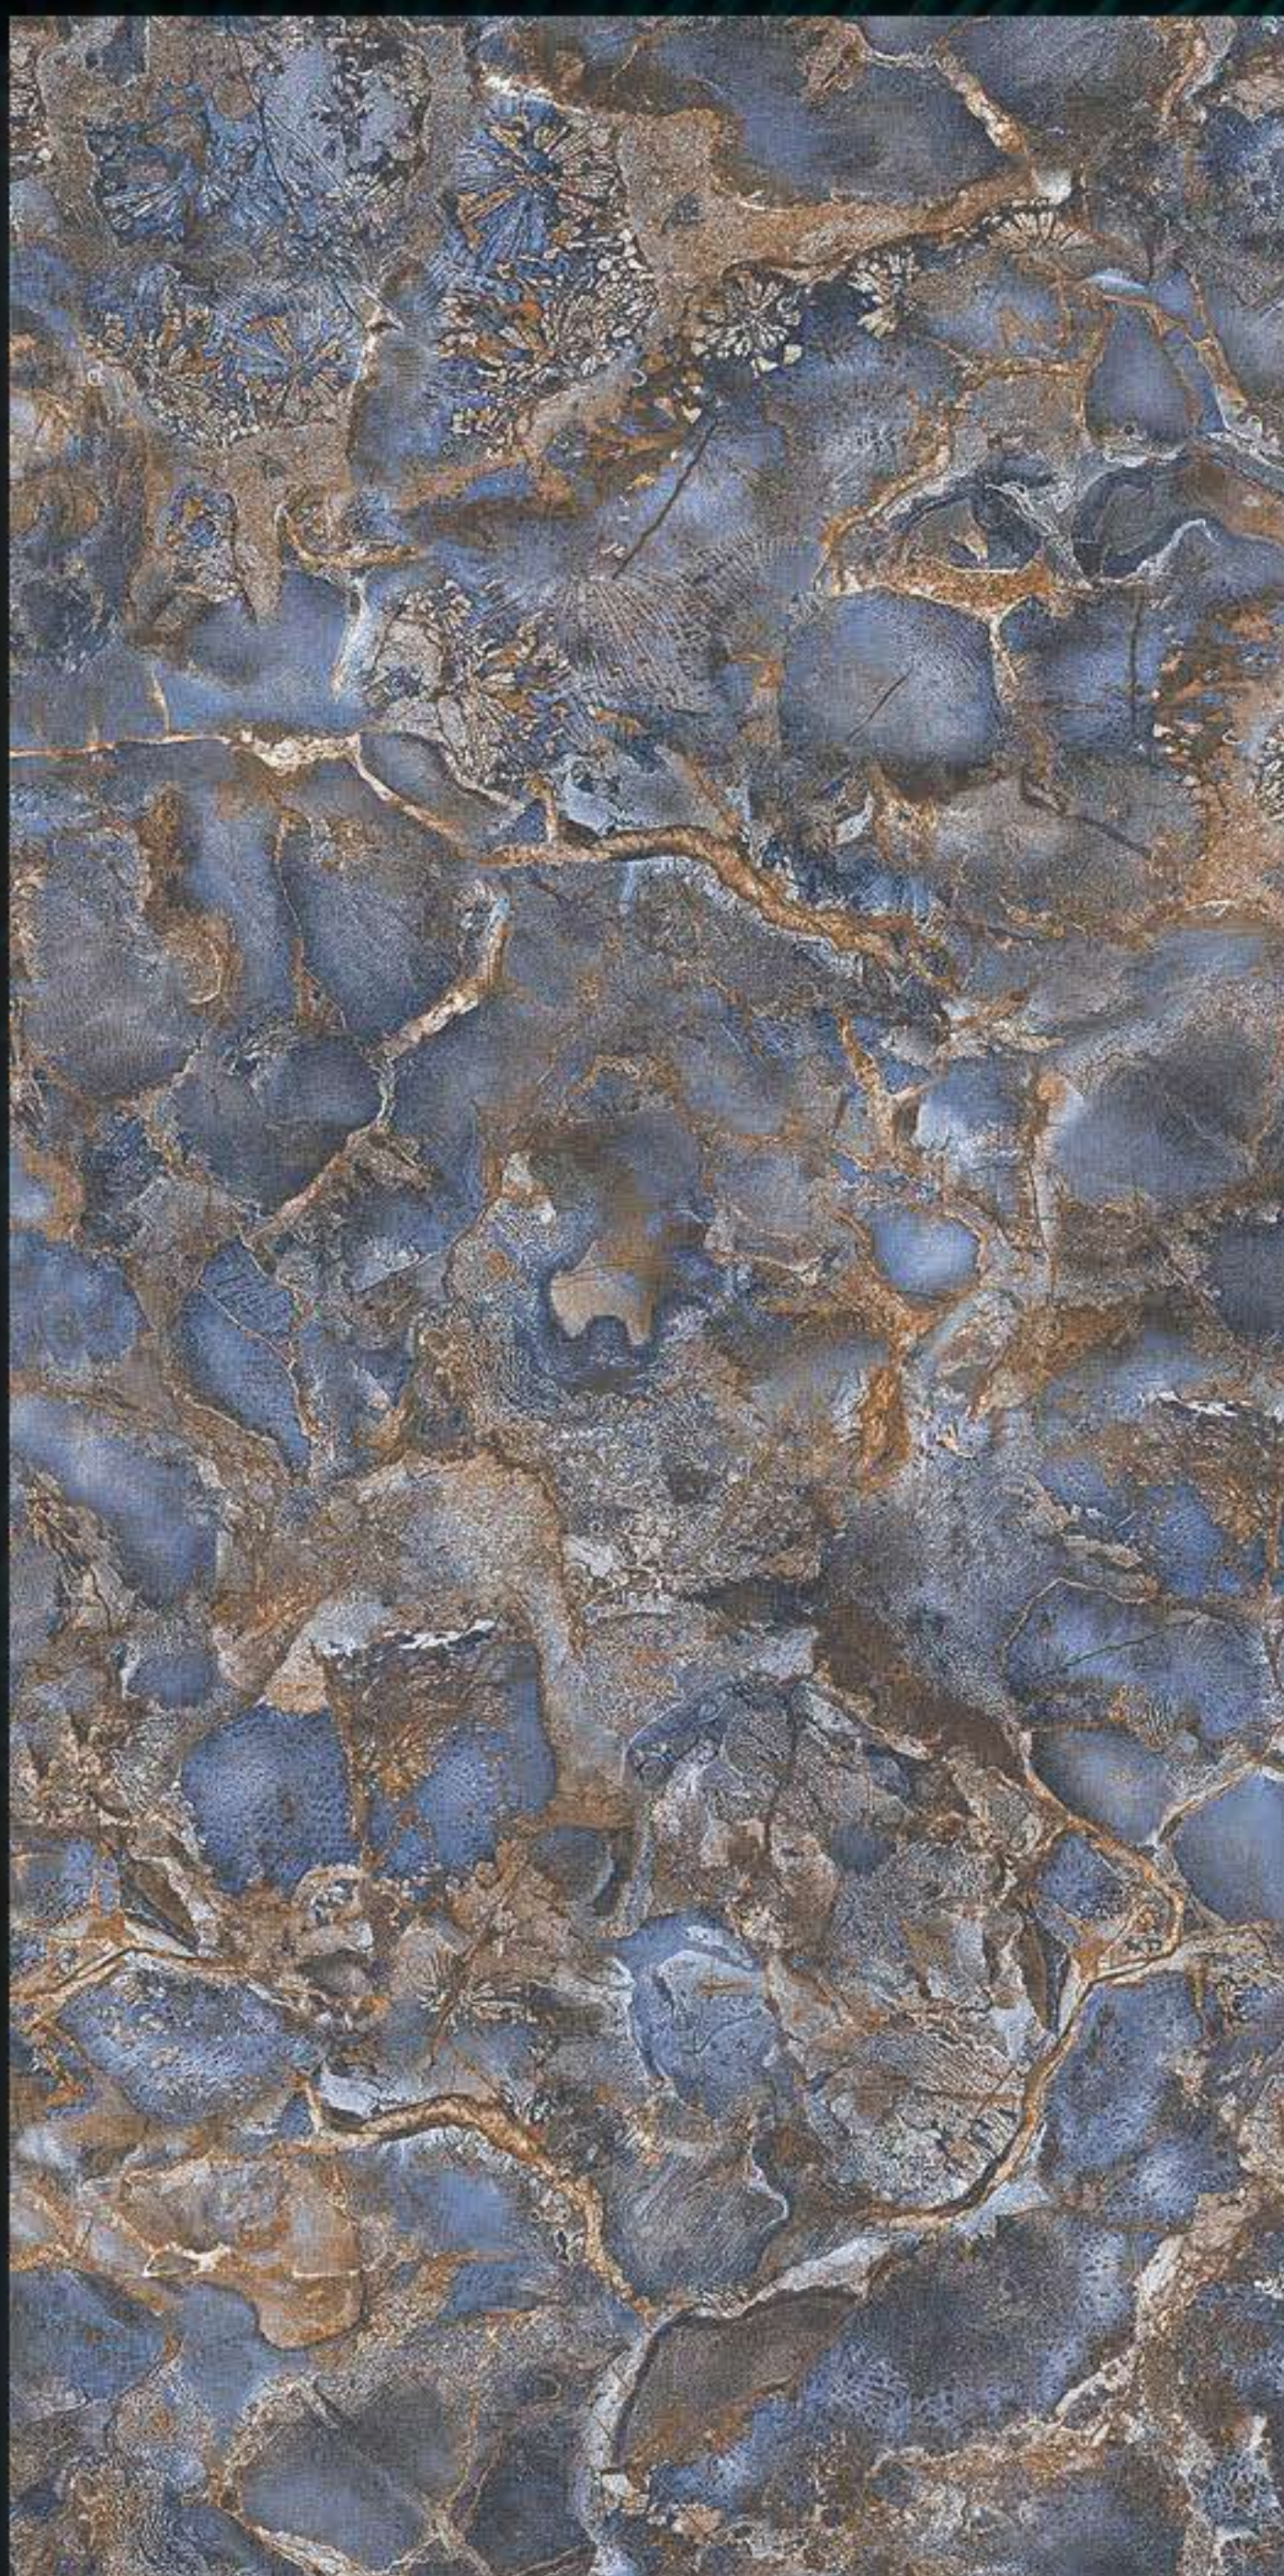

**600 X 1200 mm**

**HIGHGLOSS**

*Journey of Definitive*

VERTICO\_BLUE

600 X 1200 mm

HIGHGLOSS

*Journey of Definitive*

VIVID WHITE