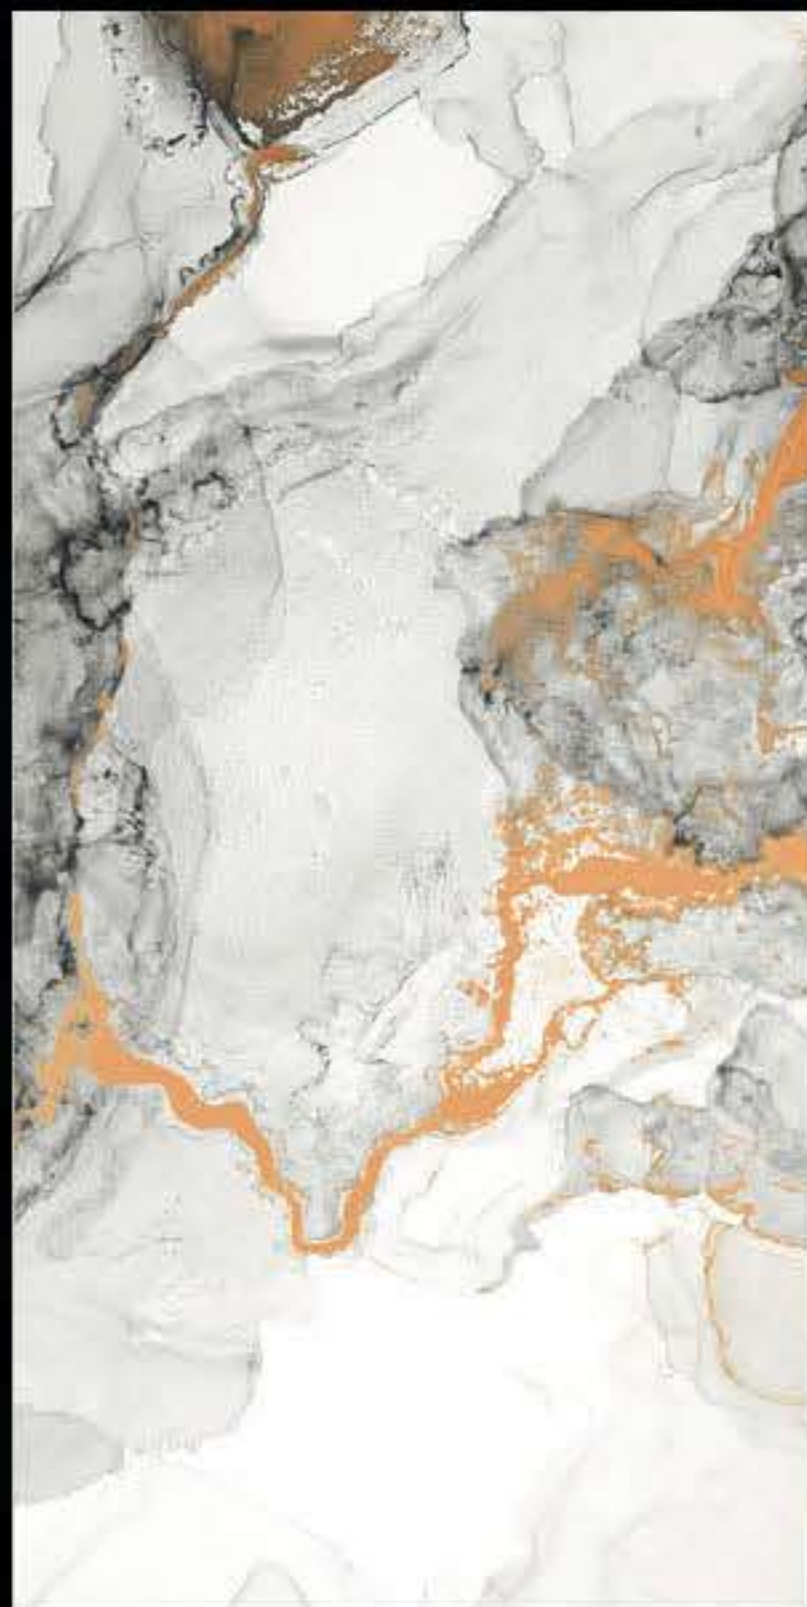

HIGHGLOSS

*Journey of Definitive*

L-VM-10006

600 X 1200 mm

HIGHGLOSS

*Journey of Definitive*

Lapis Blue

600 X 1200 mm