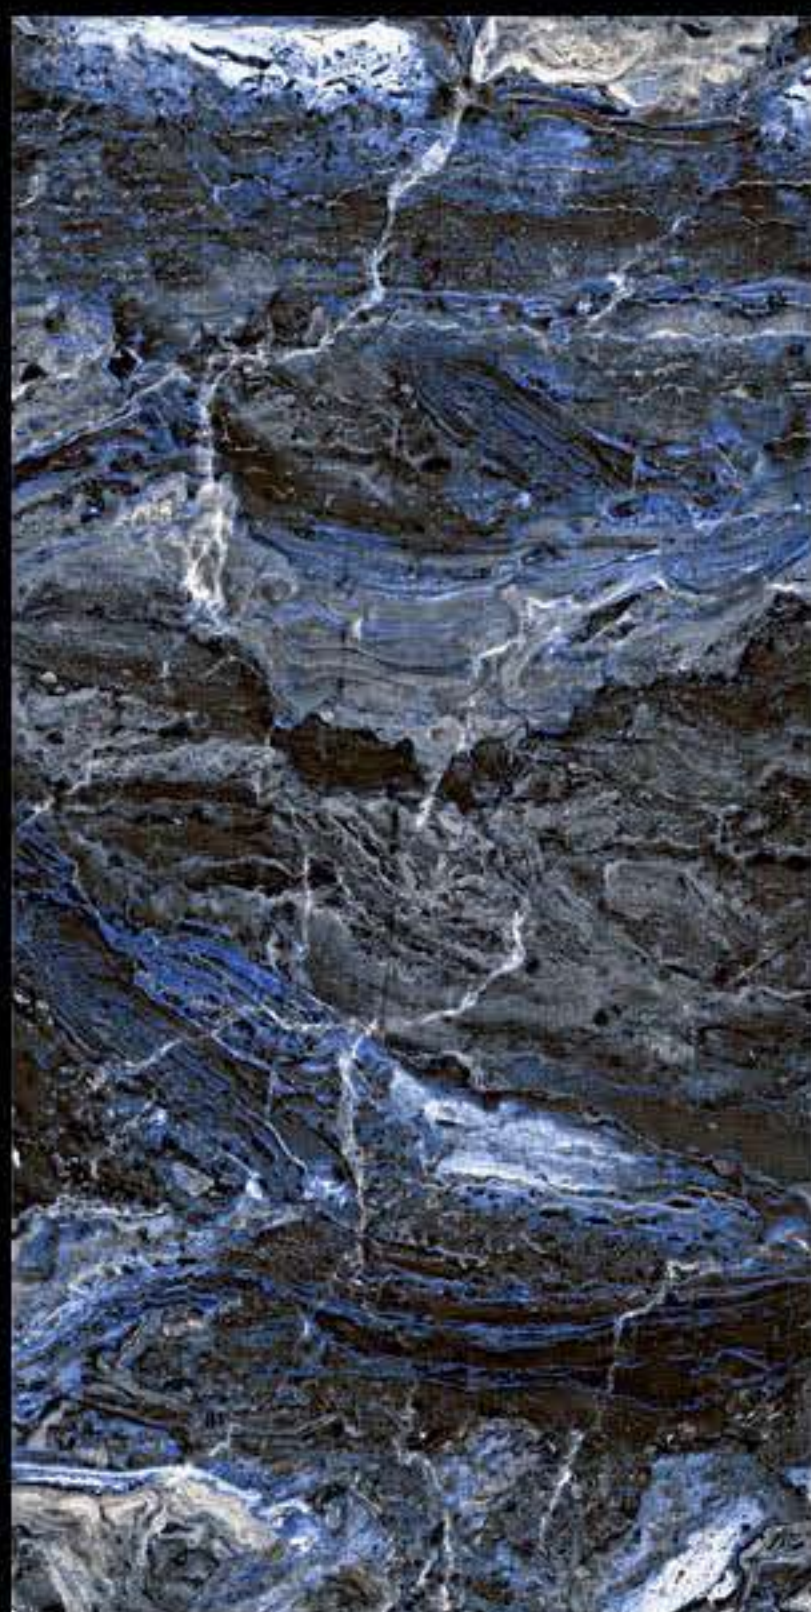

Journey of Definitive

VOLCANO BLUE

600 X 1200 mm

HIGHGLOSS