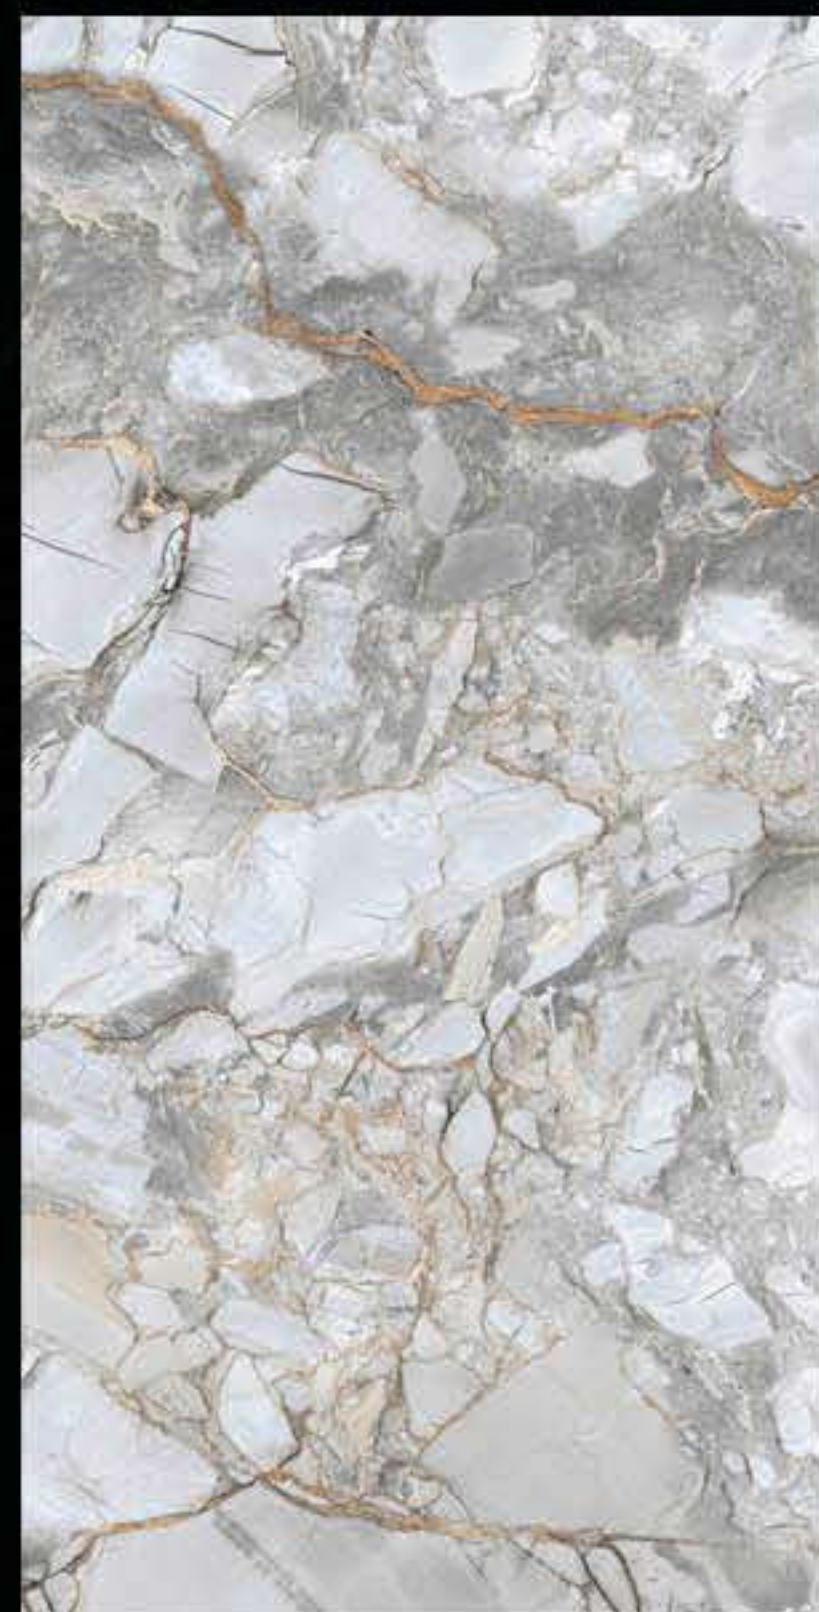

Journey of Definitive

LIBERTY DARK

600 X 1200 mm

GLOSSY