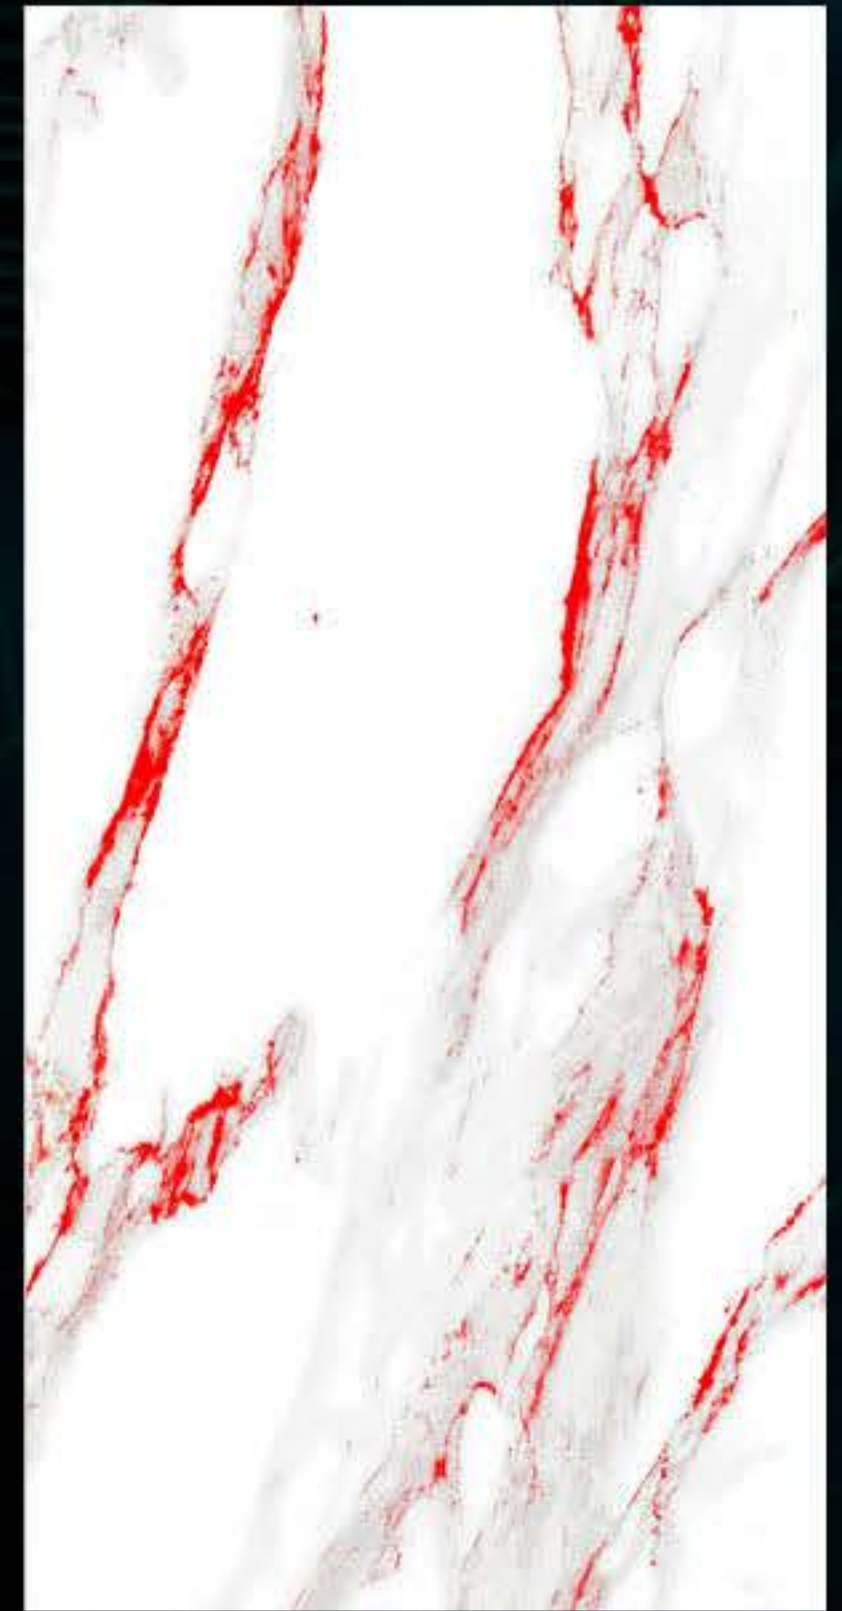

ESTERO GREEN

600 X 1200 mm

■ \_CARVING

*Journey of Definitive*

**GOLDEN CARARA**

**600 X 1200 mm**

**■ \_CARVING**

*Journey of Definitive*