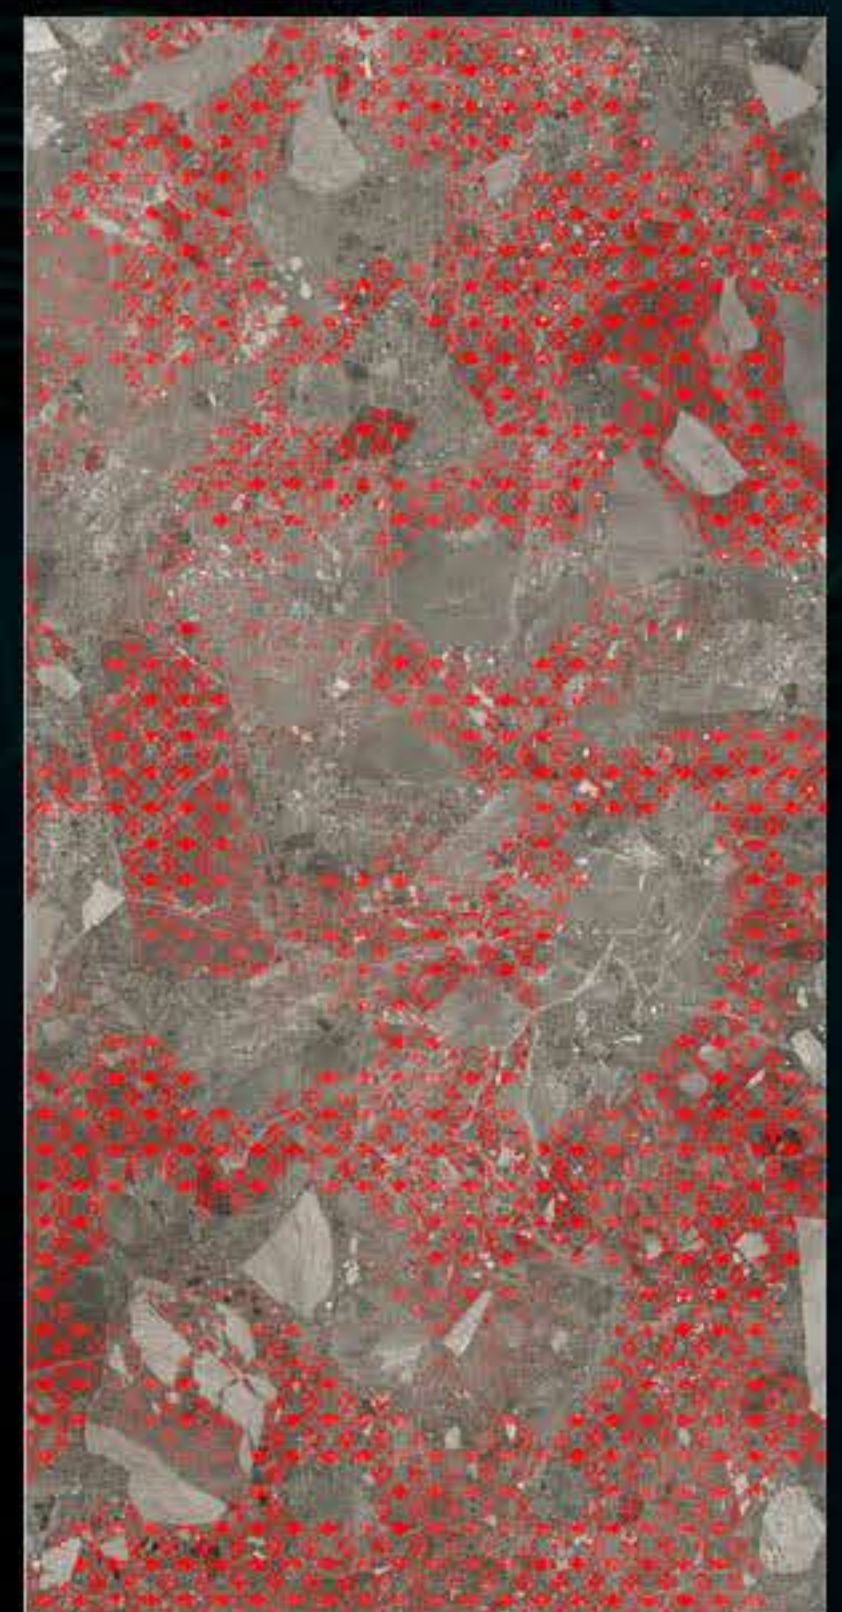

CAR 077

600 X 1200 mm

■ \_CARVING

*Journey of Definitive*

CAR 078

600 X 1200 mm

■ \_CARVING

*Journey of Definitive*