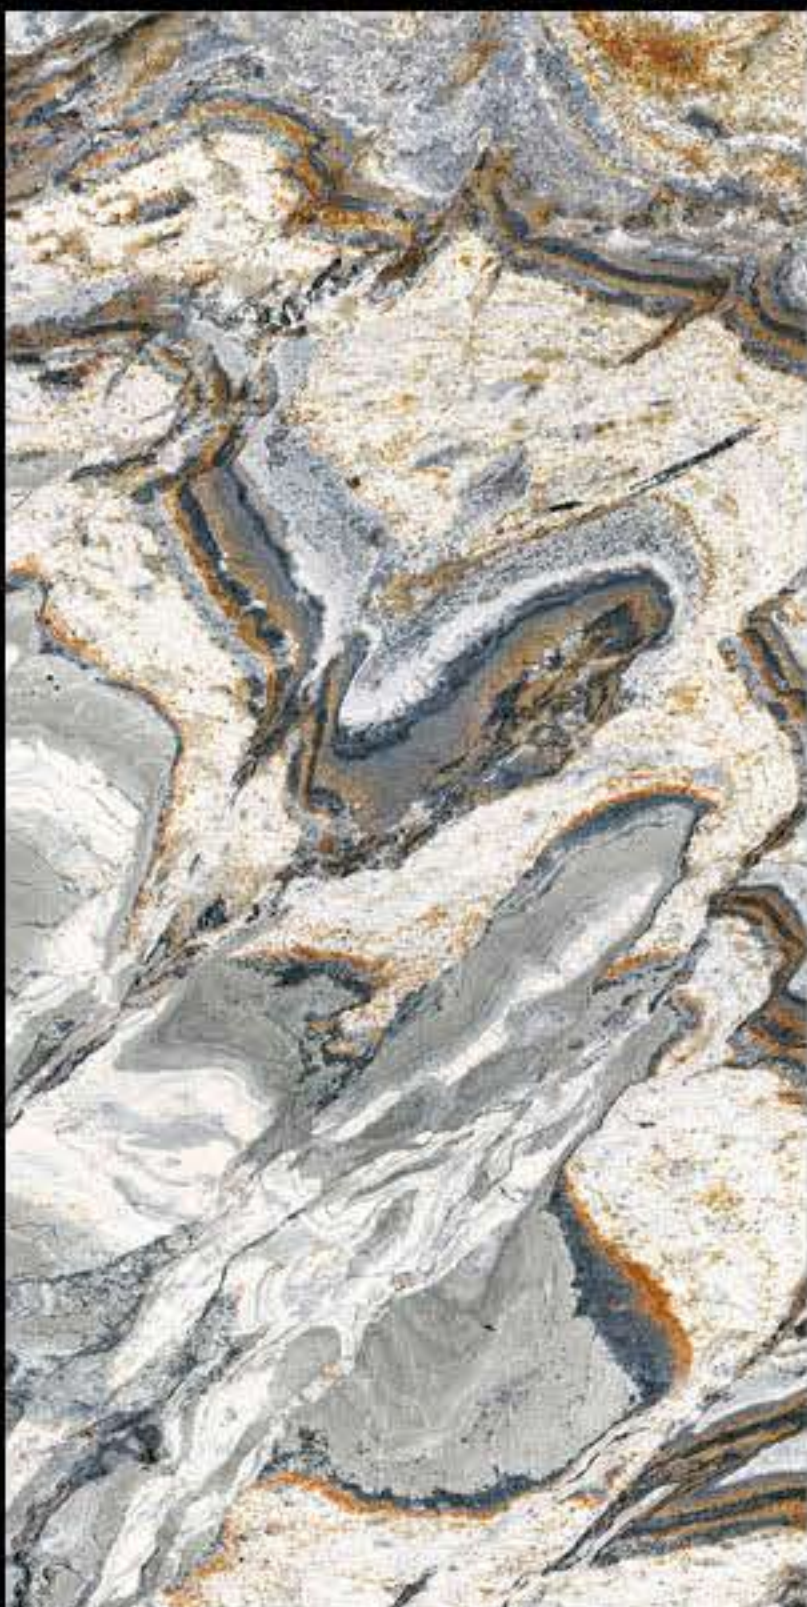

Journey of Definitive

CAR ROSTA GREY GOLD

600 X 1200 mm

■ _CARVING