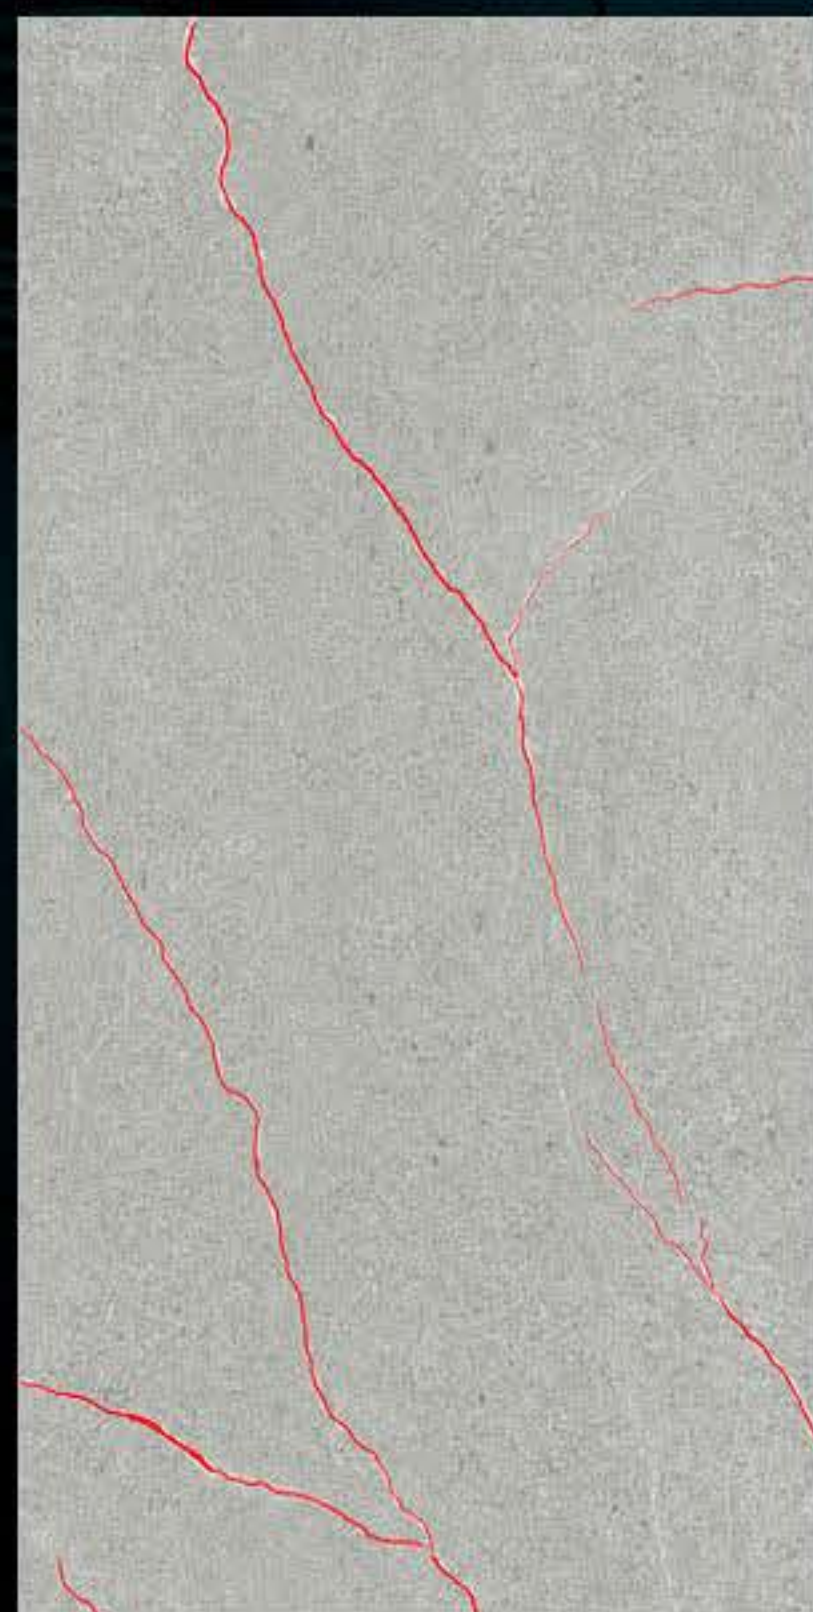

■ \_CARVING

*Journey of Definitive*

CAR\_121

600 X 1200 mm

■ \_CARVING

CAR\_128 LIGHT

600 X 1200 mm

■ \_CARVING