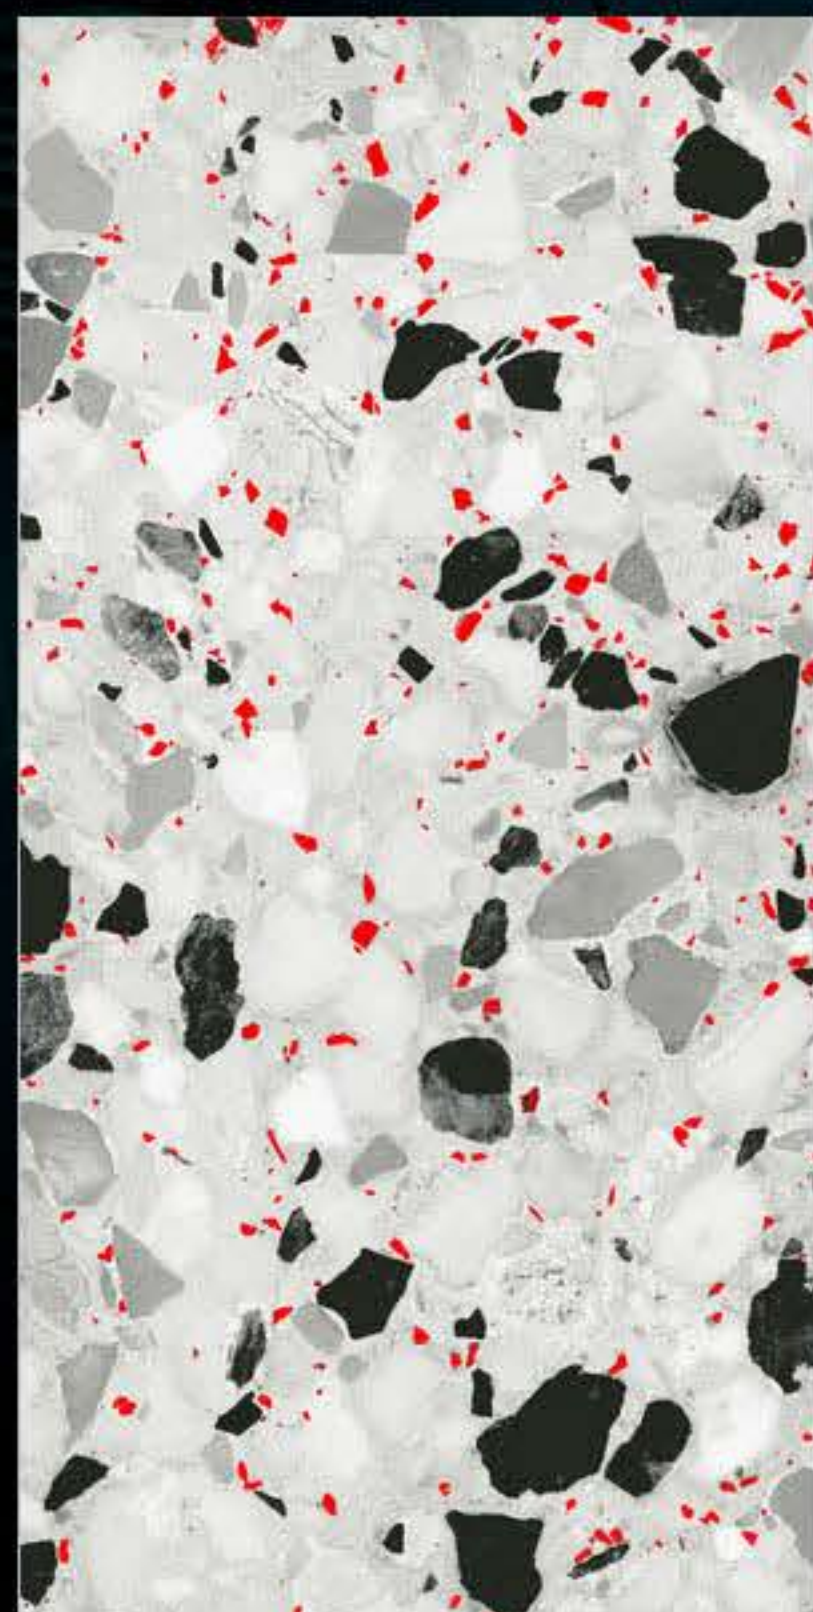

MARMOL WHITE

600 X 1200 mm

■ \_CARVING

*Journey of Definitive*

VENICE BLACK

600 X 1200 mm

■ \_CARVING

*Journey of Definitive*