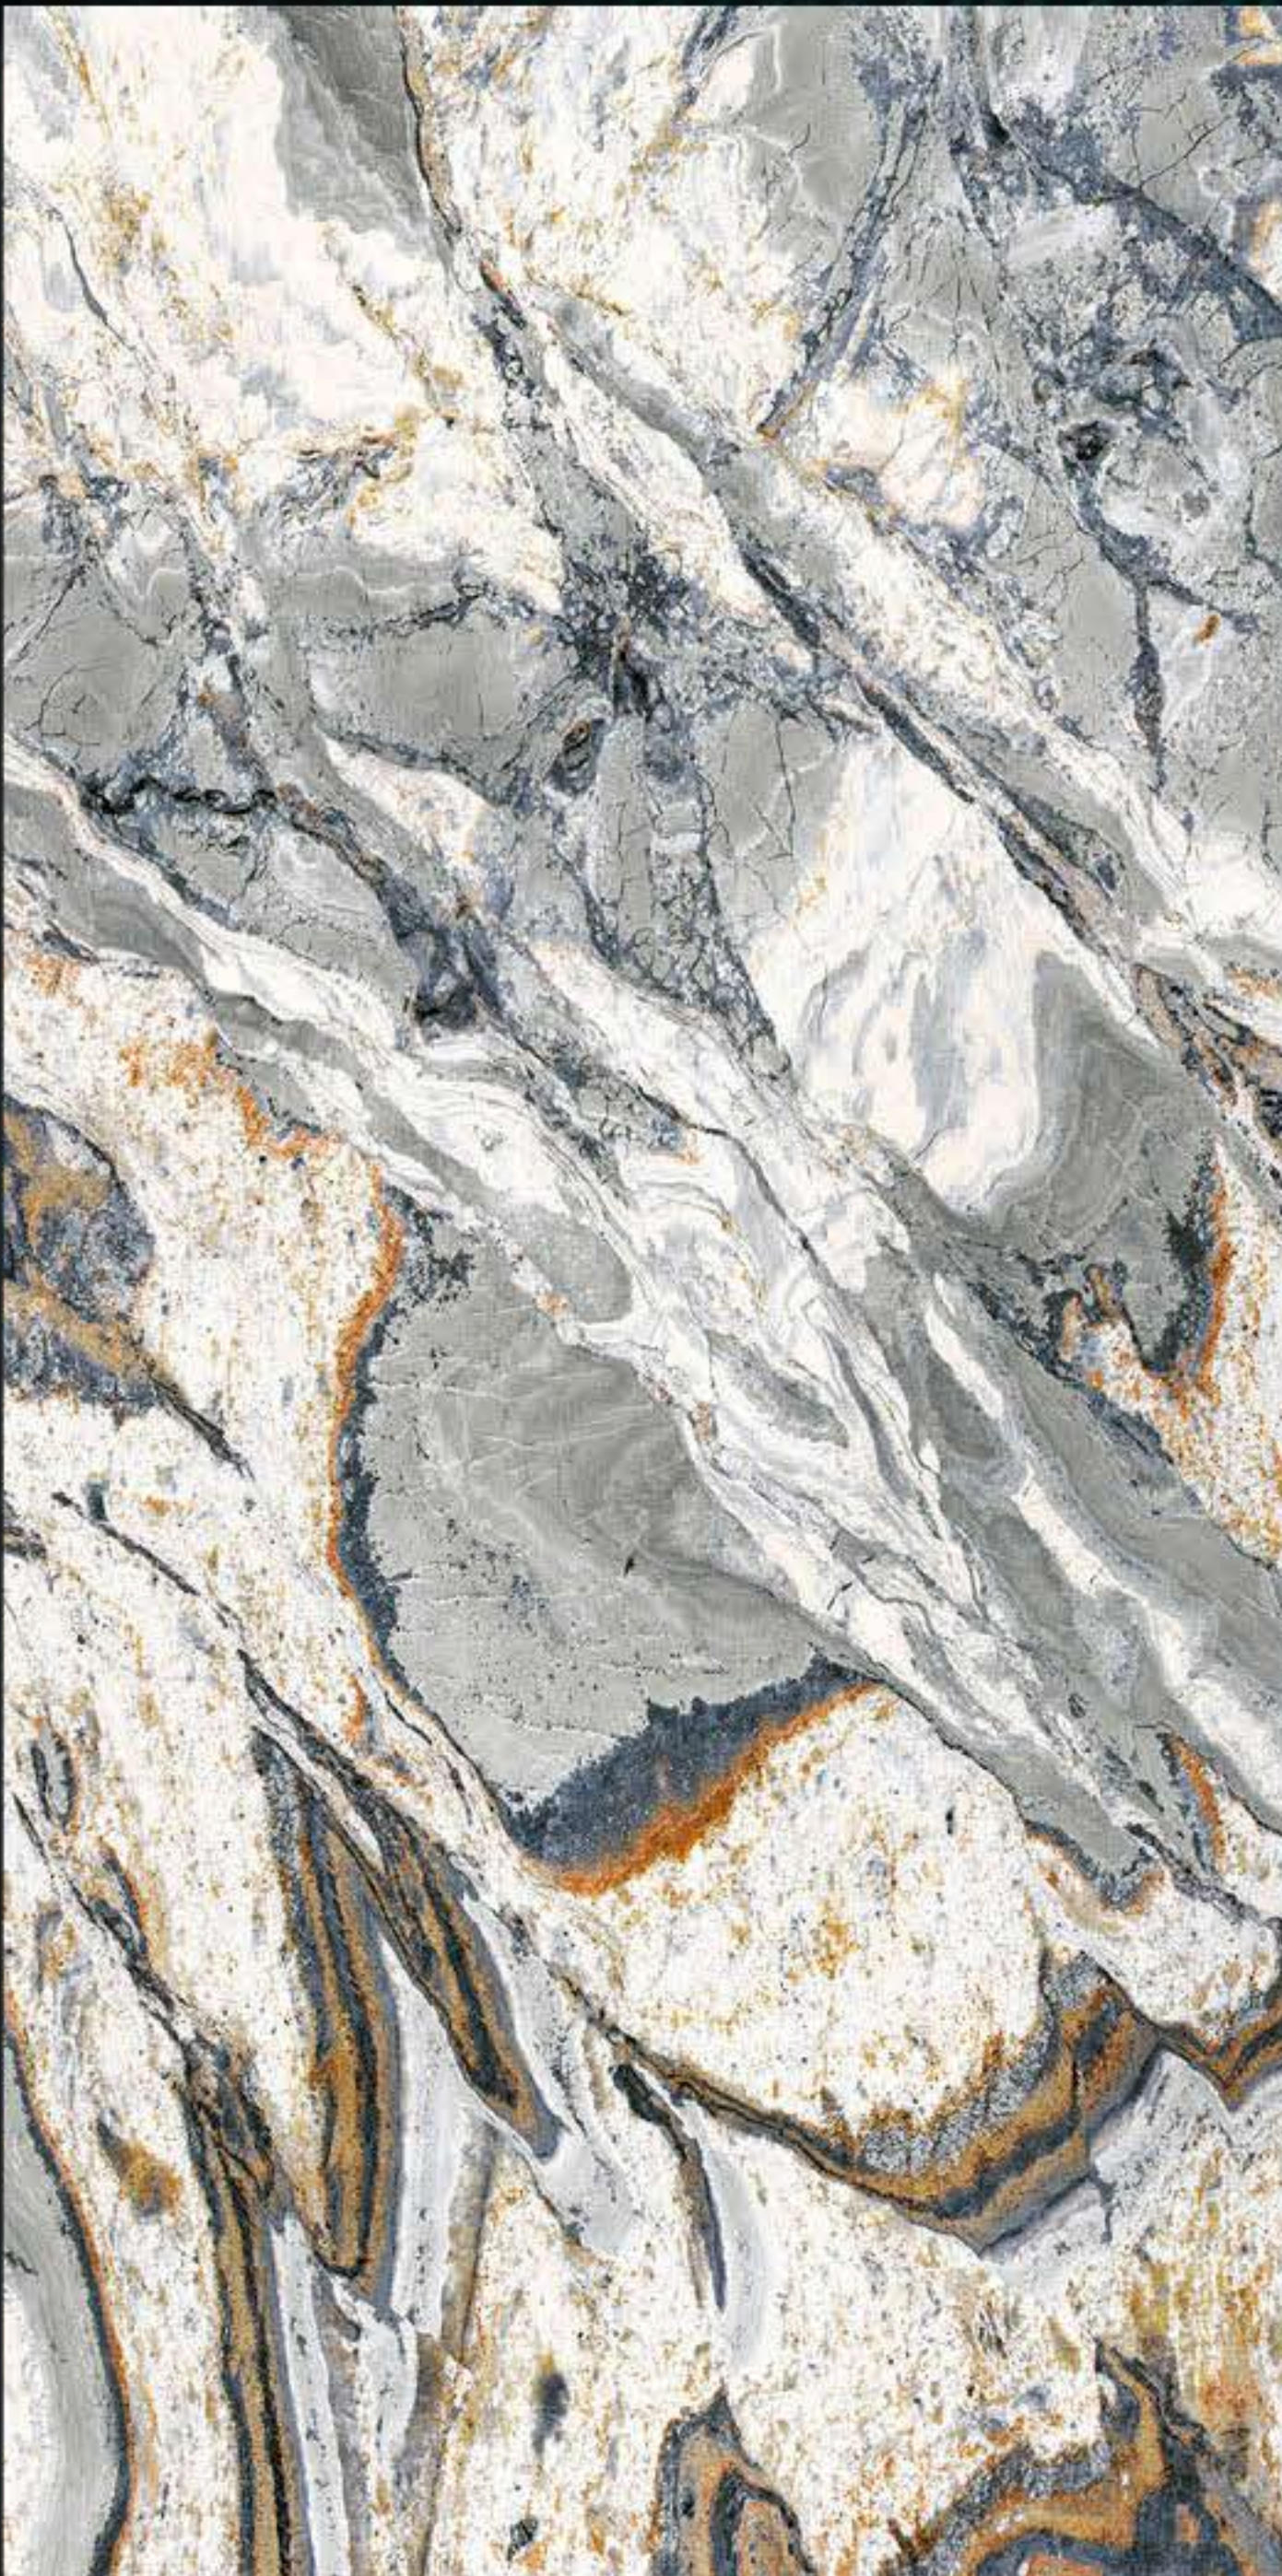

Journey of Definitive

CAR ROSTA GREY GOLD

600 X 1200 mm

■ _CARVING