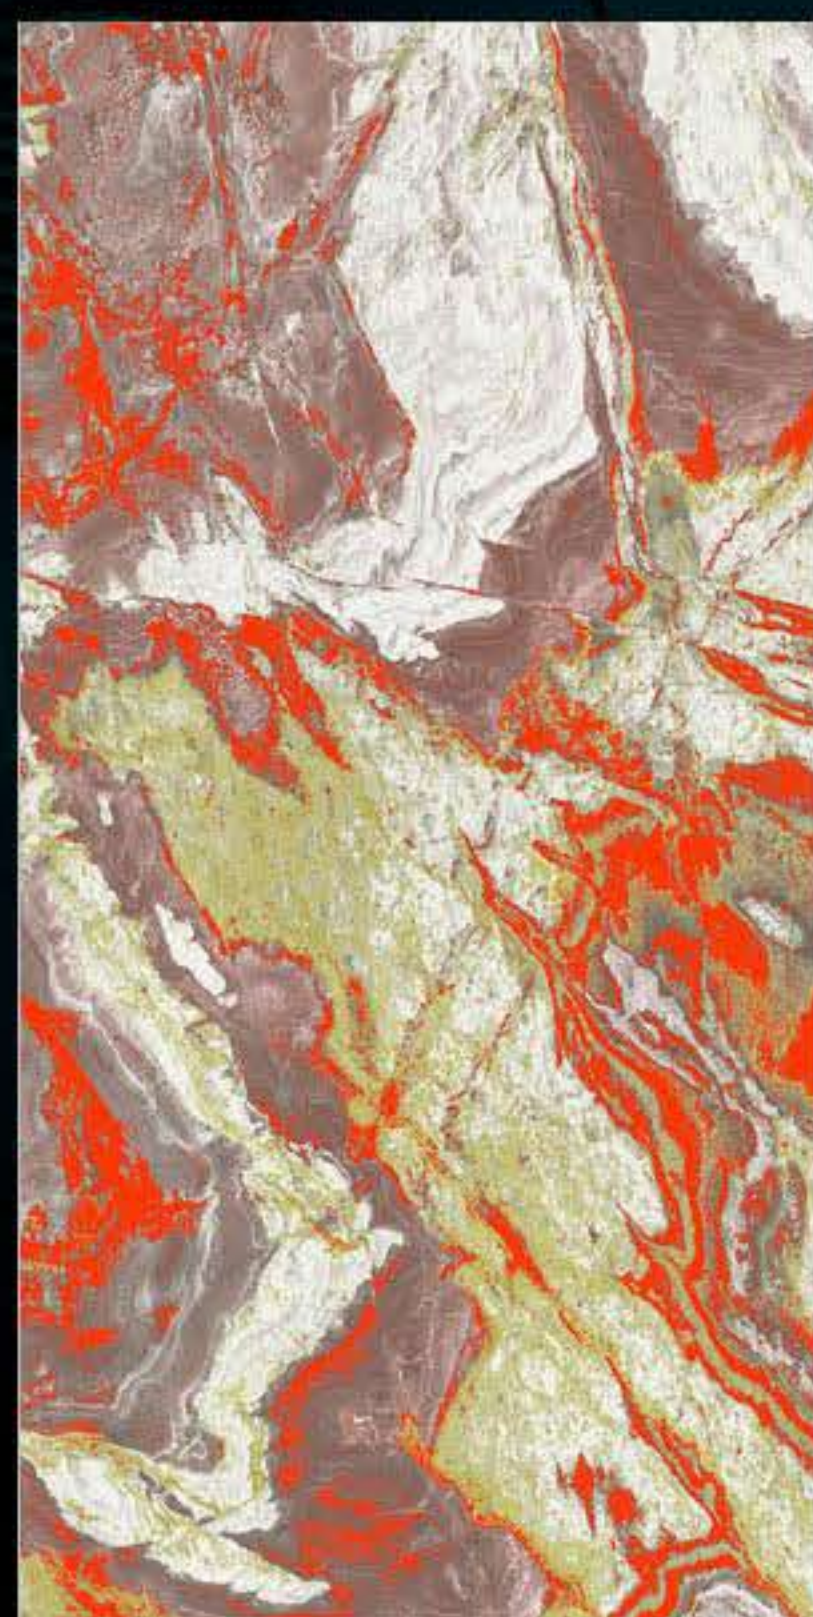

CAR ROSTA GREY GOLD

600 X 1200 mm

■ \_CARVING

*Journey of Definitive*

CAR ROSTA LAVA

600 X 1200 mm

■ \_CARVING

*Journey of Definitive*