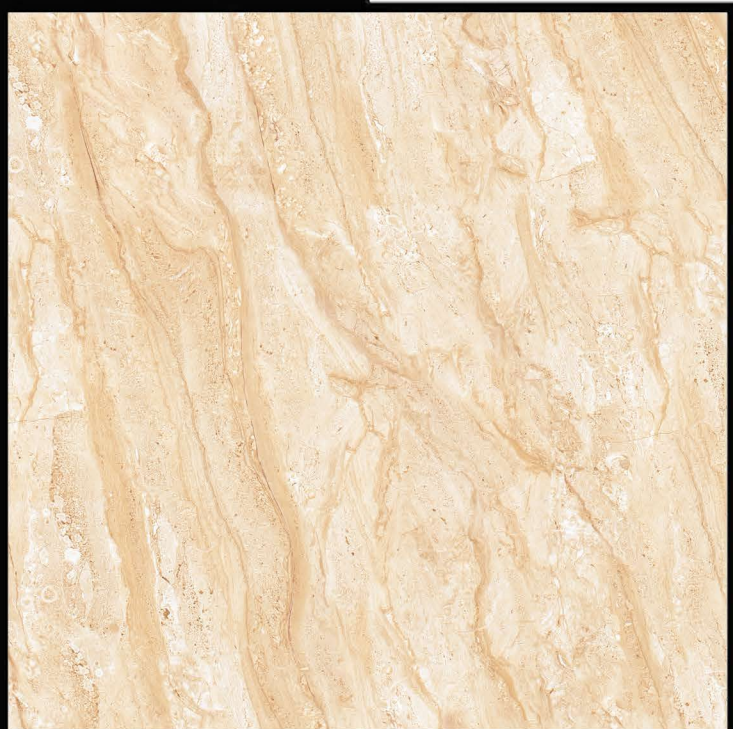

Water
Resistant

HAWAI WHITE

GLOSSY SERIES *600 X 600 mm.*

Floor
Tiles

Interior
Use

Stain
Resistant

Water
Resistant

HD-16