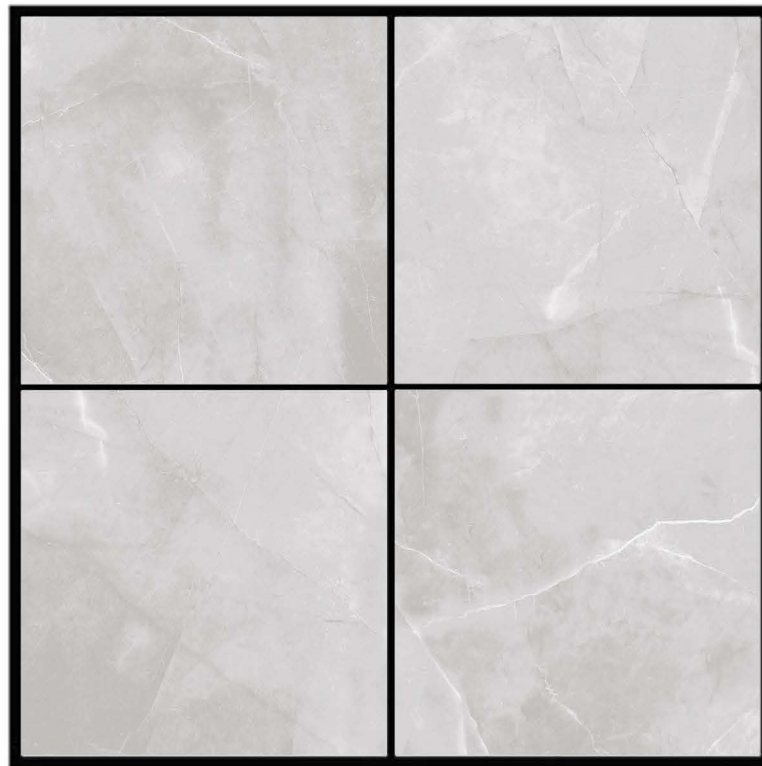

Floor
Tiles

Interior
Use

Stain
Resistant

Water
Resistant