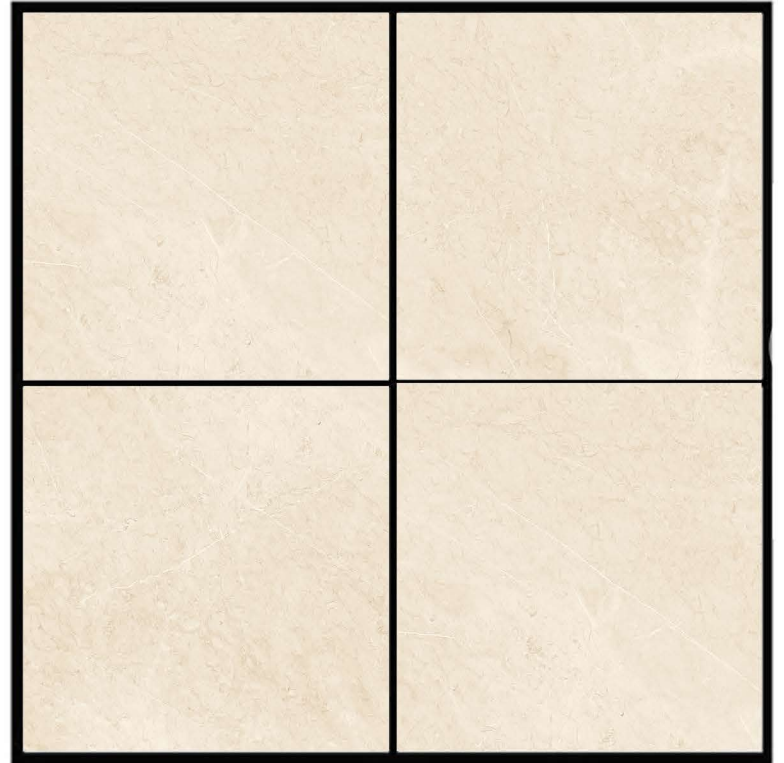

Interior
Use

Stain
Resistant

Water
Resistant

DIANO WHITE

GLOSSY SERIES *600 X 600 mm.*

Floor
Tiles

Interior
Use

Stain
Resistant