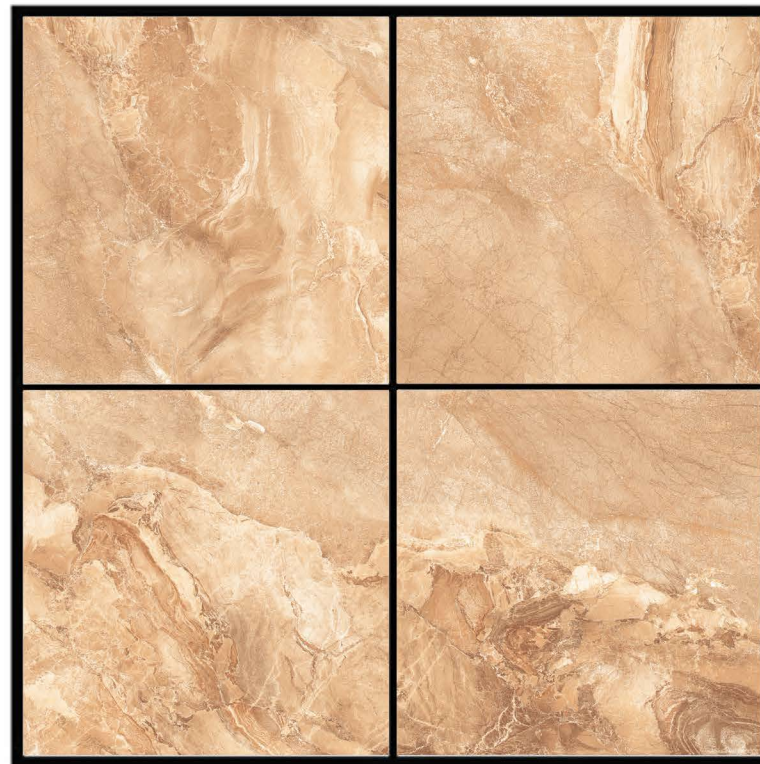

GLOSSY SERIES *600 X 600 mm.*

 Floor Tiles |  Interior Use |  Stain Resistant |  Water Resistant

MONTERO PEARL

GLOSSY SERIES *600 X 600 mm.*

 Floor Tiles |  Interior Use |  Stain Resistant |  Water Resistant