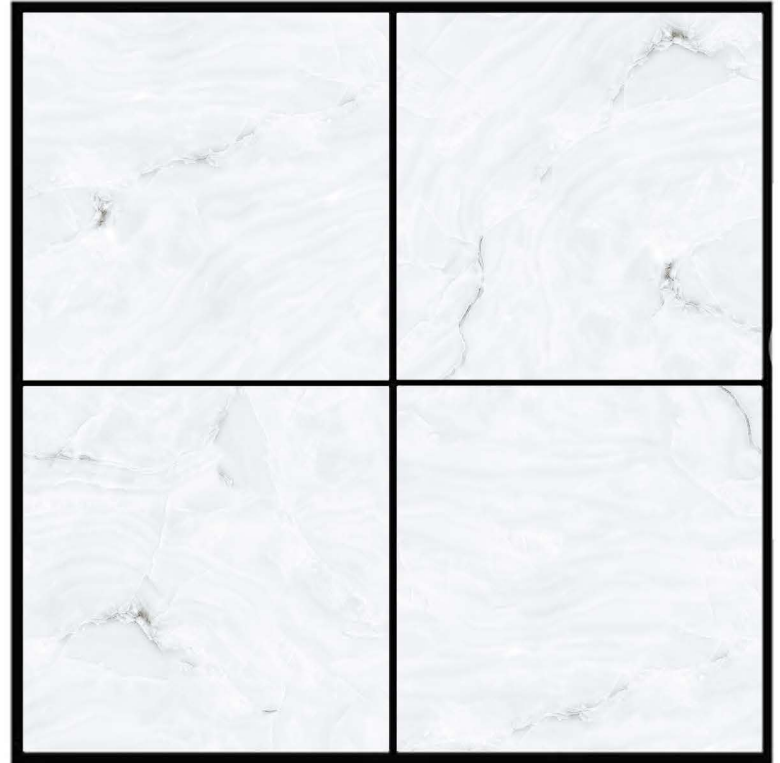

Floor Tiles

Interior Use

Stain Resistant

Water Resistant

10007

GLOSSY SERIES 600 X 600 mm.

Floor Tiles

Interior Use