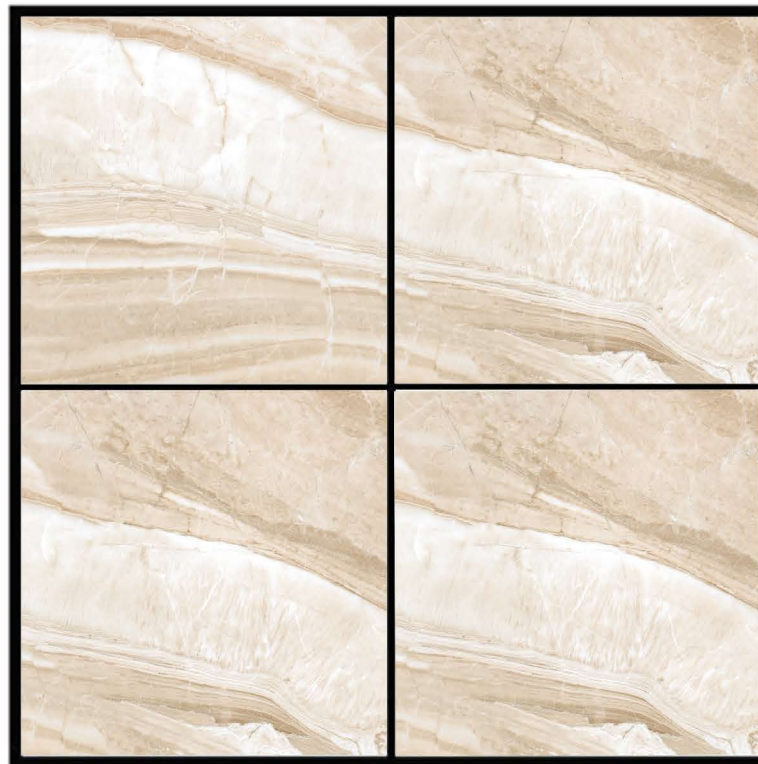

Water
Resistant

HD-277

GLOSSY SERIES *600 X 600 mm.*

 Floor Tiles |  Interior Use |  Stain Resistant |  Water Resistant

HD-300

GLOSSY SERIES

600 X 600 mm.

Floor
Tiles