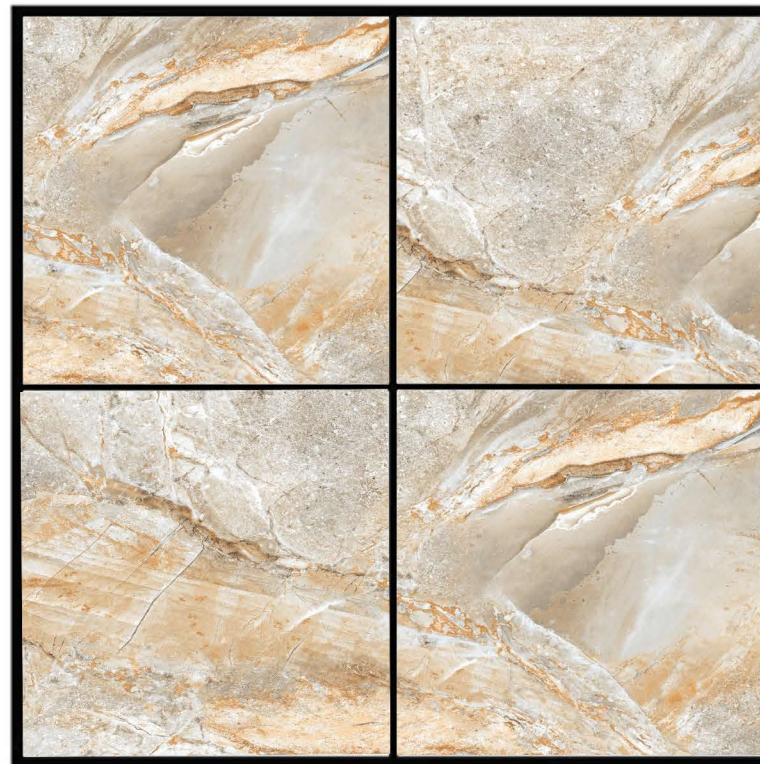

600 X 600 mm.

Floor
Tiles

Interior
Use

Stain
Resistant

Water
Resistant

HD-340

GLOSSY SERIES

600 X 600 mm.