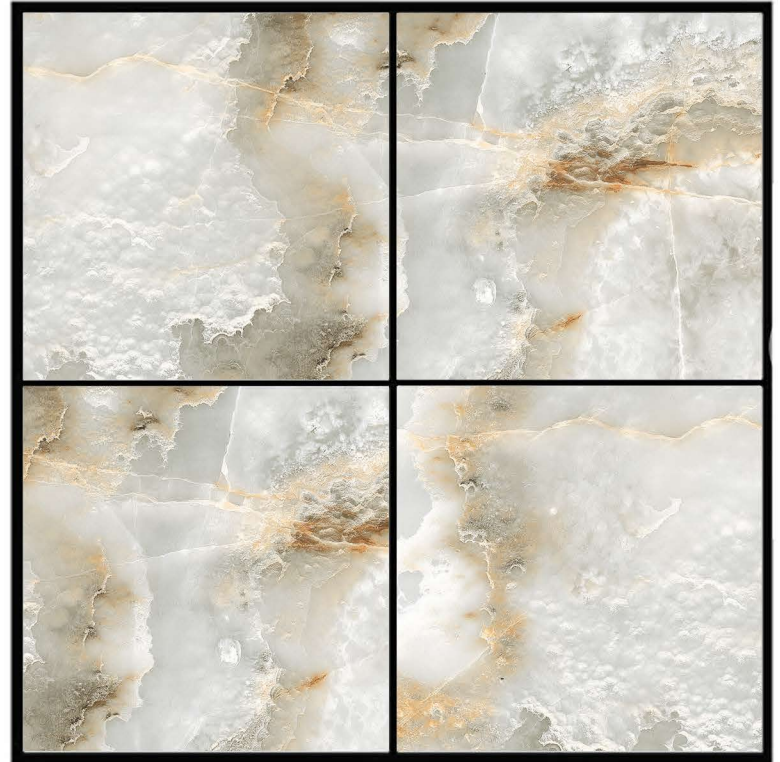

Interior
Use

Stain
Resistant

Water
Resistant

HD-171

GLOSSY SERIES

600 X 600 mm

Floor
Tiles

Interior
Use