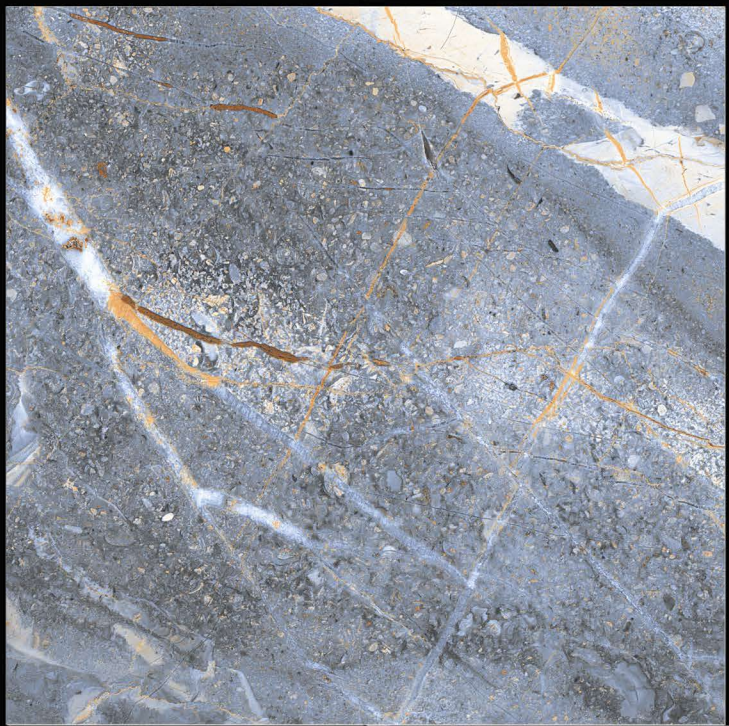

Floor
Tiles

Interior
Use

Stain
Resistant

Water
Resistant

FUSSELLI AZUL

GLOSSY SERIES

600 X 600 mm.

Floor
Tiles