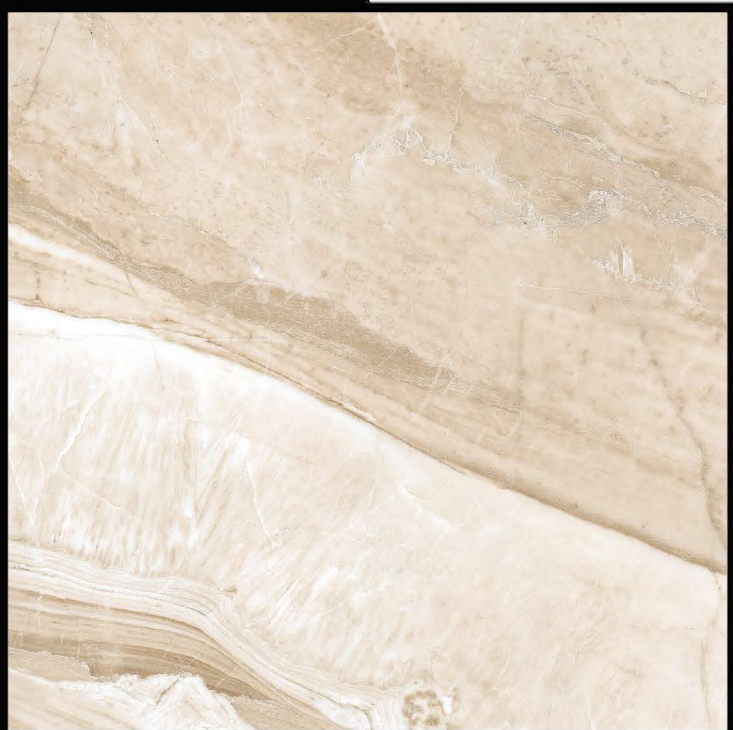

Water
Resistant

HD-277

GLOSSY SERIES *600 X 600 mm.*

 Floor Tiles |  Interior Use |  Stain Resistant |  Water Resistant

HD-300

GLOSSY SERIES

600 X 600 mm.

Floor
Tiles