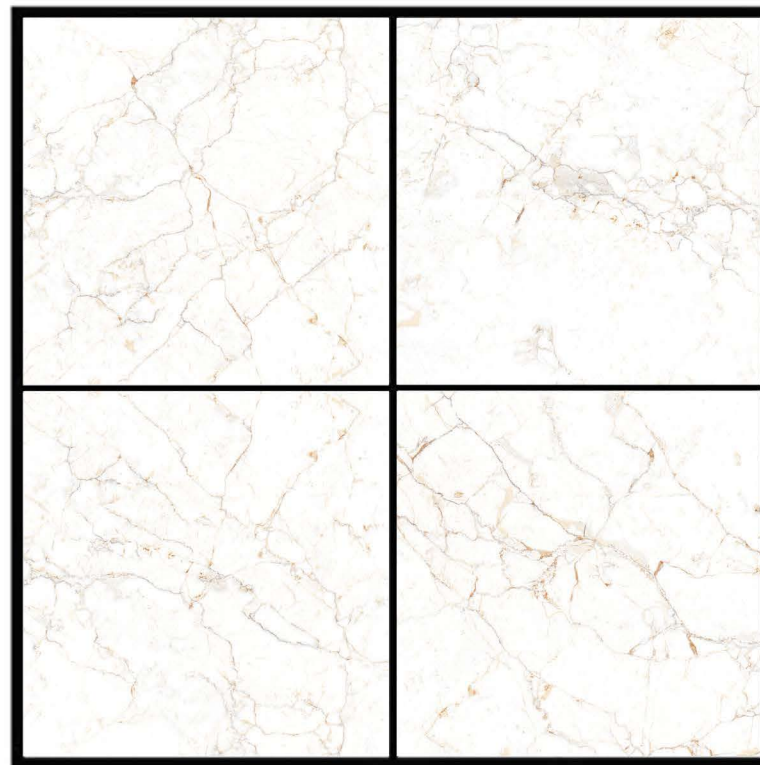

Floor
Tiles

Interior
Use

Stain
Resistant

Water
Resistant

ROSSALIA WHITE

GLOSSY SERIES

600 X 600 mm.

Floor
Tiles