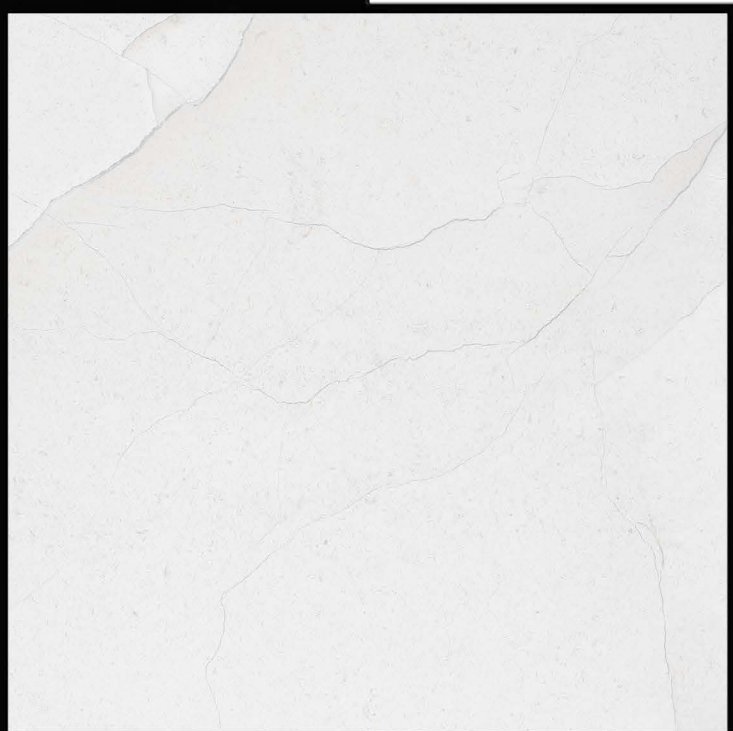

LAVASA WHITE

GLOSSY SERIES 600 X 600 mm.