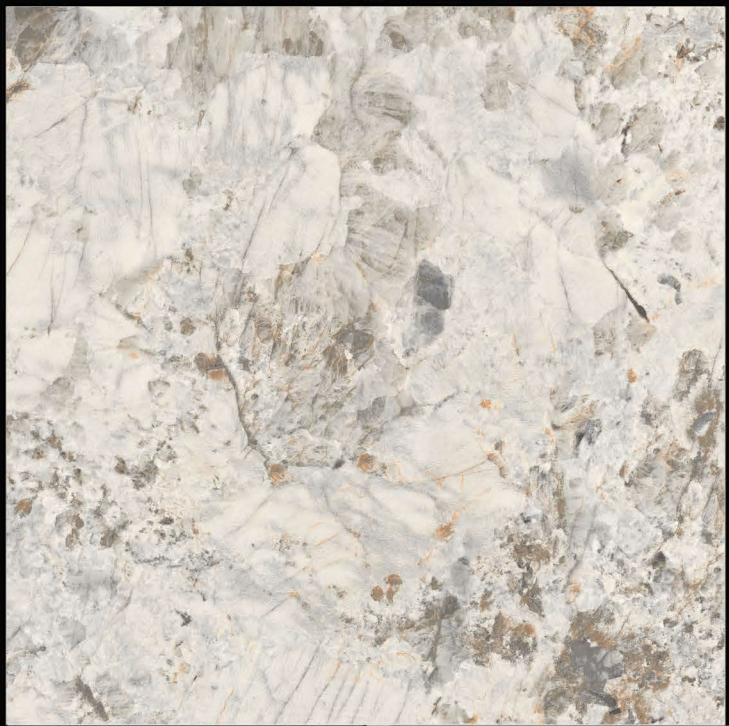

Interior Use

Stain Resistant

Water Resistant

LEON WHITE

GLOSSY SERIES

600 X 600 mm.

Floor
Tiles

Interior
Use