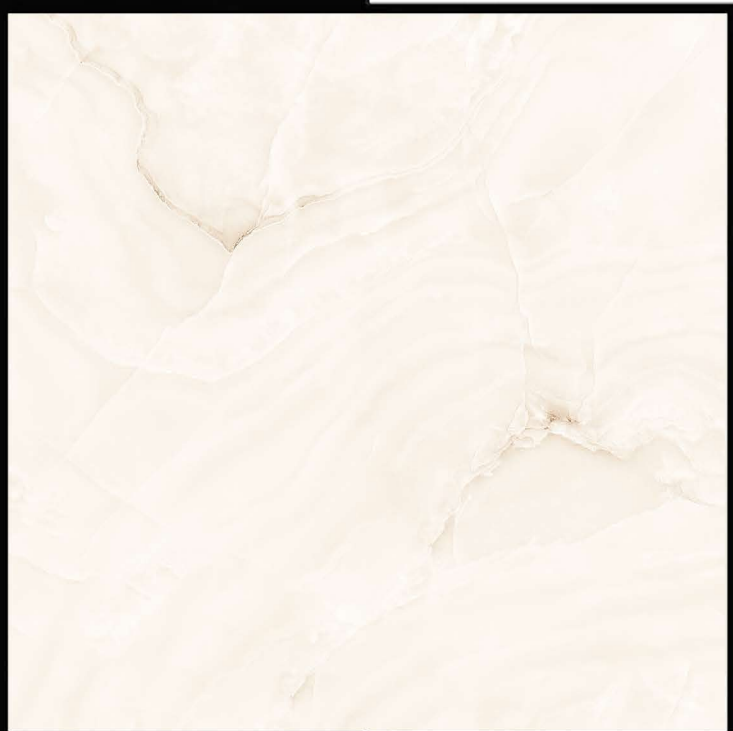

GLOSSY SERIES

600 X 600 mm.

Floor
Tiles

Interior
Use

Stain
Resistant

Water
Resistant

10001

GLOSSY SERIES 600 X 600 mm.