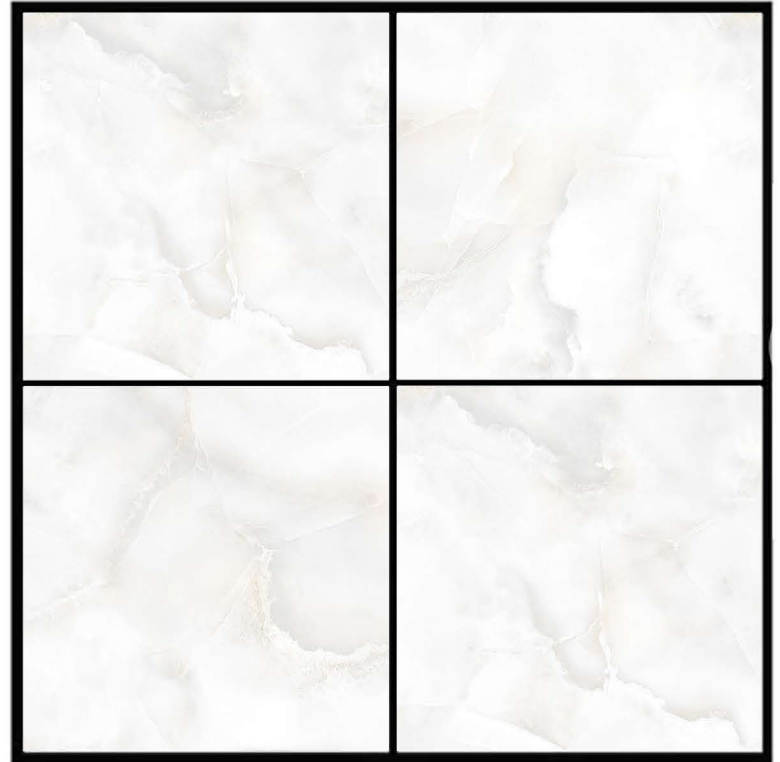

Stain
Resistant

Water
Resistant

GRAFITY ONYX

GLOSSY SERIES

600 X 600 mm.

Floor
Tiles

Interior
Use

Stain
Resistant