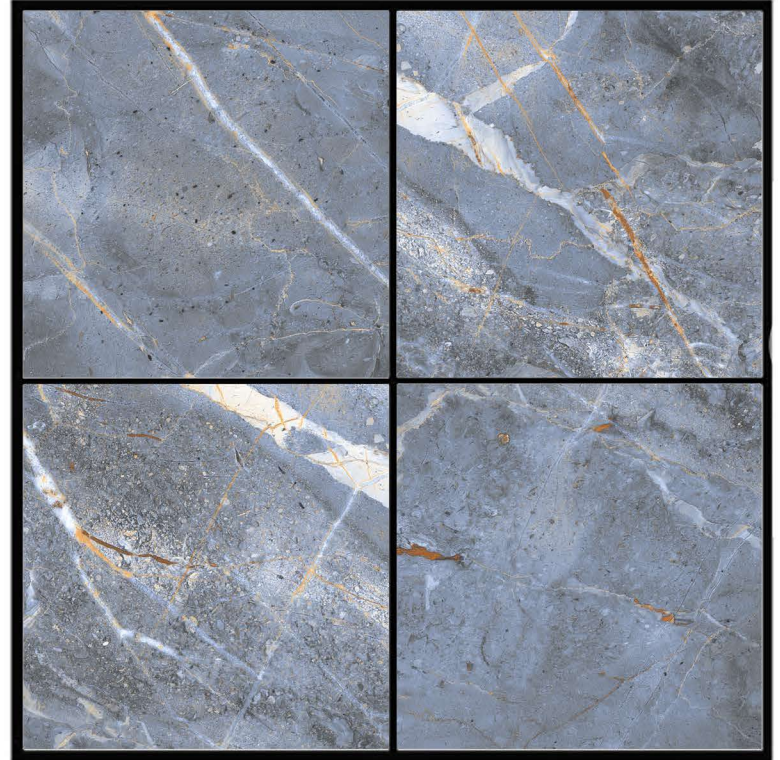

Floor
Tiles

Interior
Use

Stain
Resistant

Water
Resistant

FUSSELLI AZUL

GLOSSY SERIES

600 X 600 mm.

Floor
Tiles